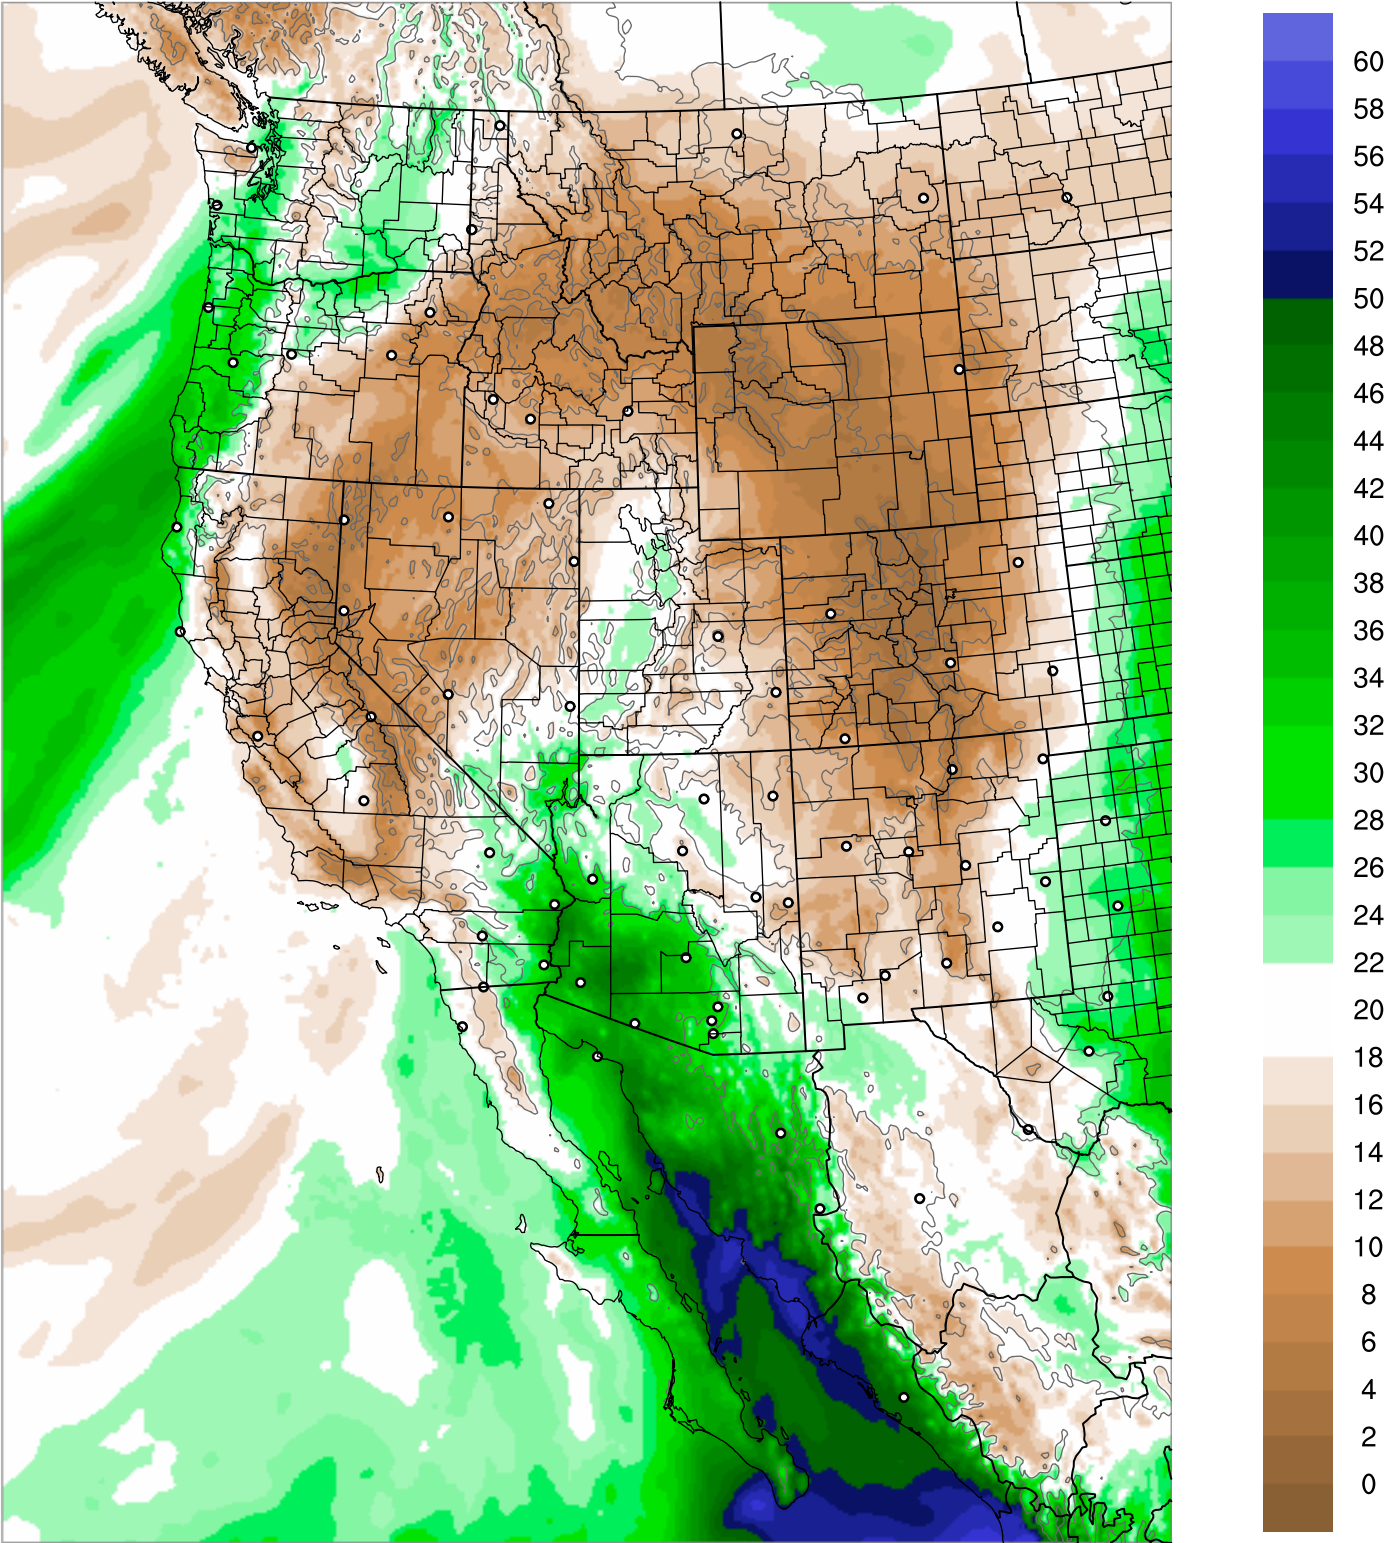

Corrected PWV 18 Sep 2021 11:45 UTC

PWV Error(mm) Obs-Init

Corrected PWV 18 Sep 2021 11:45 UTC

PWV Error(mm) Obs-Init