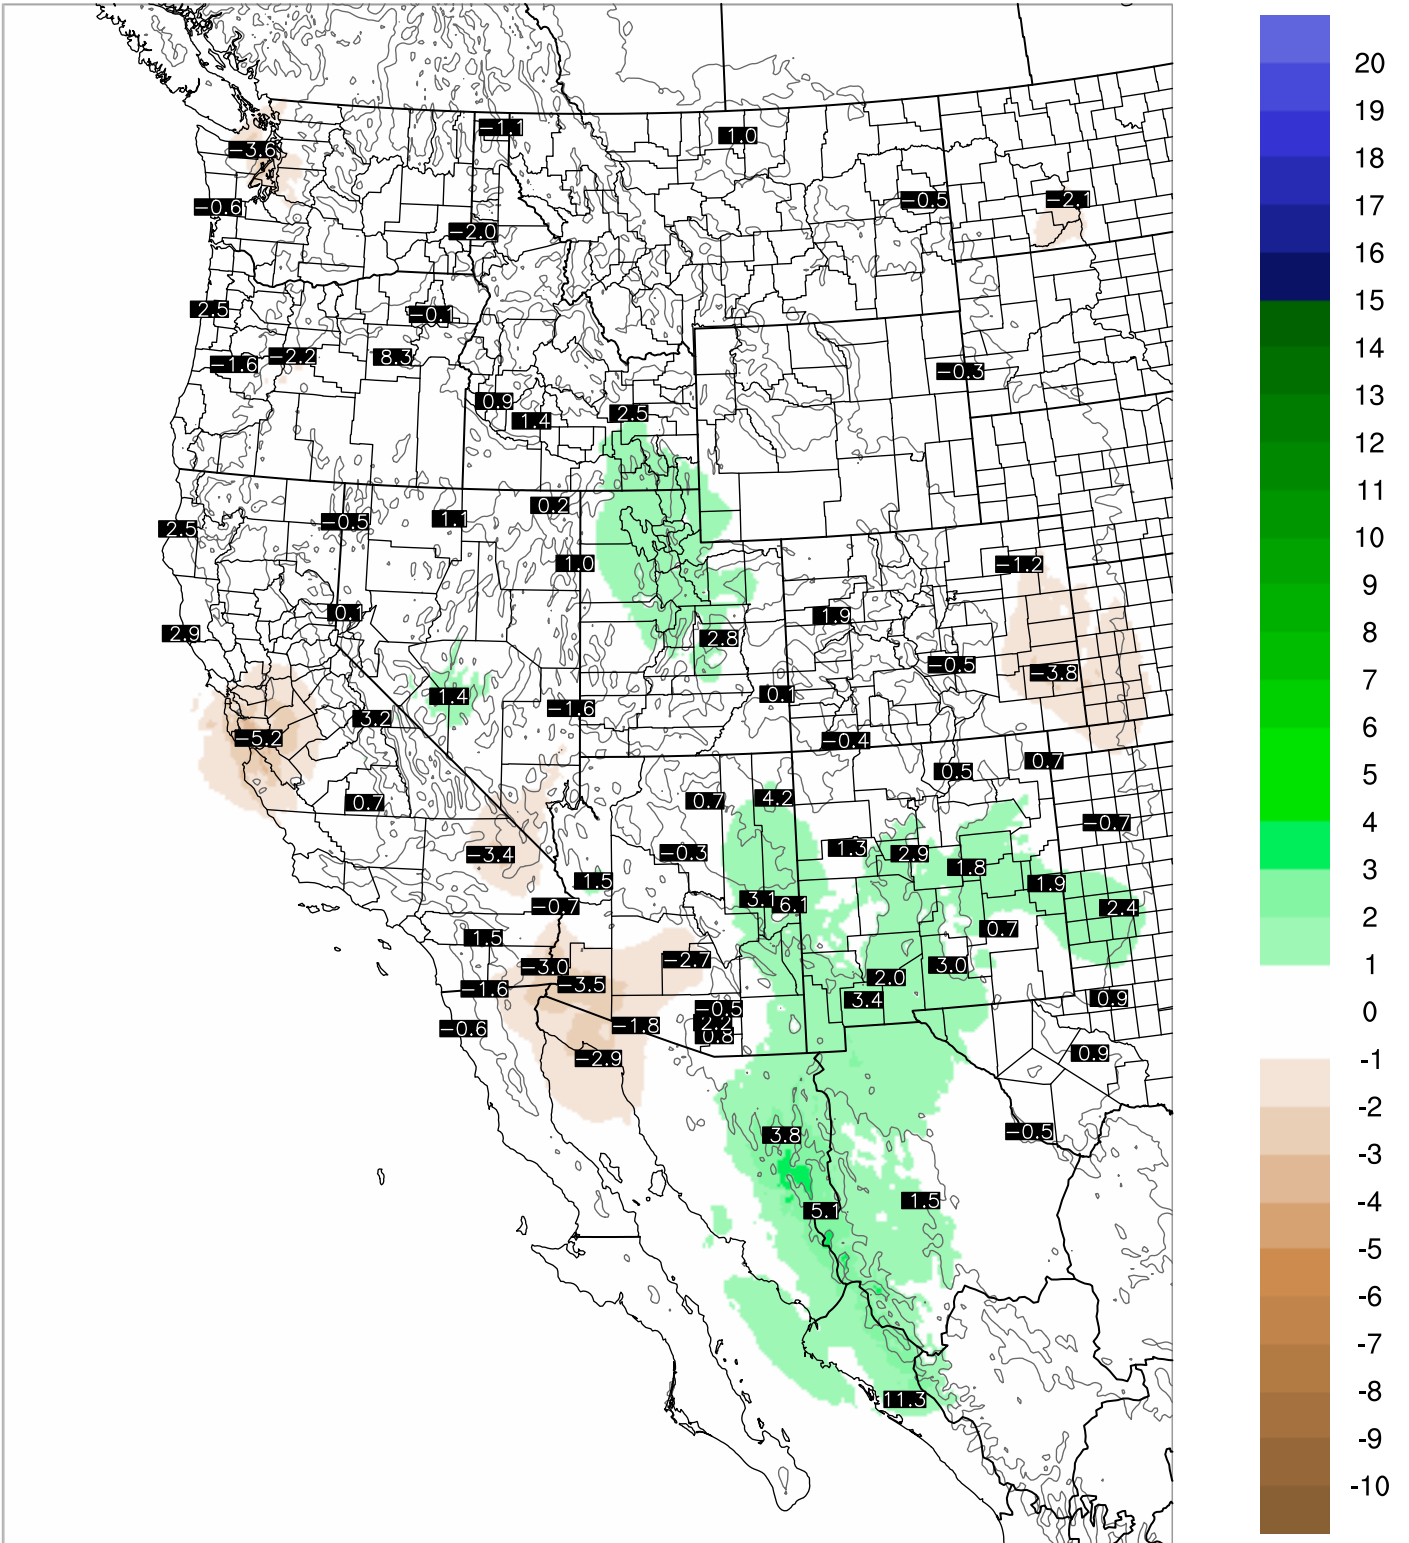

Corrected PWV 18 Sep 2021 11:45 UTC

PWV Error(mm) Obs-Init

Corrected PWV 18 Sep 2021 11:45 UTC

PWV Error(mm) Obs-Init