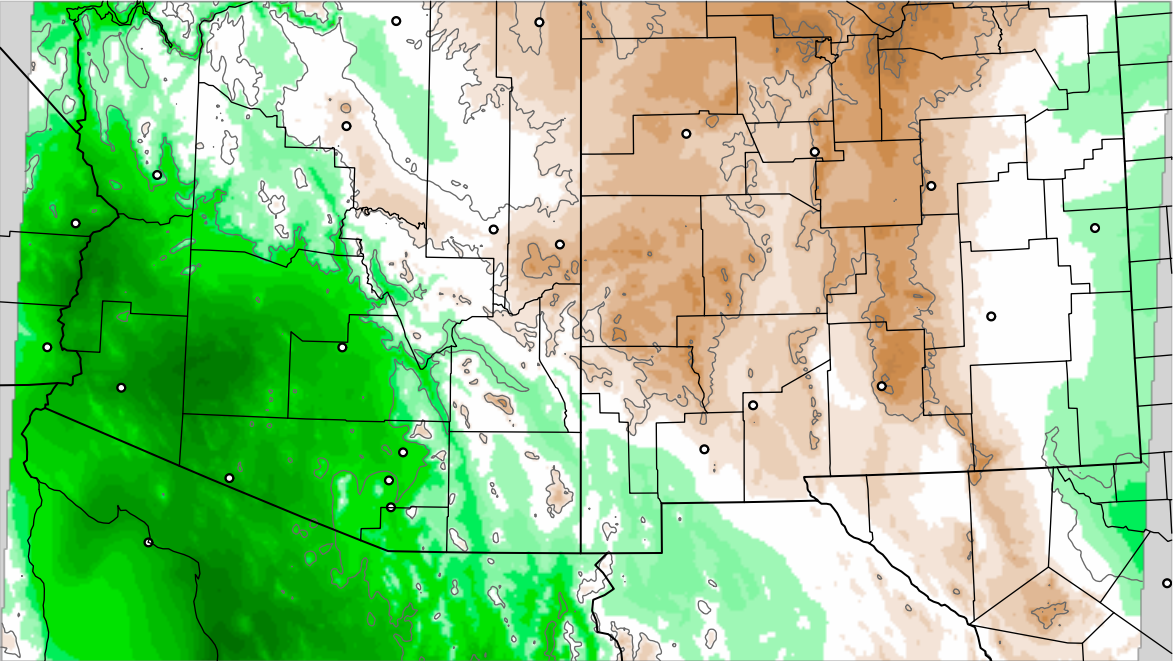

Corrected PWV 18 Sep 2021 11:45 UTC

PWV Error(mm) Obs-Init

Corrected PWV 18 Sep 2021 11:45 UTC

PWV Error(mm) Obs-Init