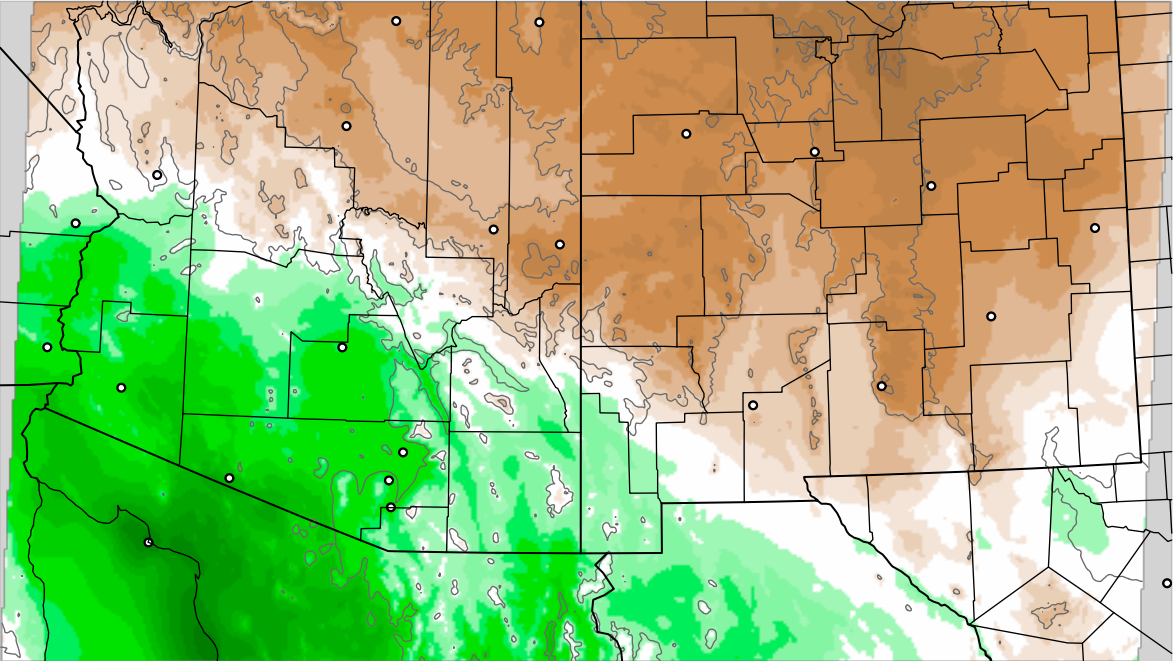

Corrected PWV 17 Sep 2021 11:45 UTC

PWV Error(mm) Obs-Init

Corrected PWV 17 Sep 2021 11:45 UTC

PWV Error(mm) Obs-Init