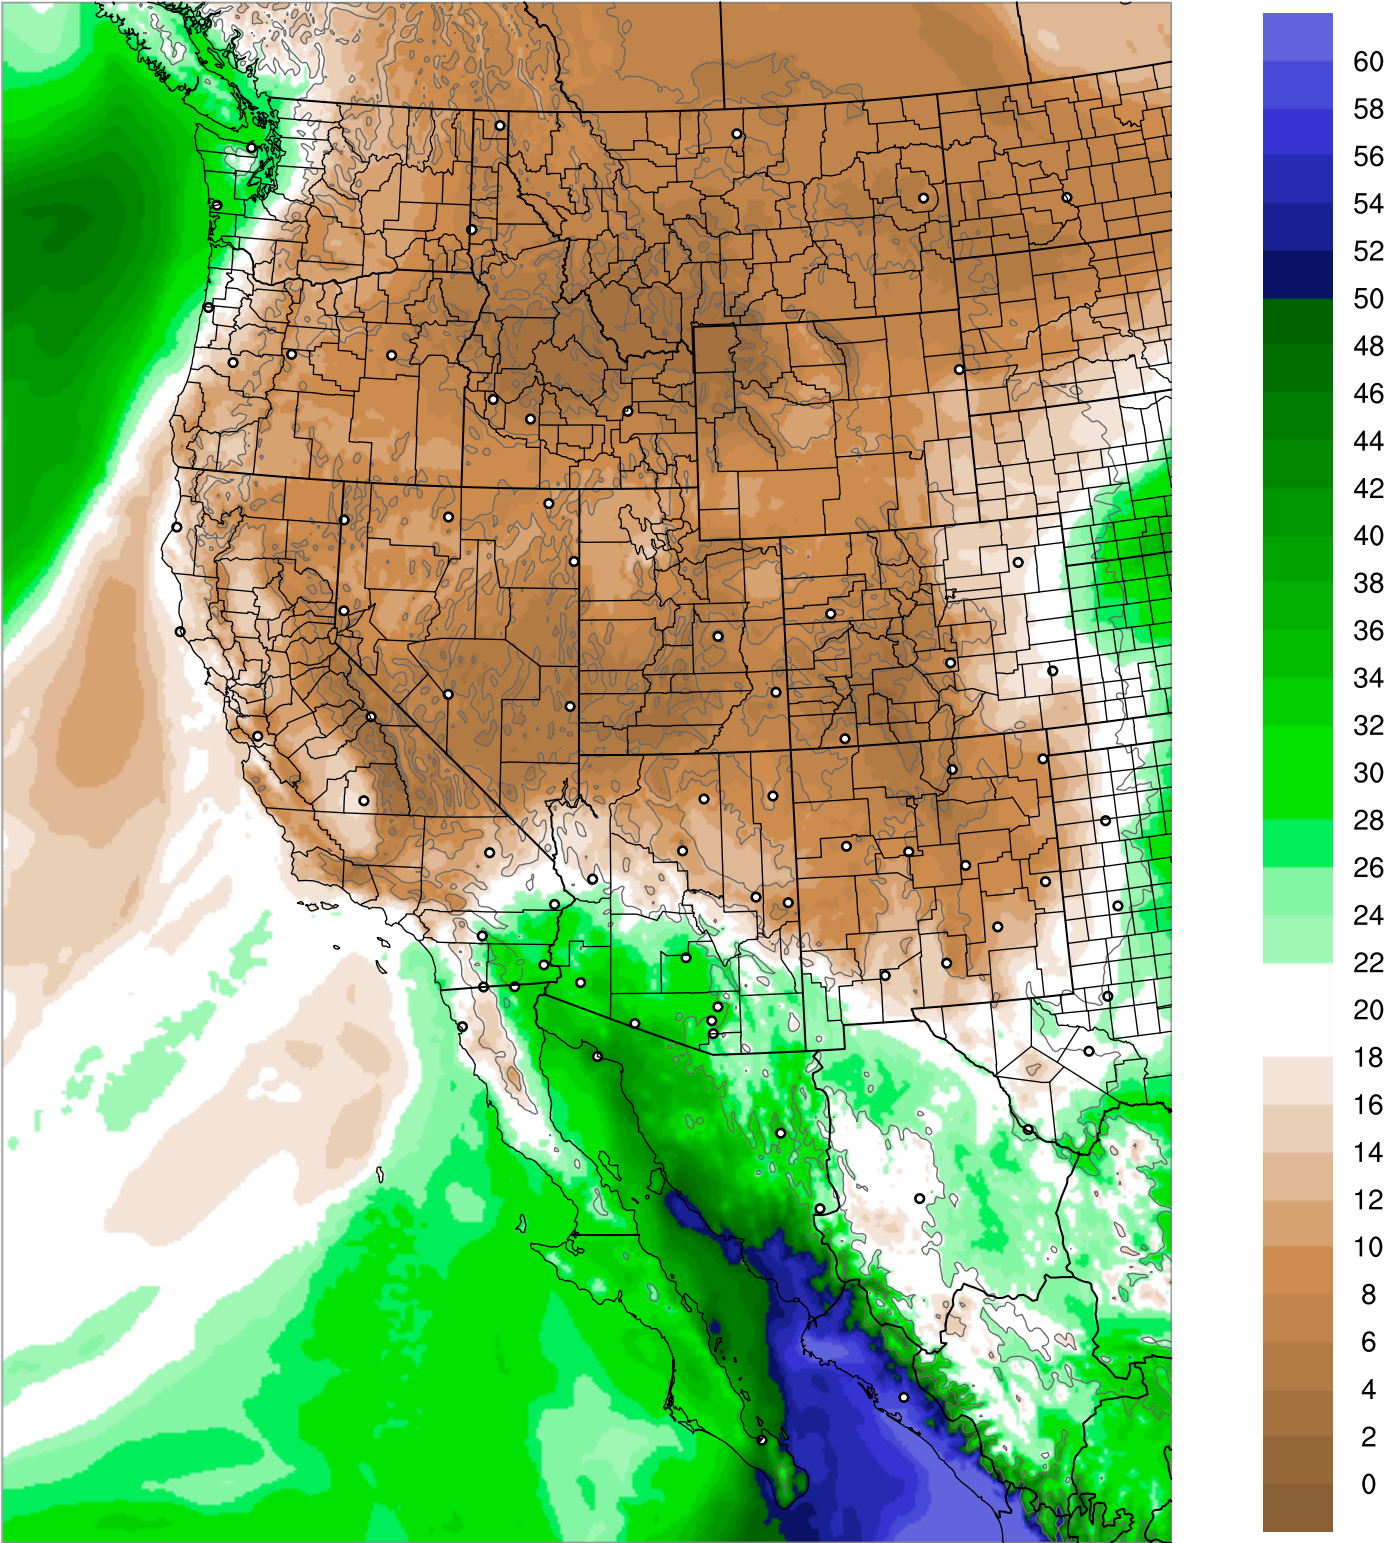

Corrected PWV 17 Sep 2021 11:45 UTC

PWV Error(mm) Obs-Init

Corrected PWV 17 Sep 2021 11:45 UTC

PWV Error(mm) Obs-Init