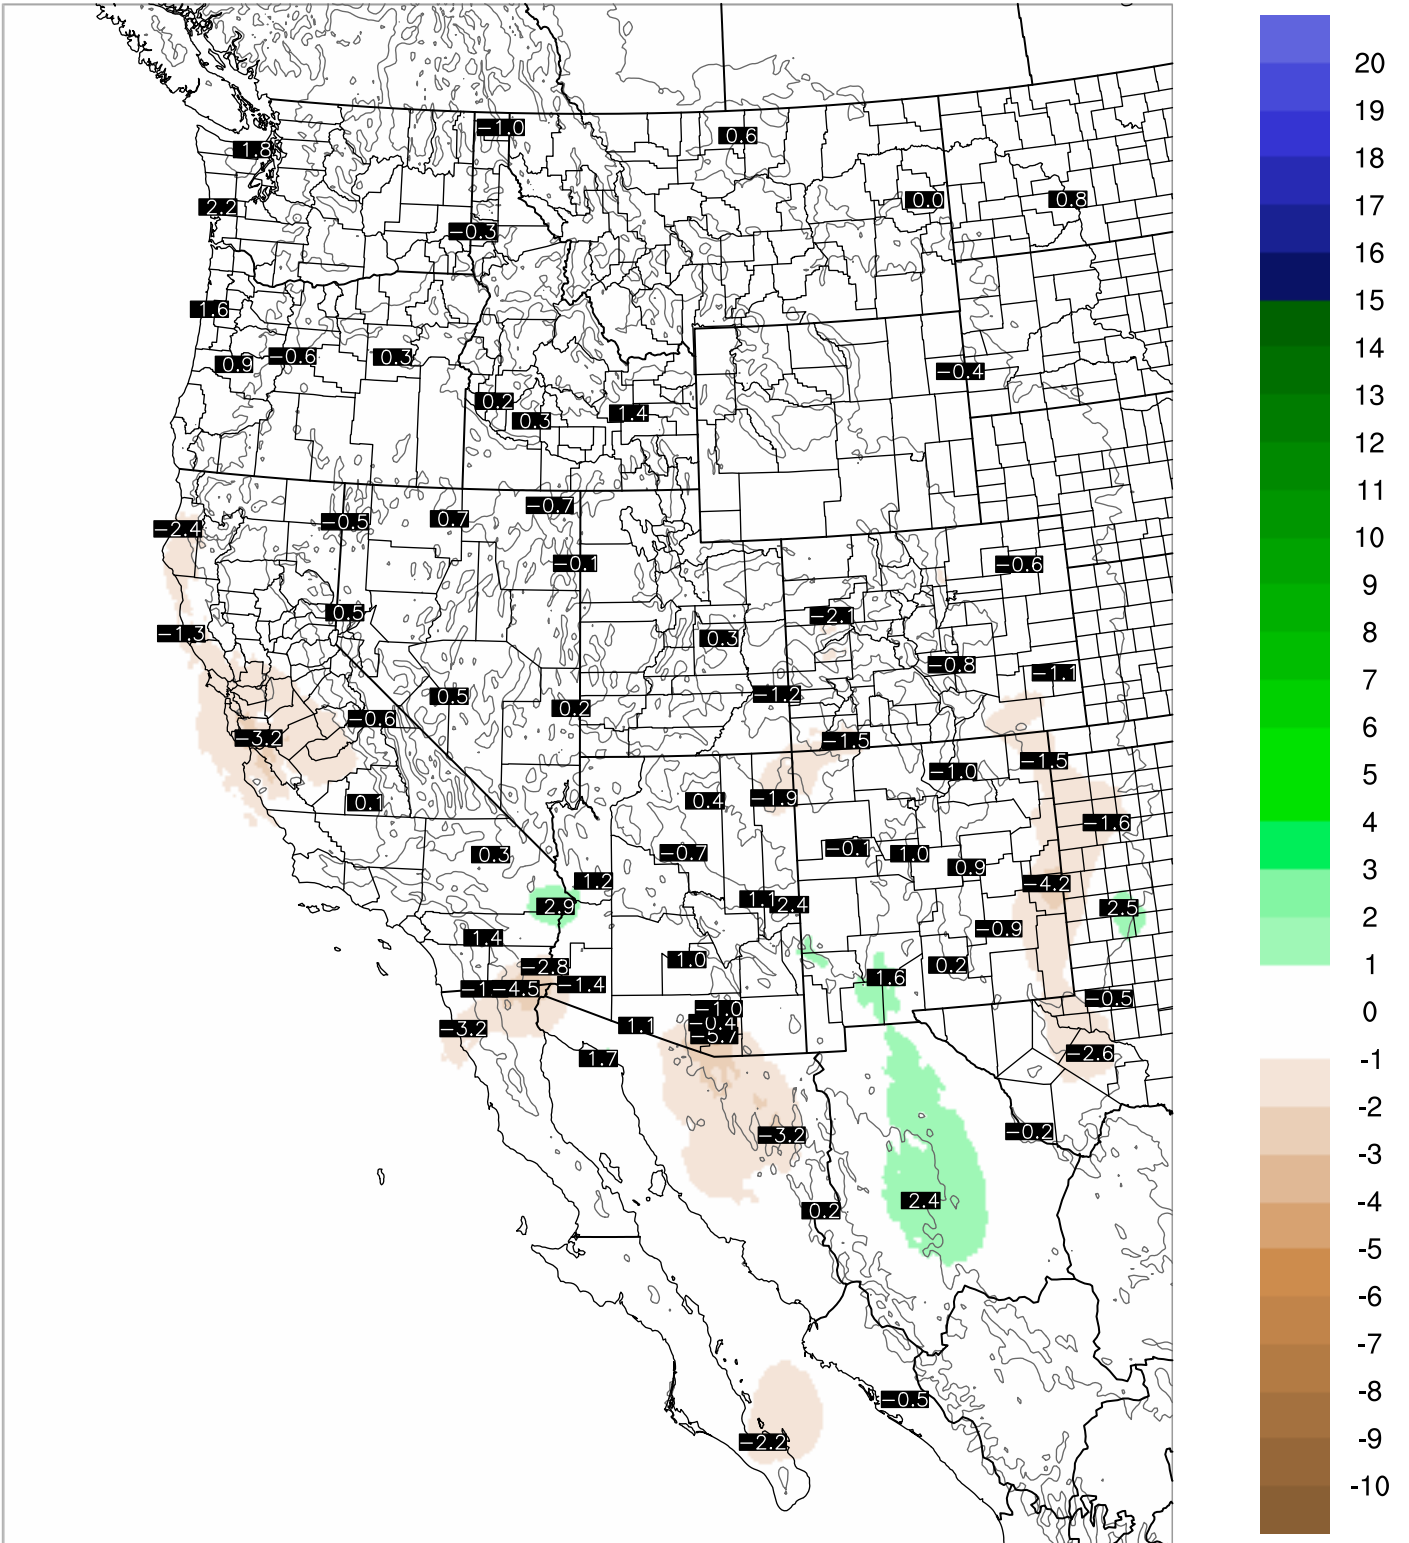

Corrected PWV 17 Sep 2021 11:45 UTC

PWV Error(mm) Obs-Init

Corrected PWV 17 Sep 2021 11:45 UTC

PWV Error(mm) Obs-Init