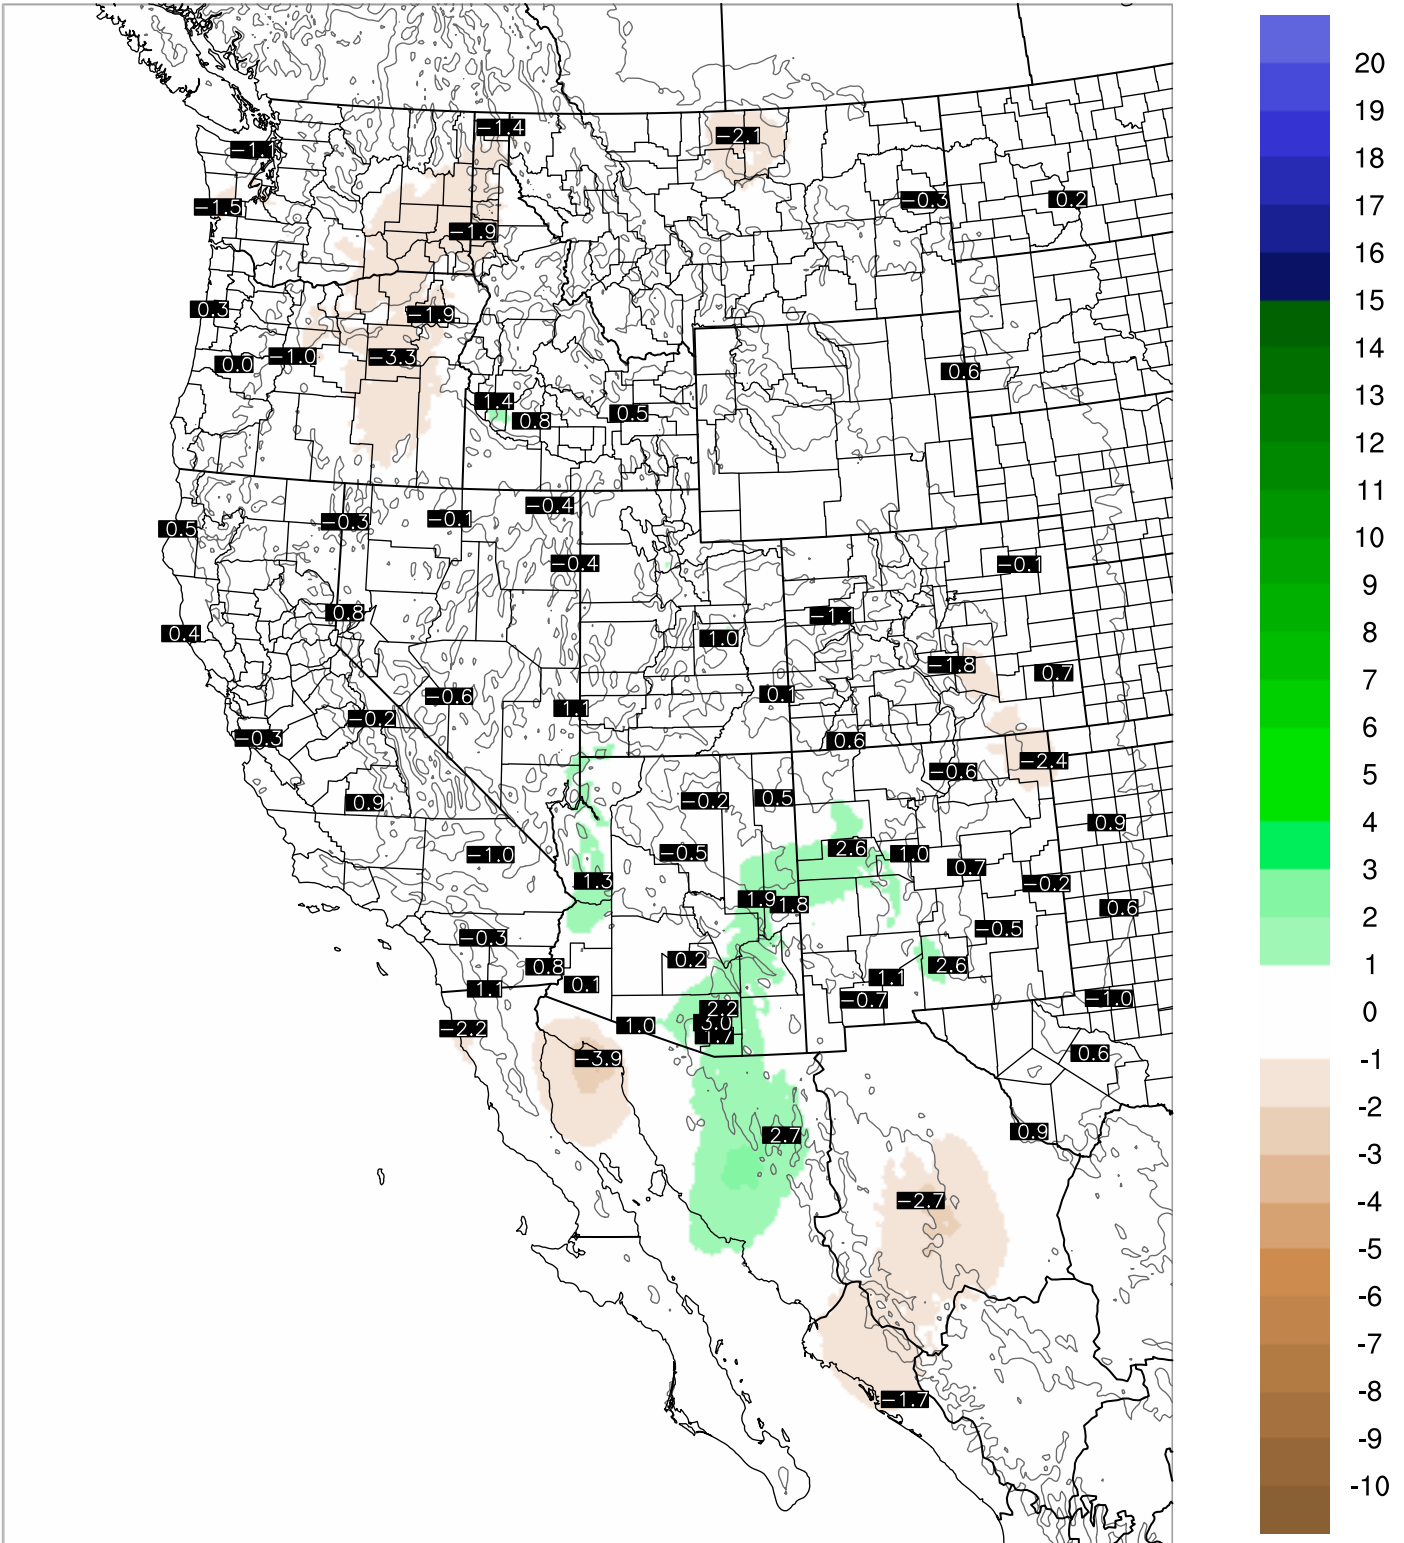

# Corrected PWV 13 Sep 2021 11:45 UTC

# PWV Error(mm) Obs-Init

Corrected PWV 13 Sep 2021 11:45 UTC

PWV Error(mm) Obs-Init