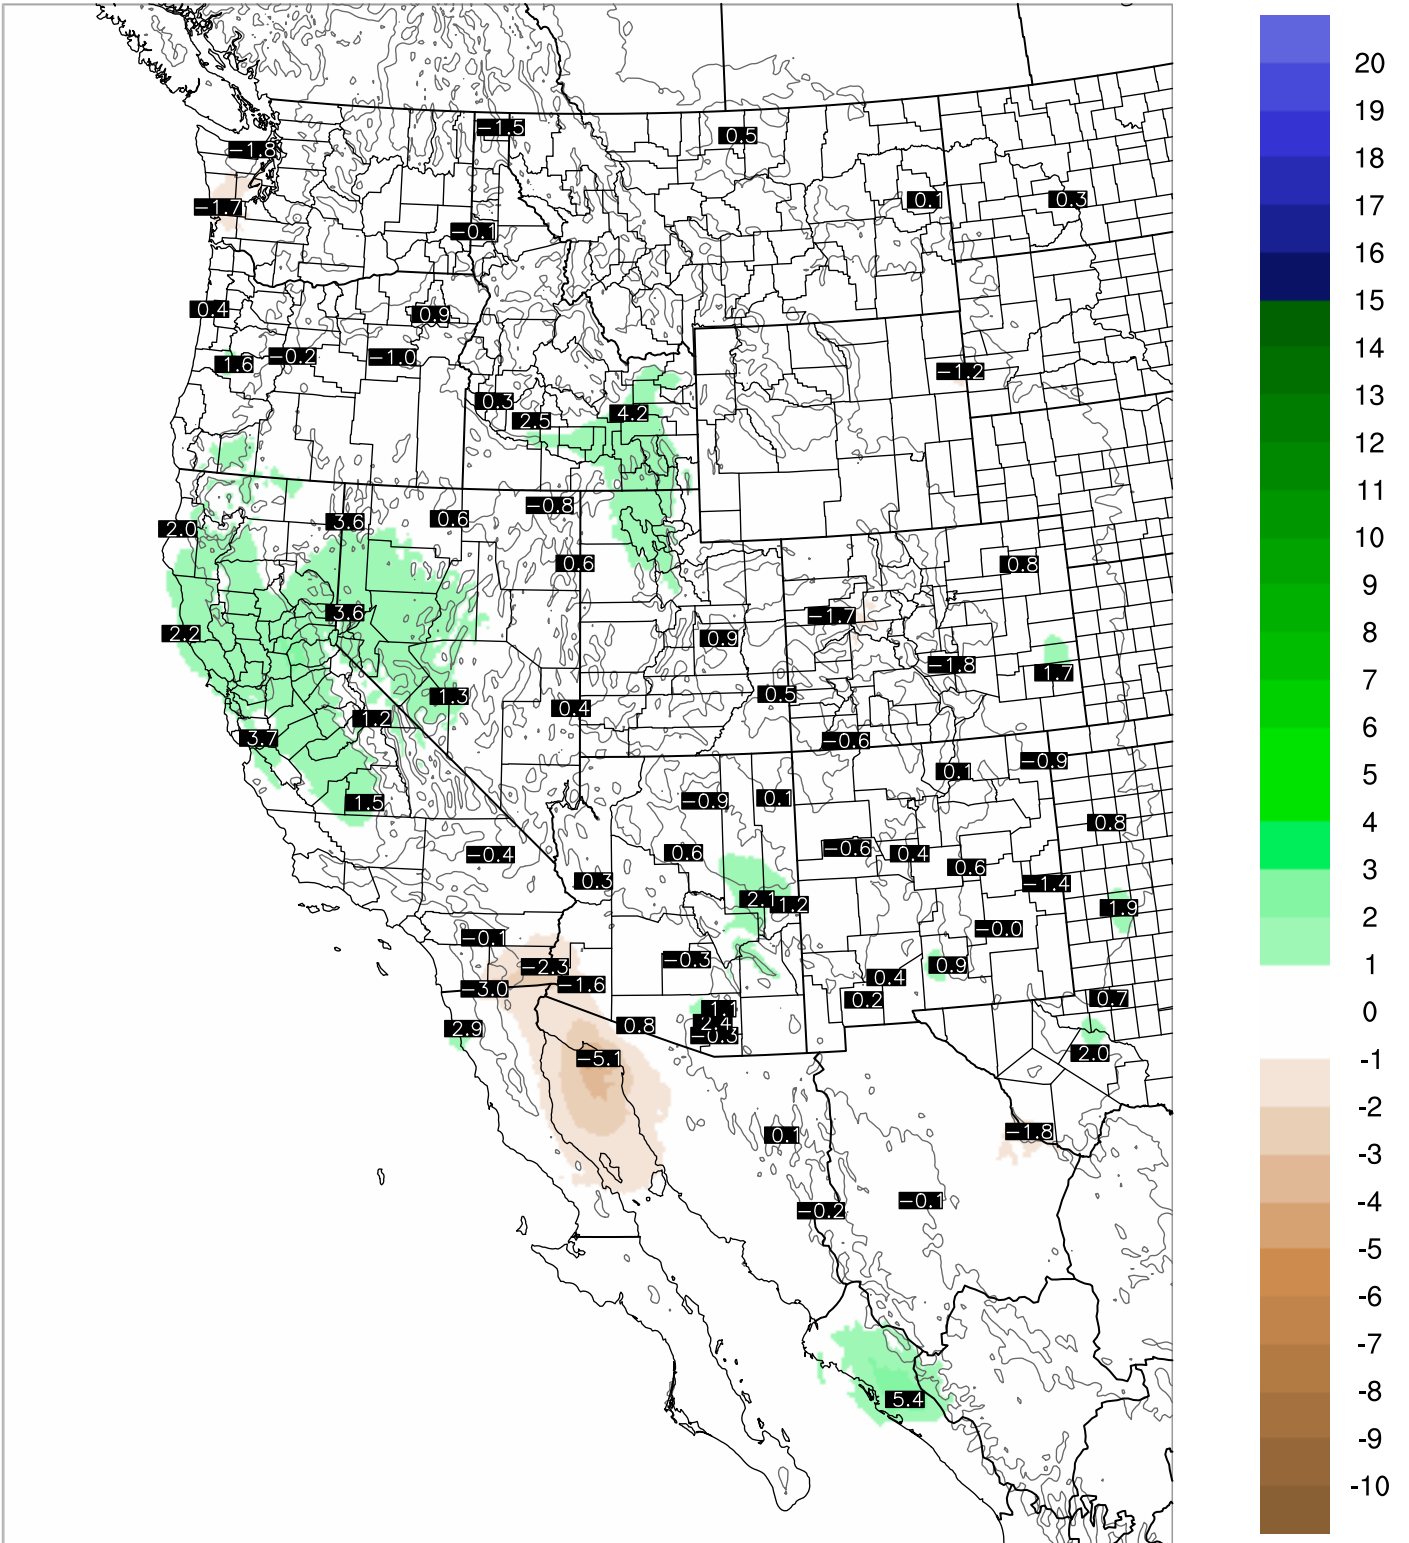

# Corrected PWV 12 Sep 2021 11:45 UTC

# PWV Error(mm) Obs-Init

Corrected PWV 12 Sep 2021 11:45 UTC

PWV Error(mm) Obs-Init