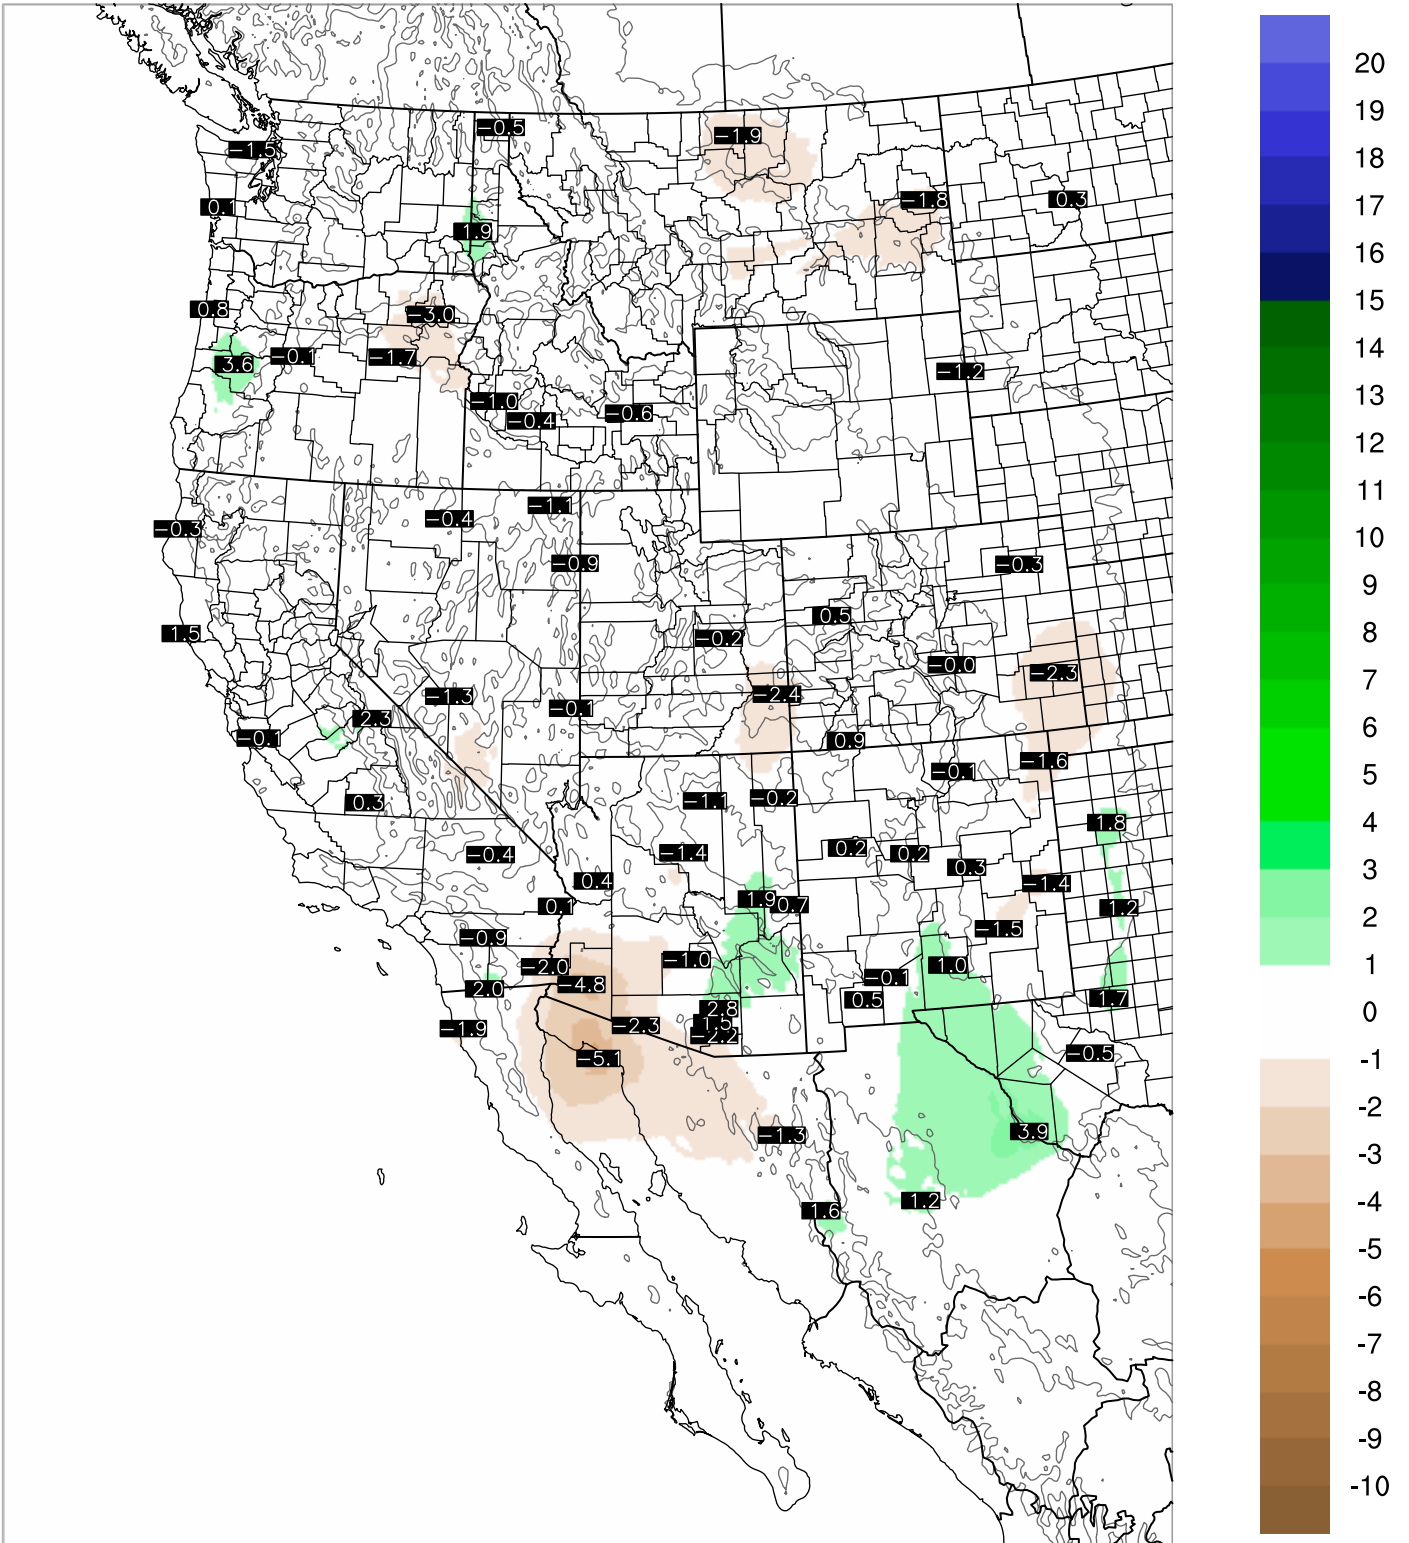

Corrected PWV 9 Sep 2021 11:45 UTC

PWV Error(mm) Obs-Init

Corrected PWV 9 Sep 2021 11:45 UTC

PWV Error(mm) Obs-Init