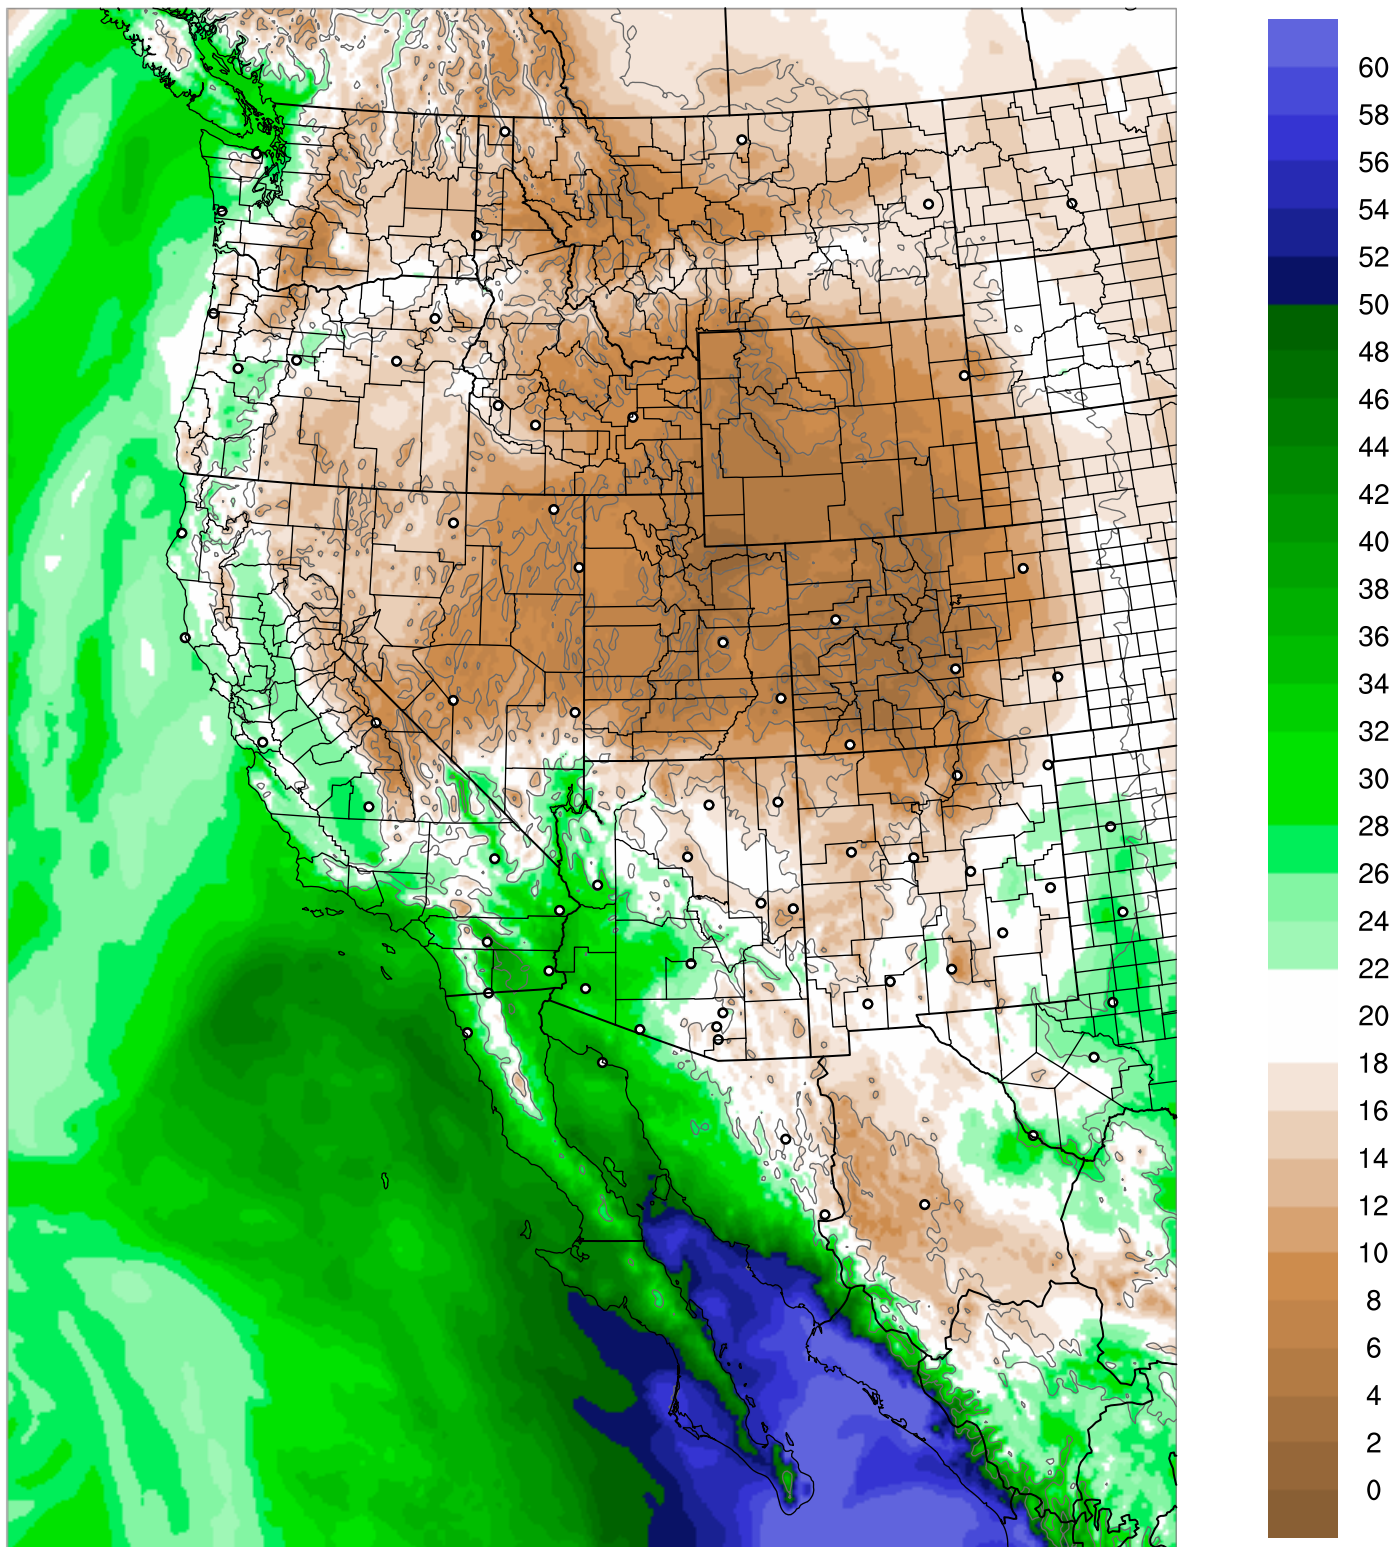

Corrected PWV 9 Sep 2021 11:45 UTC

PWV Error(mm) Obs-Init

Corrected PWV 9 Sep 2021 11:45 UTC

PWV Error(mm) Obs-Init