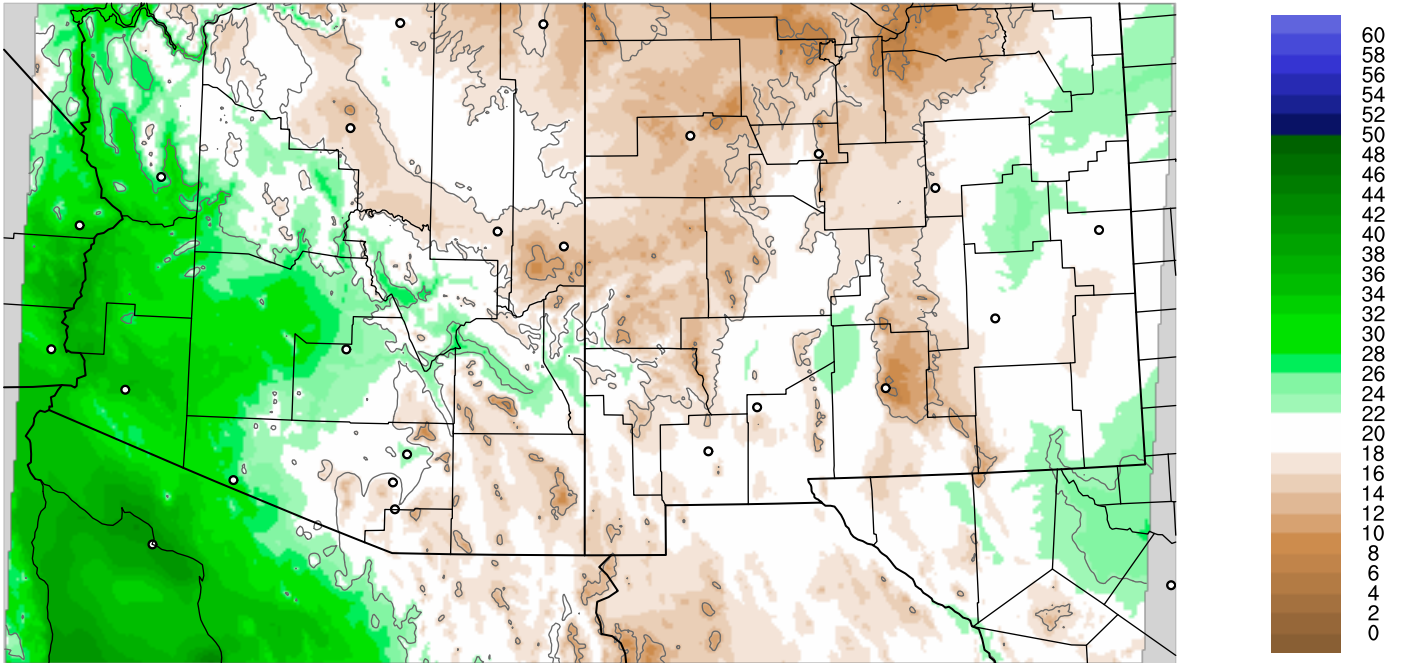

Corrected PWV 9 Sep 2021 11:45 UTC

PWV Error(mm) Obs-Init

Corrected PWV 9 Sep 2021 11:45 UTC

PWV Error(mm) Obs-Init