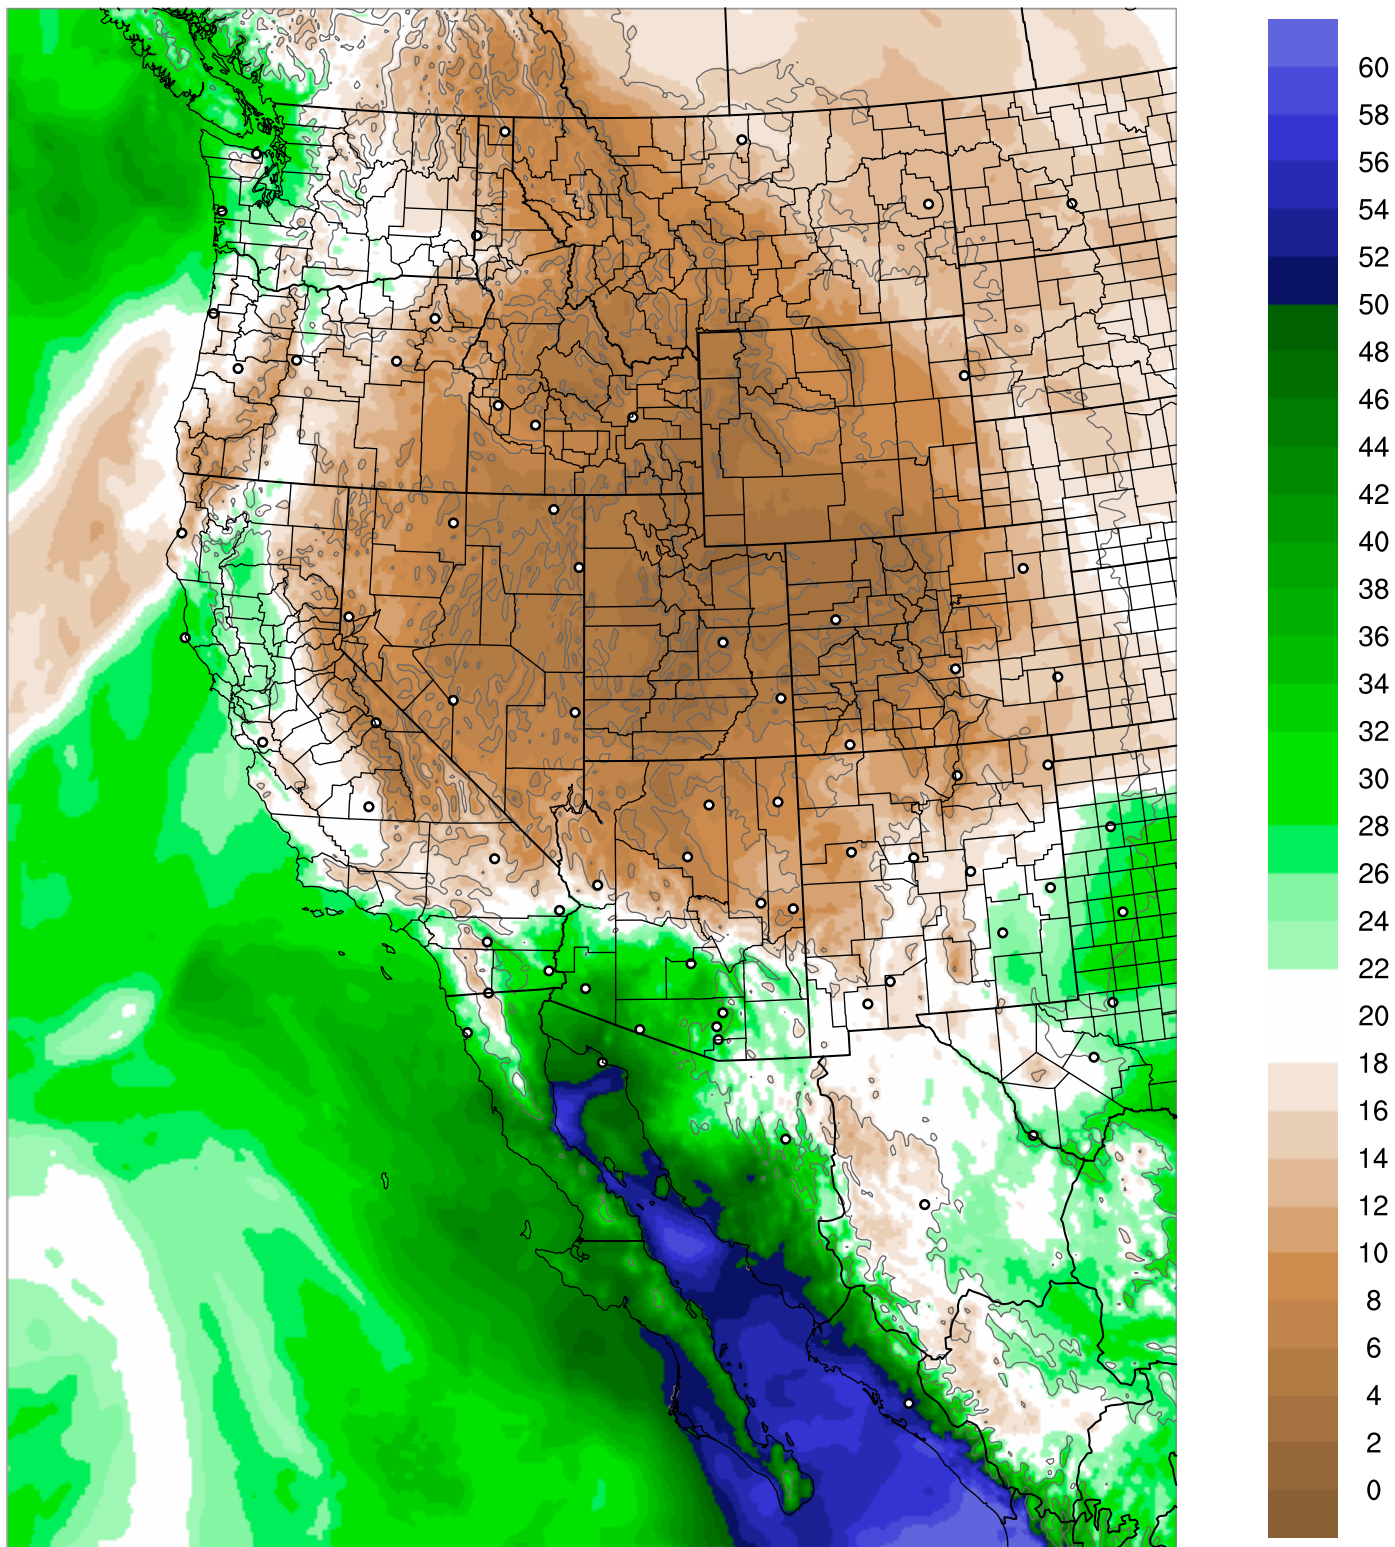

Corrected PWV 8 Sep 2021 11:45 UTC

PWV Error(mm) Obs-Init

Corrected PWV 8 Sep 2021 11:45 UTC

PWV Error(mm) Obs-Init