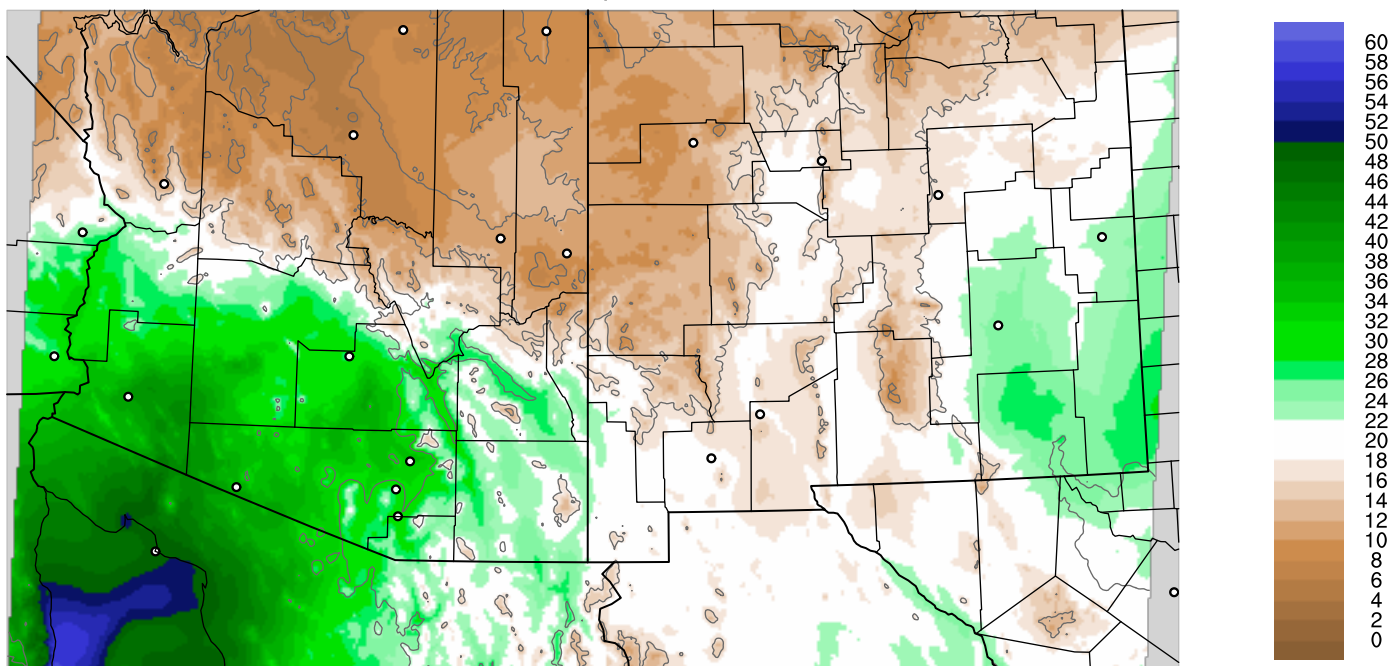

Corrected PWV 8 Sep 2021 11:45 UTC

PWV Error(mm) Obs-Init

Corrected PWV 8 Sep 2021 11:45 UTC

PWV Error(mm) Obs-Init