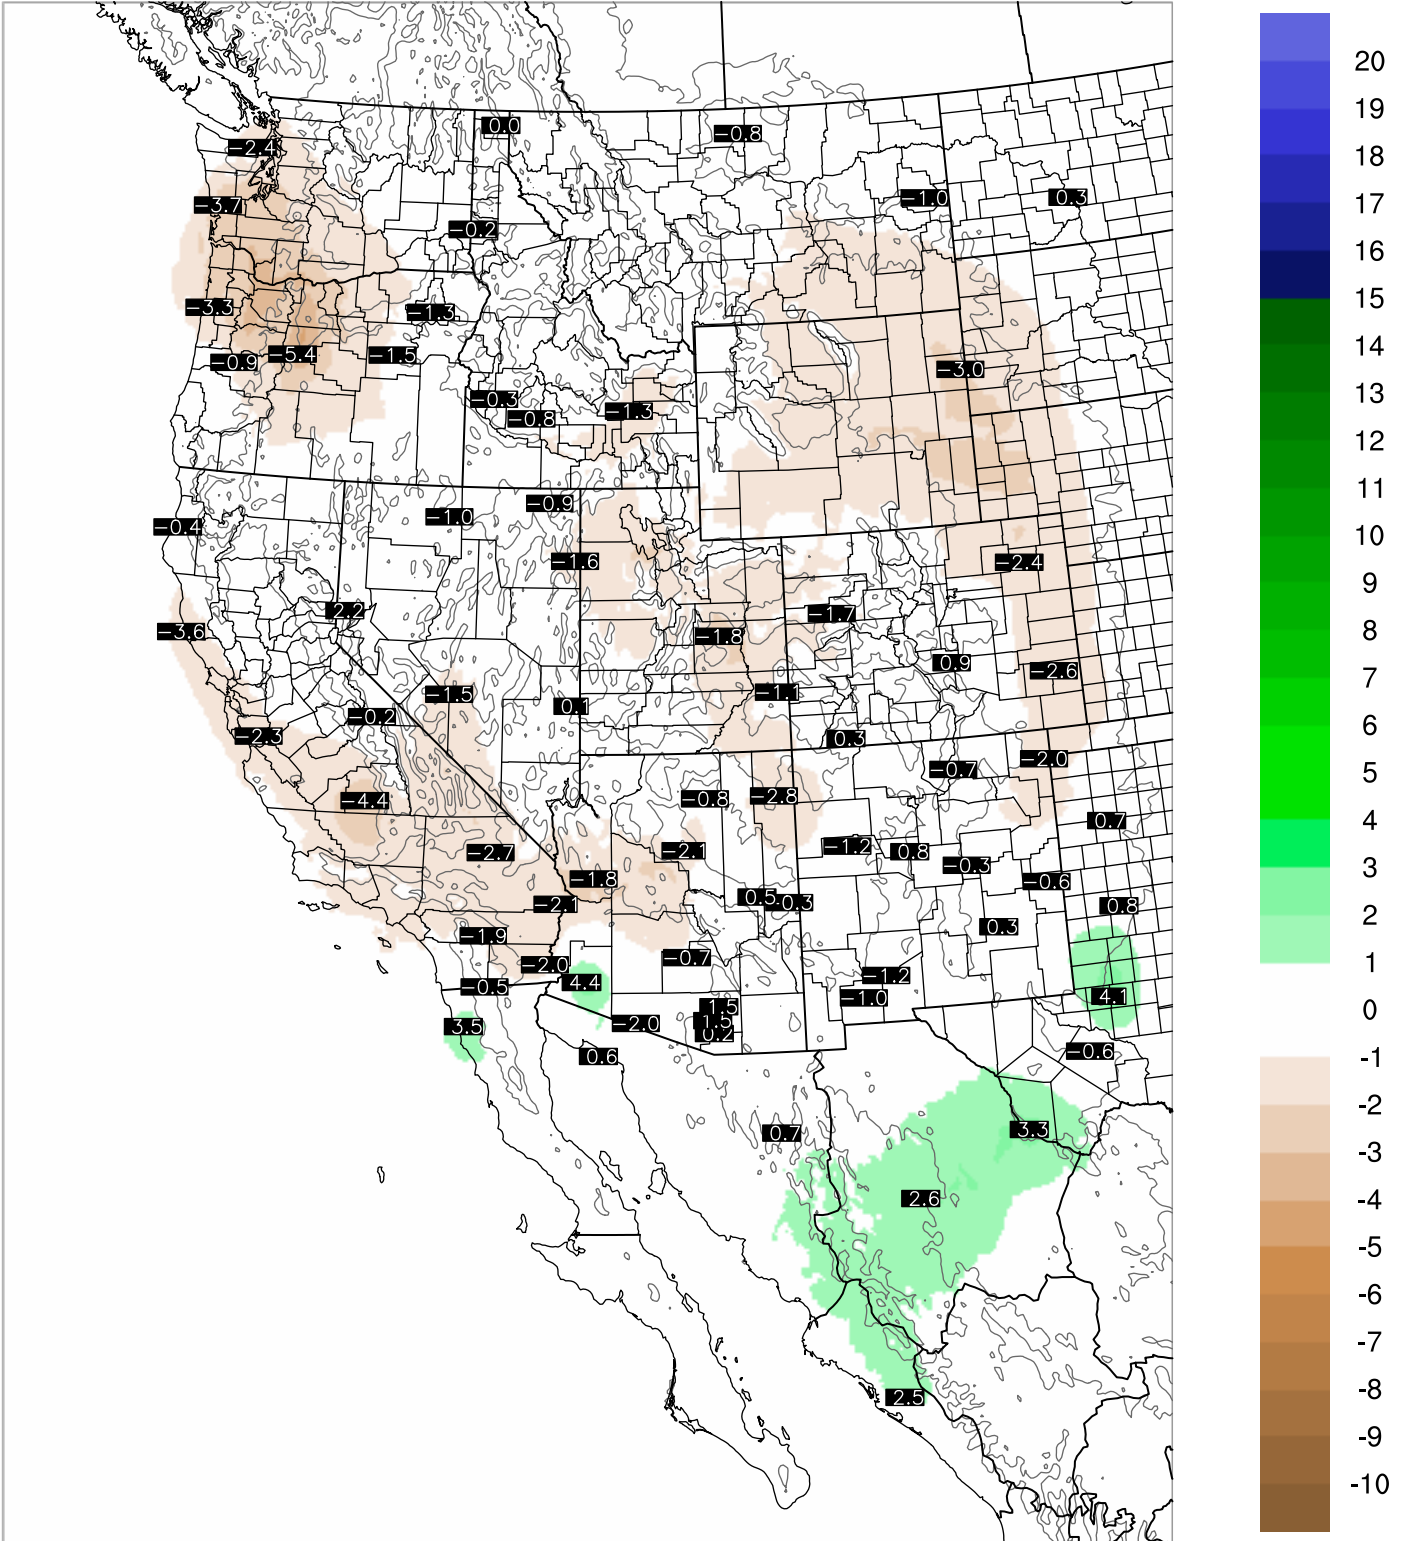

Corrected PWV 8 Sep 2021 11:45 UTC

PWV Error(mm) Obs-Init

Corrected PWV 8 Sep 2021 11:45 UTC

PWV Error(mm) Obs-Init