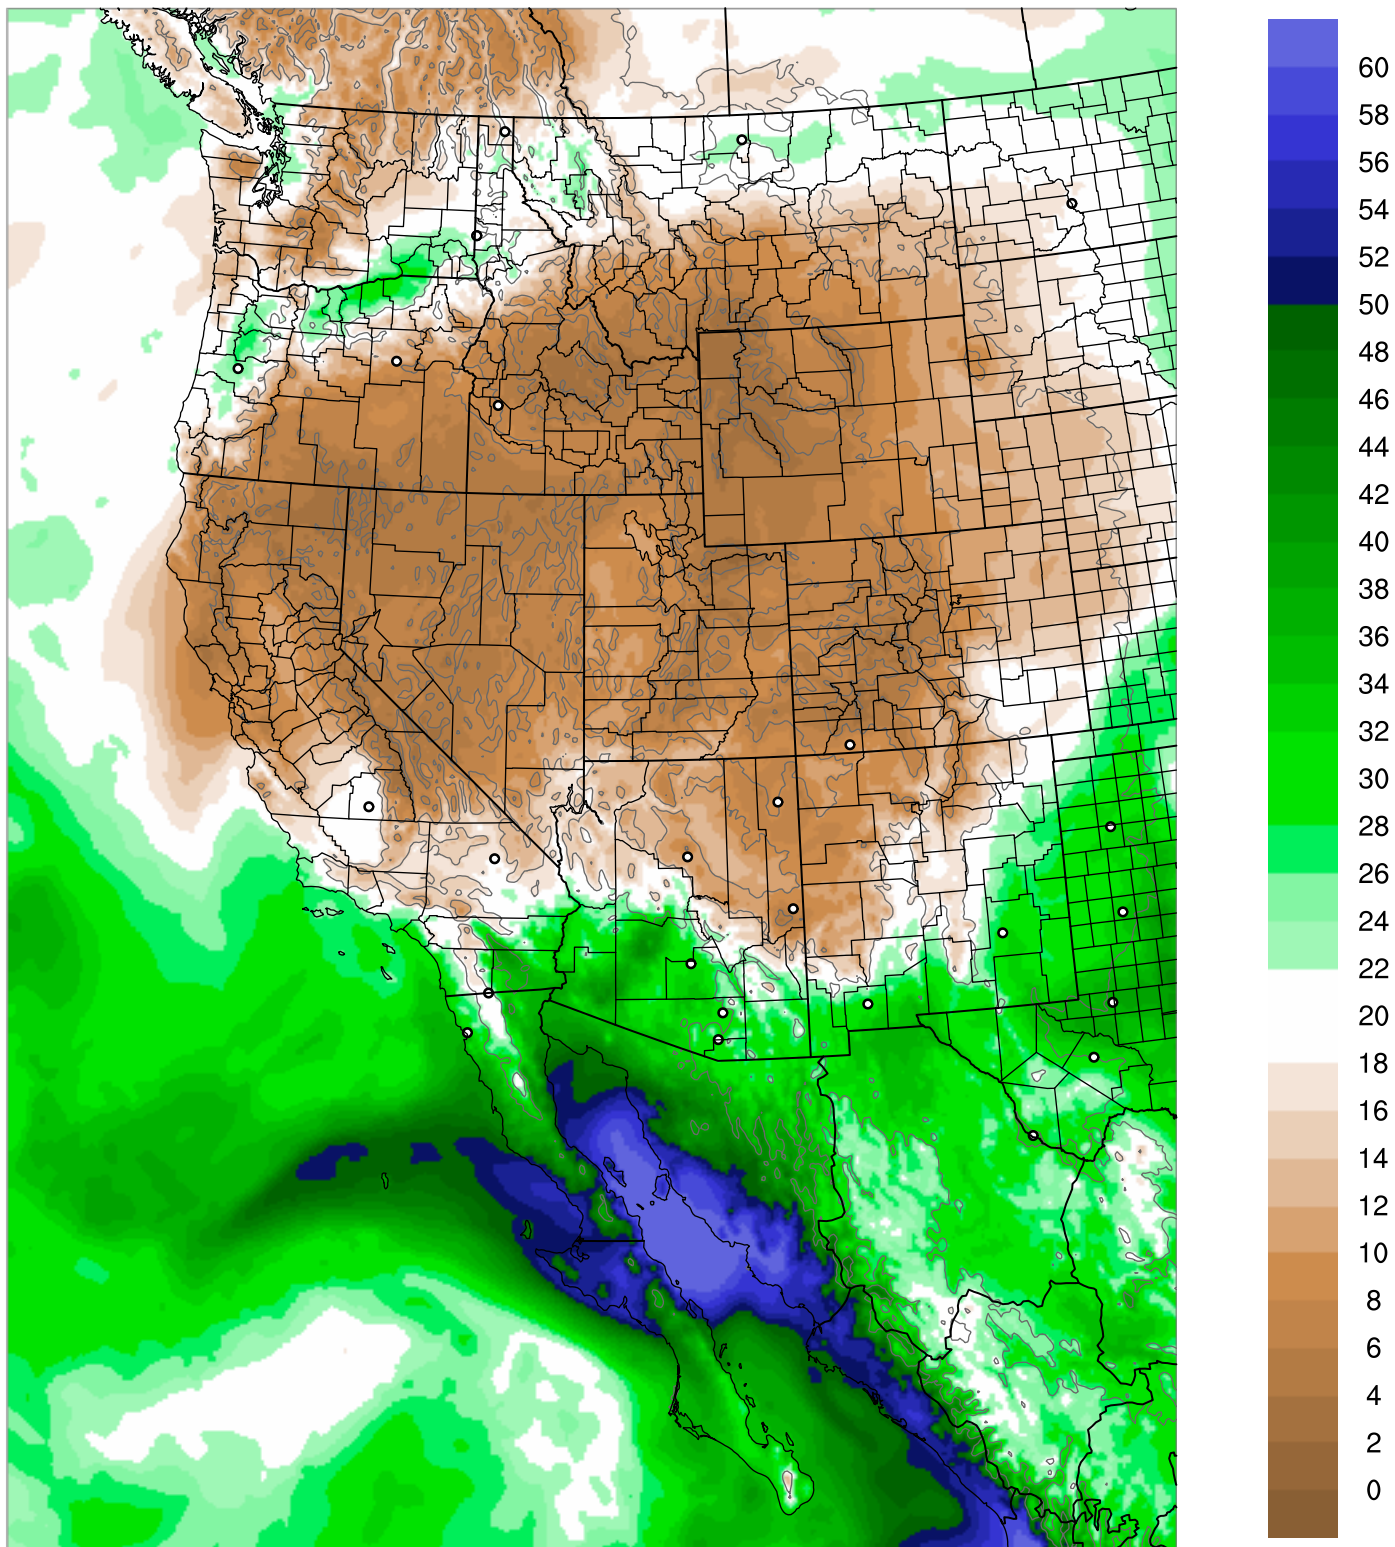

Corrected PWV 6 Sep 2021 11:45 UTC

PWV Error(mm) Obs-Init

Corrected PWV 6 Sep 2021 11:45 UTC

PWV Error(mm) Obs-Init