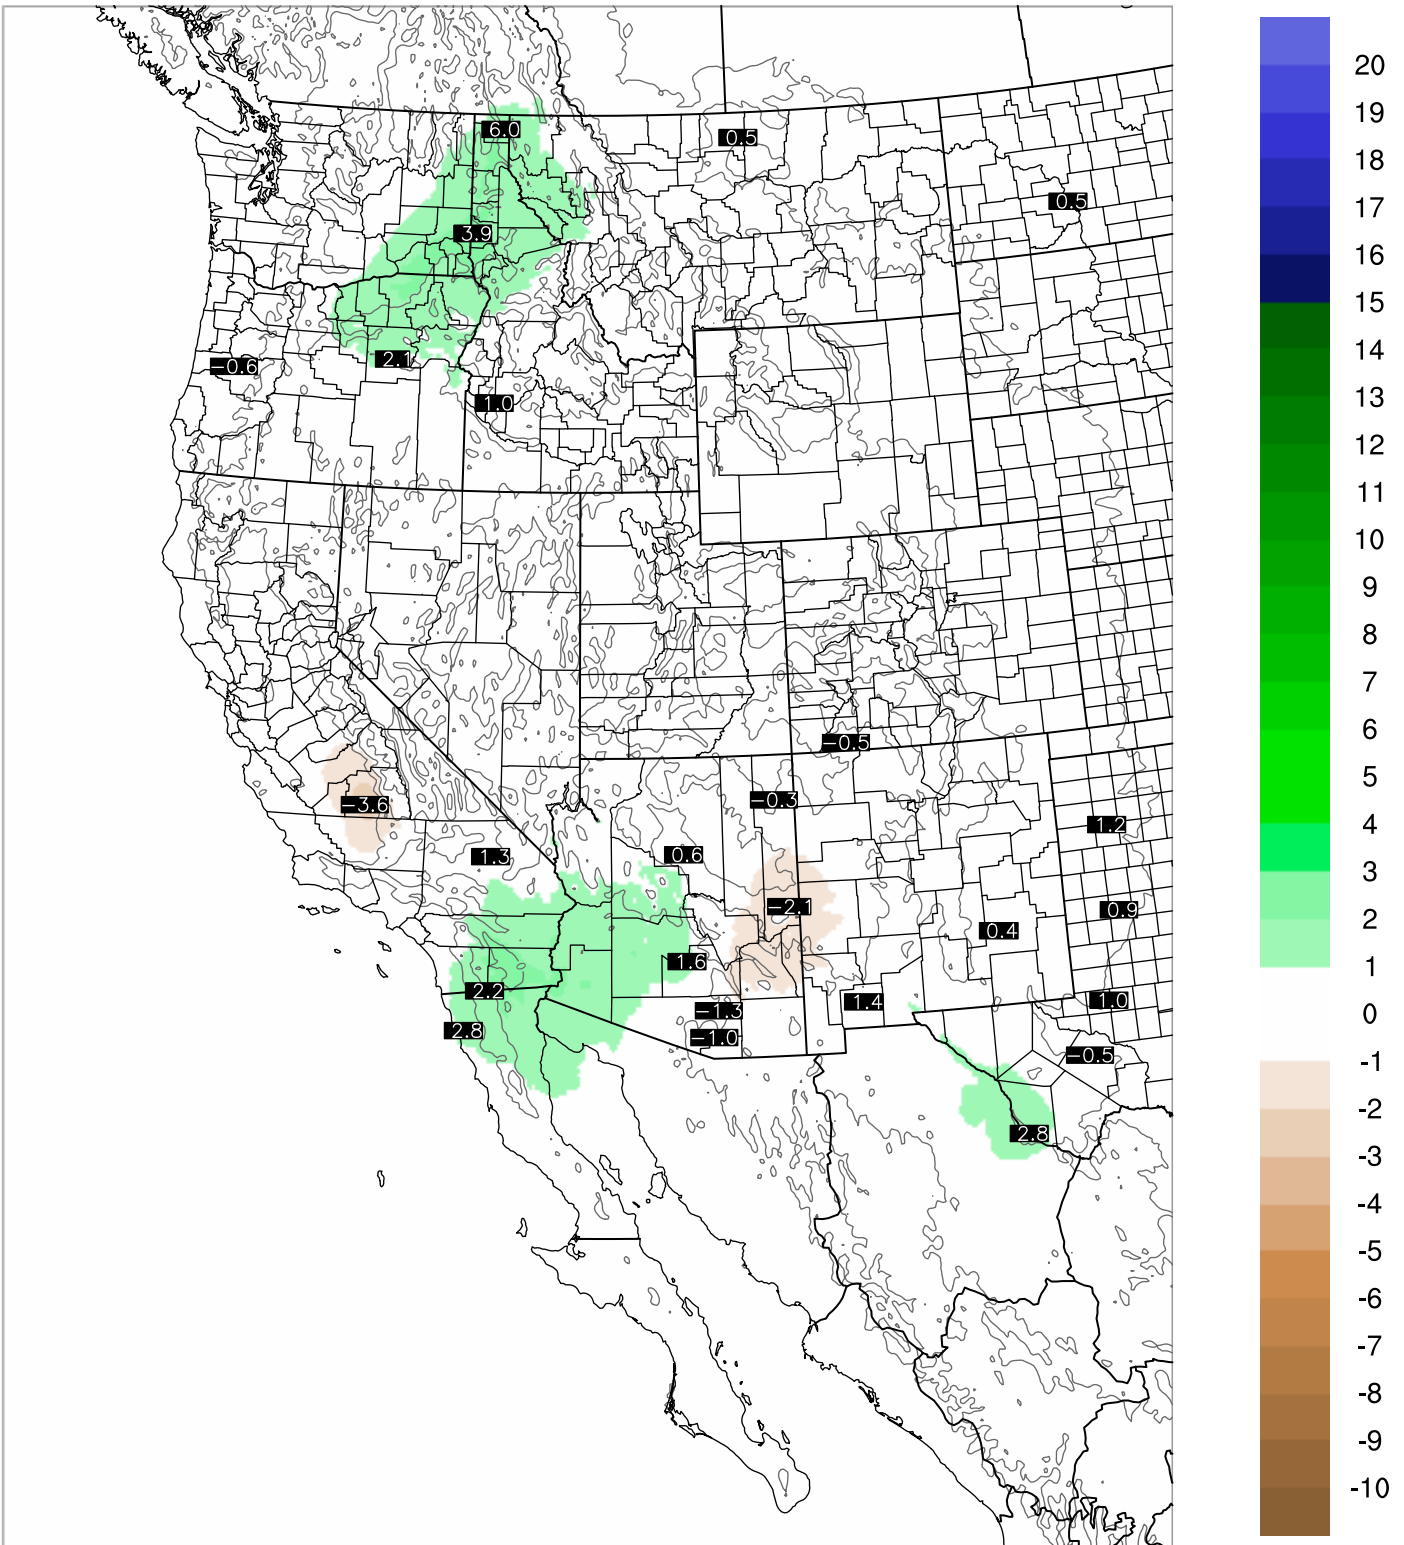

Corrected PWV 6 Sep 2021 11:45 UTC

PWV Error(mm) Obs-Init

Corrected PWV 6 Sep 2021 11:45 UTC

PWV Error(mm) Obs-Init