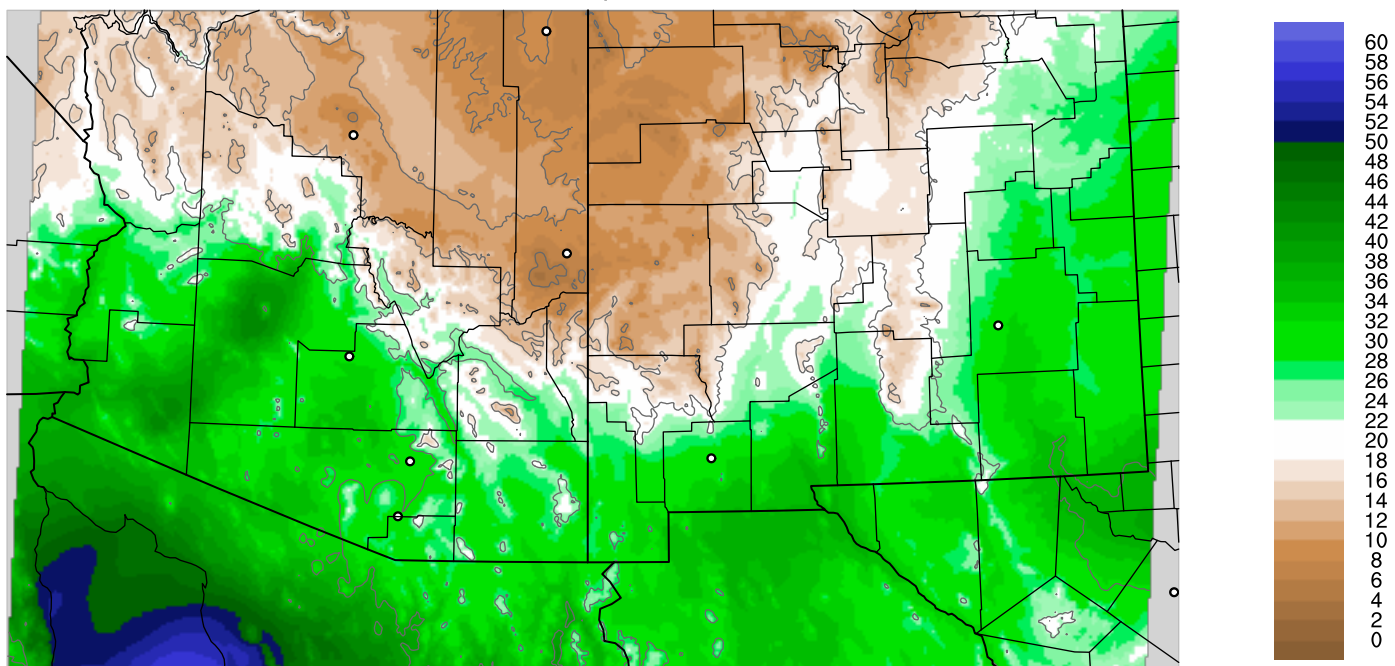

Corrected PWV 6 Sep 2021 11:45 UTC

PWV Error(mm) Obs-Init

Corrected PWV 6 Sep 2021 11:45 UTC

PWV Error(mm) Obs-Init