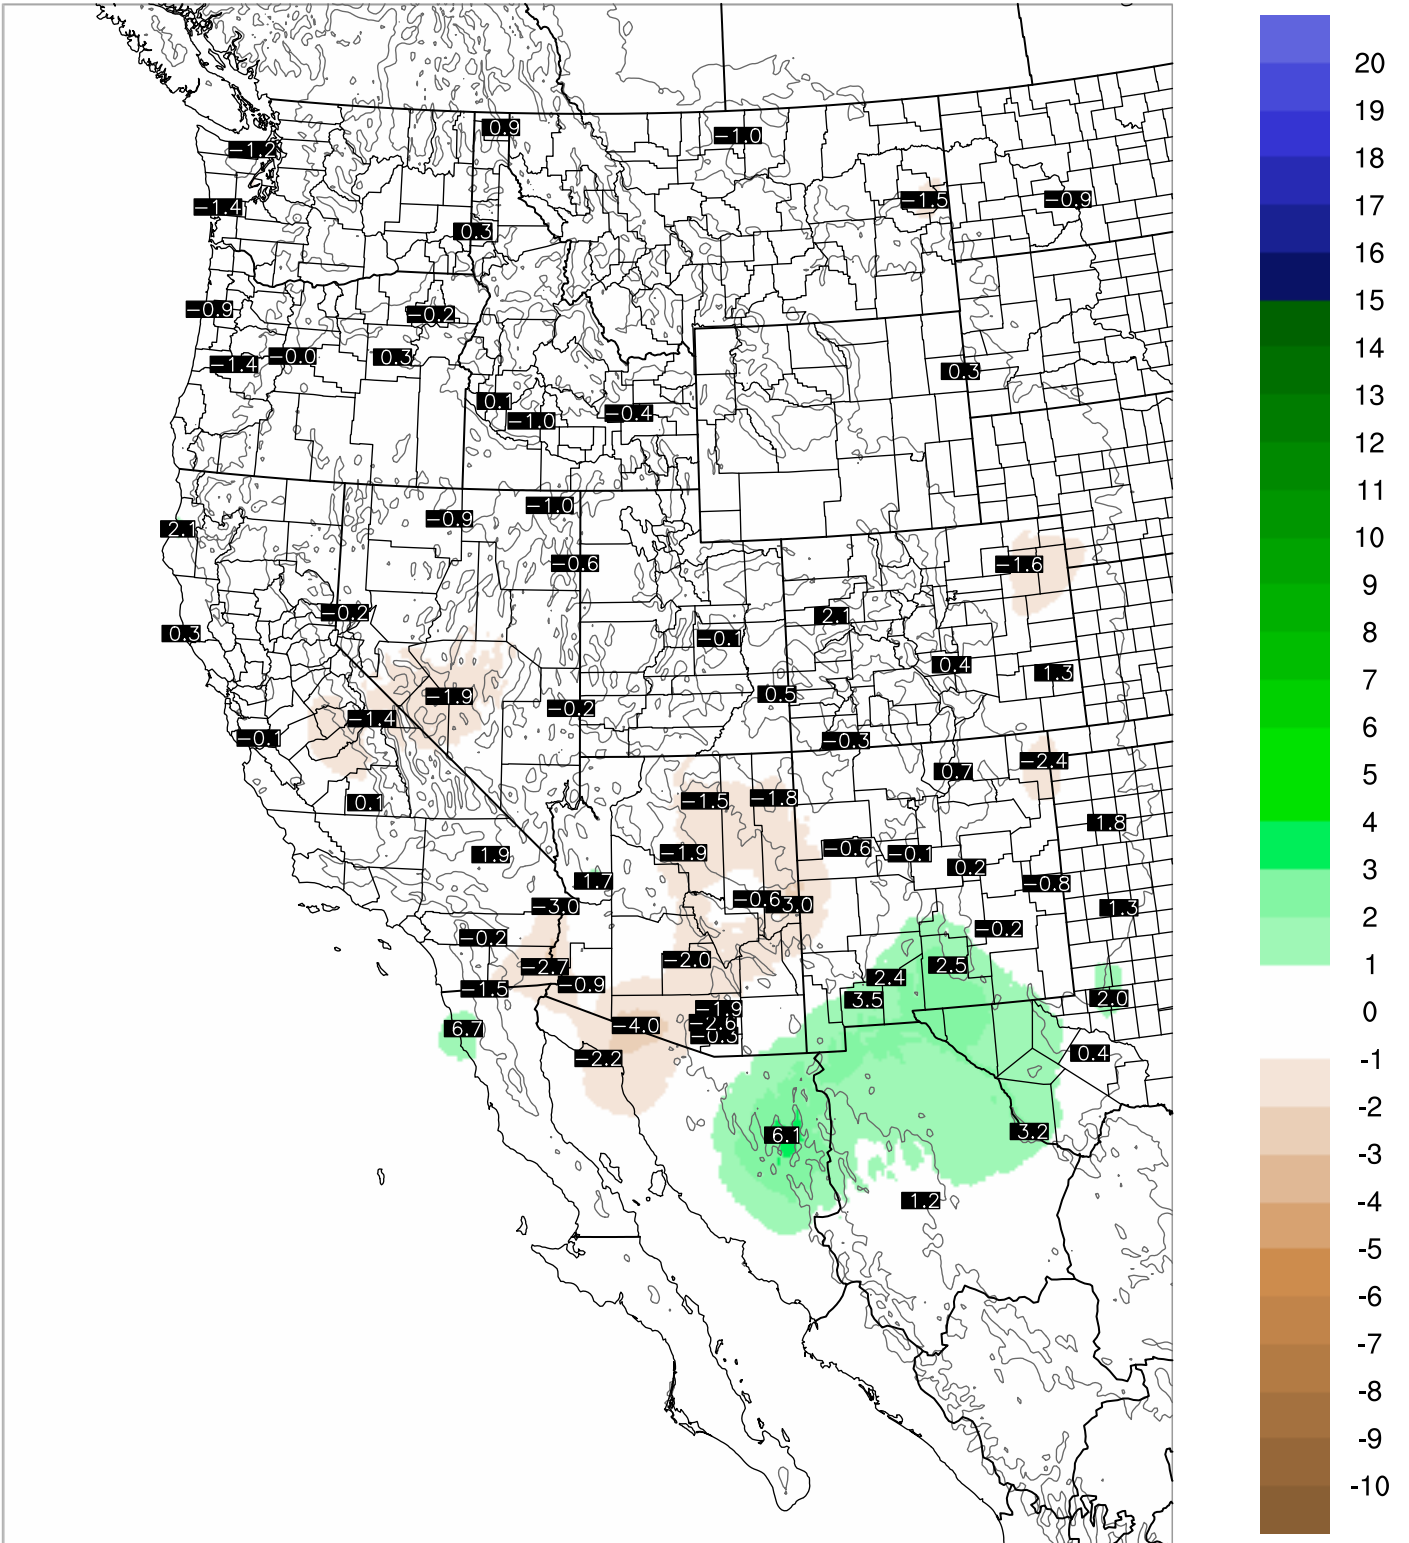

# Corrected PWV 5 Sep 2021 11:45 UTC

# PWV Error(mm) Obs-Init

Corrected PWV 5 Sep 2021 11:45 UTC

PWV Error(mm) Obs-Init