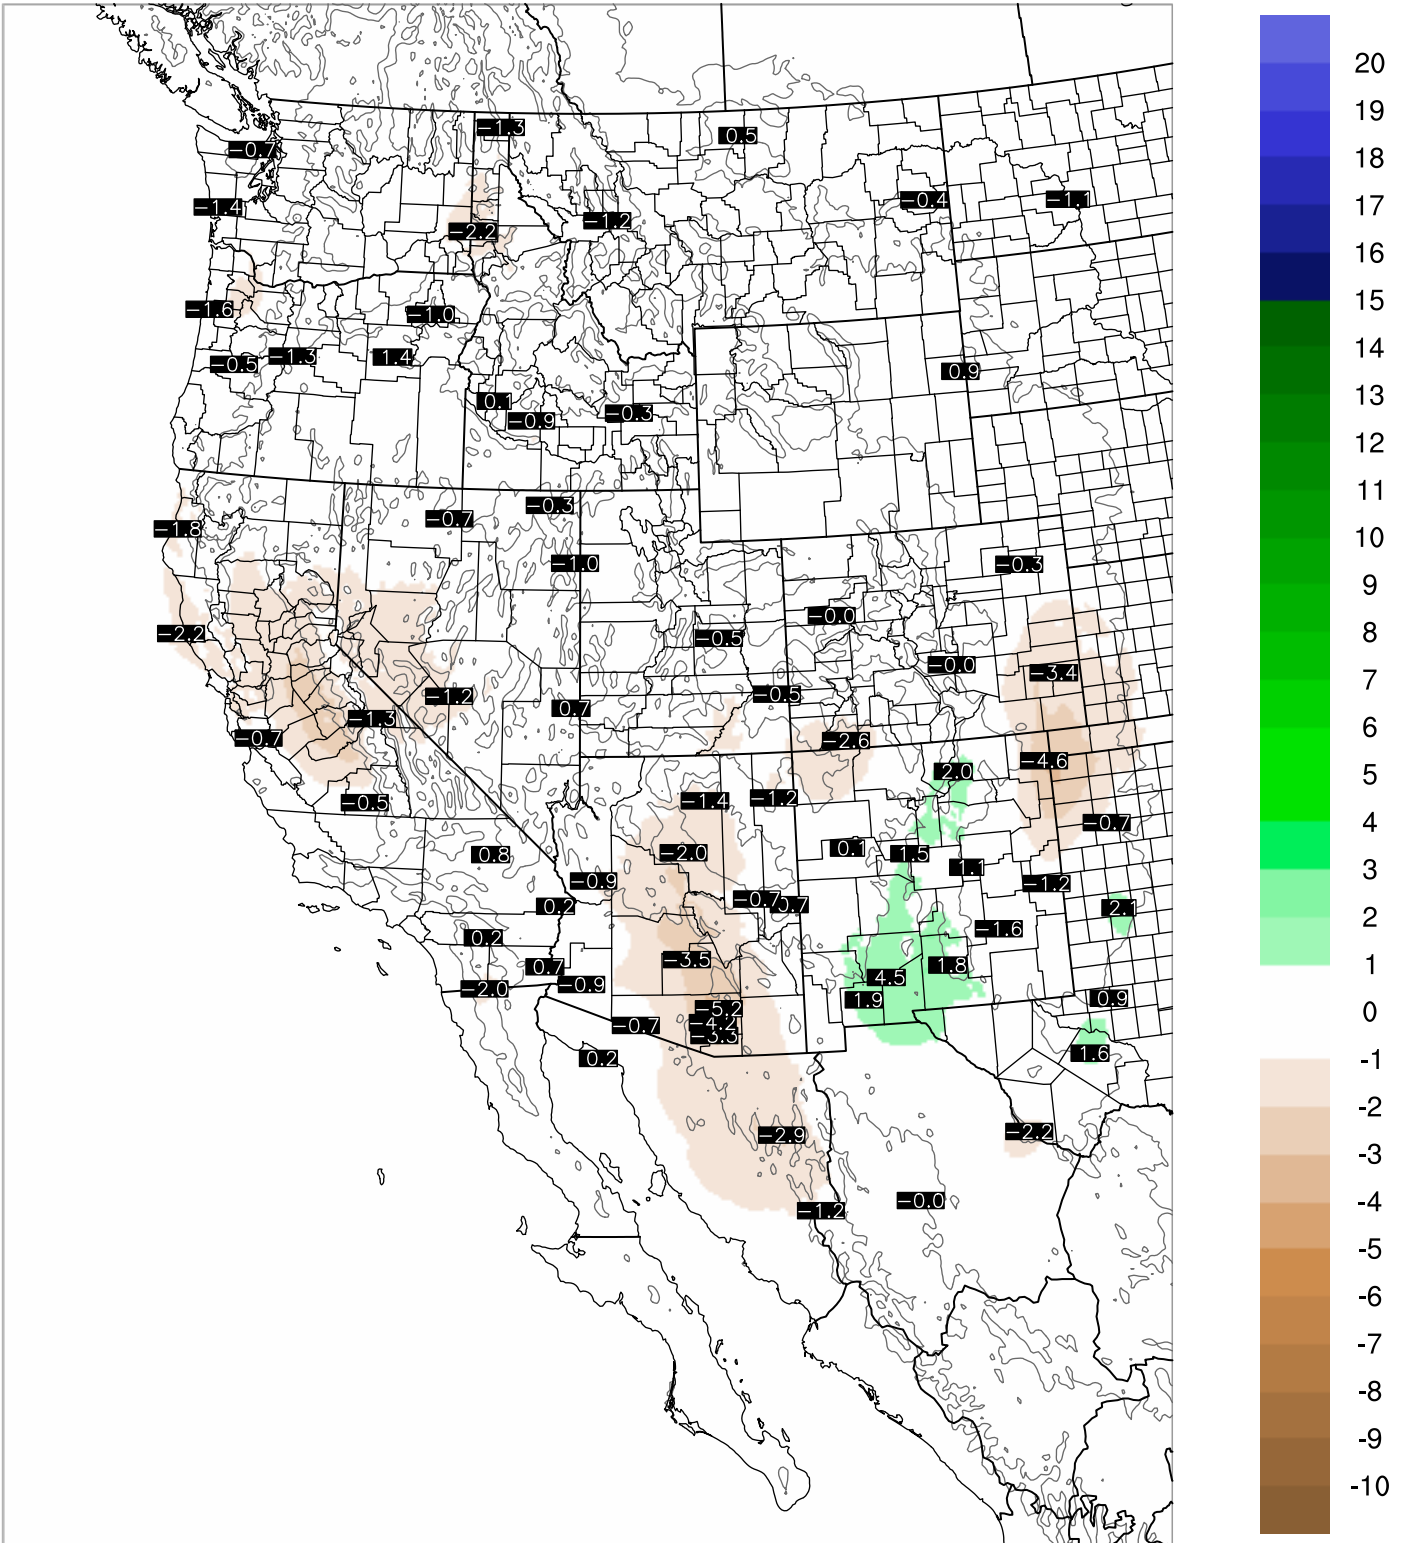

Corrected PWV 4 Sep 2021 11:45 UTC

PWV Error(mm) Obs-Init

Corrected PWV 4 Sep 2021 11:45 UTC

PWV Error(mm) Obs-Init