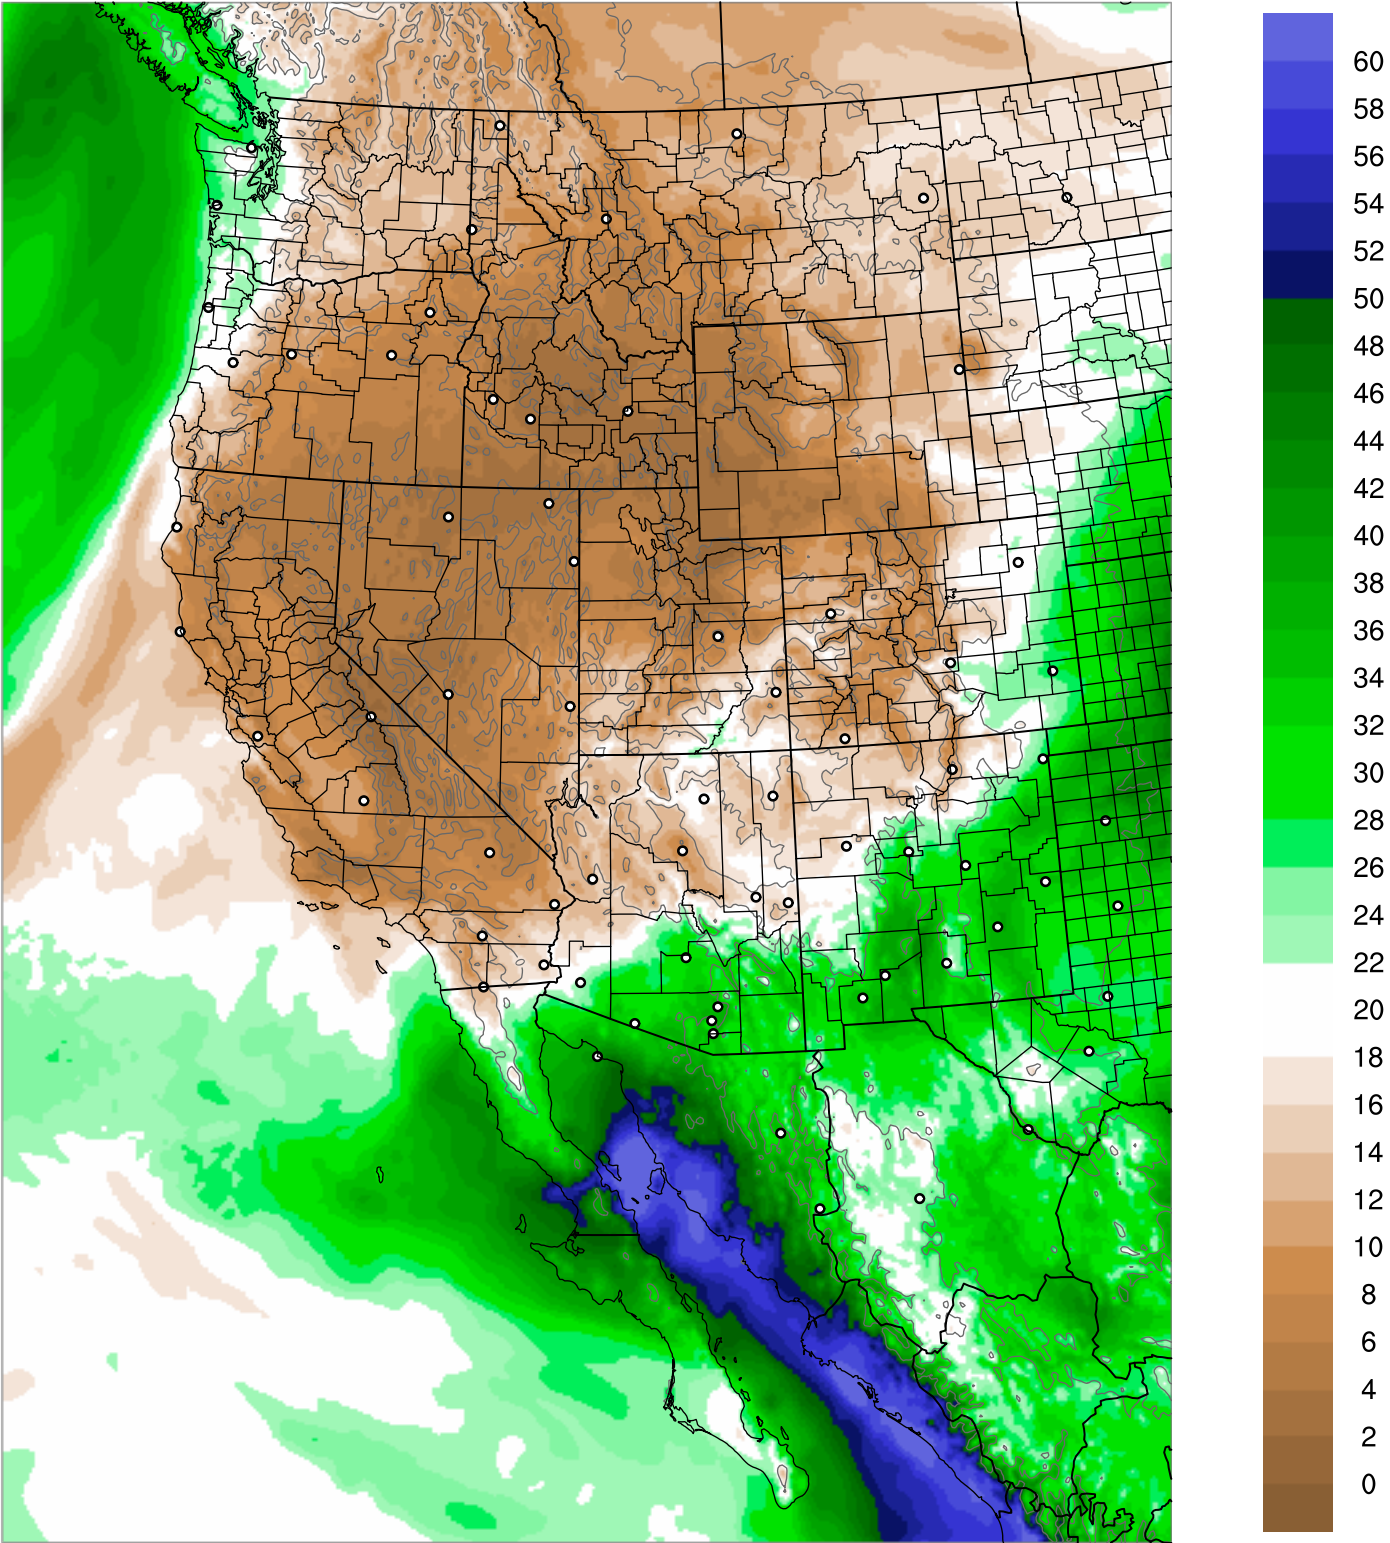

Corrected PWV 4 Sep 2021 11:45 UTC

PWV Error(mm) Obs-Init

Corrected PWV 4 Sep 2021 11:45 UTC

PWV Error(mm) Obs-Init