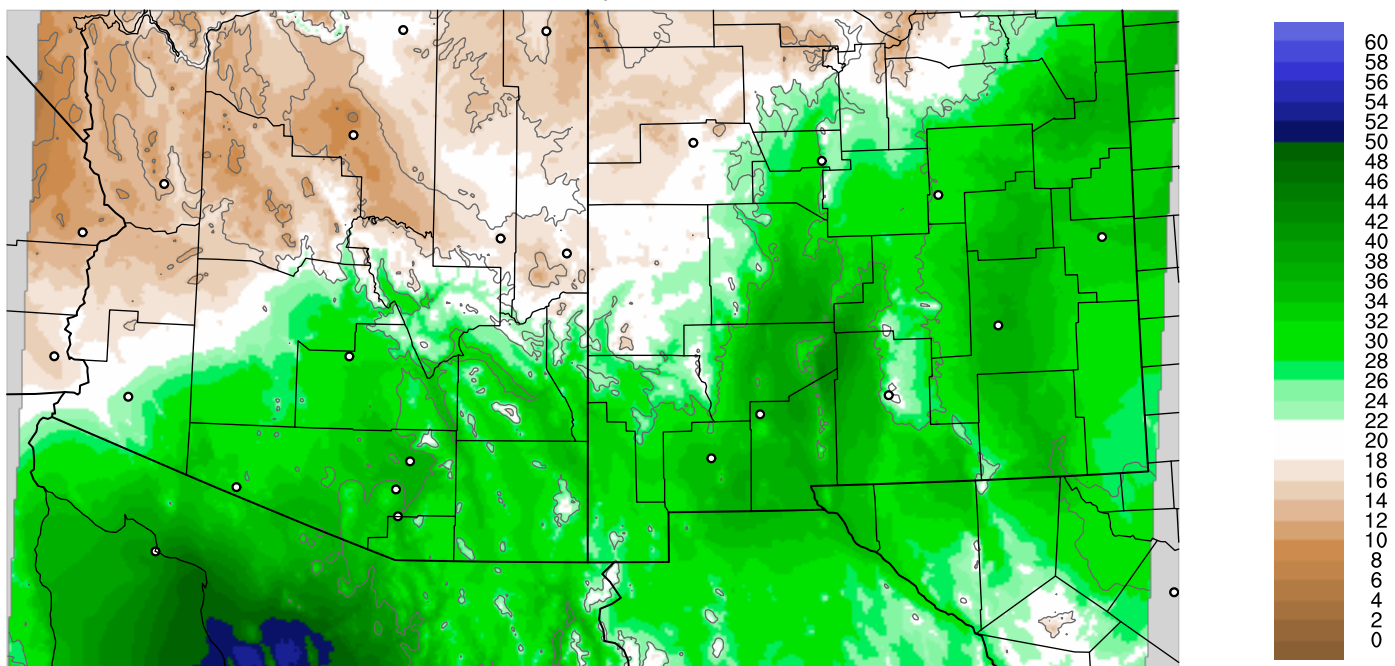

Corrected PWV 4 Sep 2021 11:45 UTC

PWV Error(mm) Obs-Init

Corrected PWV 4 Sep 2021 11:45 UTC

PWV Error(mm) Obs-Init