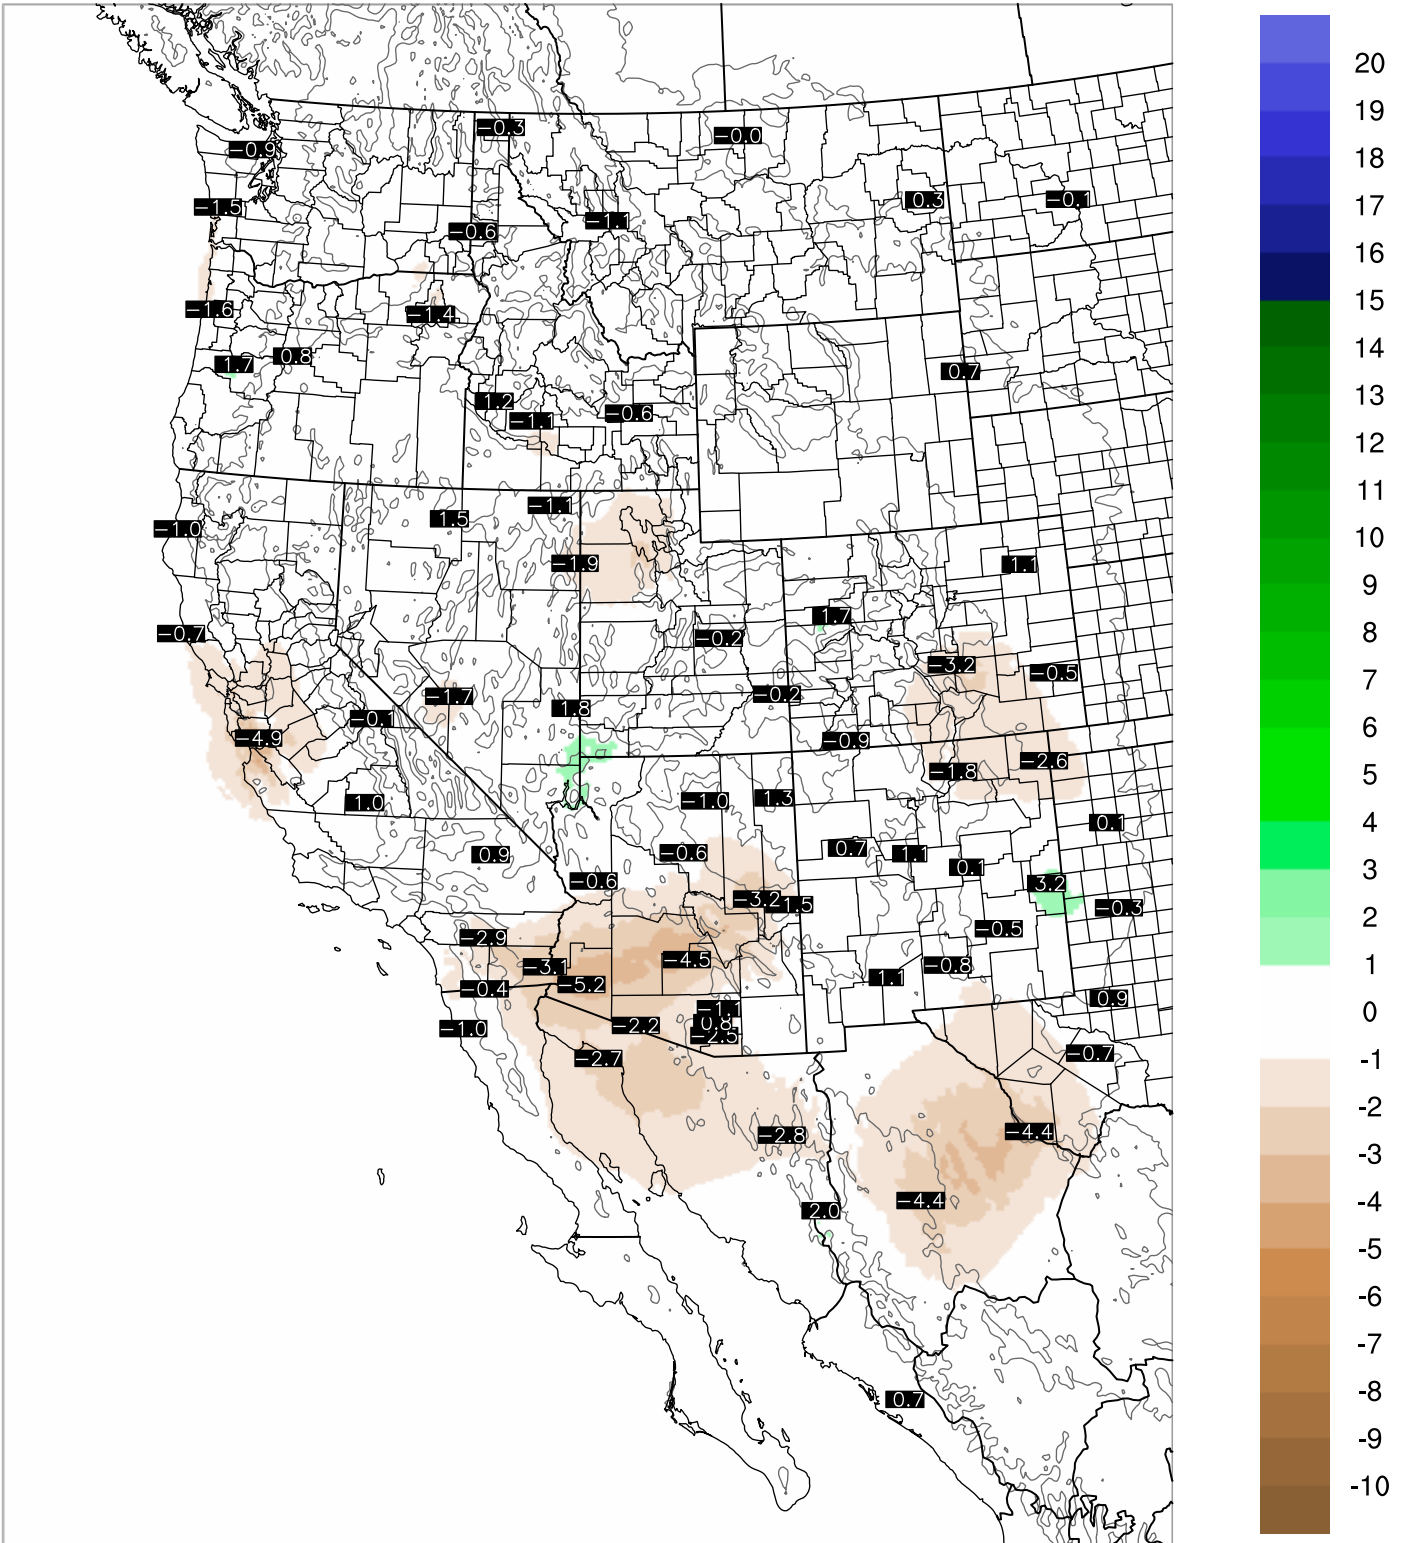

# Corrected PWV 3 Sep 2021 11:45 UTC

# PWV Error(mm) Obs-Init

Corrected PWV 3 Sep 2021 11:45 UTC

PWV Error(mm) Obs-Init