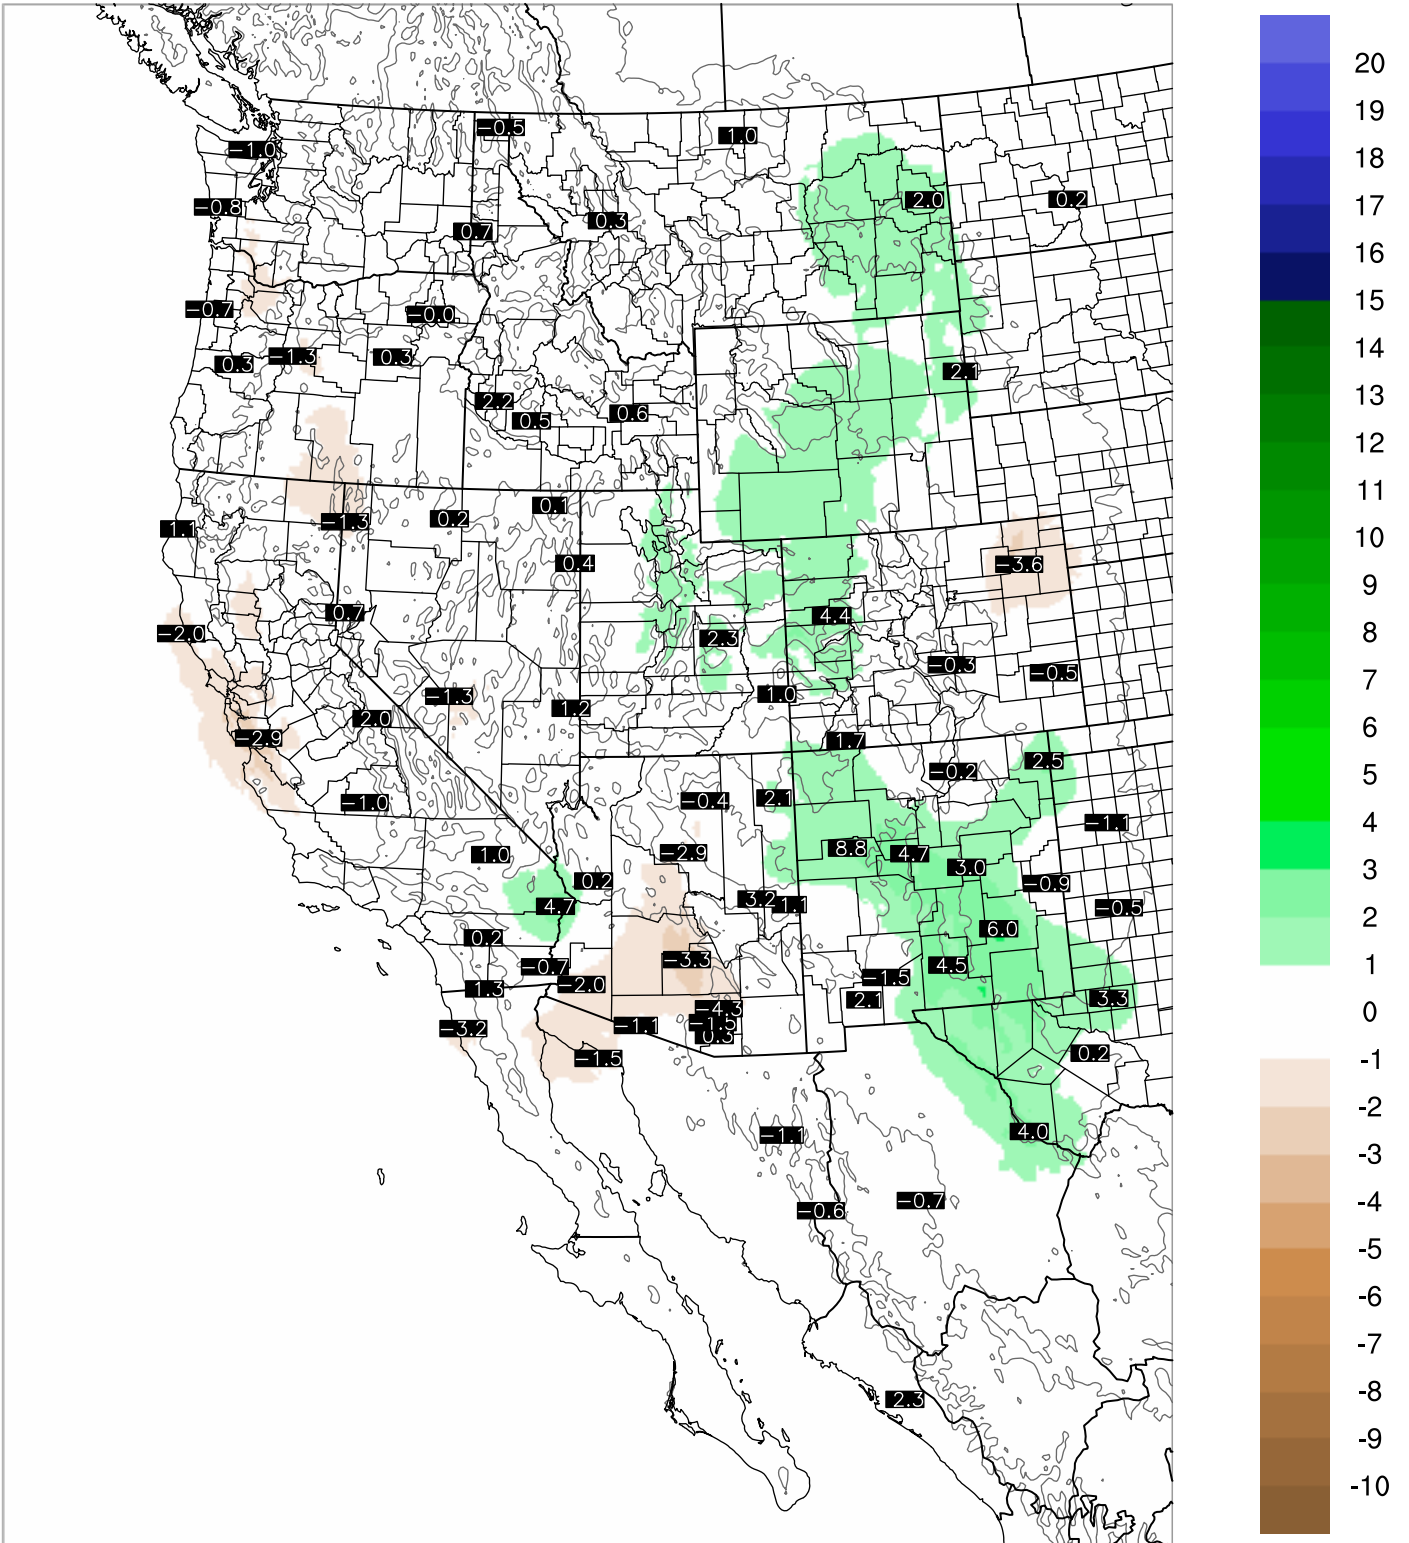

# Corrected PWV 1 Sep 2021 11:45 UTC

# PWV Error(mm) Obs-Init

Corrected PWV 1 Sep 2021 11:45 UTC

PWV Error(mm) Obs-Init