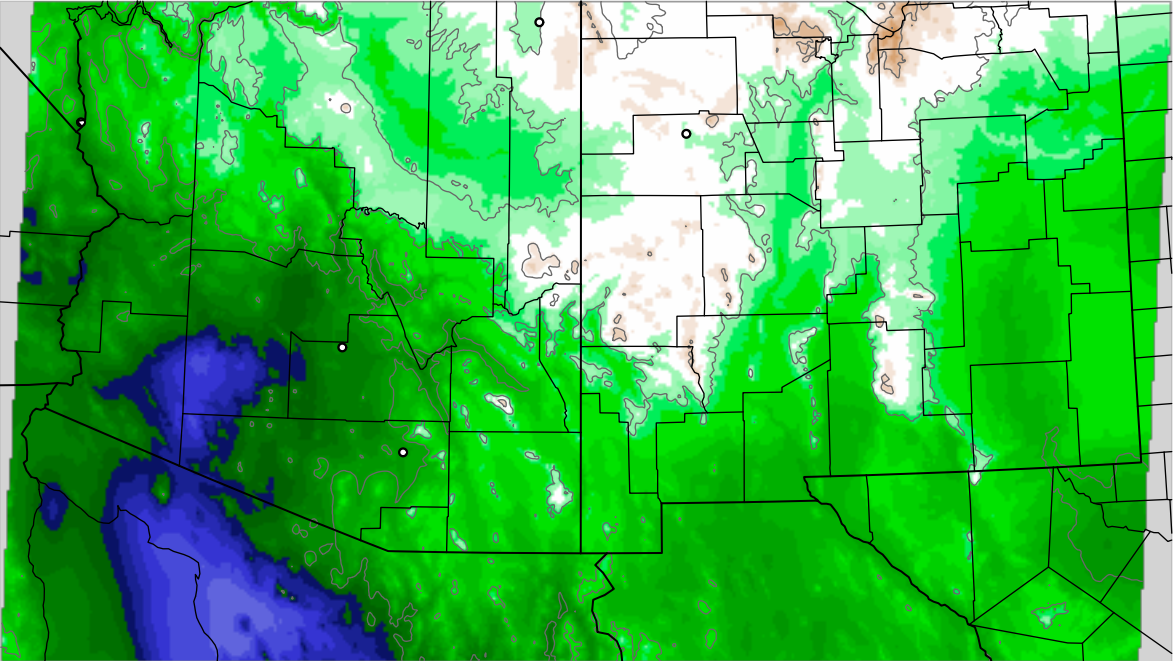

Corrected PWV 31 Aug 2021 11:45 UTC

PWV Error(mm) Obs-Init

Corrected PWV 31 Aug 2021 11:45 UTC

PWV Error(mm) Obs-Init