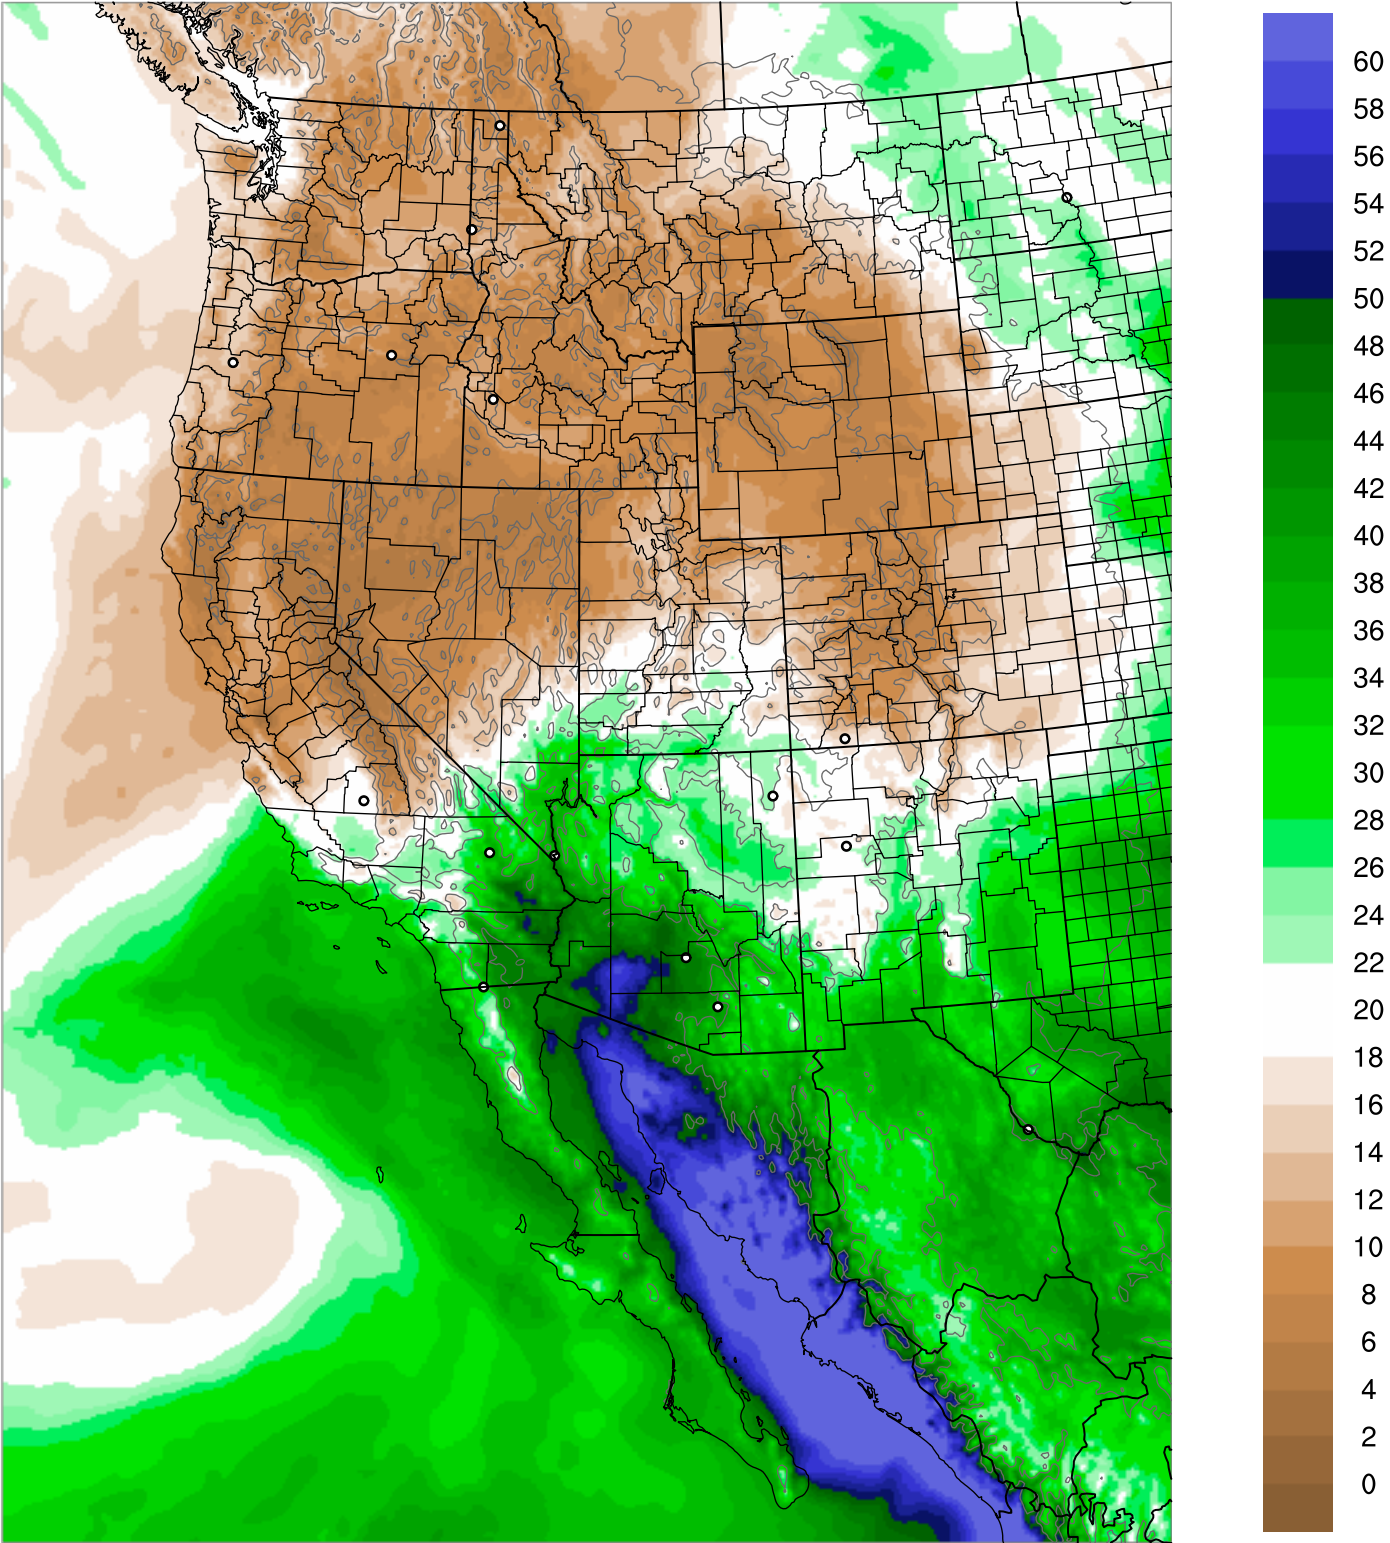

Corrected PWV 31 Aug 2021 11:45 UTC

PWV Error(mm) Obs-Init

Corrected PWV 31 Aug 2021 11:45 UTC

PWV Error(mm) Obs-Init