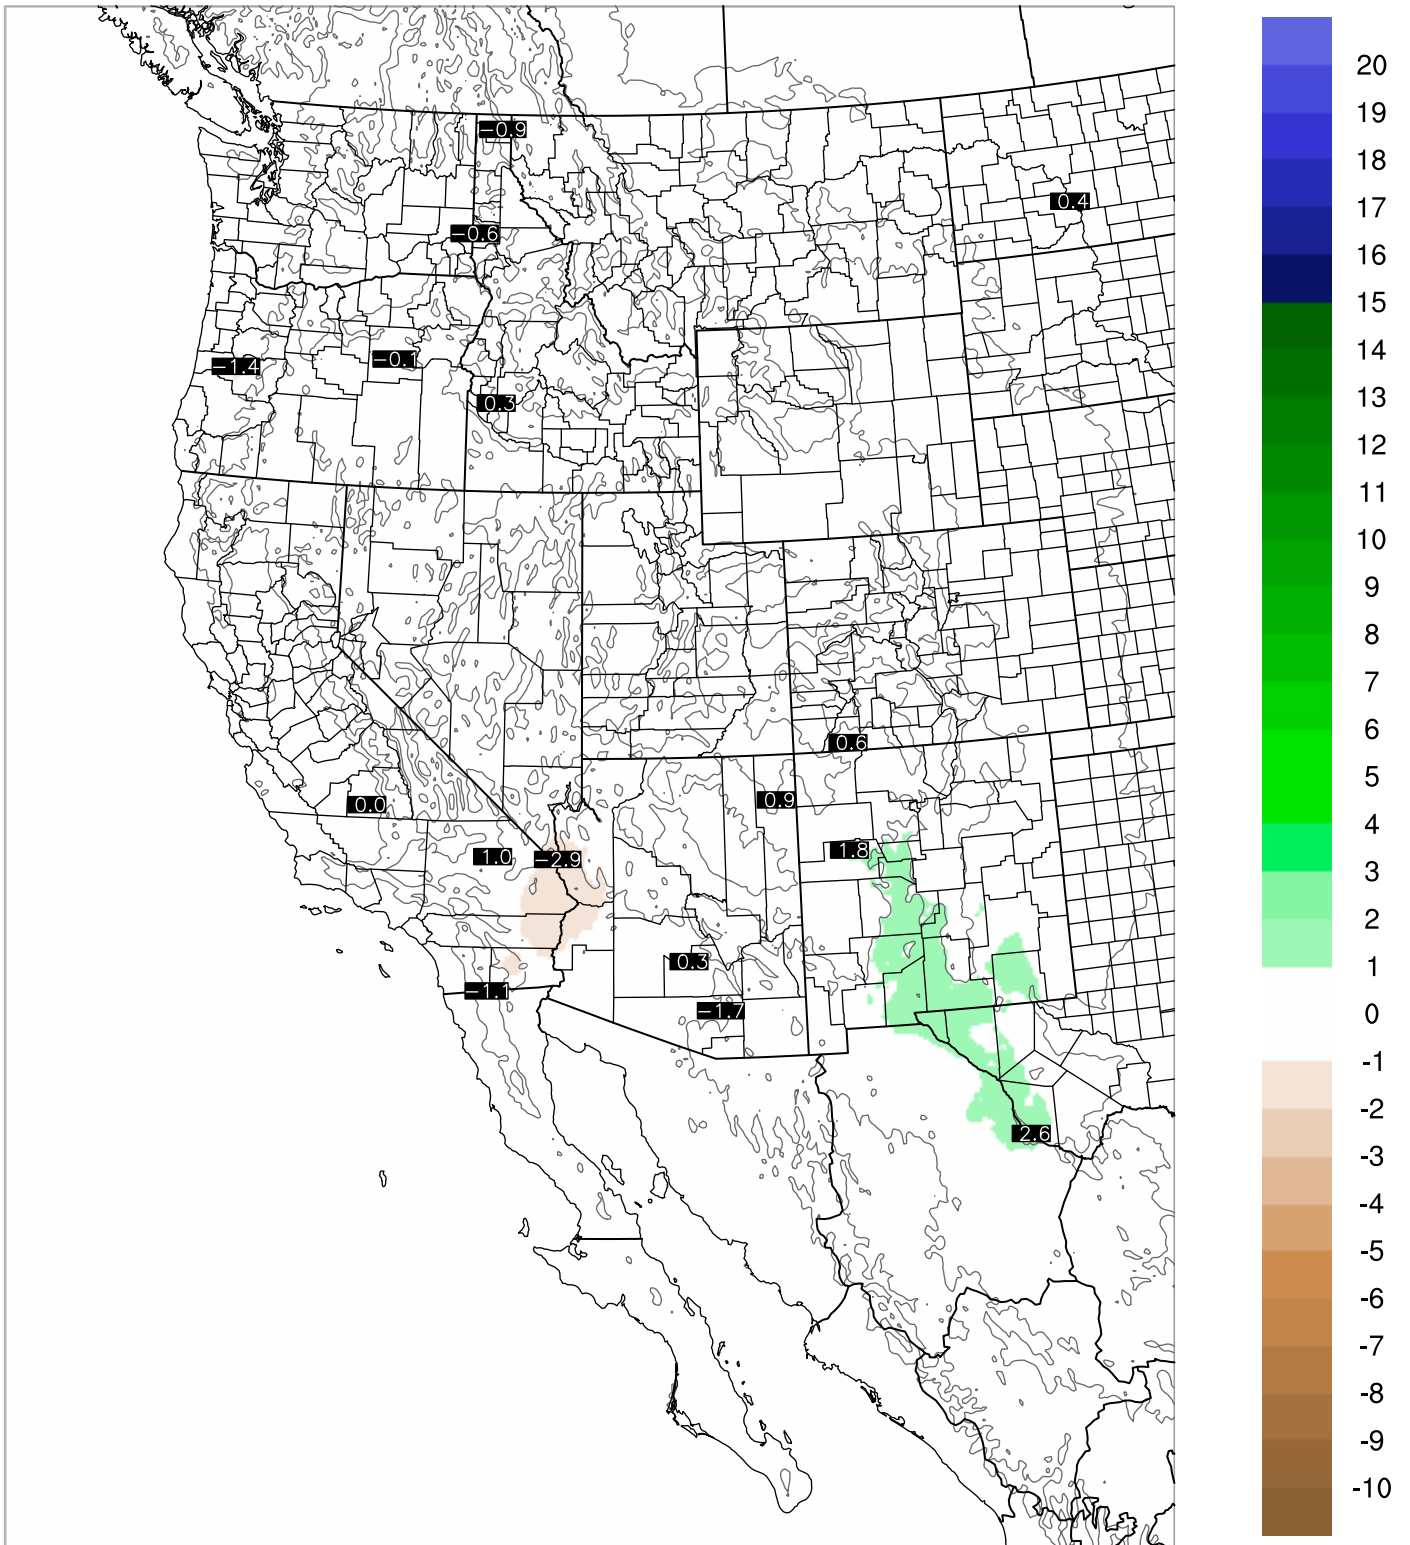

Corrected PWV 31 Aug 2021 11:45 UTC

PWV Error(mm) Obs-Init

Corrected PWV 31 Aug 2021 11:45 UTC

PWV Error(mm) Obs-Init