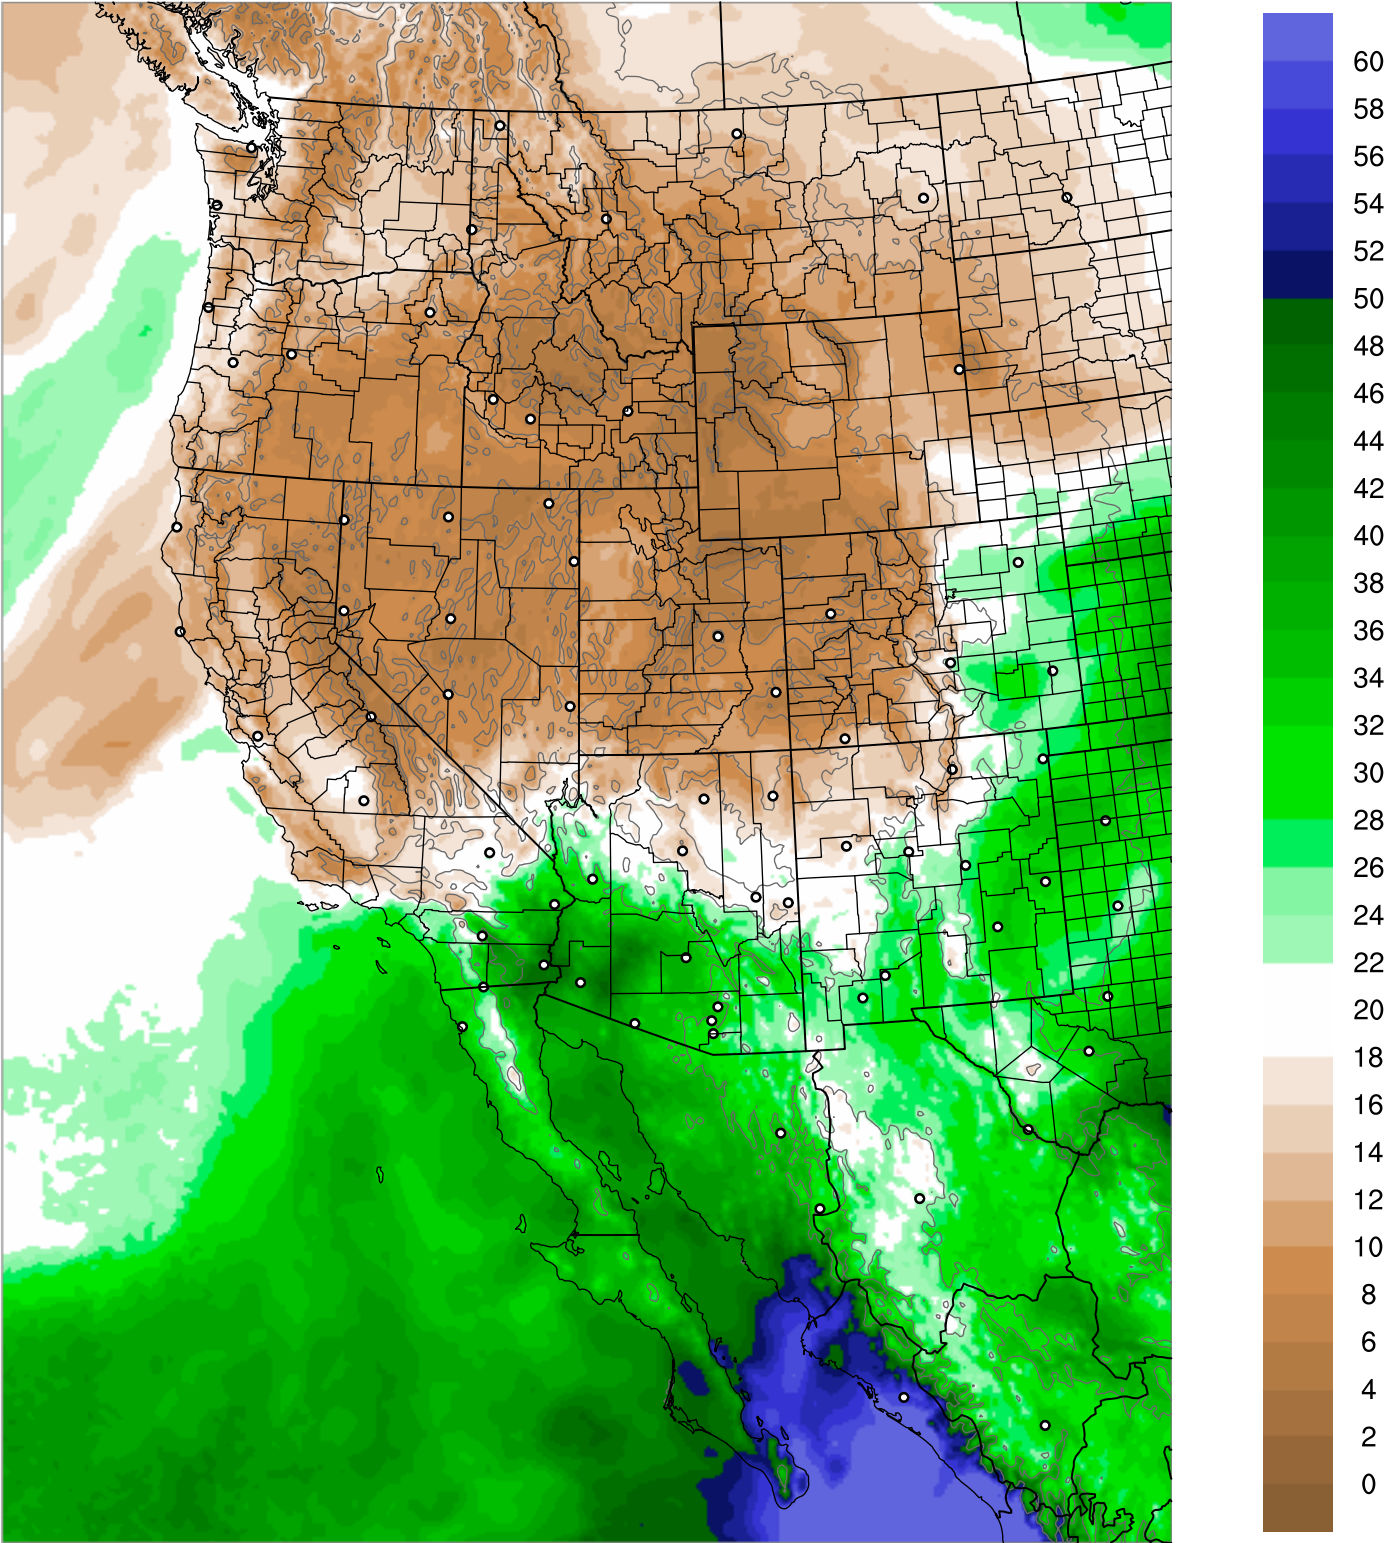

Corrected PWV 29 Aug 2021 11:45 UTC

Corrected PWV 29 Aug 2021 11:45 UTC

PWV Error(mm) Obs-Init