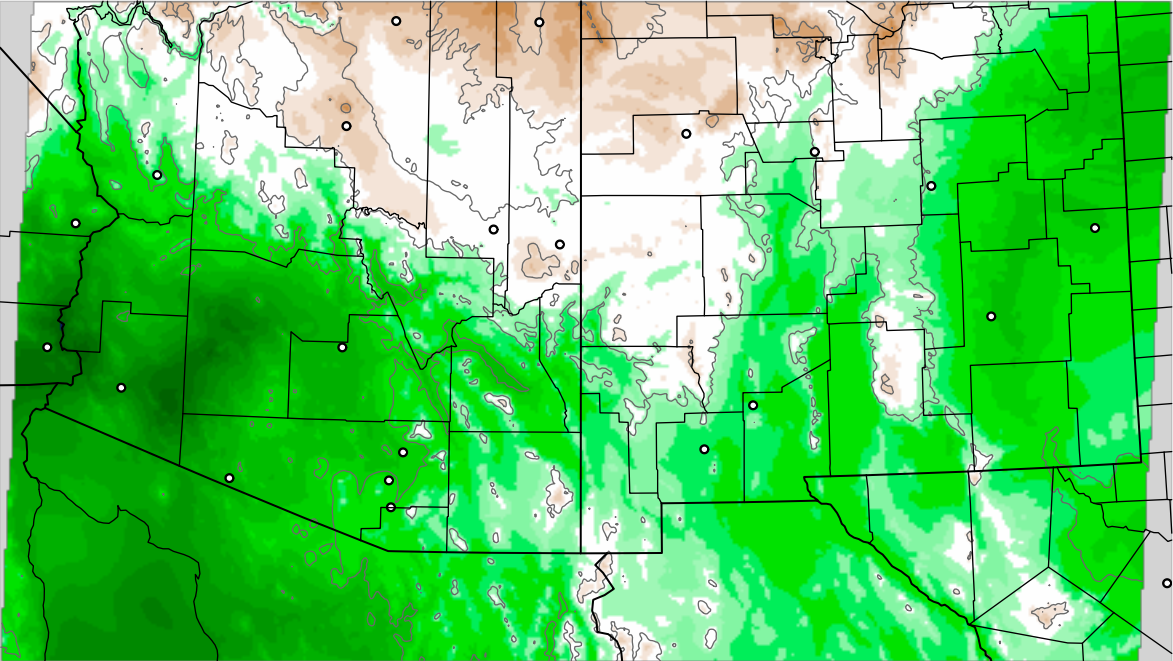

Corrected PWV 29 Aug 2021 11:45 UTC

Corrected PWV 29 Aug 2021 11:45 UTC

PWV Error(mm) Obs-Init