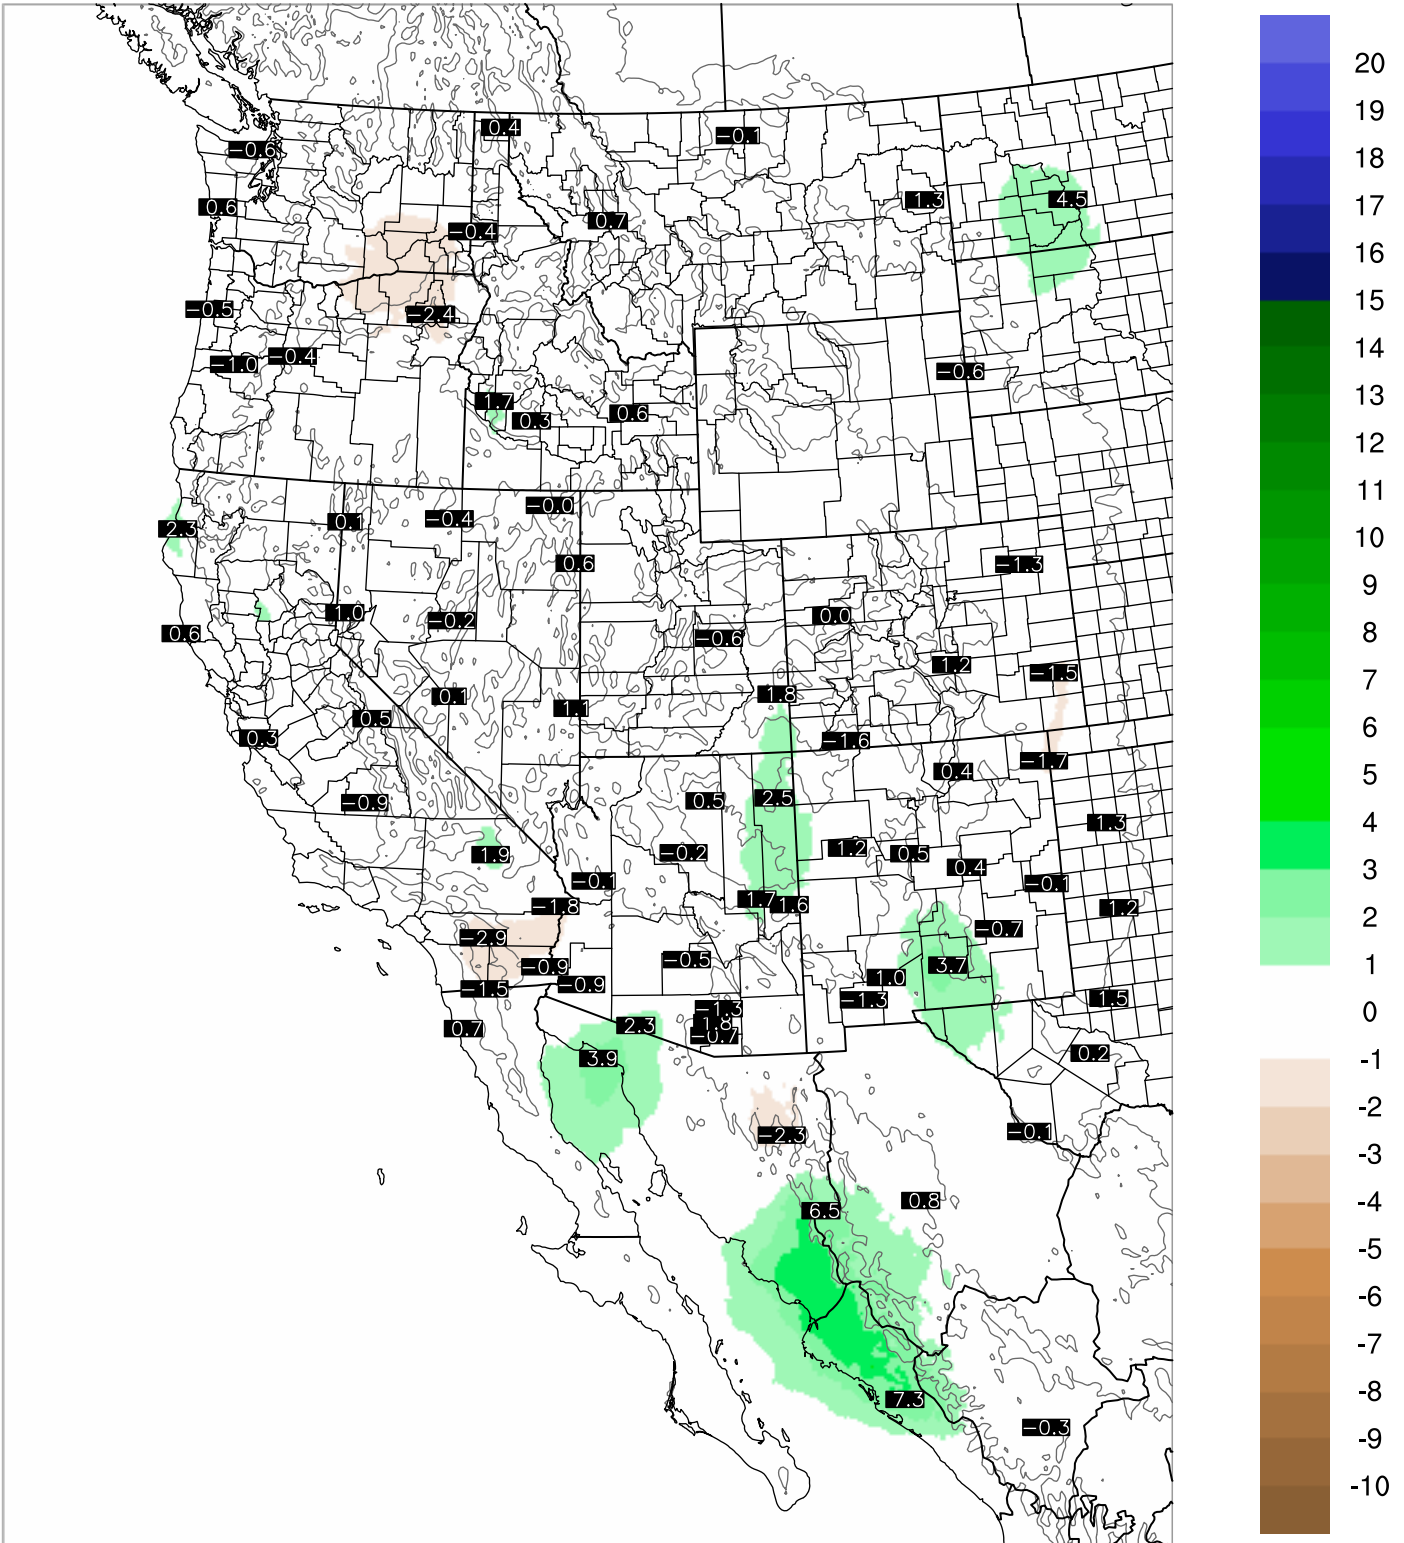

# Corrected PWV 28 Aug 2021 11:45 UTC

# PWV Error(mm) Obs-Init

Corrected PWV 28 Aug 2021 11:45 UTC

PWV Error(mm) Obs-Init