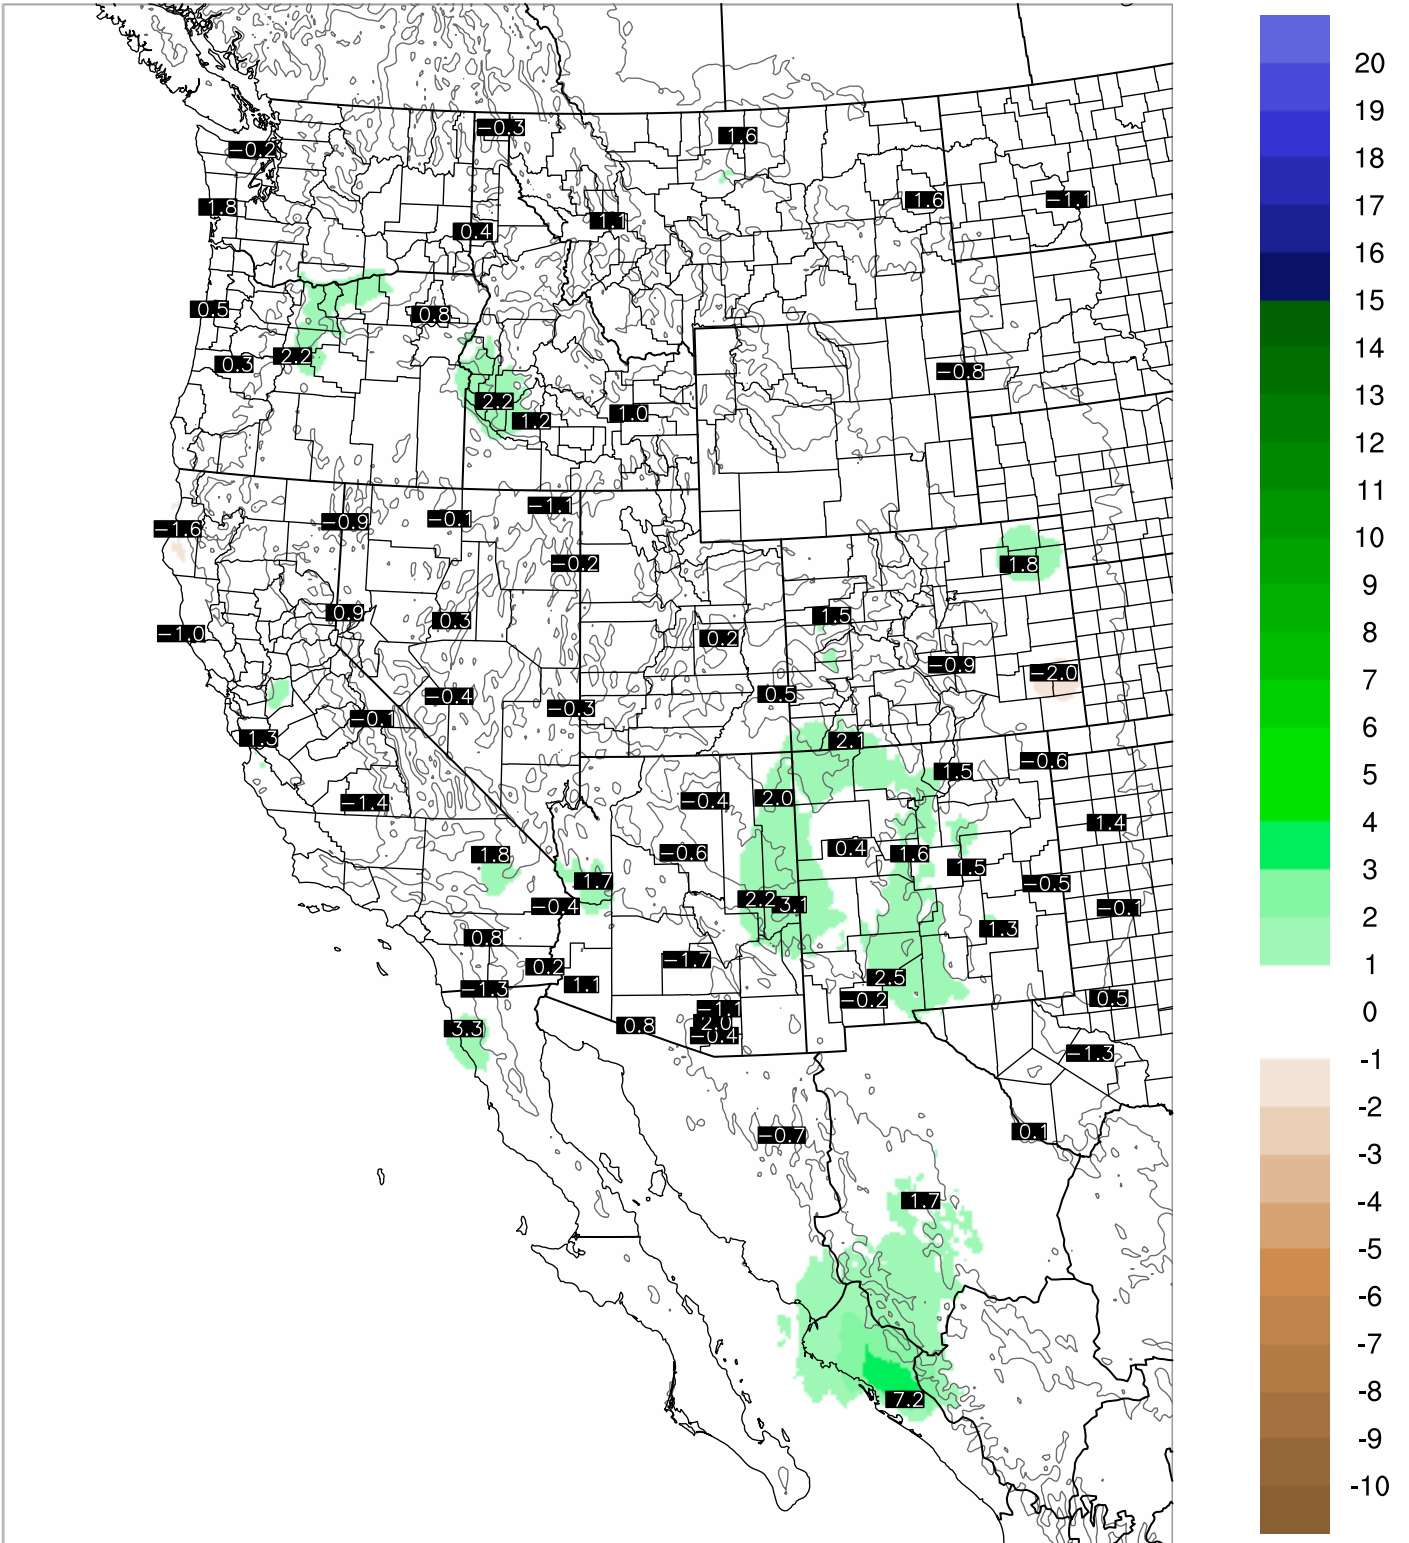

# Corrected PWV 27 Aug 2021 11:45 UTC

# PWV Error(mm) Obs-Init

Corrected PWV 27 Aug 2021 11:45 UTC

PWV Error(mm) Obs-Init