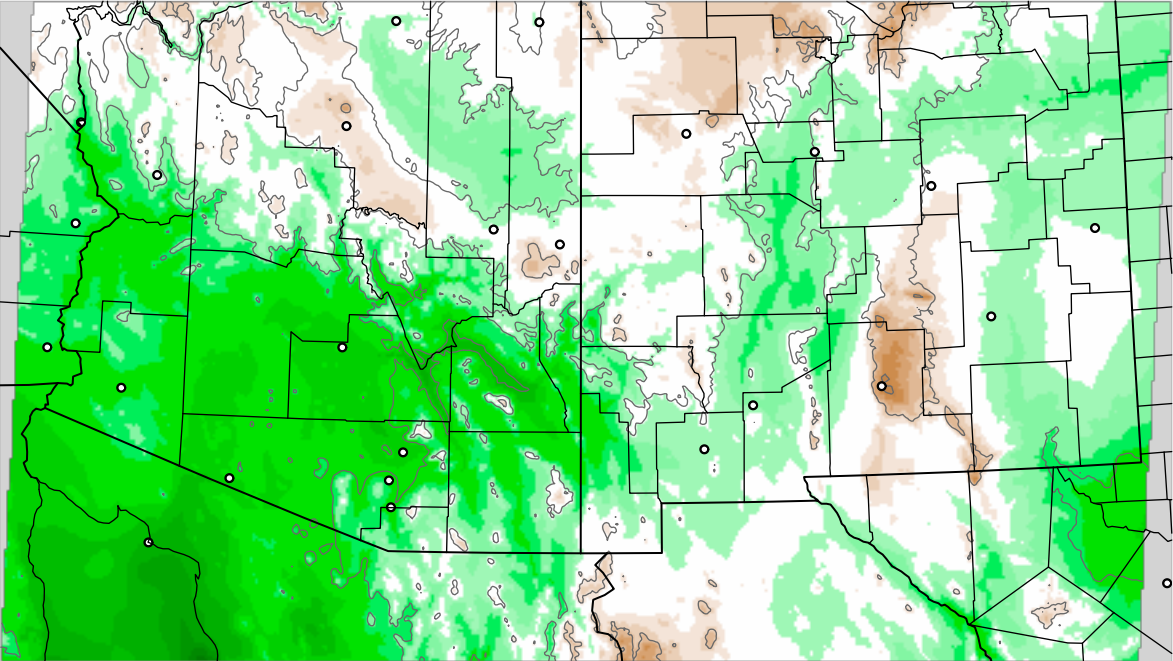

Corrected PWV 26 Aug 2021 11:45 UTC

PWV Error(mm) Obs-Init

Corrected PWV 26 Aug 2021 11:45 UTC

PWV Error(mm) Obs-Init