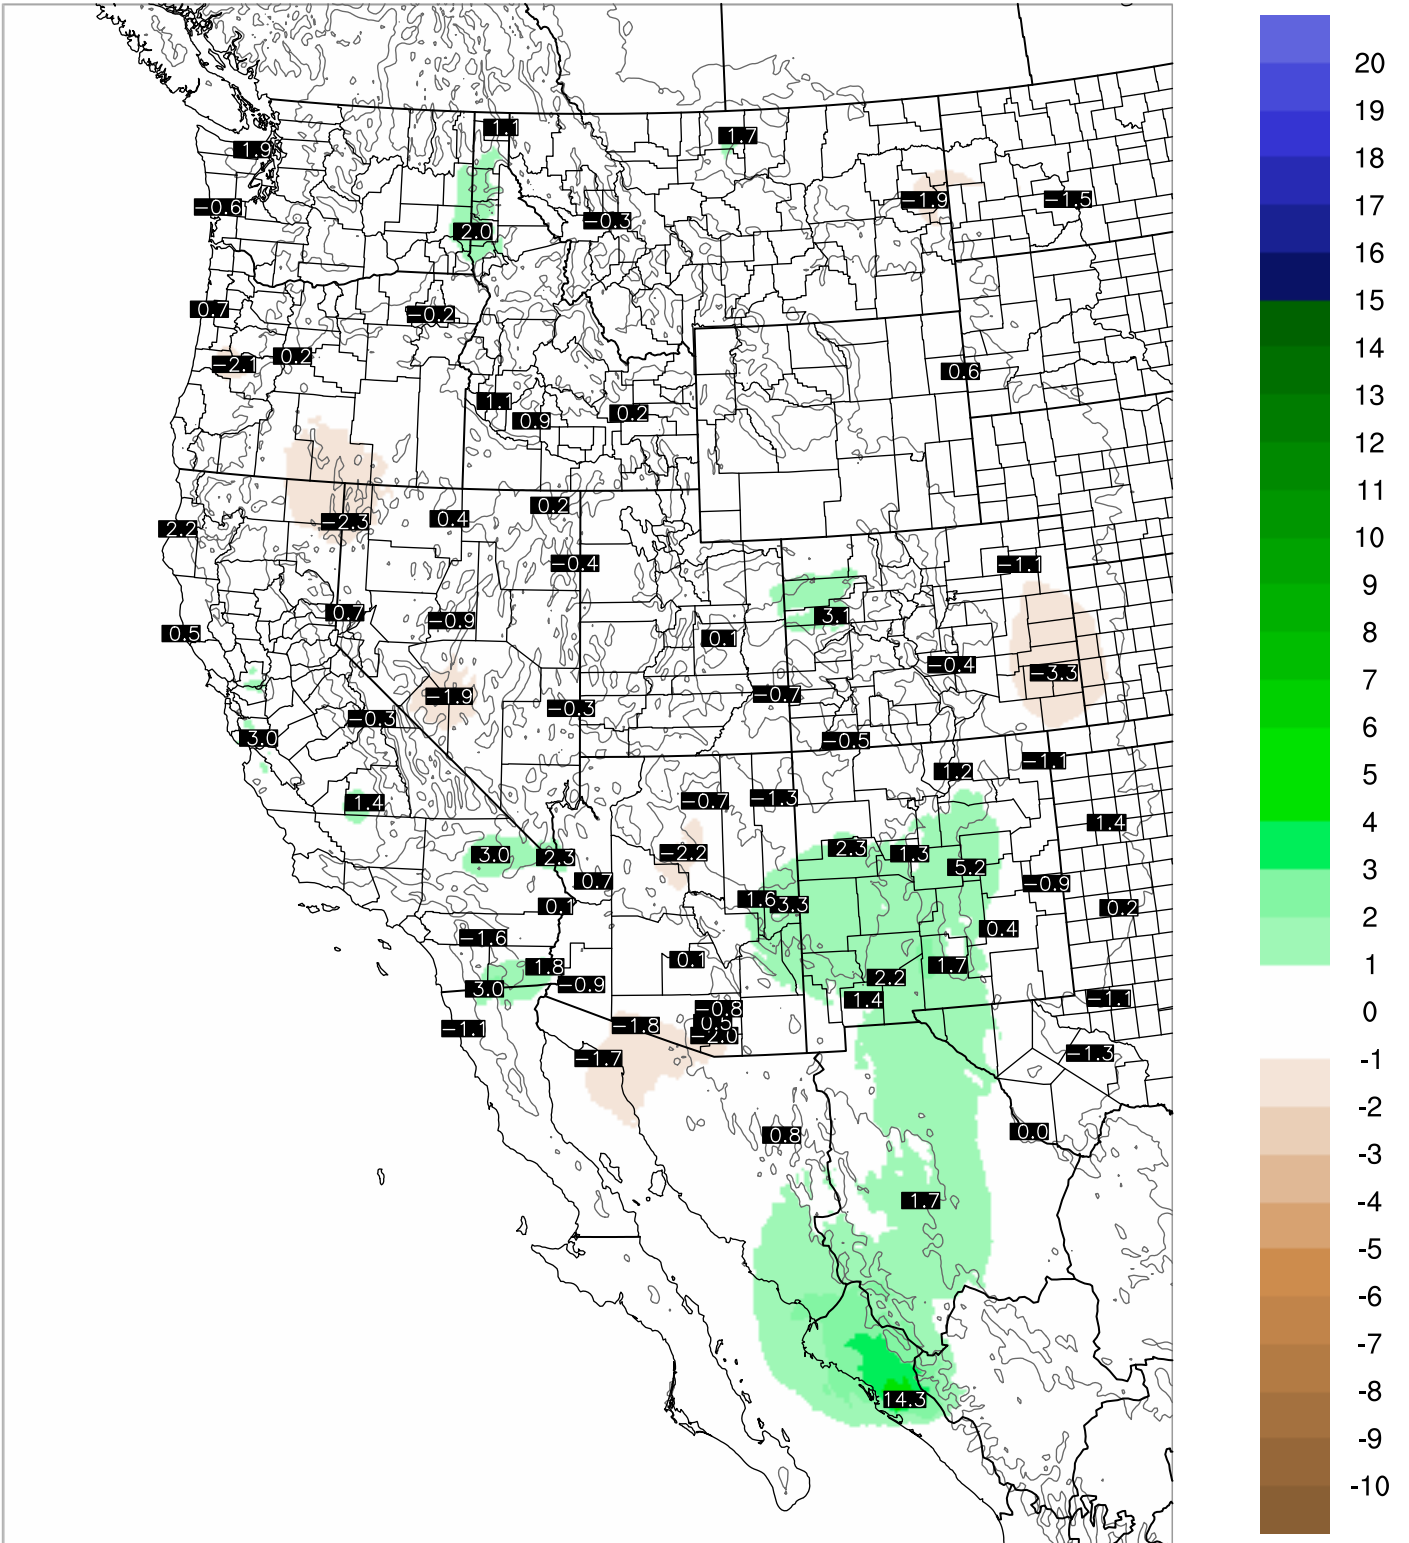

Corrected PWV 26 Aug 2021 11:45 UTC

PWV Error(mm) Obs-Init

Corrected PWV 26 Aug 2021 11:45 UTC

PWV Error(mm) Obs-Init