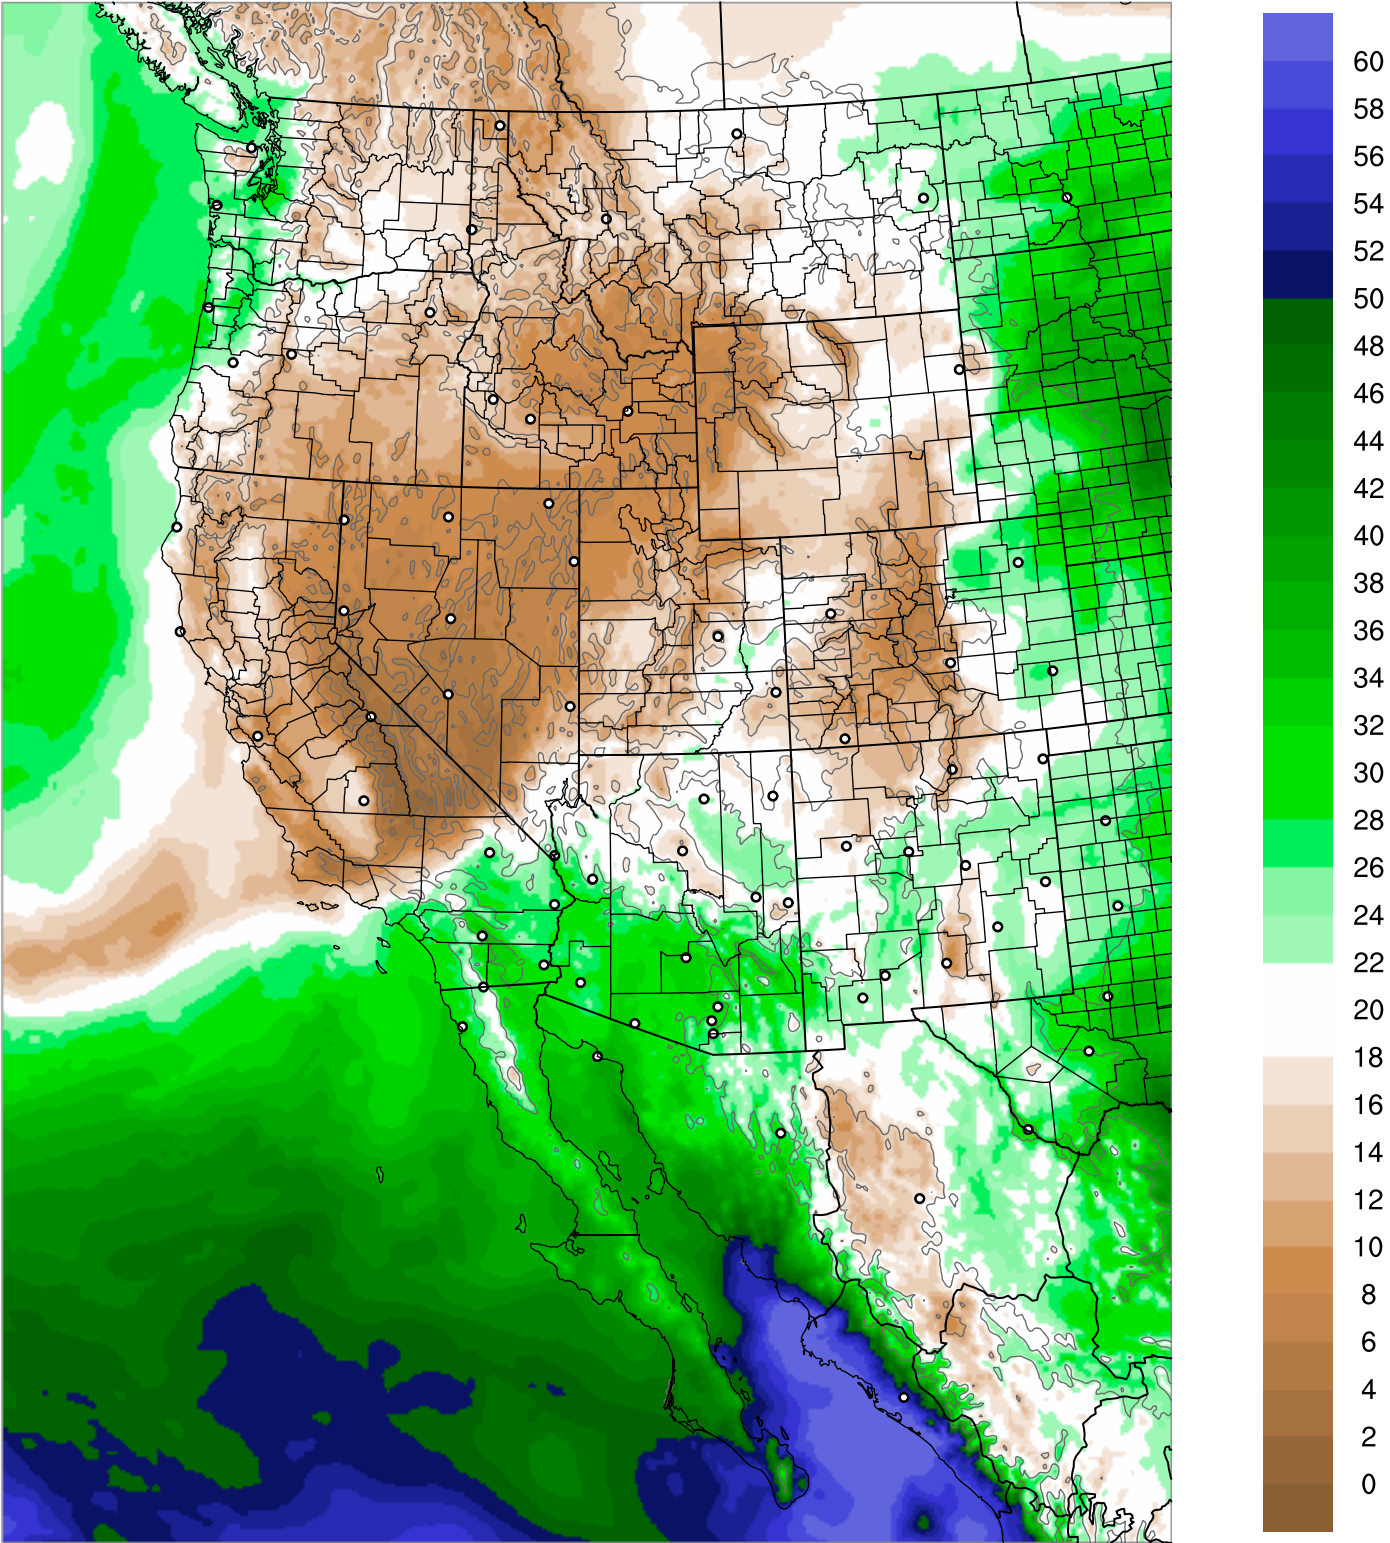

Corrected PWV 26 Aug 2021 11:45 UTC

PWV Error(mm) Obs-Init

Corrected PWV 26 Aug 2021 11:45 UTC

PWV Error(mm) Obs-Init