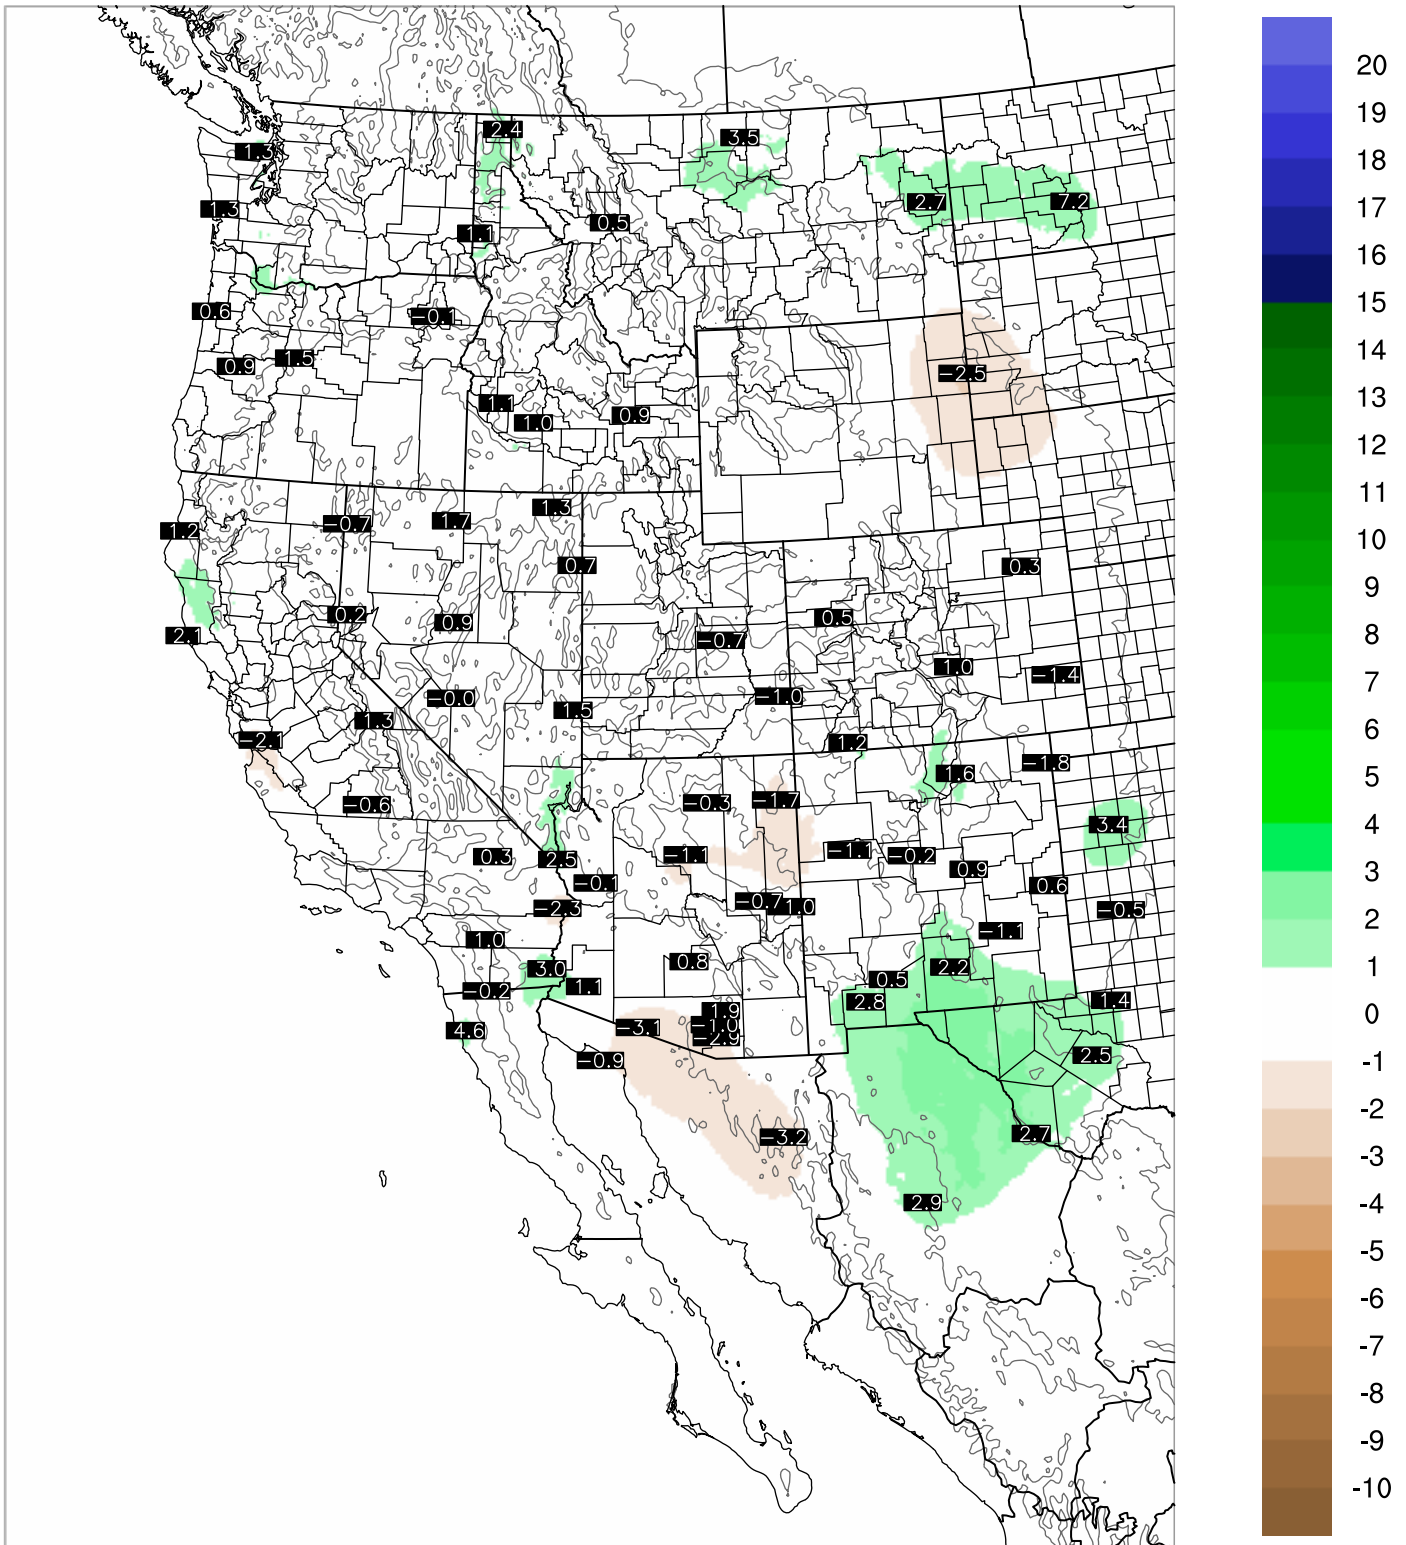

# Corrected PWV 24 Aug 2021 11:45 UTC

# PWV Error(mm) Obs-Init

Corrected PWV 24 Aug 2021 11:45 UTC

PWV Error(mm) Obs-Init