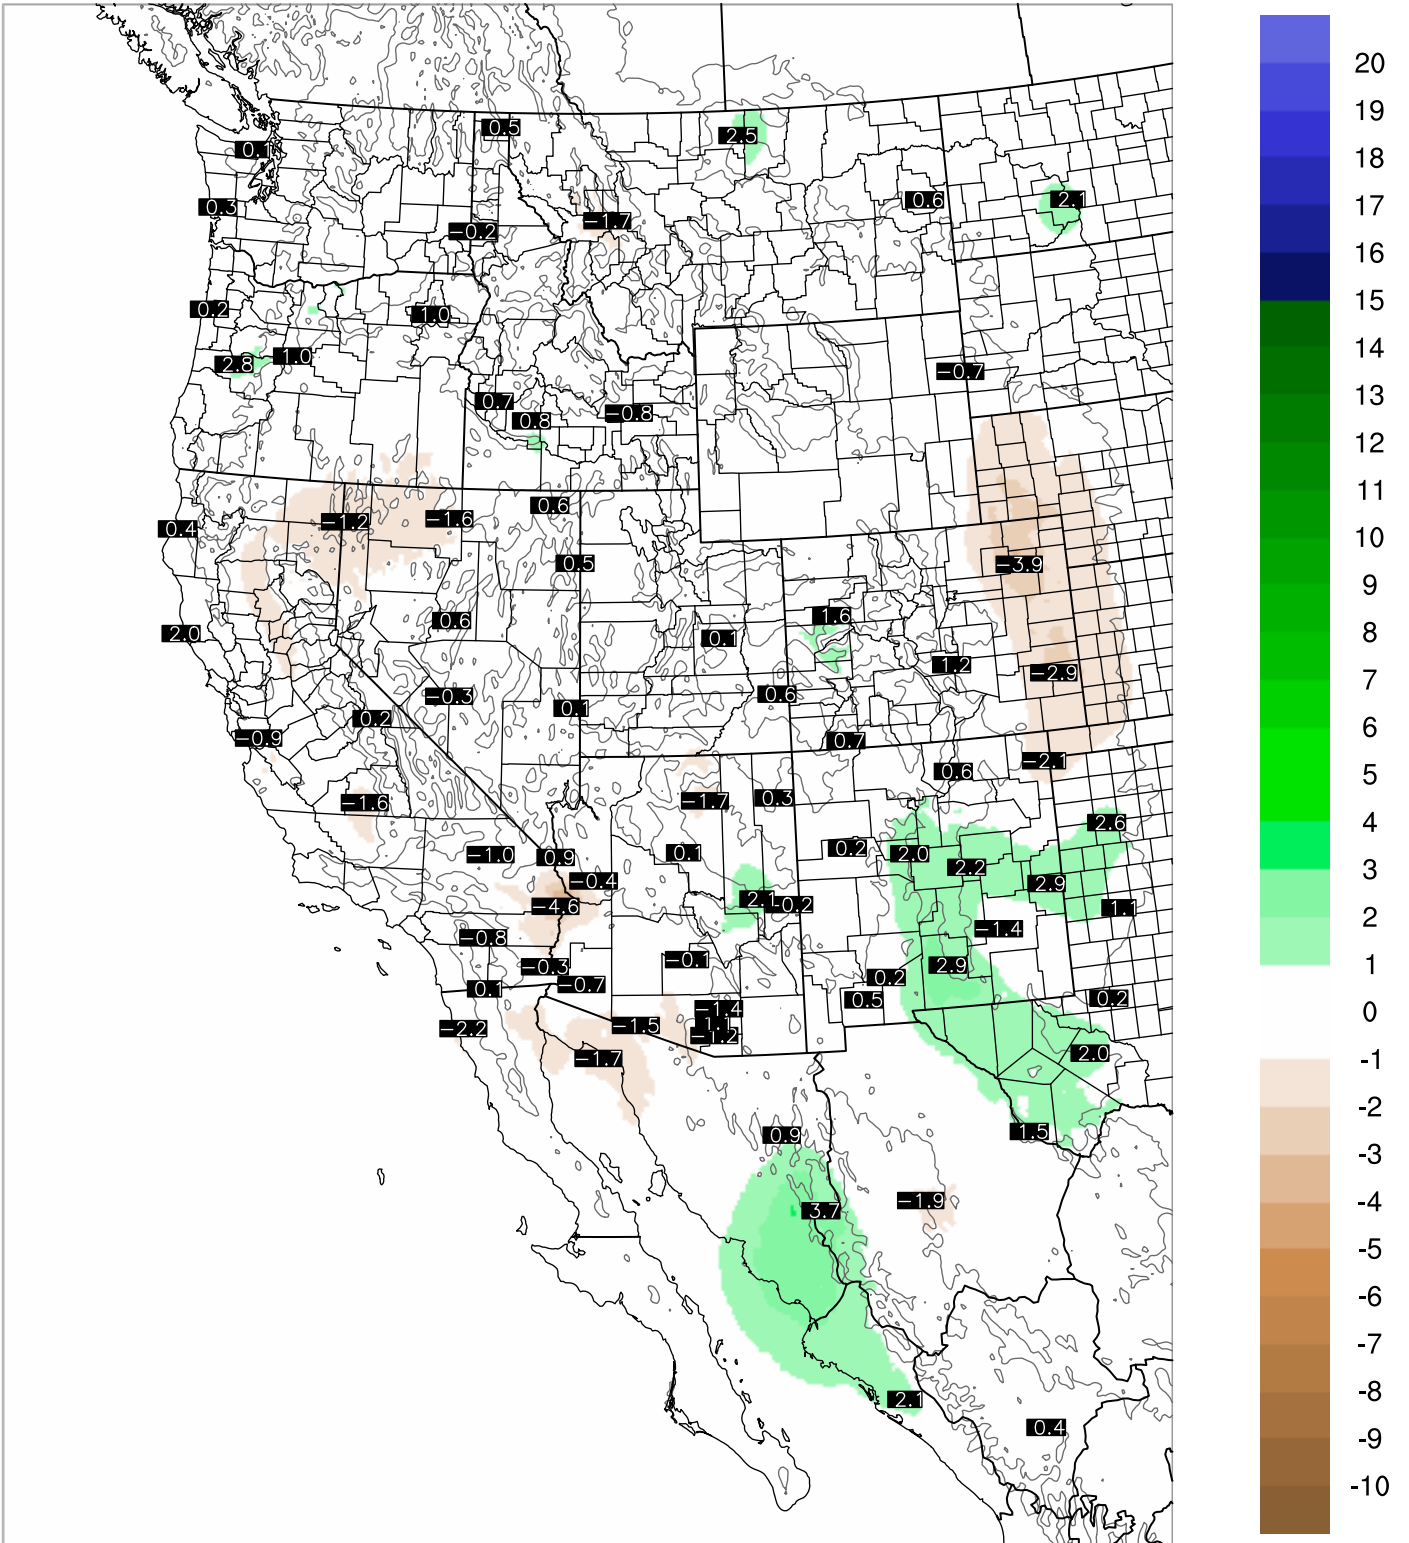

Corrected PWV 22 Aug 2021 11:45 UTC

PWV Error(mm) Obs-Init

Corrected PWV 22 Aug 2021 11:45 UTC

PWV Error(mm) Obs-Init