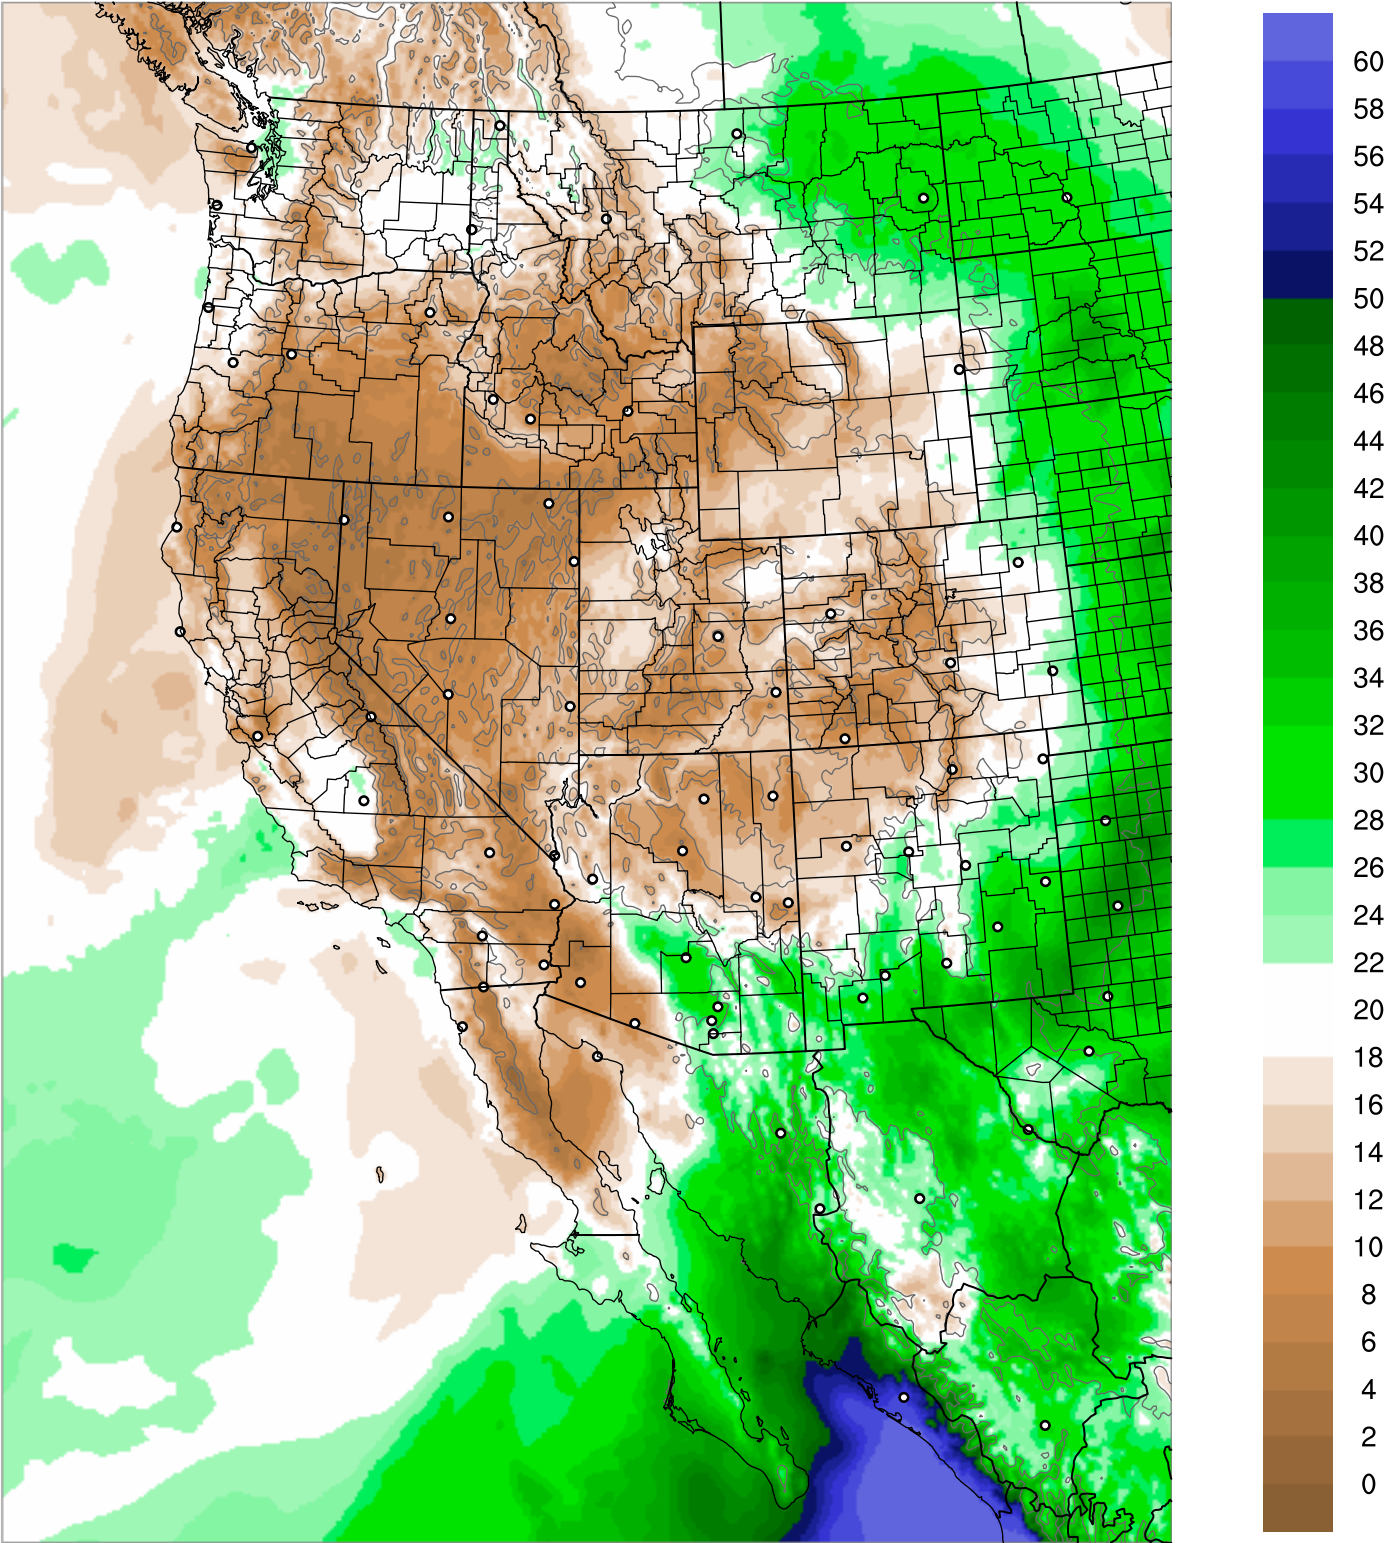

Corrected PWV 22 Aug 2021 11:45 UTC

PWV Error(mm) Obs-Init

Corrected PWV 22 Aug 2021 11:45 UTC

PWV Error(mm) Obs-Init