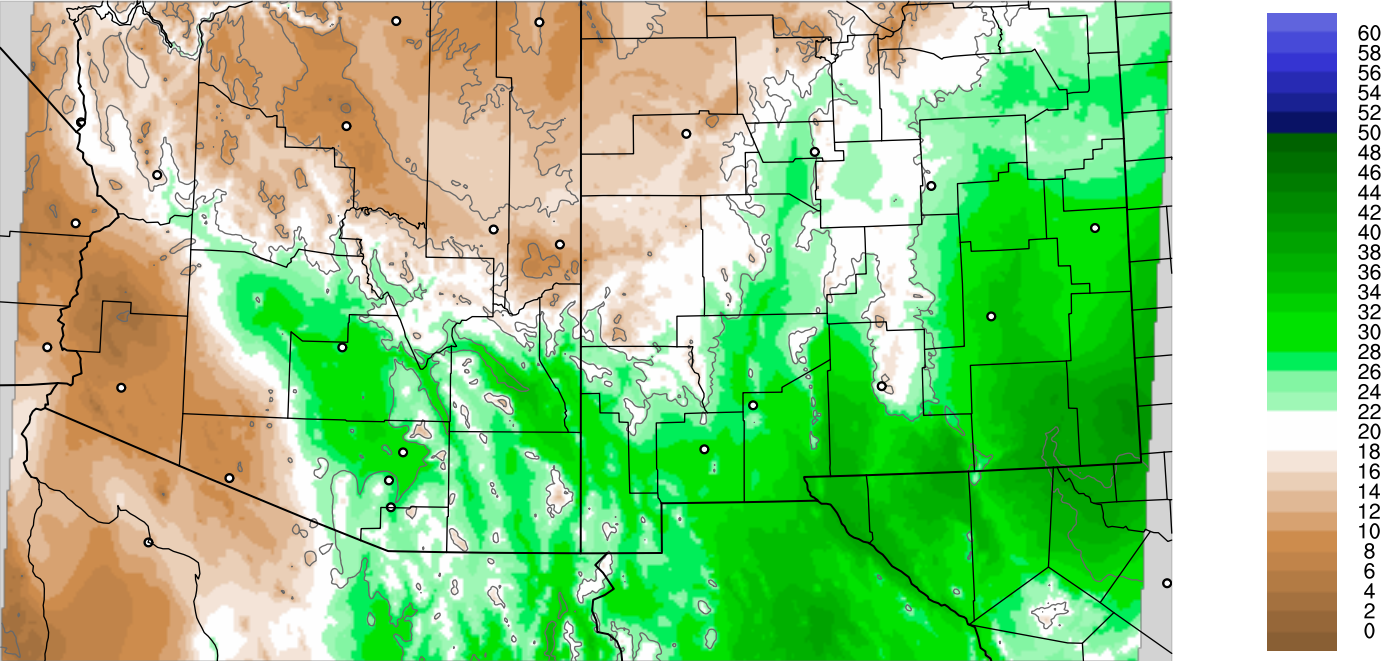

Corrected PWV 22 Aug 2021 11:45 UTC

PWV Error(mm) Obs-Init

Corrected PWV 22 Aug 2021 11:45 UTC

PWV Error(mm) Obs-Init