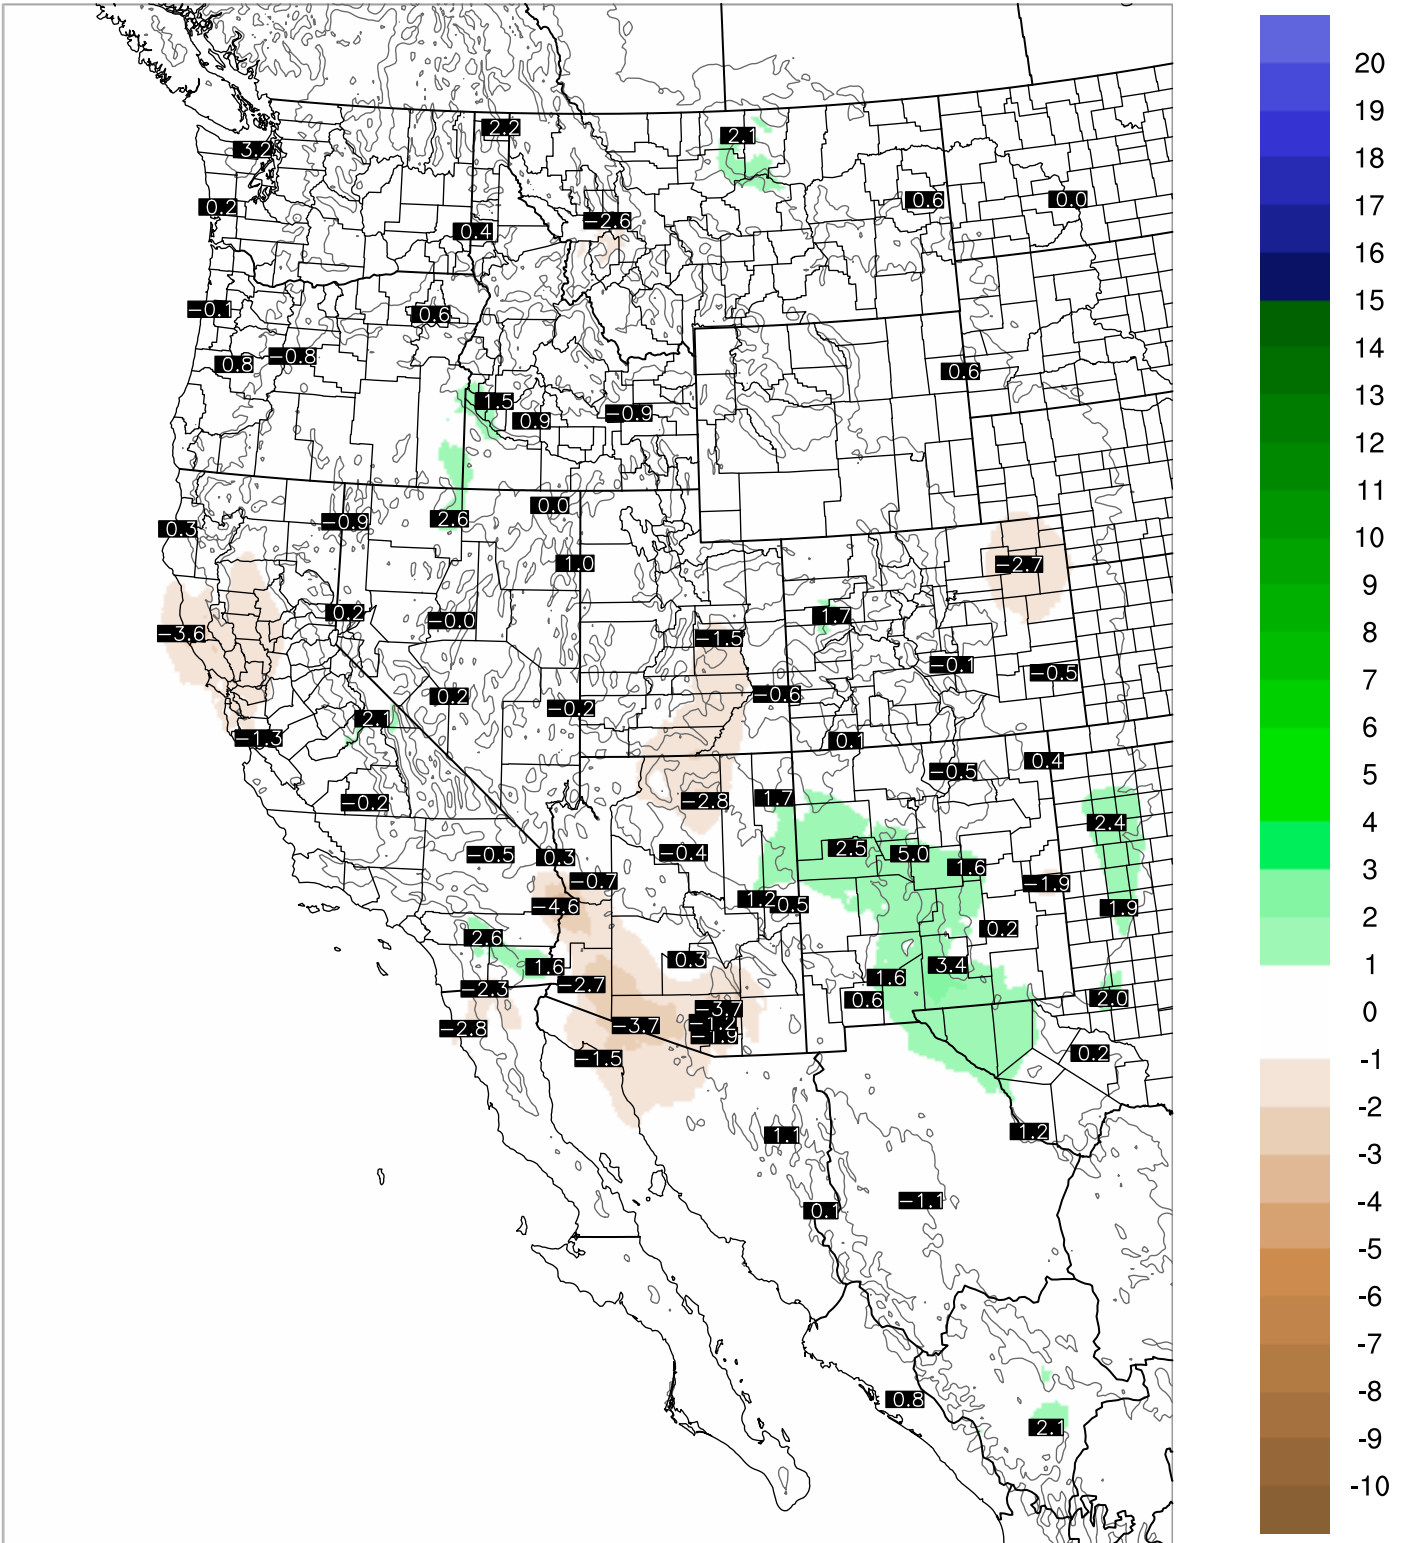

Corrected PWV 21 Aug 2021 11:45 UTC

PWV Error(mm) Obs-Init

Corrected PWV 21 Aug 2021 11:45 UTC

PWV Error(mm) Obs-Init