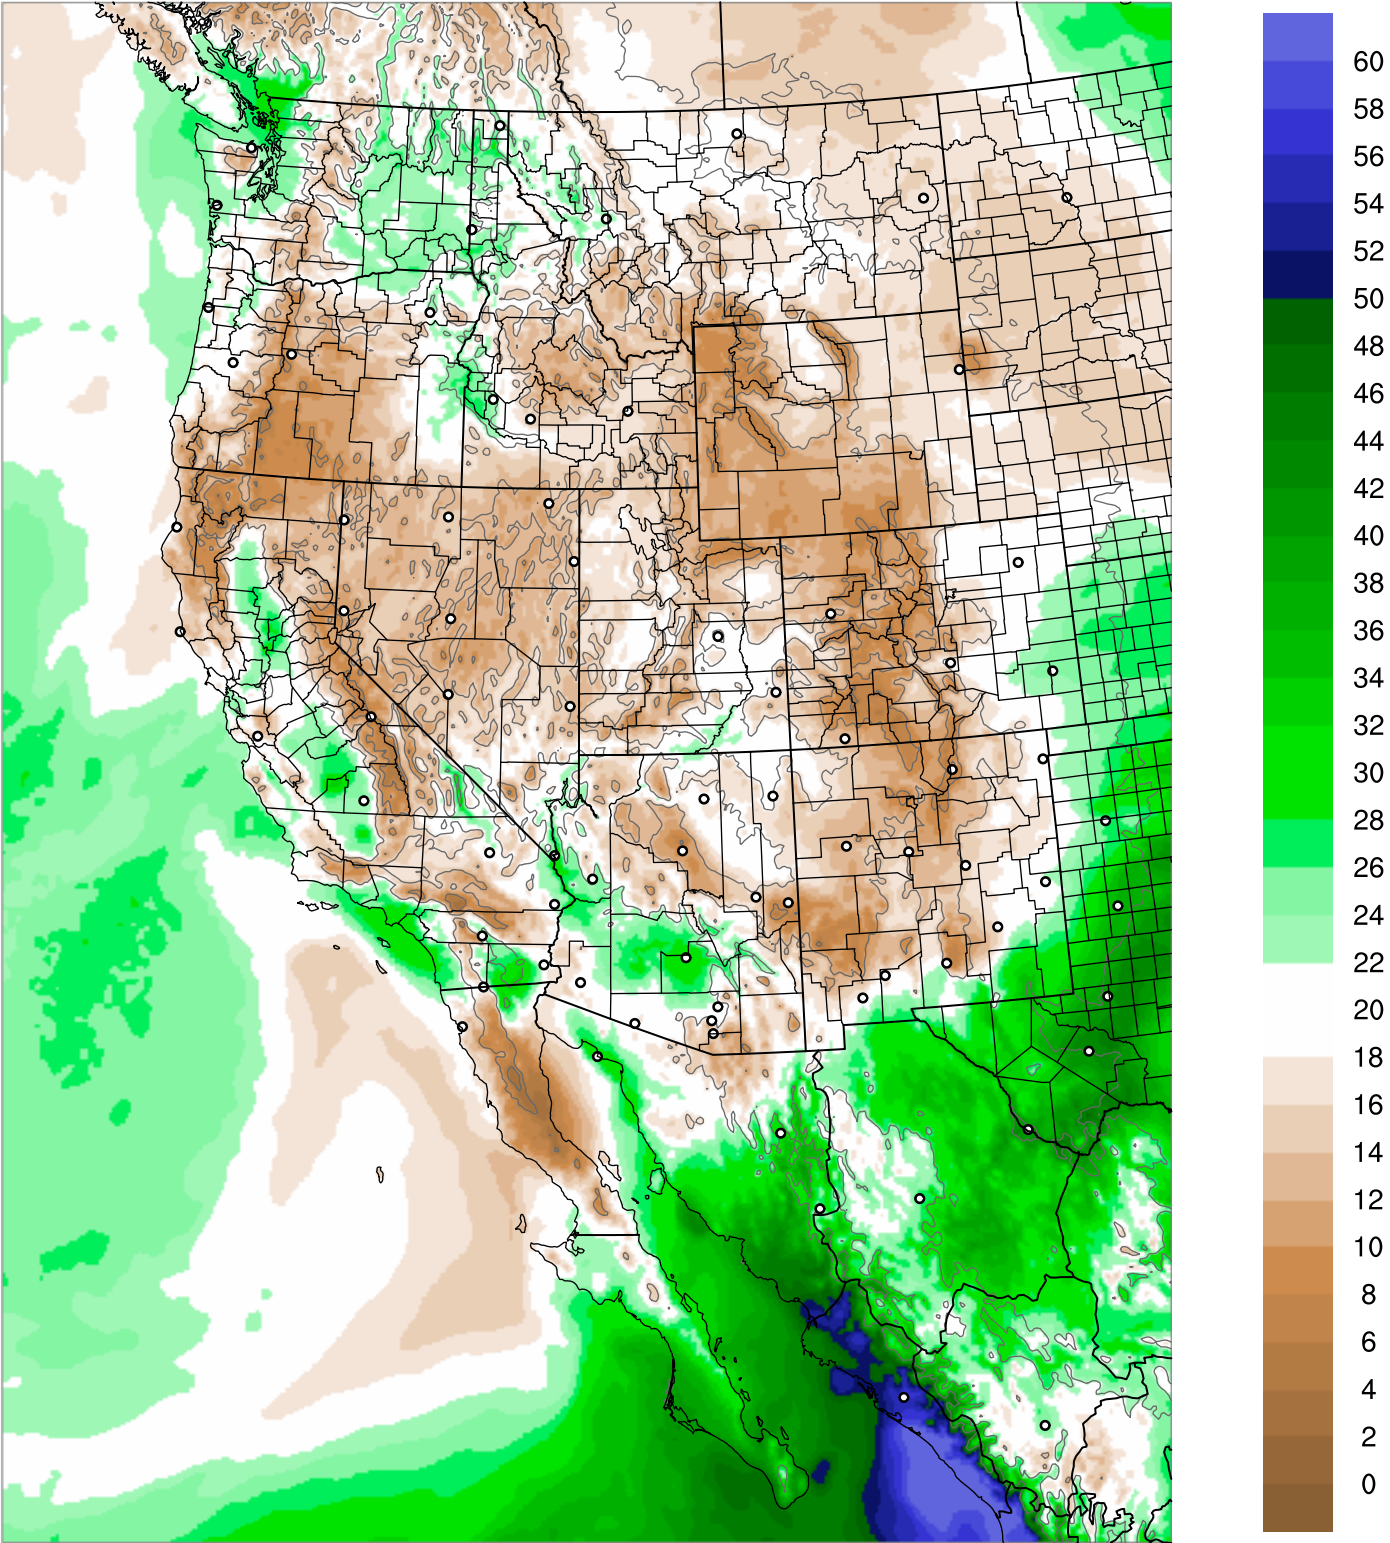

Corrected PWV 21 Aug 2021 11:45 UTC

PWV Error(mm) Obs-Init

Corrected PWV 21 Aug 2021 11:45 UTC

PWV Error(mm) Obs-Init