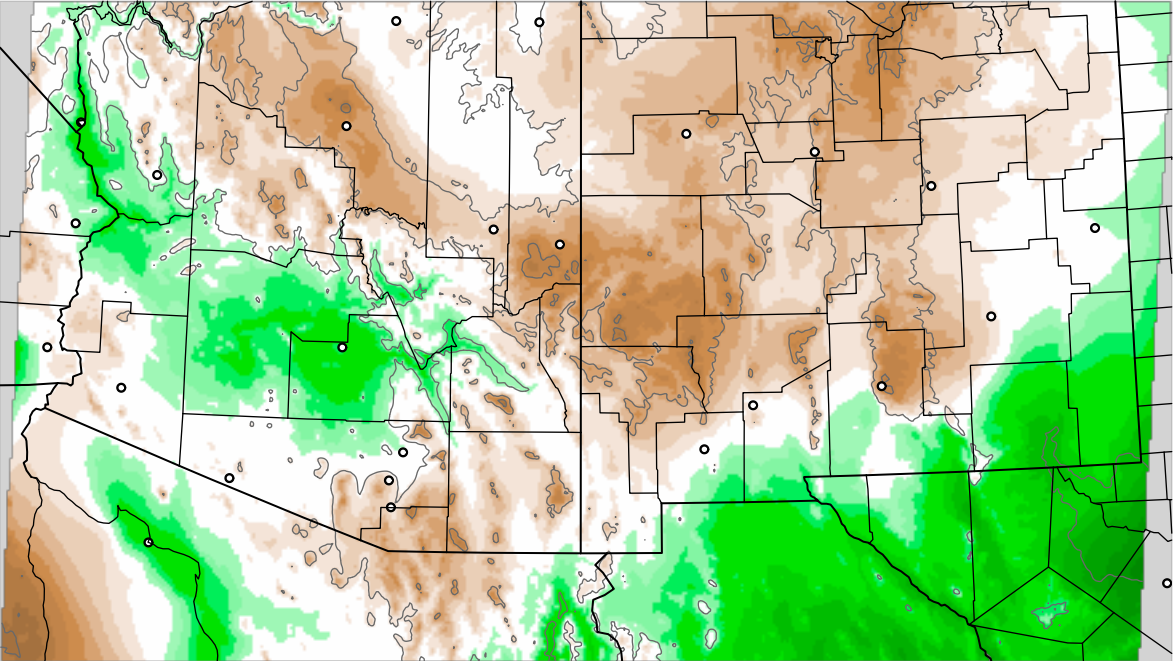

Corrected PWV 21 Aug 2021 11:45 UTC

PWV Error(mm) Obs-Init

Corrected PWV 21 Aug 2021 11:45 UTC

PWV Error(mm) Obs-Init