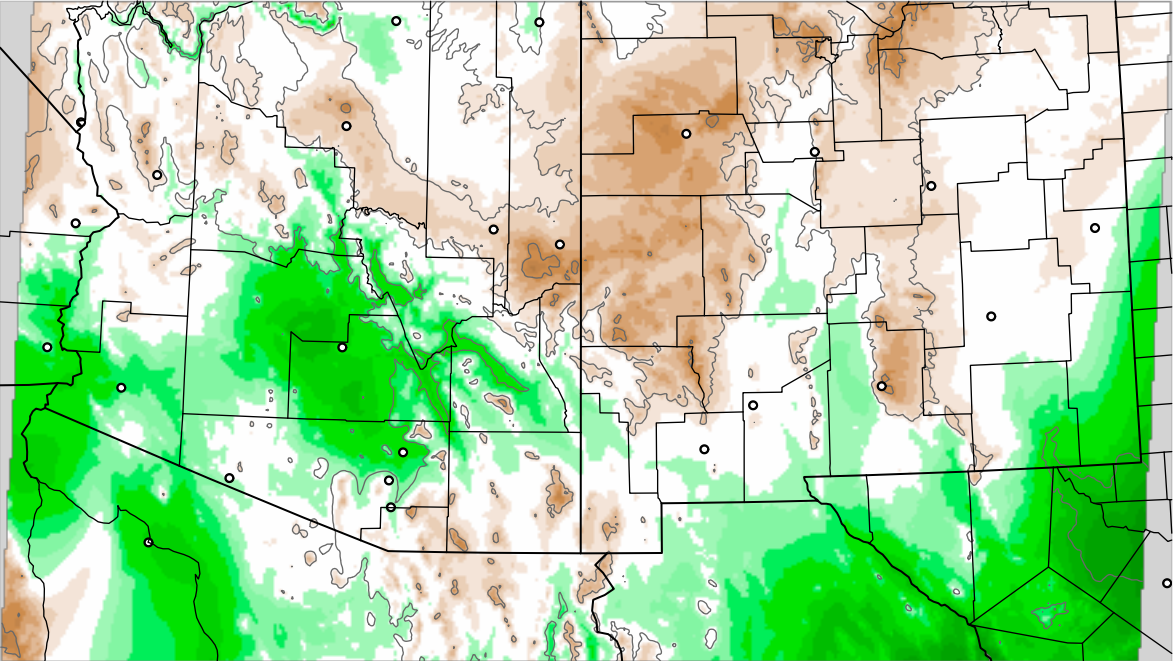

Corrected PWV 20 Aug 2021 11:45 UTC

PWV Error(mm) Obs-Init

Corrected PWV 20 Aug 2021 11:45 UTC

PWV Error(mm) Obs-Init