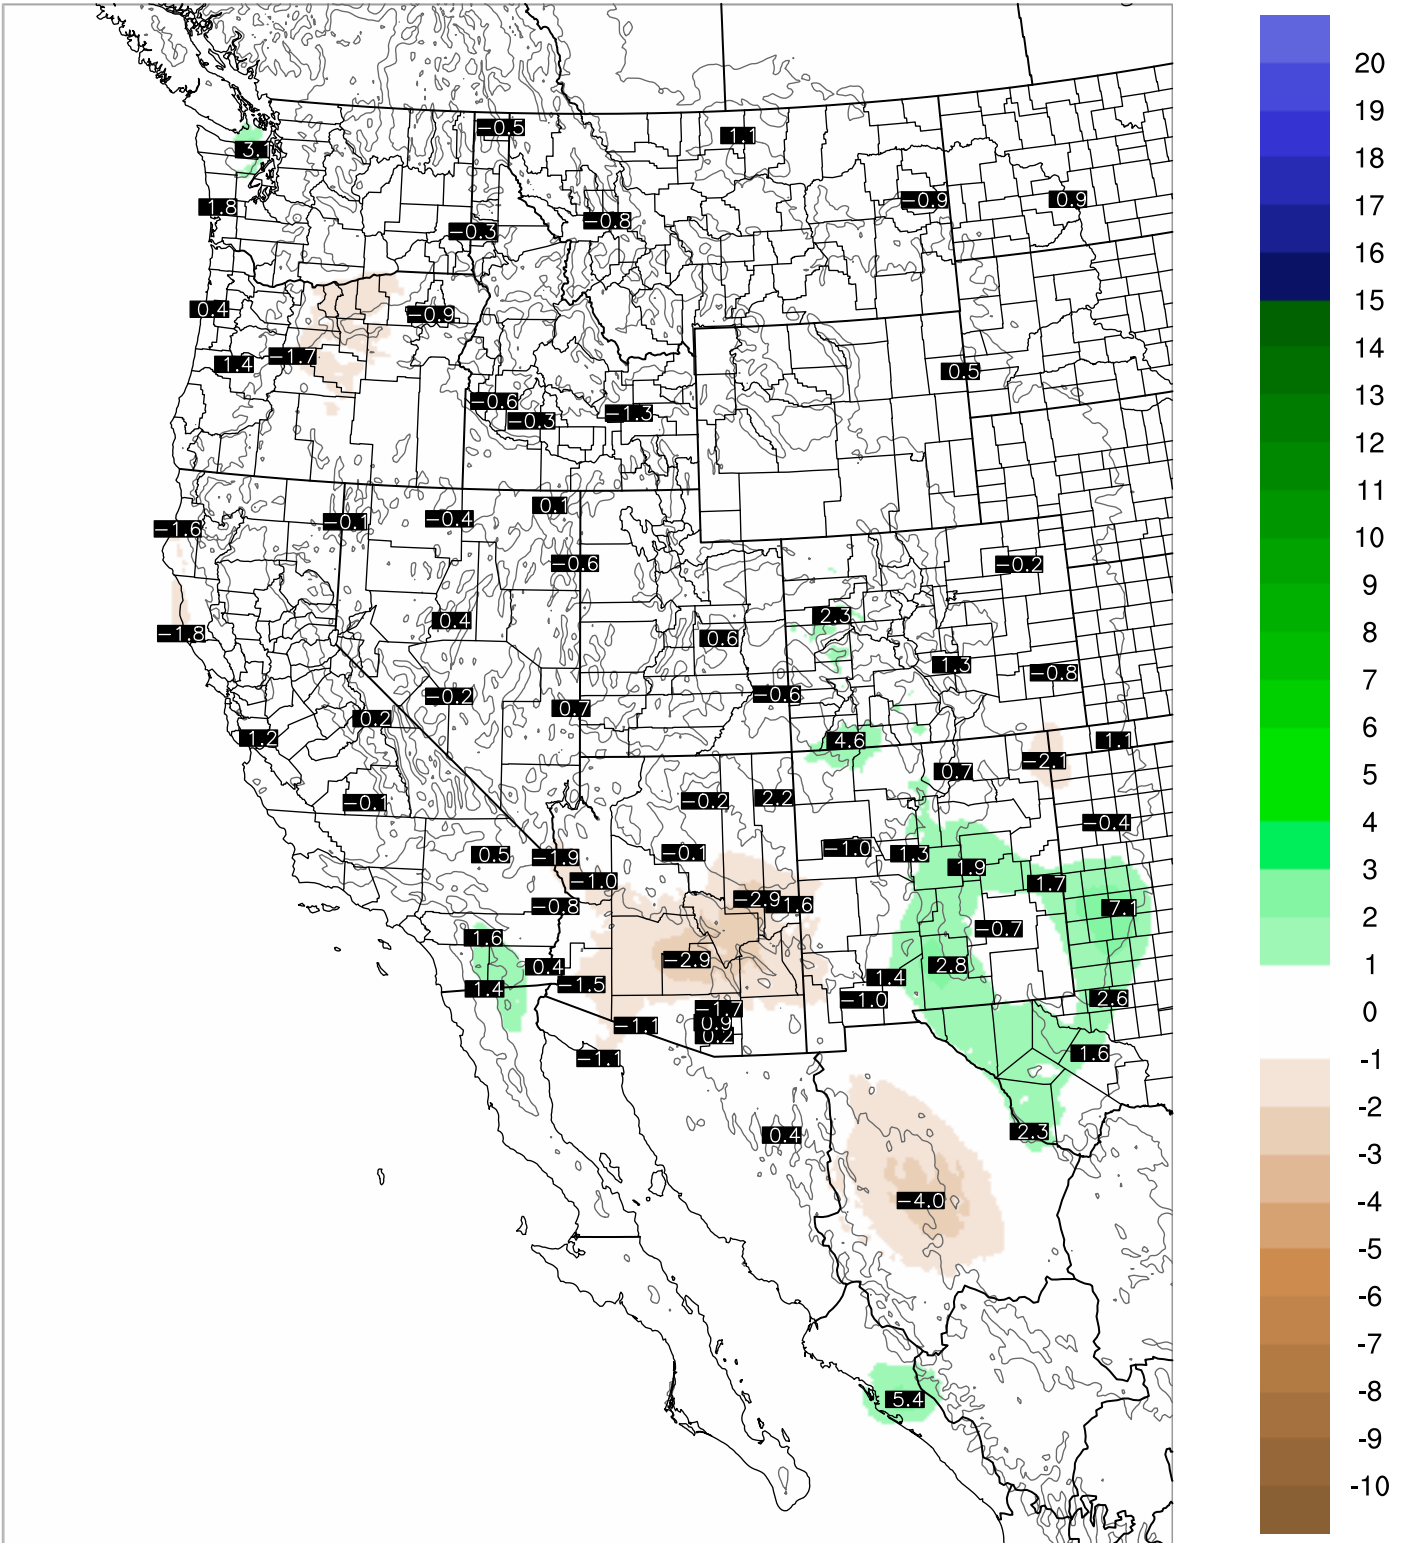

Corrected PWV 20 Aug 2021 11:45 UTC

PWV Error(mm) Obs-Init

Corrected PWV 20 Aug 2021 11:45 UTC

PWV Error(mm) Obs-Init