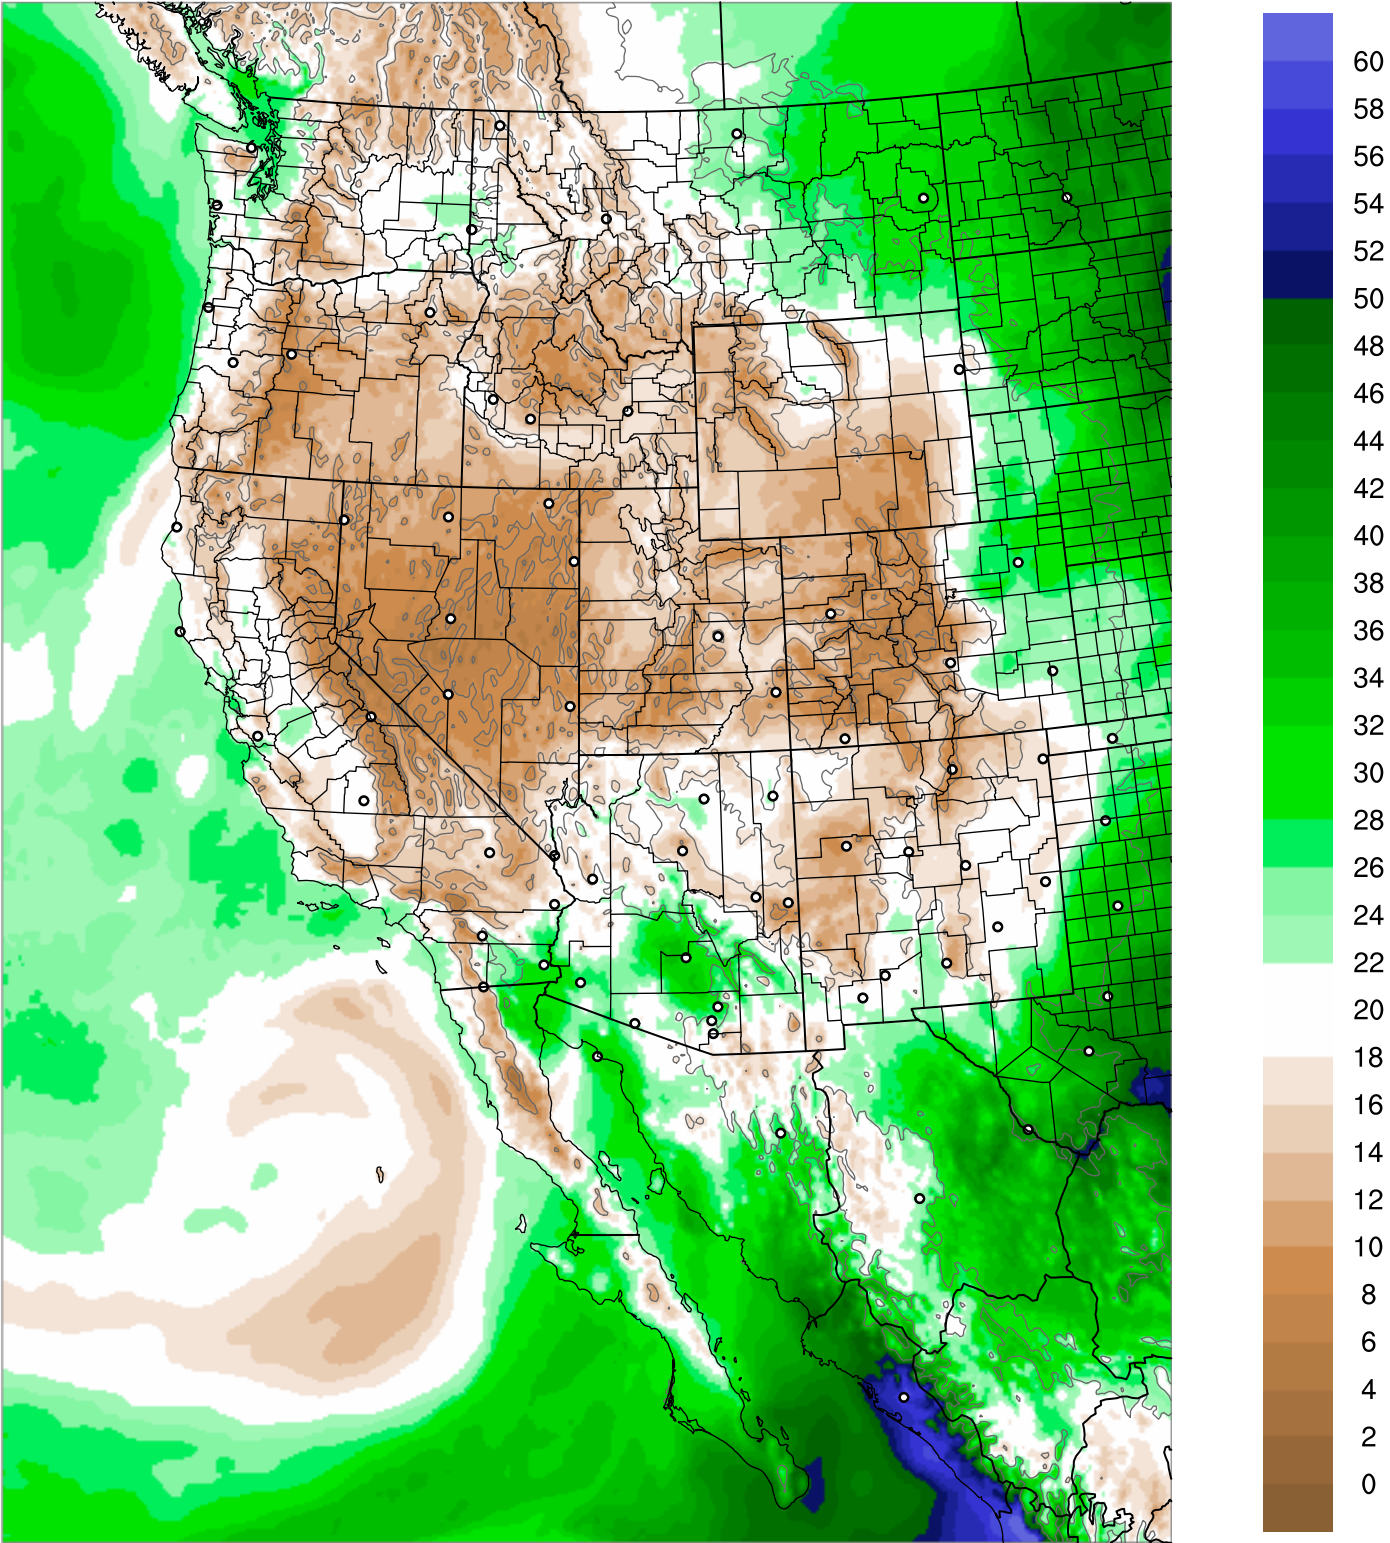

Corrected PWV 20 Aug 2021 11:45 UTC

PWV Error(mm) Obs-Init

Corrected PWV 20 Aug 2021 11:45 UTC

PWV Error(mm) Obs-Init