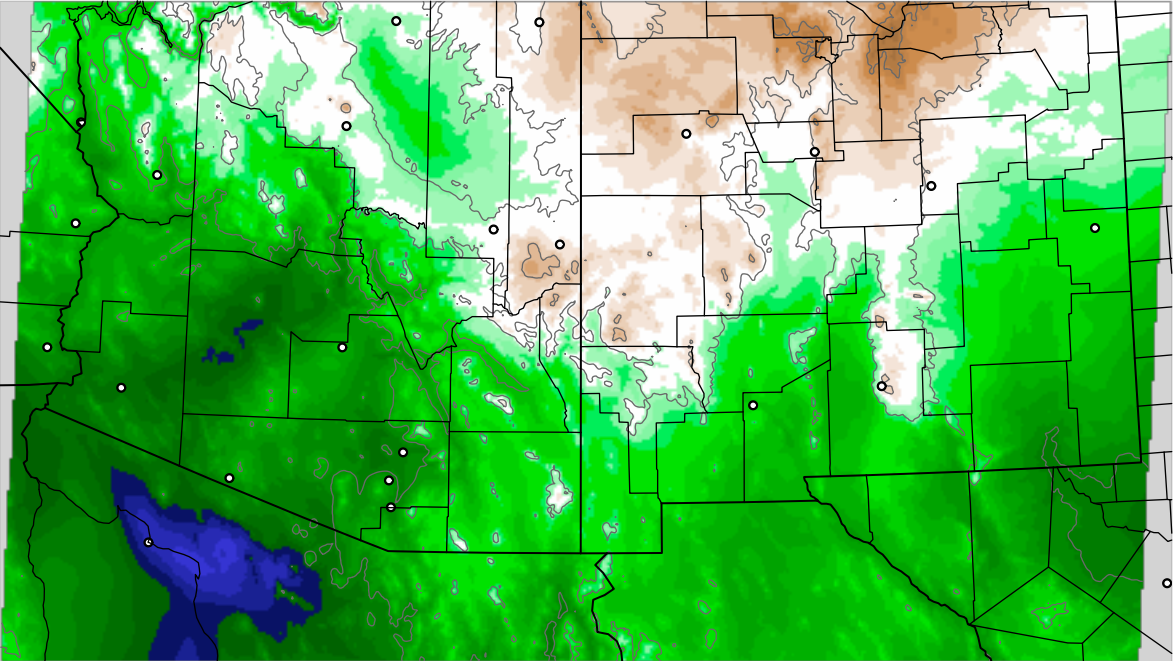

# PWV Error(mm) Obs-Init

Corrected PWV 17 Aug 2021 11:45 UTC

PWV Error(mm) Obs-Init