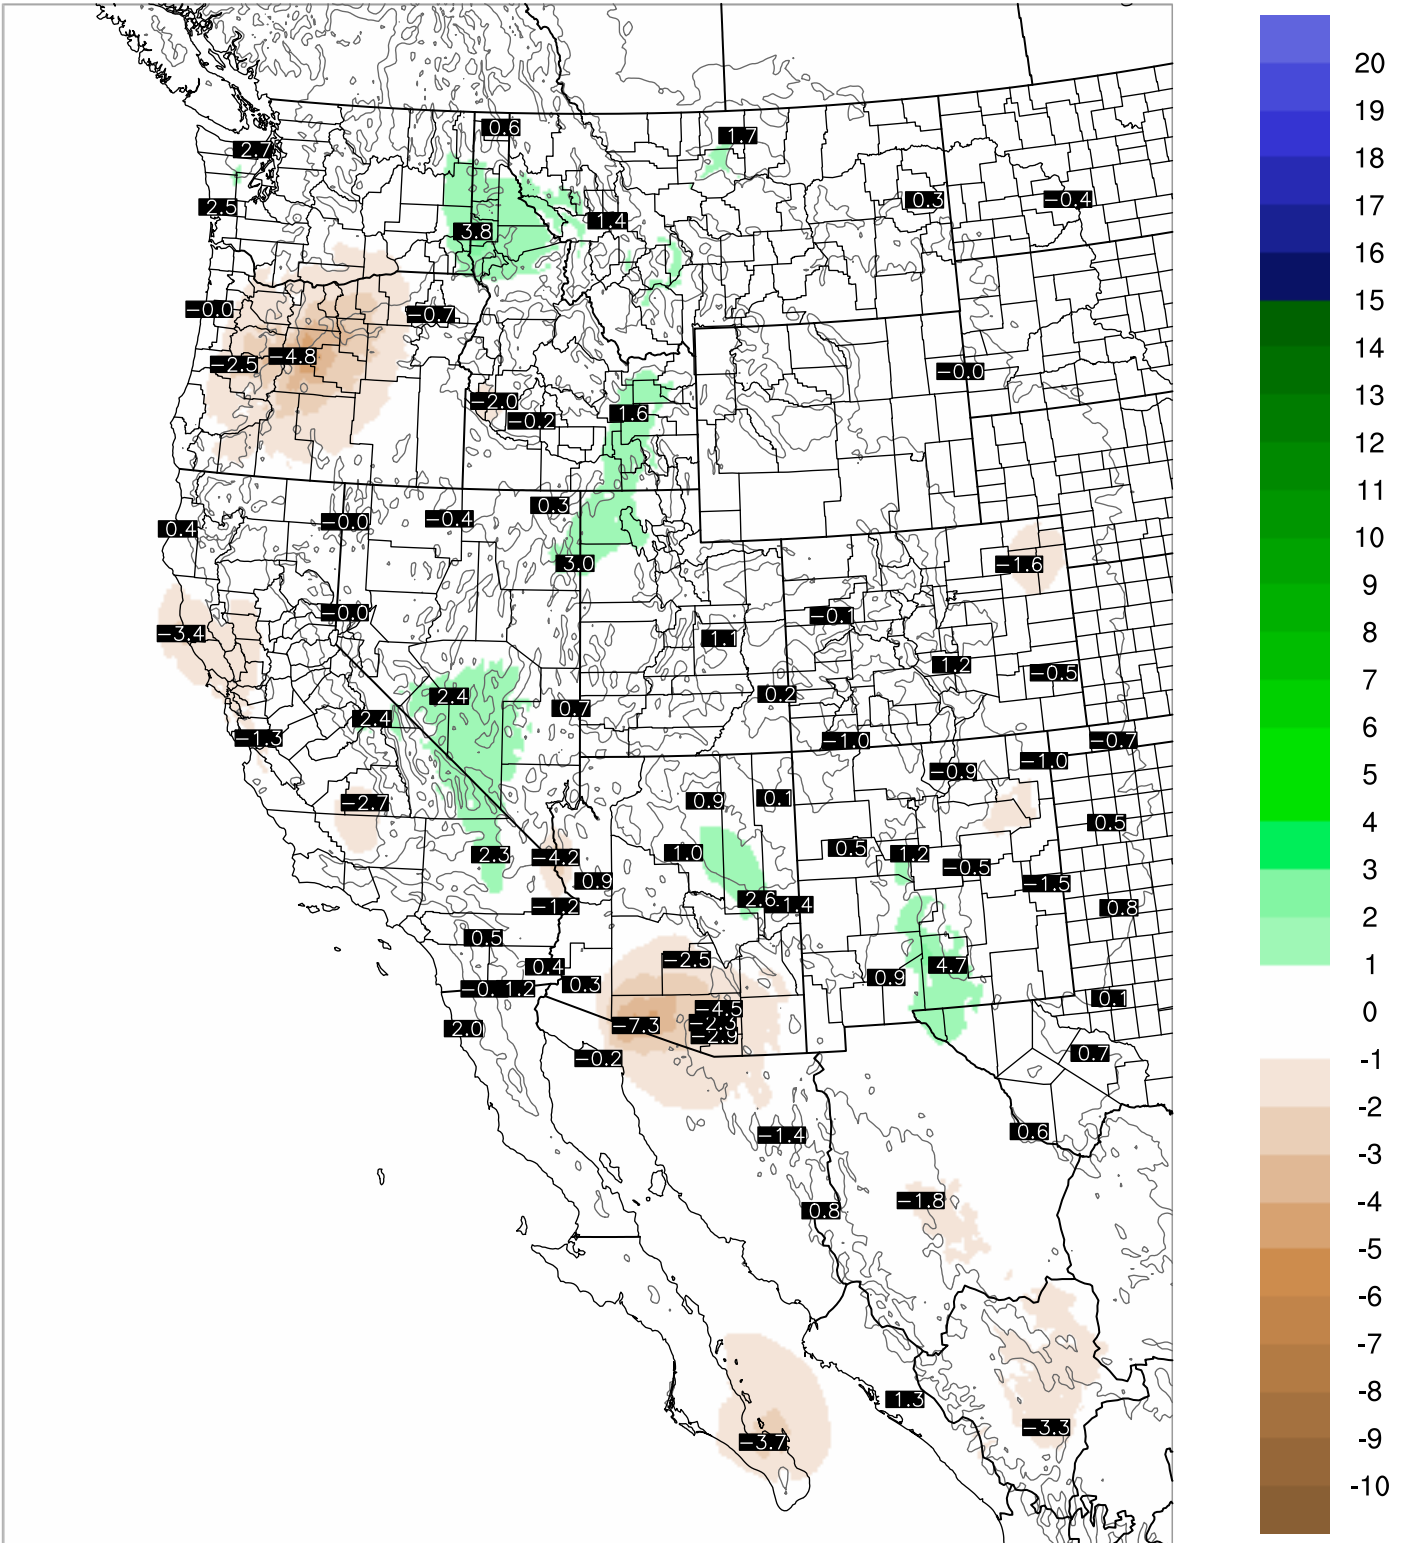

# Corrected PWV 17 Aug 2021 11:45 UTC

# PWV Error(mm) Obs-Init

Corrected PWV 17 Aug 2021 11:45 UTC

PWV Error(mm) Obs-Init