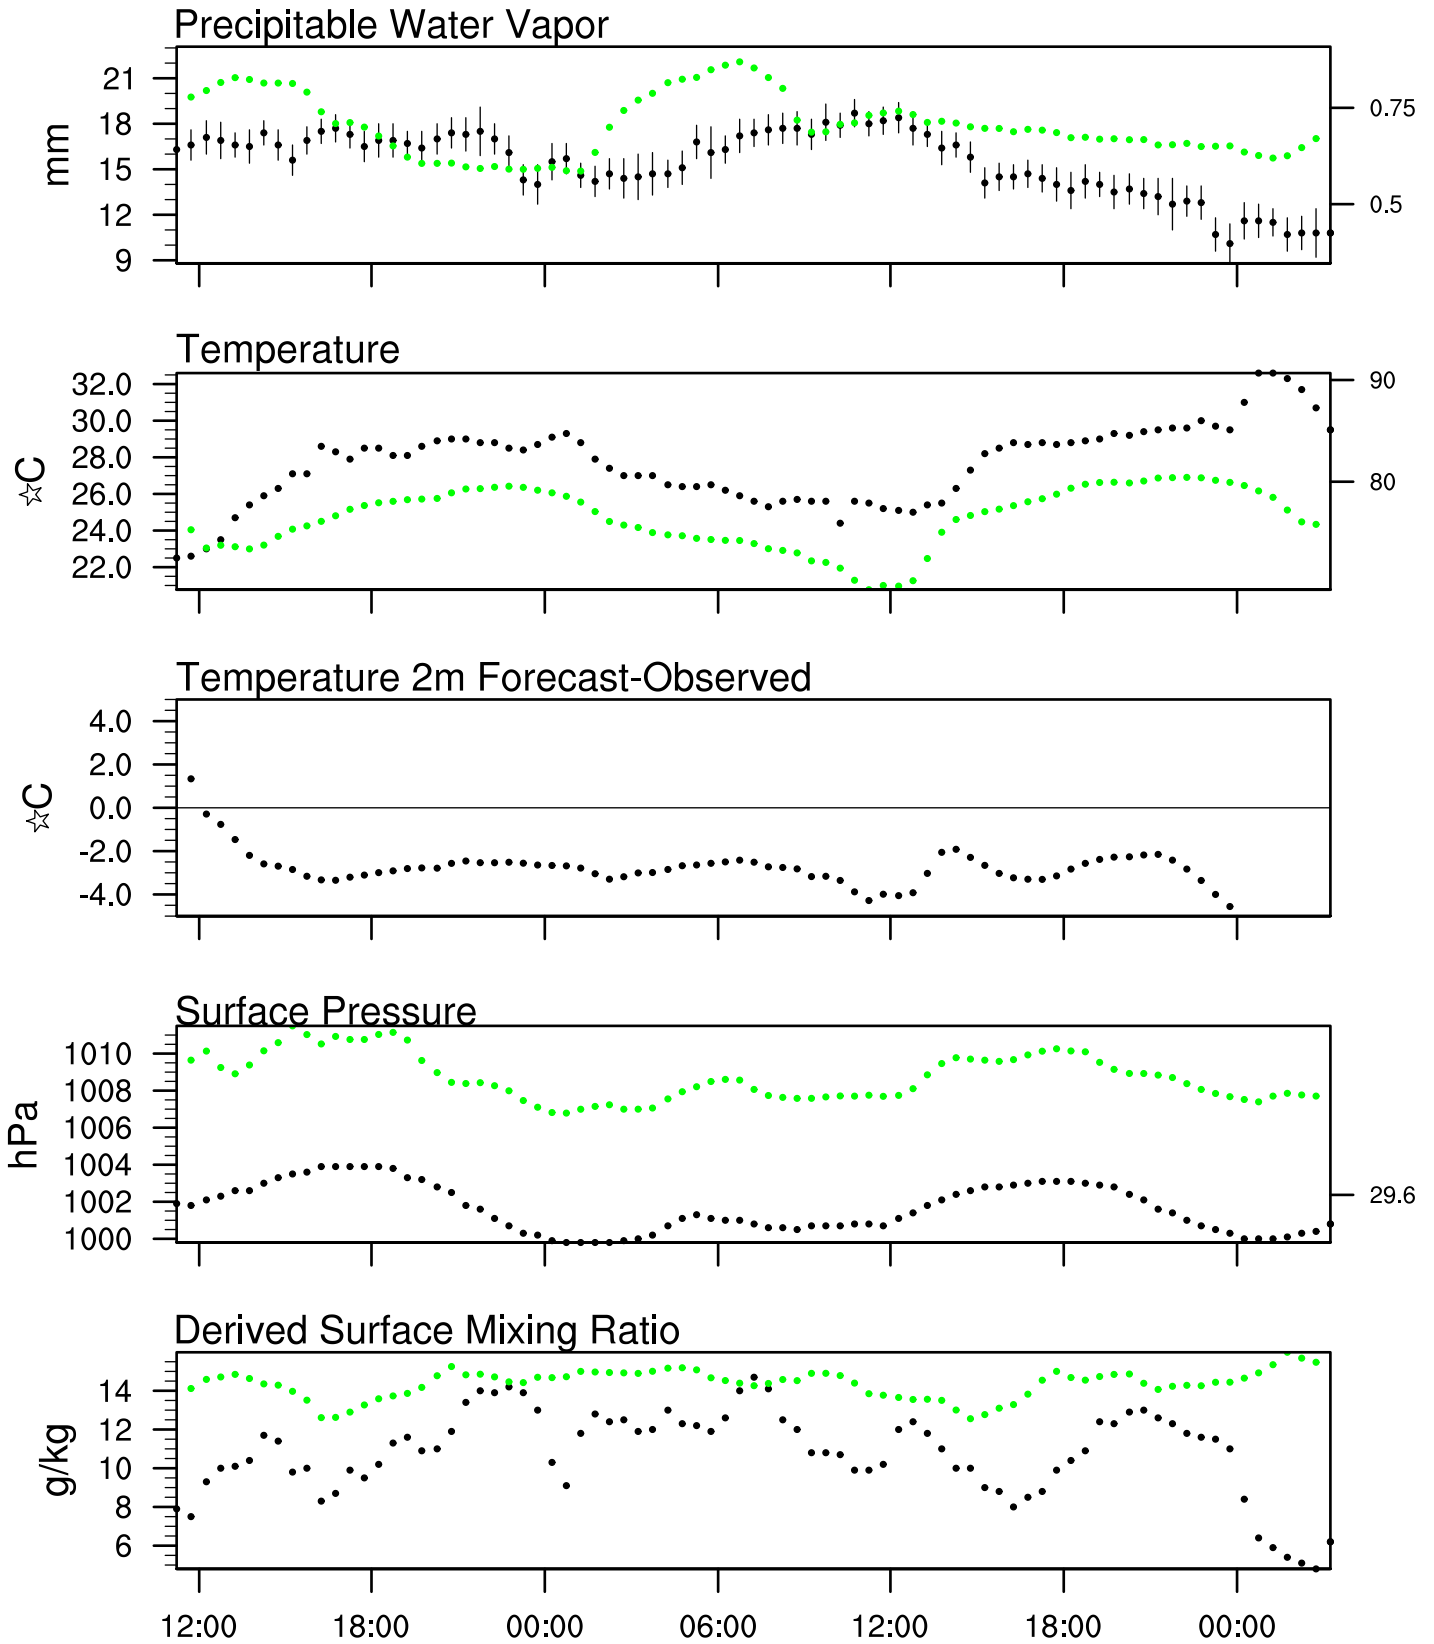

Puerto Penasco, Son

2 Jun 2021 11:45 UTC - 4 Jun 2021 3:15 UTC

Puerto Penasco, Son 2Jun 2021 11Z

Plcl=936 Tlcl[C]=18 Shox=4 Pwat[cm]=2 Cape[J]= 1439

Puerto Penasco, Son 2Jun 2021 17Z

Ptcl=908 Tlcl[C]=16 Shox=5 Pwat[cm]=2 Cape[J]= 702