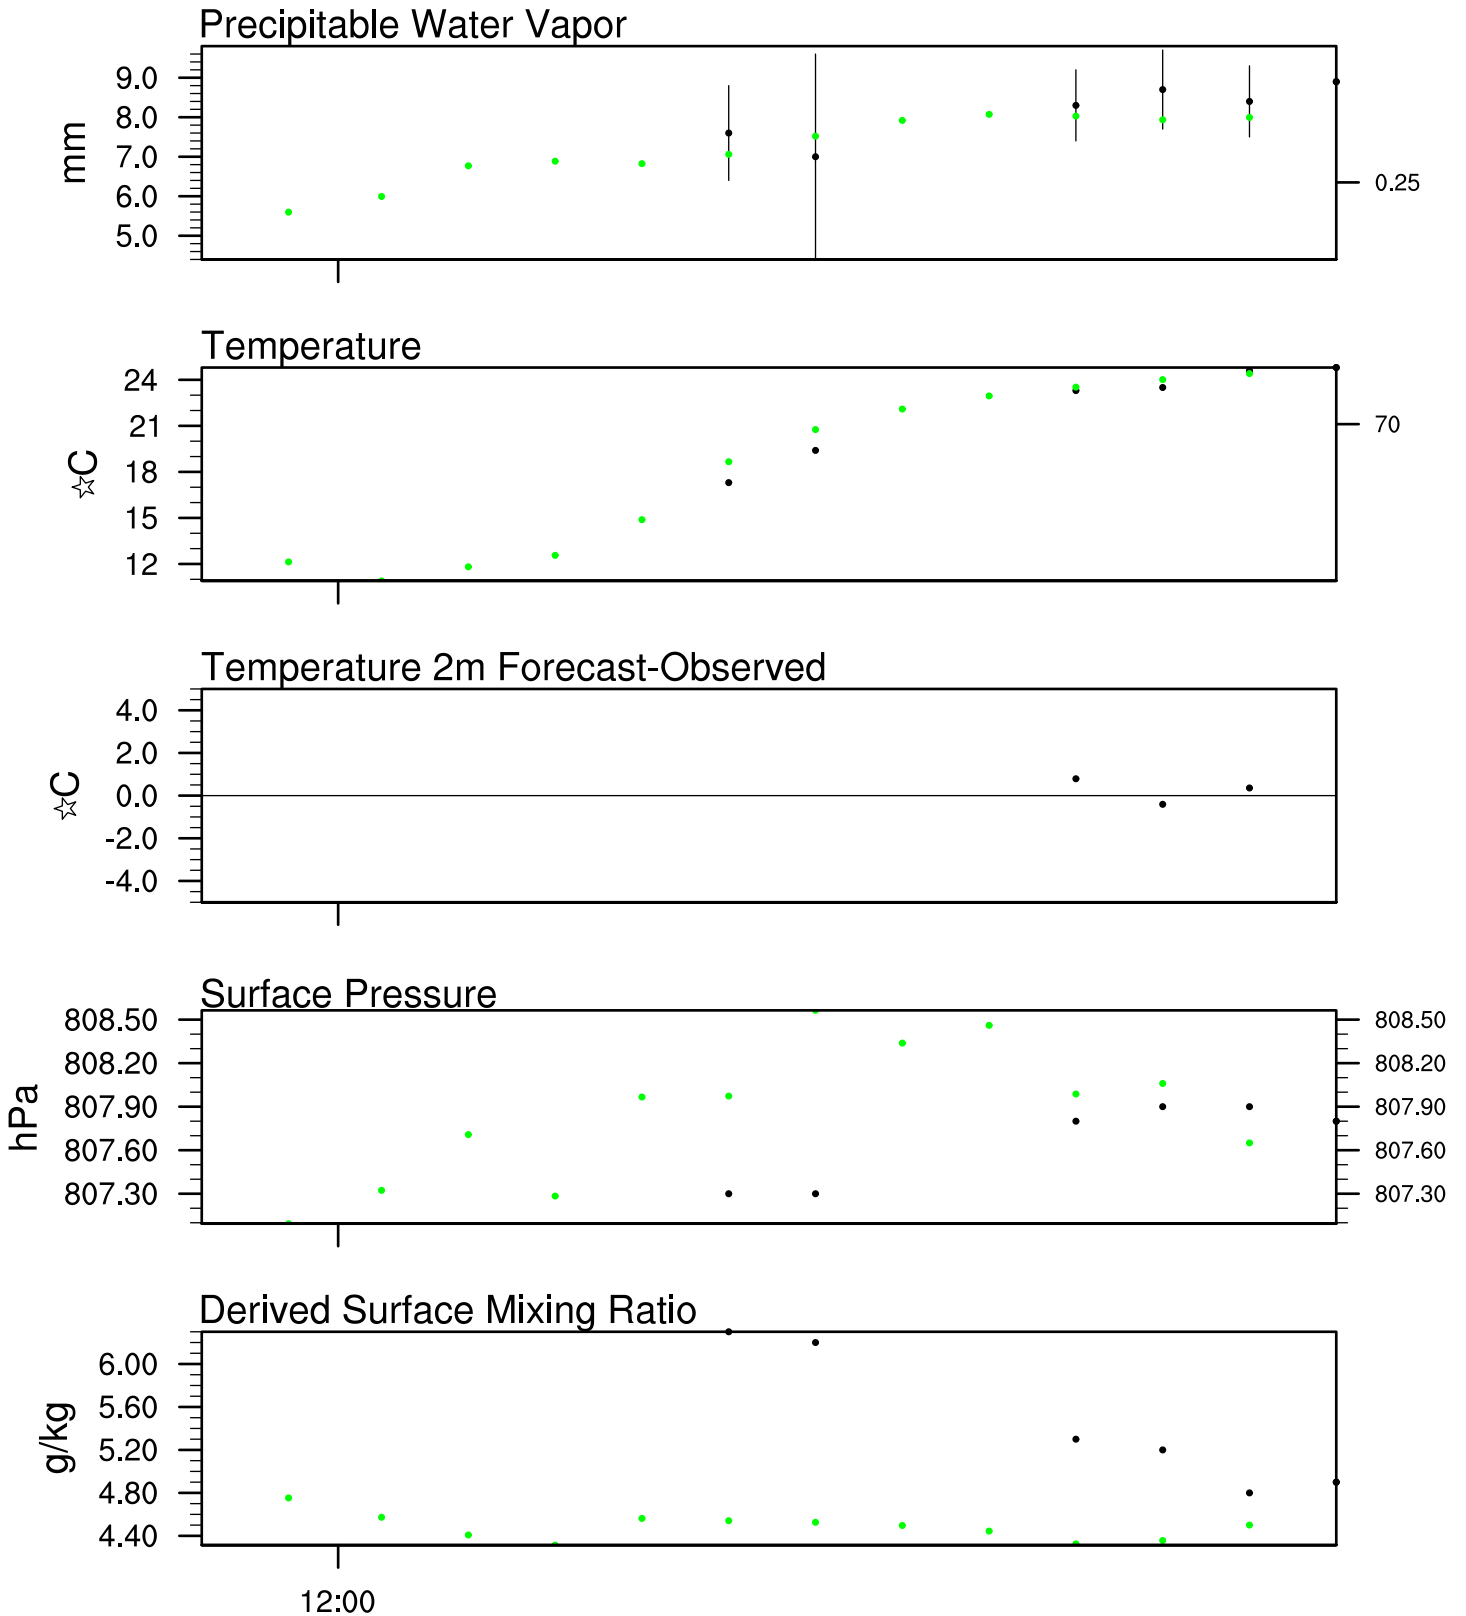

Show Low, AZ

16 Sep 2021 11:45 UTC - 16 Sep 2021 17:45 UTC

Show Low, AZ 16Sep 2021 11Z

Plcl=667 Tlcl[C]=-2 Shox=0 Pwat[cm]=1 Cape[J]= 0