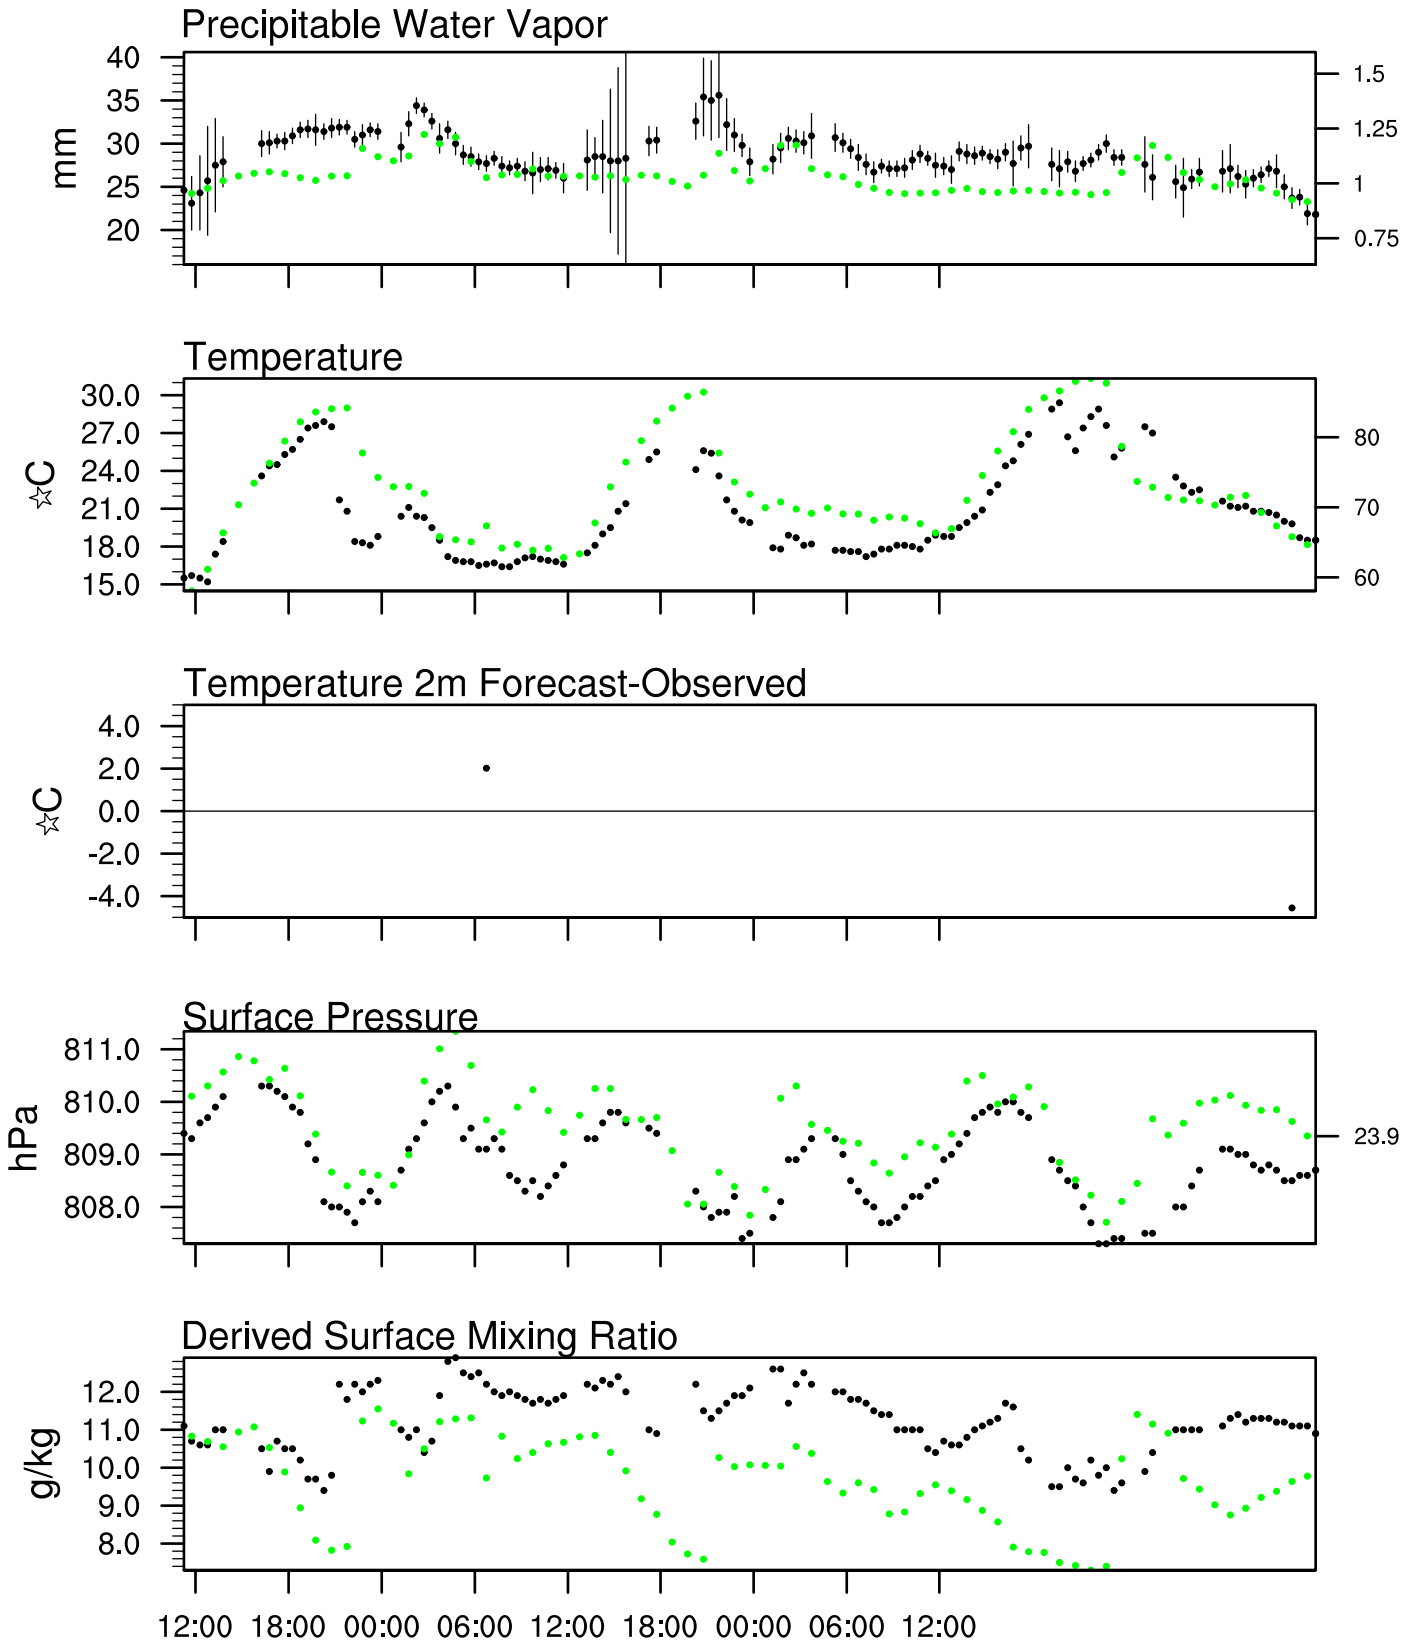

Show Low, AZ

3 Jul 2021 11:45 UTC - 6 Jul 2021 12:15 UTC

Show Low, AZ 3Jul 2021 11Z

Plcl=778 Tlcl[C]=11 Shox=0 Pwat[cm]=2 Cape[J]= 0

Show Low, AZ 3Jul 2021 23Z

Plcl=698 Tlcl[C]=10 Shox=0 Pwat[cm]=3 Cape[J]= 1153

Show Low, AZ 4Jul 2021 11Z

Plcl=741 Tlcl[C]=10 Shox=0 Pwat[cm]=3 Cape[J]= 71

Show Low, AZ 5Jul 2021 11Z

Ptcl=703 Tlcl[C]=8 Shox=0 Pwat[cm]=2 Cape[J]= 29

Show Low, AZ 5Jul 2021 23Z

Plcl=657 Tlcl[C]=8 Shox=0 Pwat[cm]=3 Cape[J]= 1232

Show Low, AZ 6Jul 2021 11Z

Ptcl=711 Tlcl[C]=8 Shox=0 Pwat[cm]=2 Cape[J]= 79