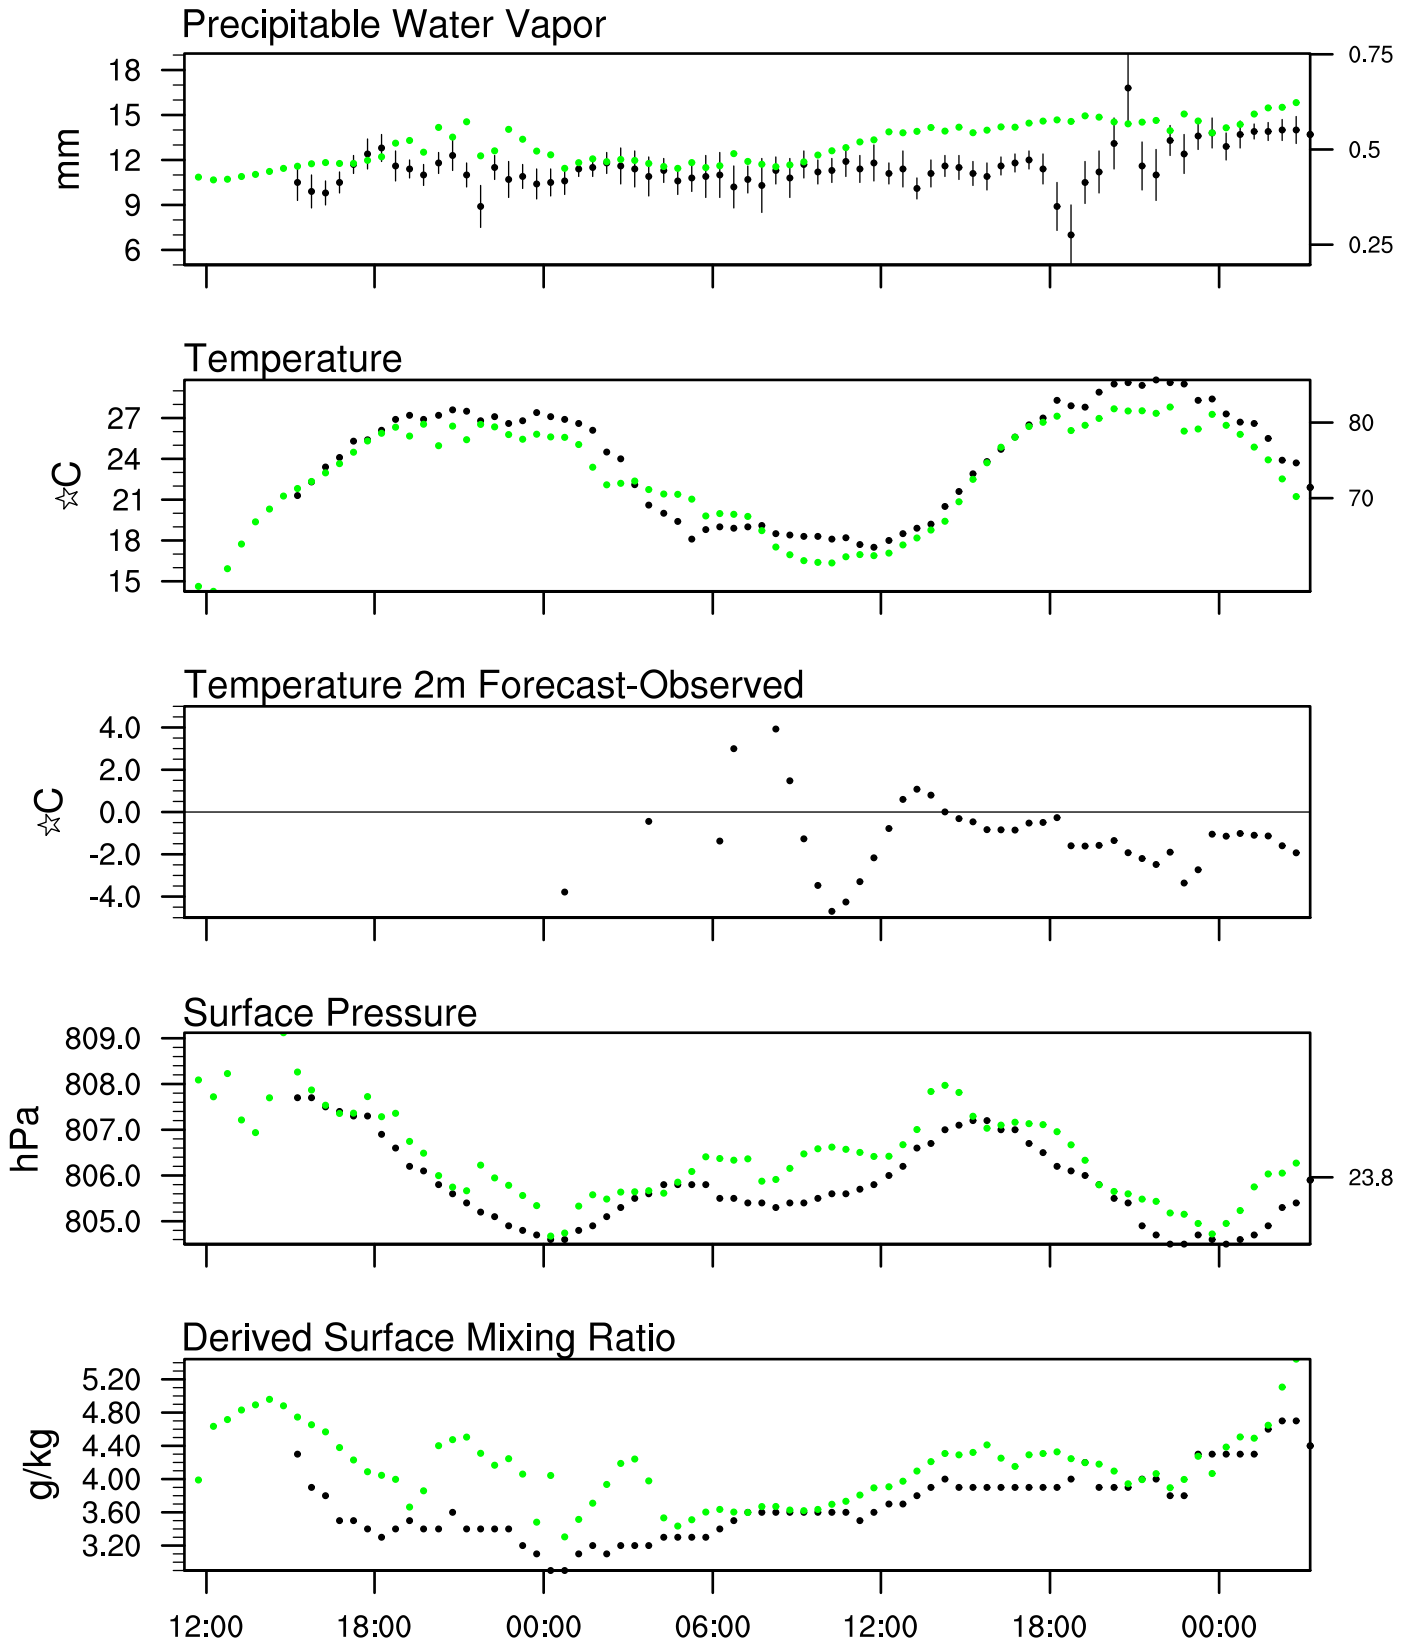

Show Low, AZ

2 Jun 2021 11:45 UTC - 4 Jun 2021 3:15 UTC

Show Low, AZ 2Jun 2021 11Z

Ptcl=647 Tlcl[C]=-3 Shox=0 Pwat[cm]=1 Cape[J]= 0

Show Low, AZ 2Jun 2021 17Z

Plcl=557 Tlcl[C]=-6 Shox=0 Pwat[cm]=1 Cape[J]= 323

Show Low, AZ 2Jun 2021 23Z

Plcl=533 Tlcl[C]=-9 Shox=0 Pwat[cm]=1 Cape[J]= 161

Show Low, AZ 3Jun 2021 11Z

Plcl=605 Tlcl[C]=-6 Shox=0 Pwat[cm]=1 Cape[J]= 0

Show Low, AZ 3Jun 2021 17Z

Plcl=553 Tlcl[C]=-6 Shox=0 Pwat[cm]=1 Cape[J]= 480

Show Low, AZ 3Jun 2021 23Z

Plcl=538 Tlcl[C]=-7 Shox=0 Pwat[cm]=1 Cape[J]= 418