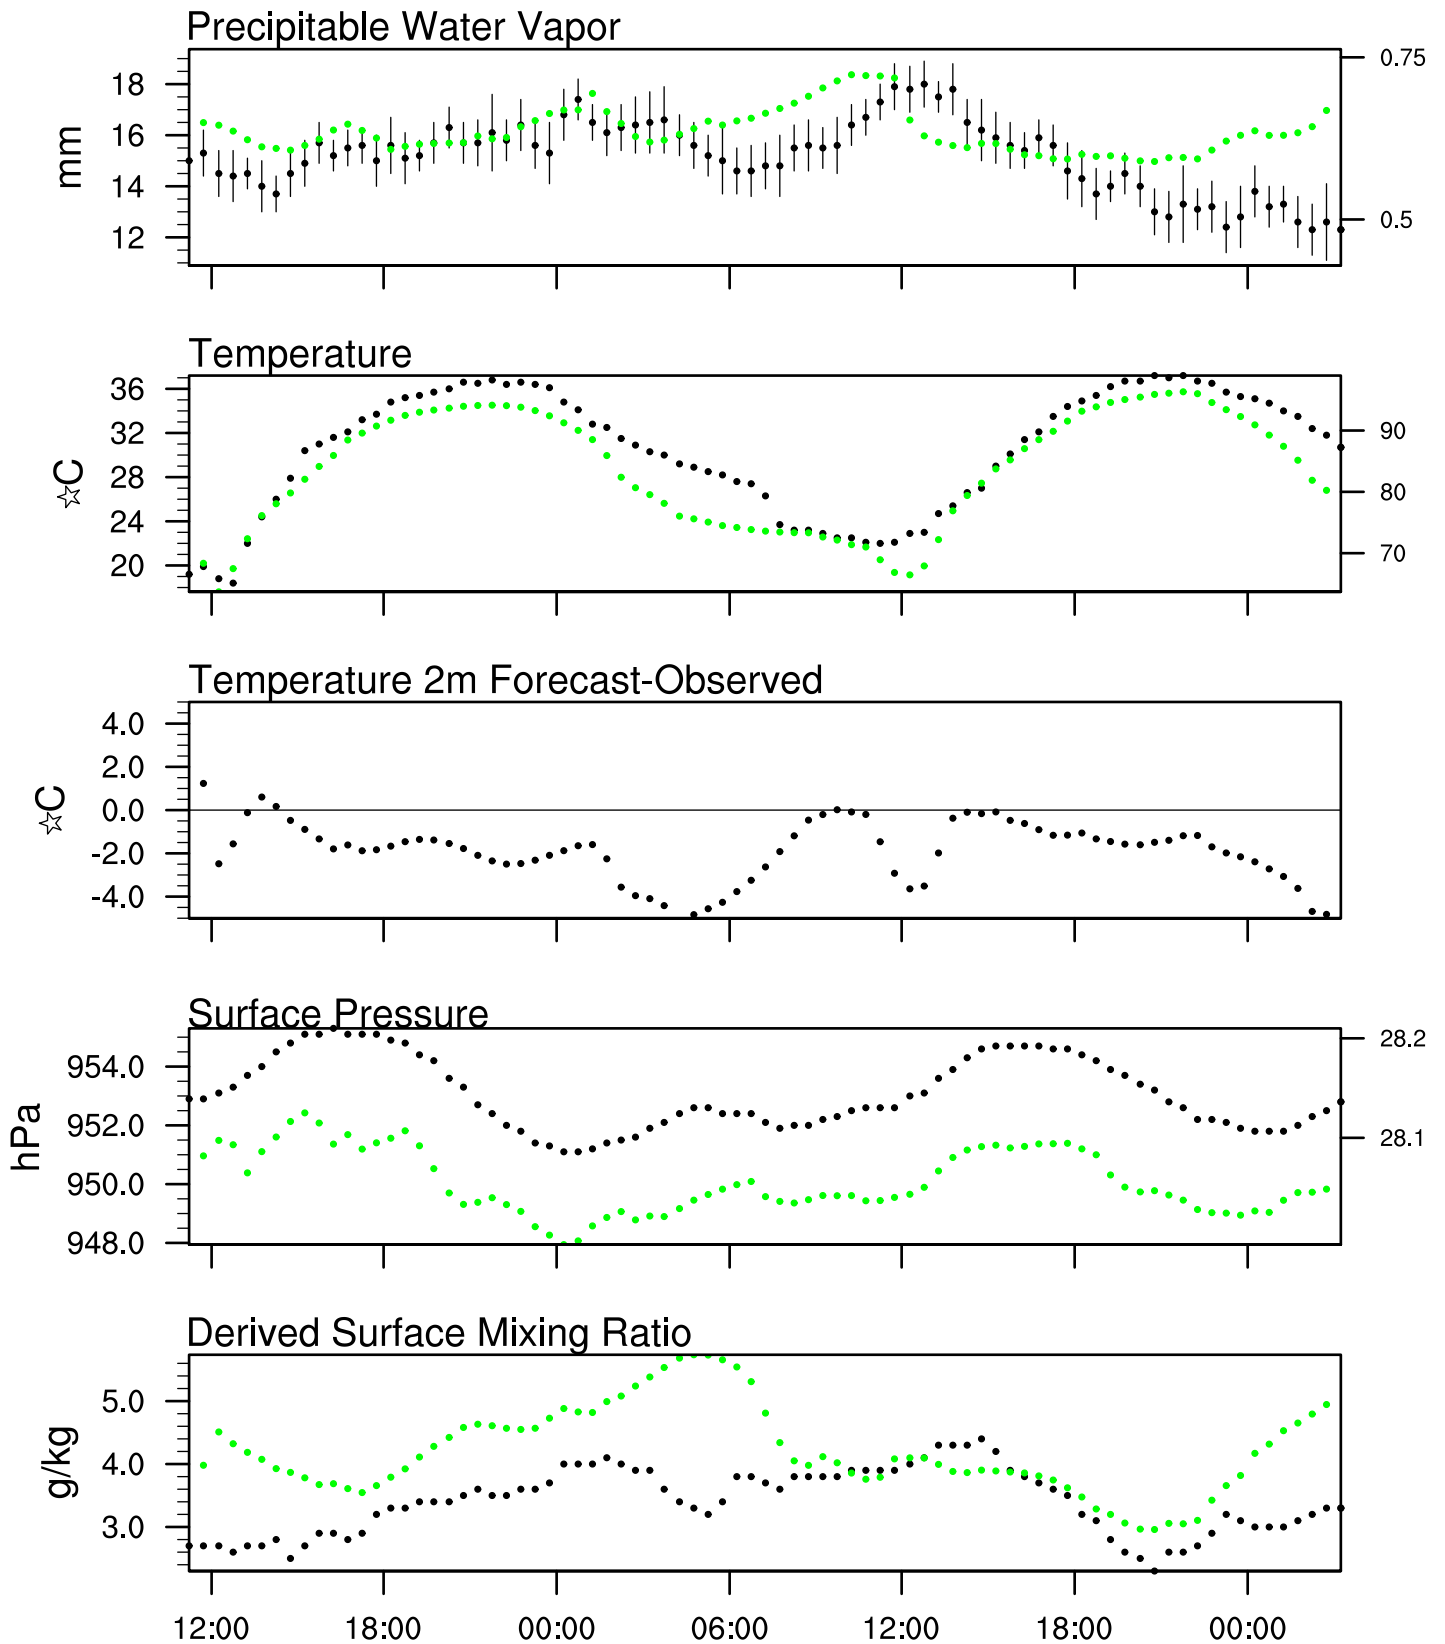

Organ Pipe, AZ

2 Jun 2021 11:45 UTC - 4 Jun 2021 3:15 UTC

Organ Pipe, AZ 2Jun 2021 11Z

Plcl=725 Tlcl[C]=-1 Shox=3 Pwat[cm]=2 Cape[J]= 0

Organ Pipe, AZ 2Jun 2021 17Z

Plcl=606 Tlcl[C]=-6 Shox=4 Pwat[cm]=2 Cape[J]= 25