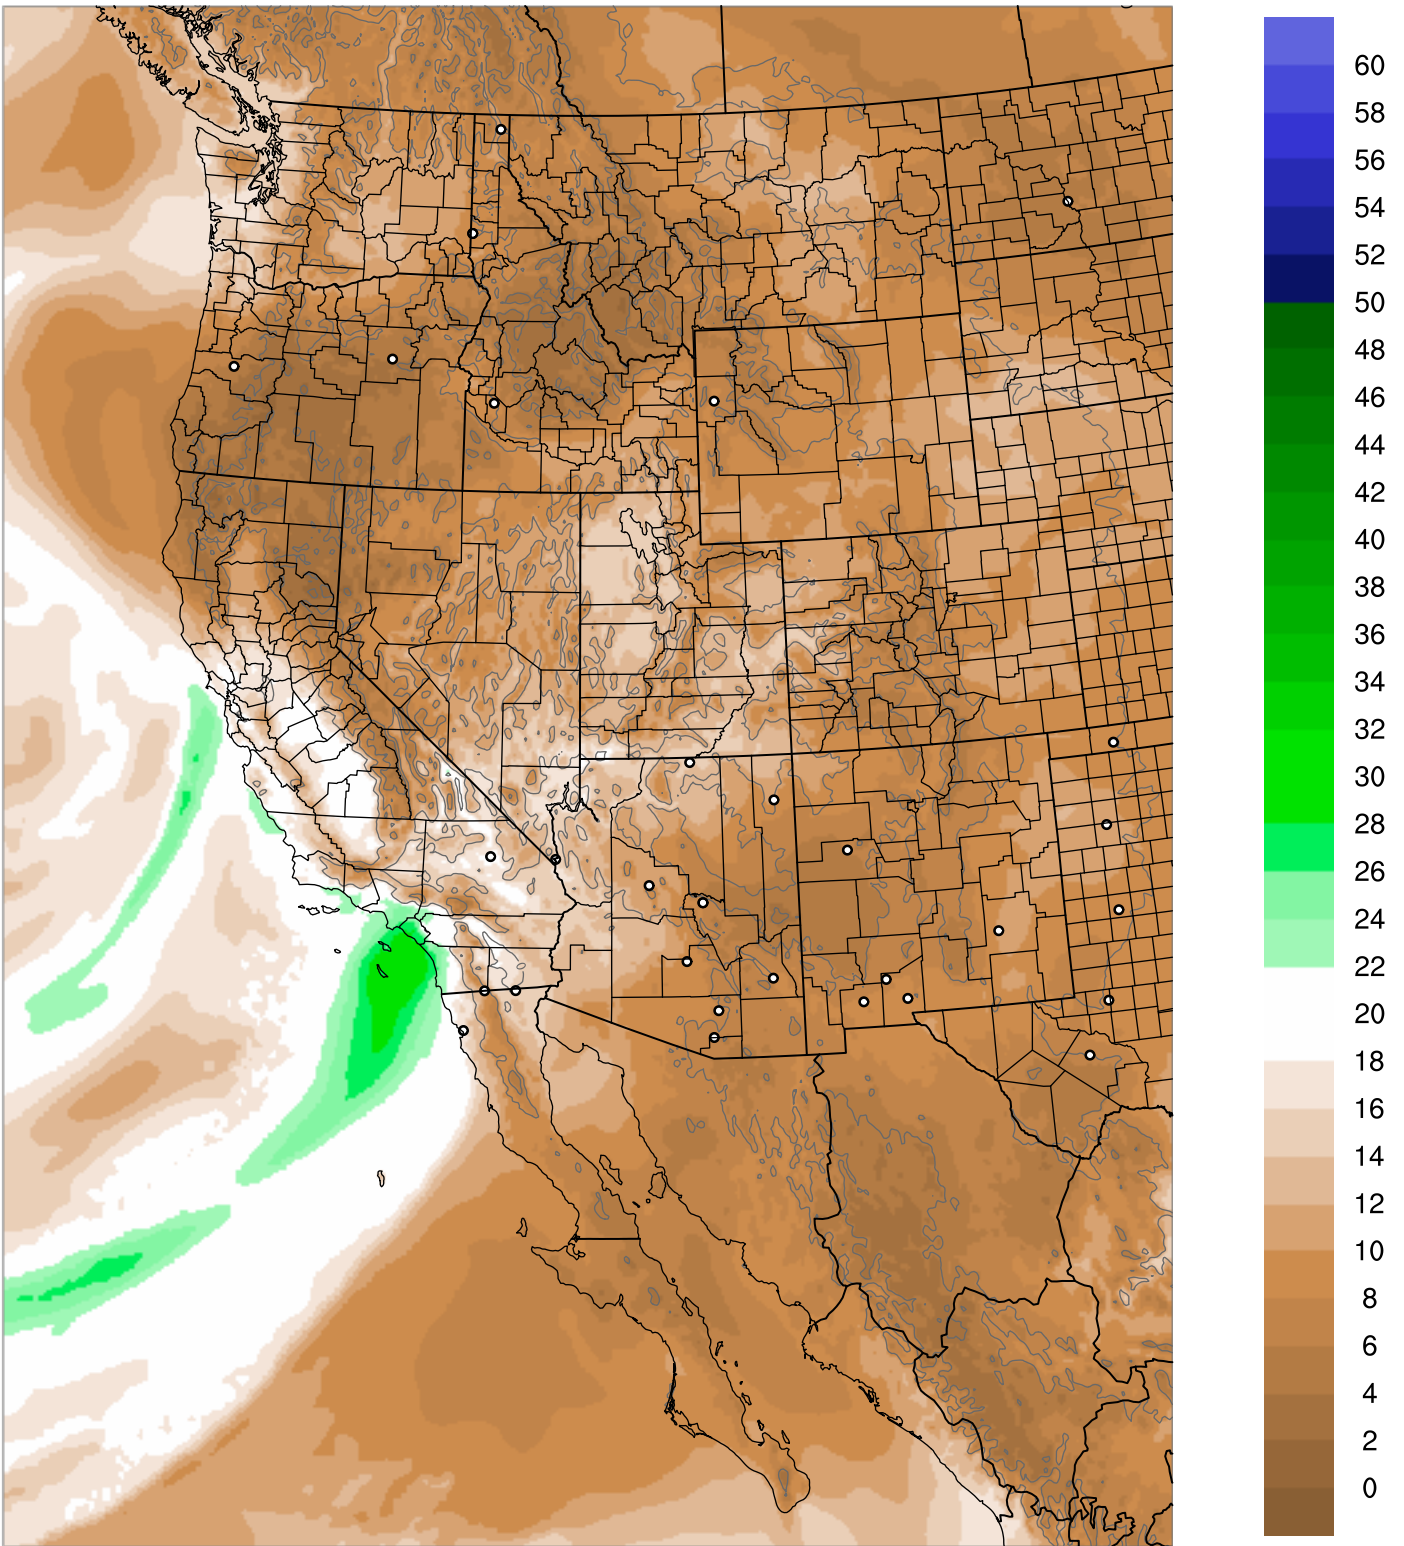

Corrected PWV 10 Jan 2023 8:45 UTC

PWV Error(mm) Obs-Init

Corrected PWV 10 Jan 2023 8:45 UTC

PWV Error(mm) Obs-Init