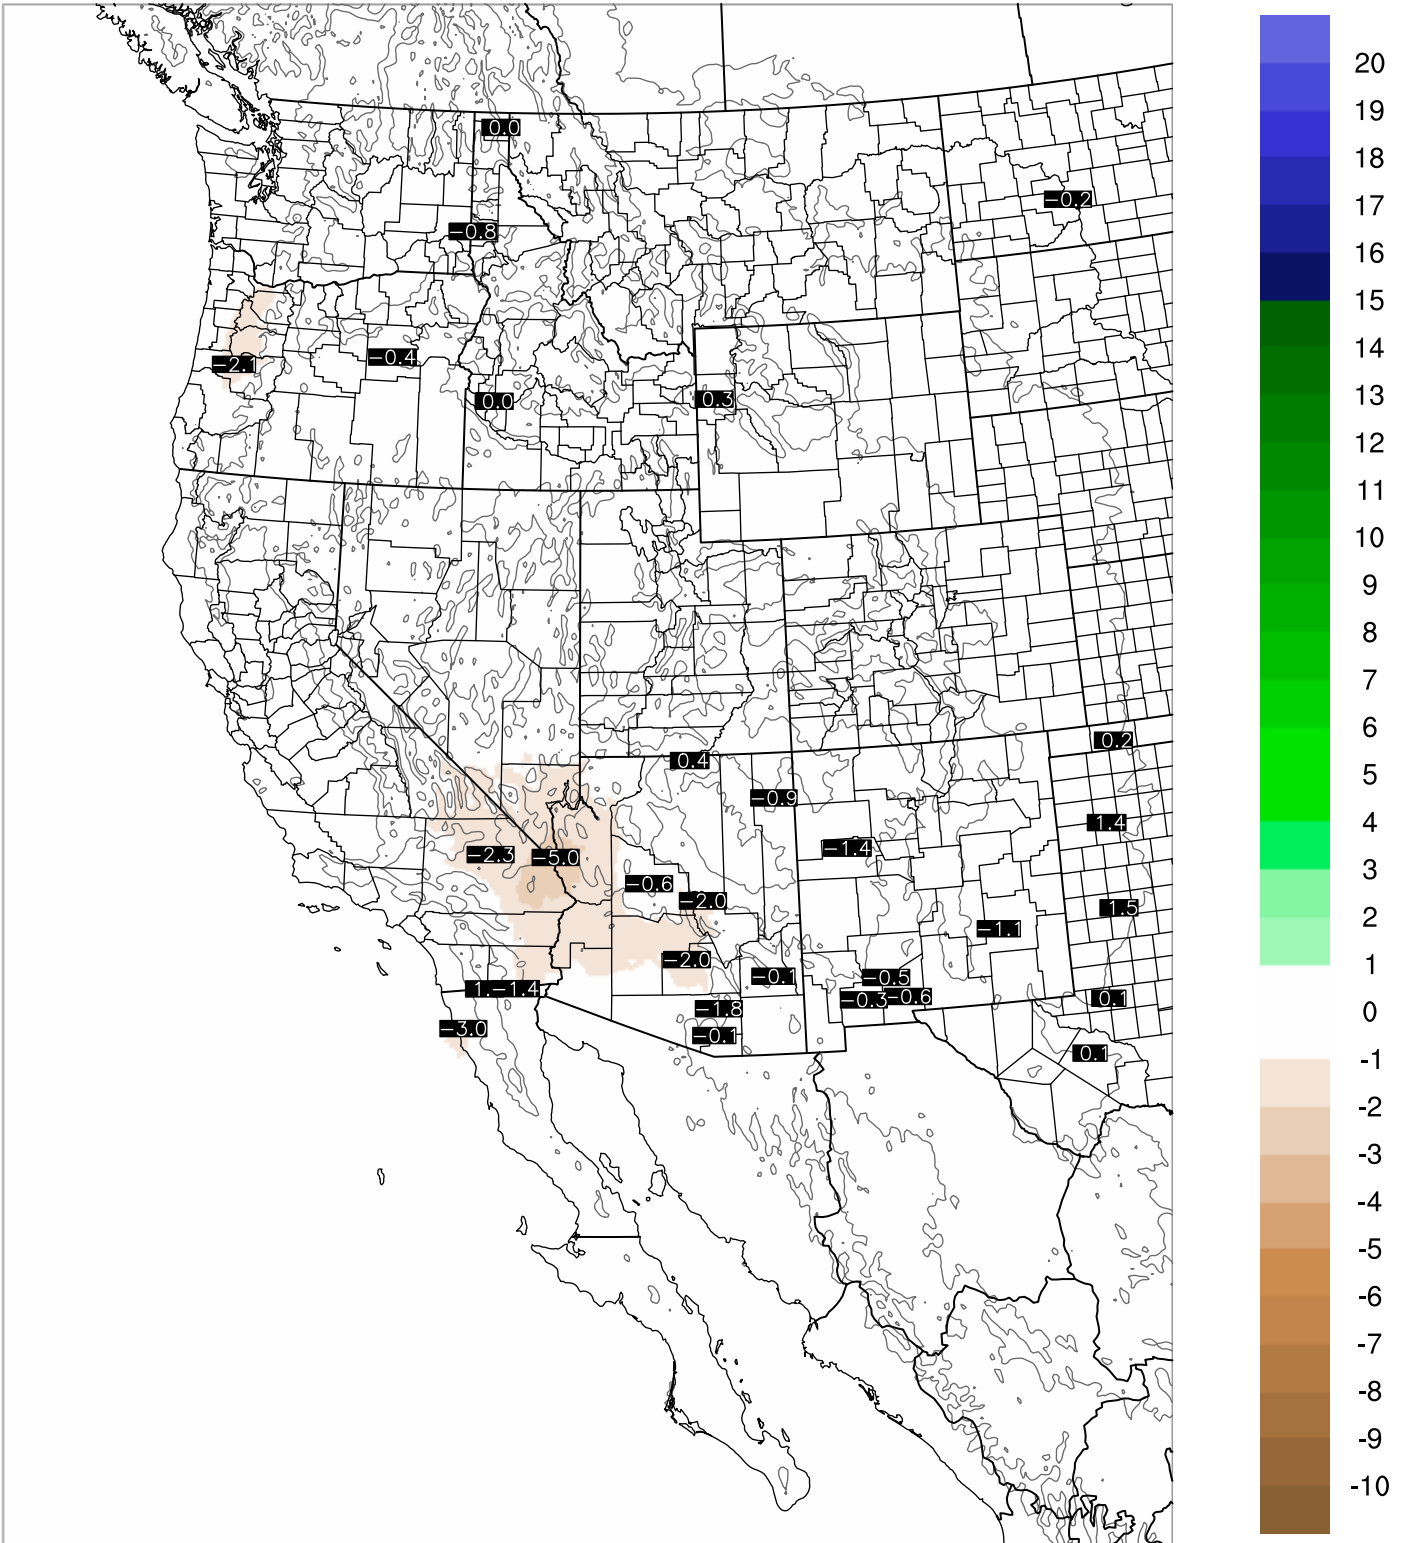

Corrected PWV 10 Jan 2023 8:45 UTC

PWV Error(mm) Obs-Init

Corrected PWV 10 Jan 2023 8:45 UTC

PWV Error(mm) Obs-Init