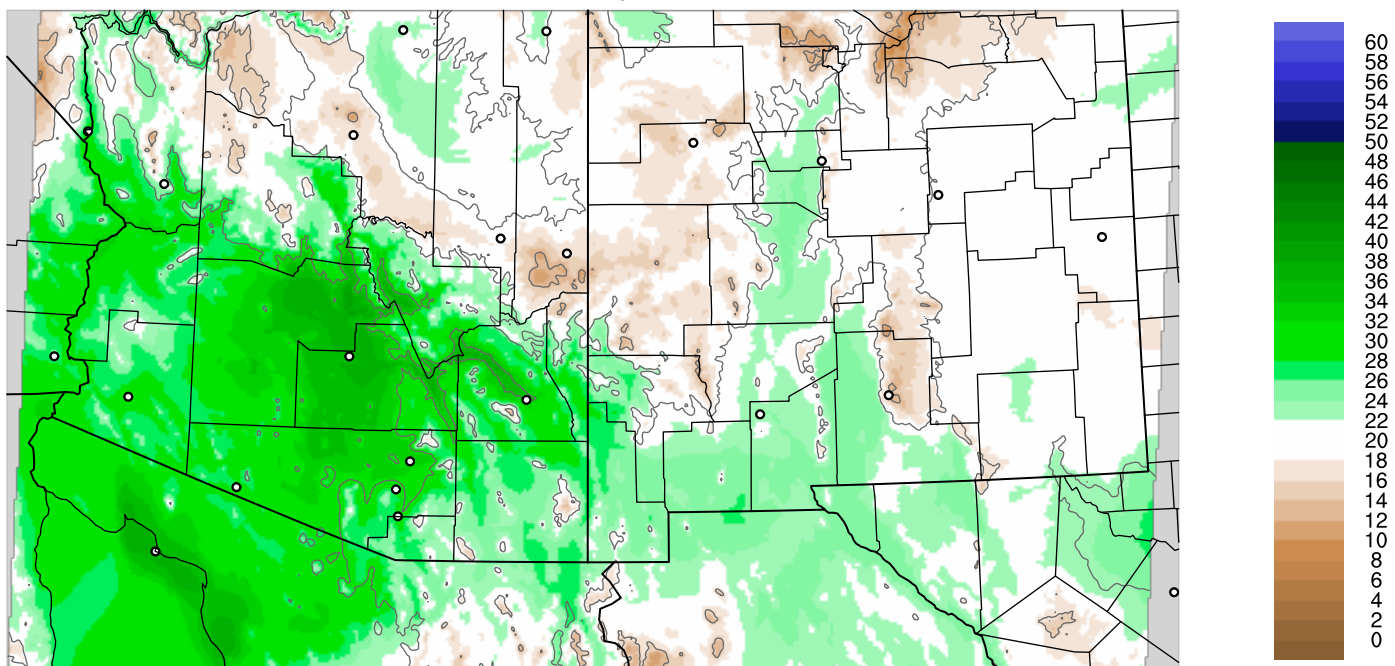

Corrected PWV 28 Sep 2021 8:45 UTC

PWV Error(mm) Obs-Init

Corrected PWV 28 Sep 2021 8:45 UTC

PWV Error(mm) Obs-Init