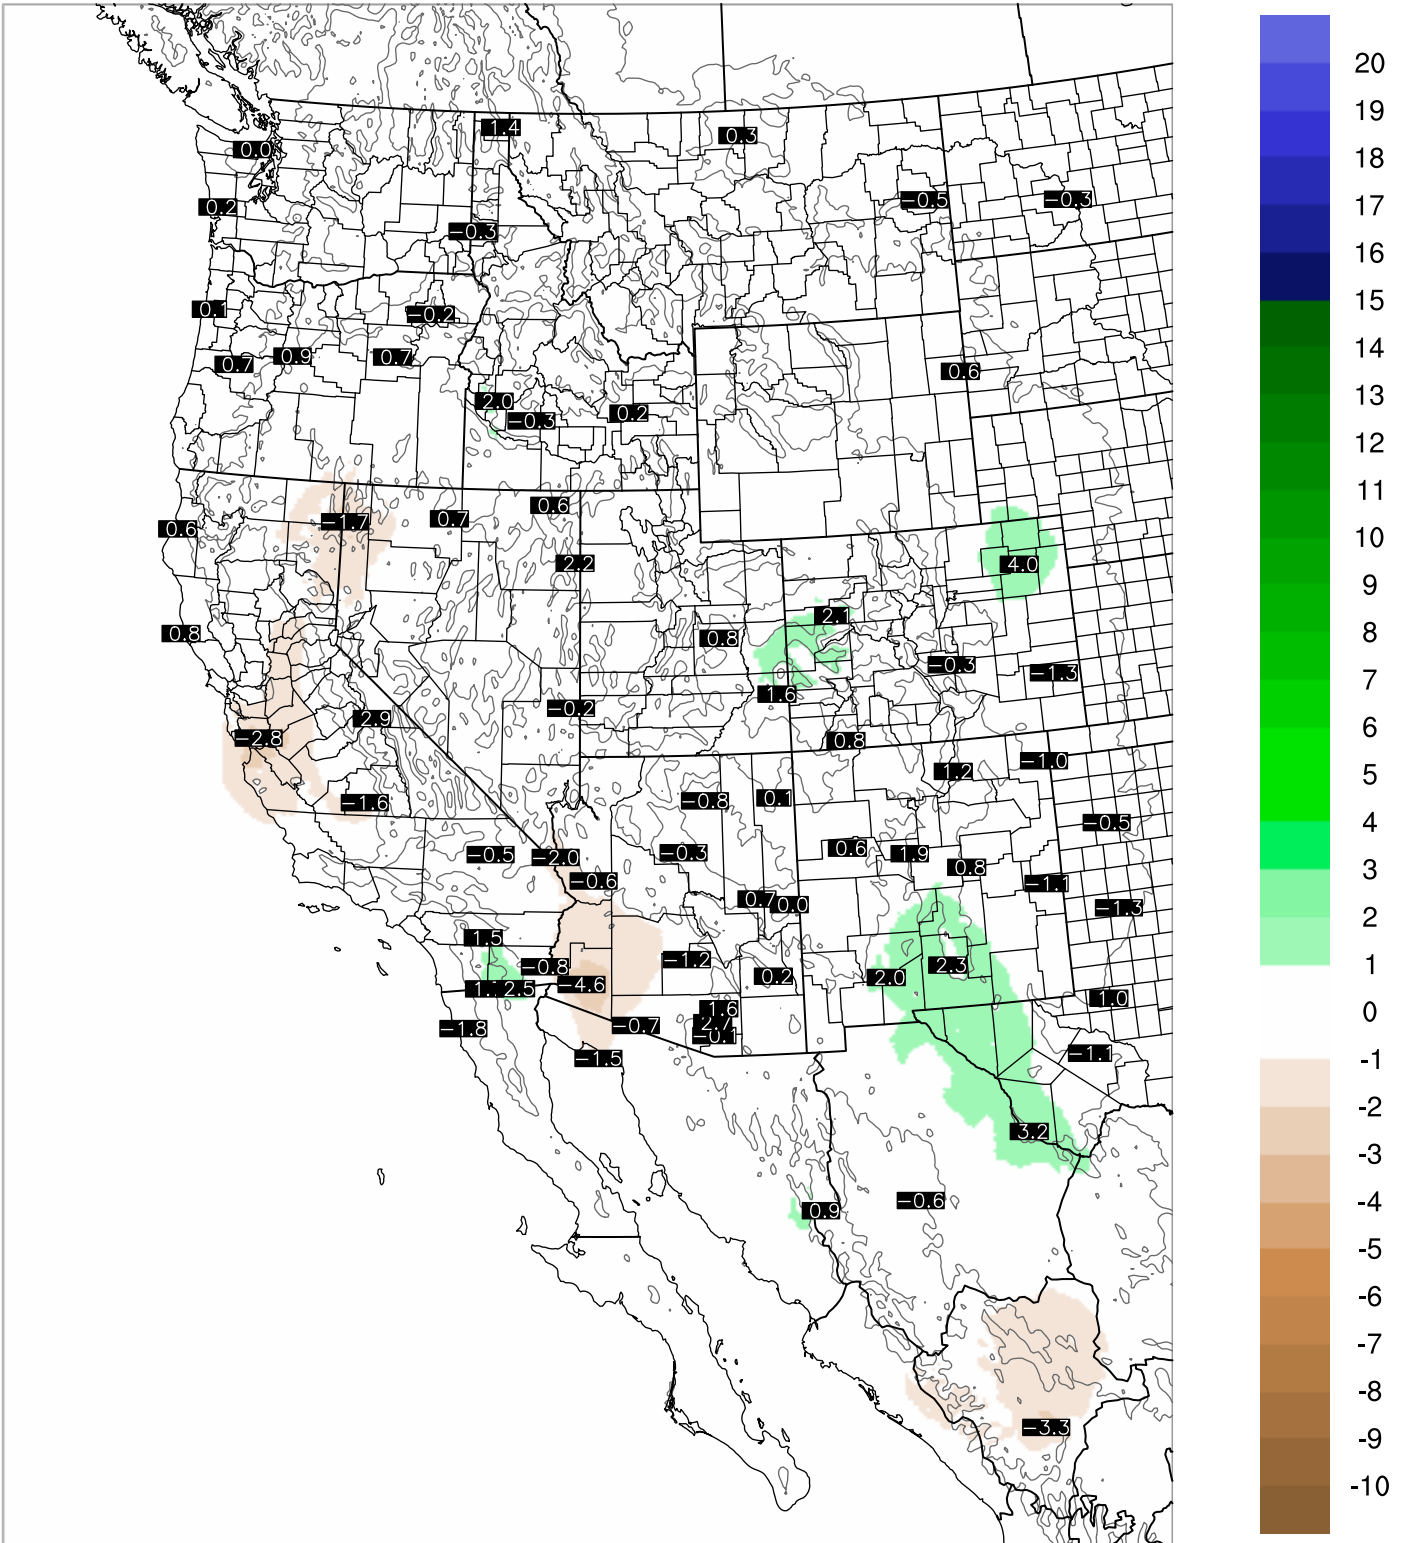

Corrected PWV 28 Sep 2021 8:45 UTC

PWV Error(mm) Obs-Init

Corrected PWV 28 Sep 2021 8:45 UTC

PWV Error(mm) Obs-Init