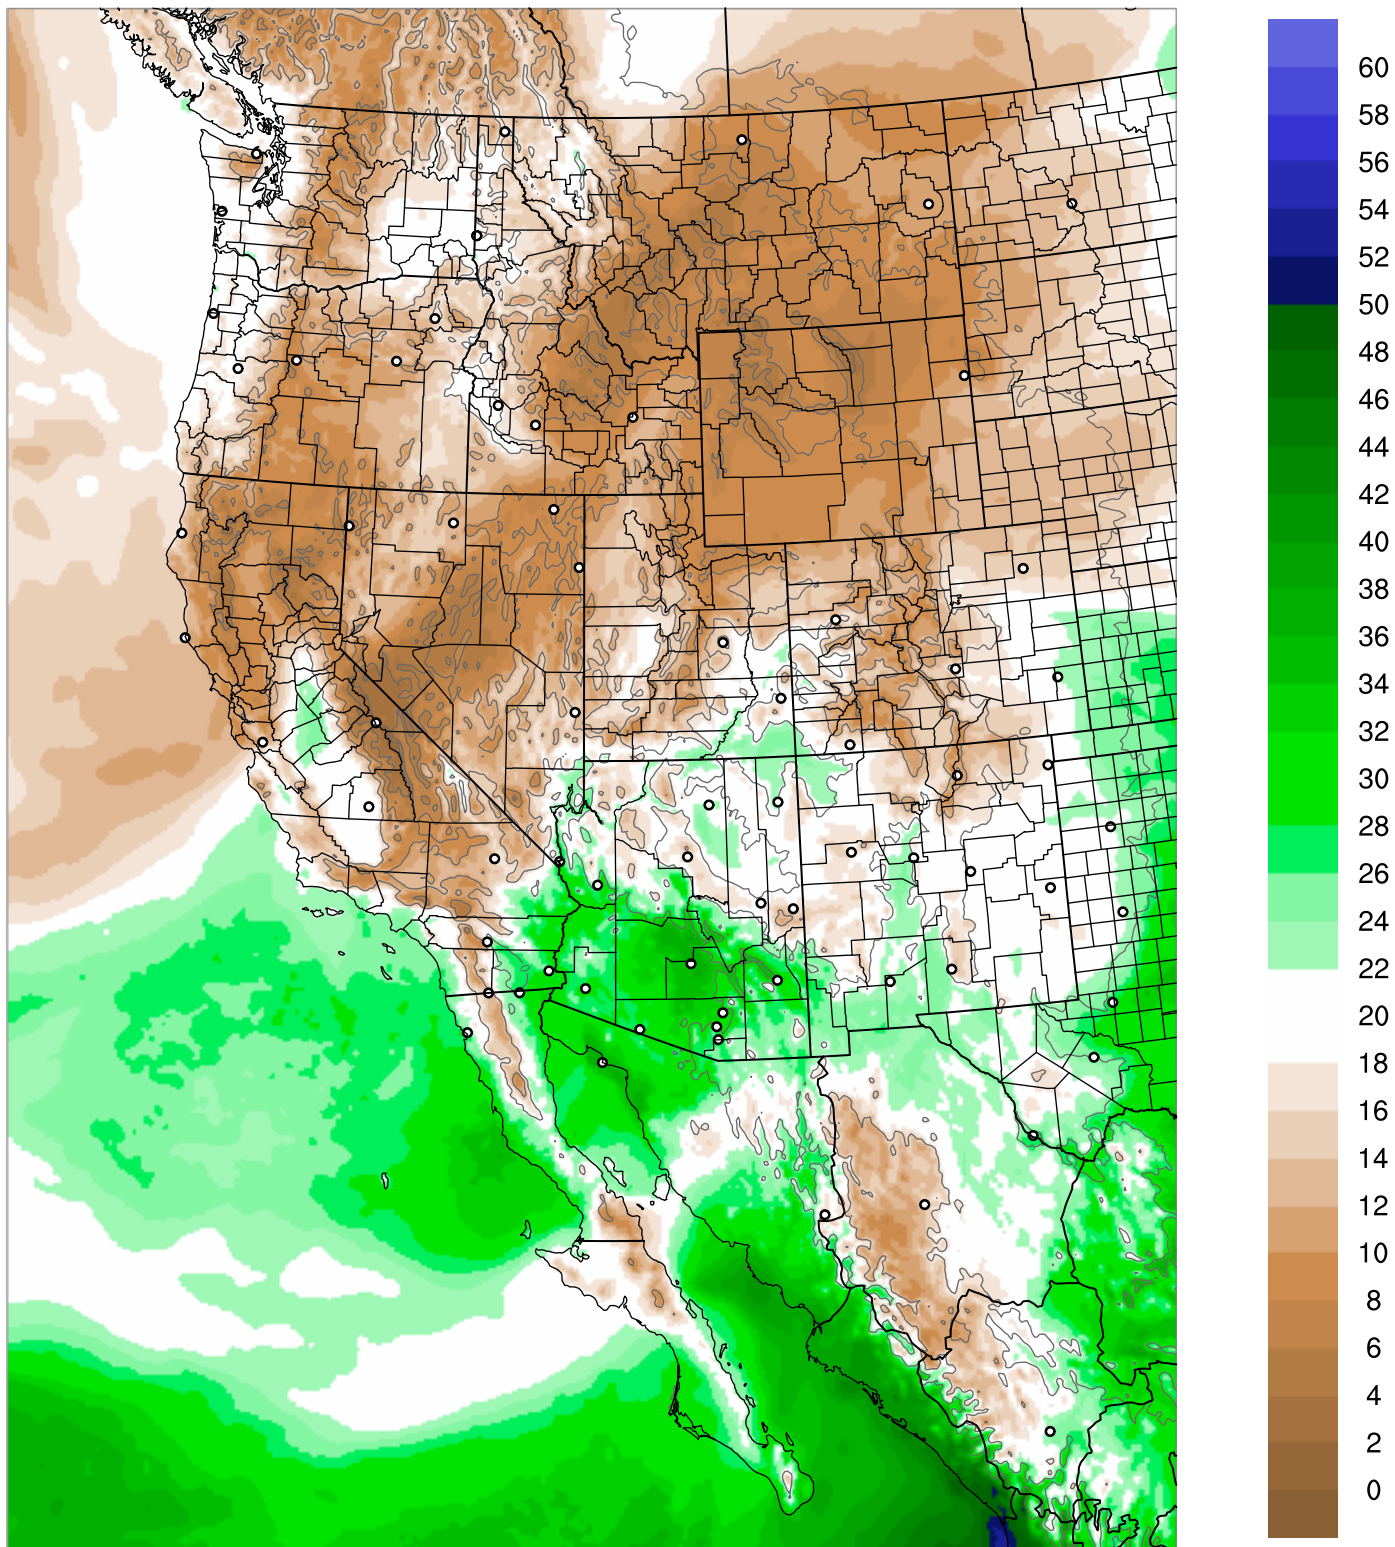

Corrected PWV 28 Sep 2021 8:45 UTC

PWV Error(mm) Obs-Init

Corrected PWV 28 Sep 2021 8:45 UTC

PWV Error(mm) Obs-Init