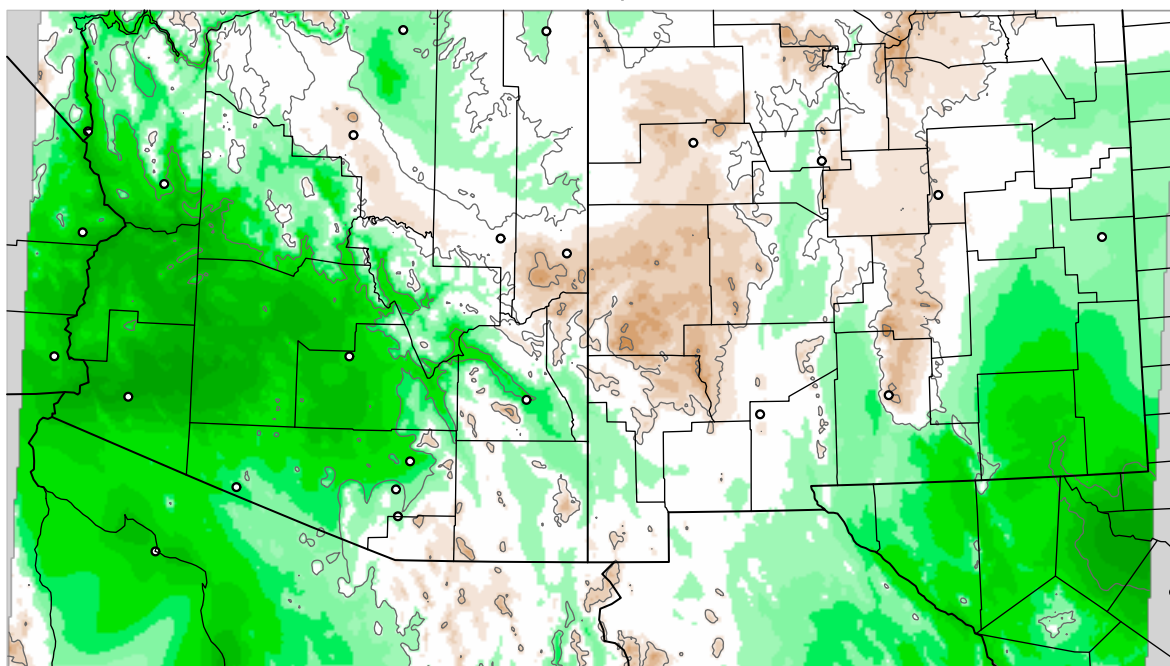

Corrected PWV 27 Sep 2021 8:45 UTC

PWV Error(mm) Obs-Init

Corrected PWV 27 Sep 2021 8:45 UTC

PWV Error(mm) Obs-Init