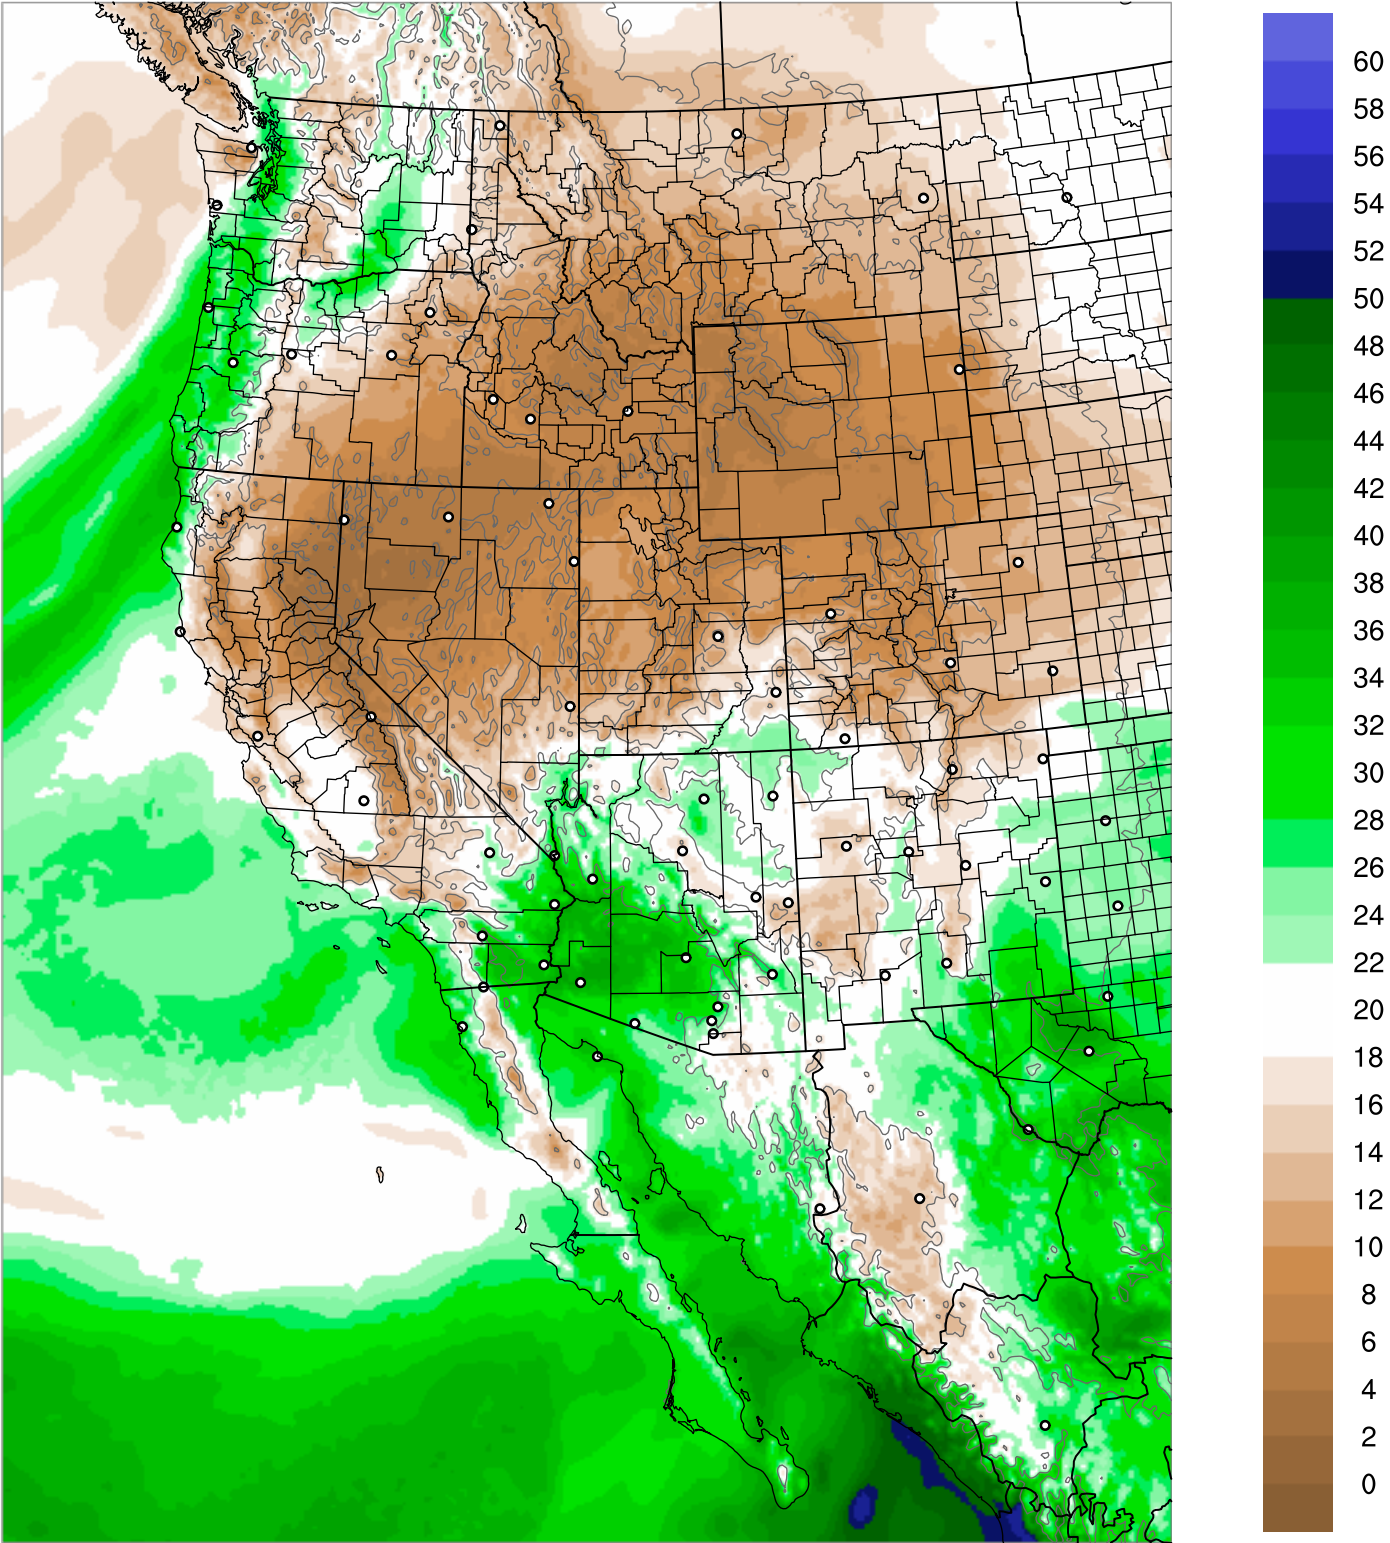

Corrected PWV 27 Sep 2021 8:45 UTC

PWV Error(mm) Obs-Init

Corrected PWV 27 Sep 2021 8:45 UTC

PWV Error(mm) Obs-Init