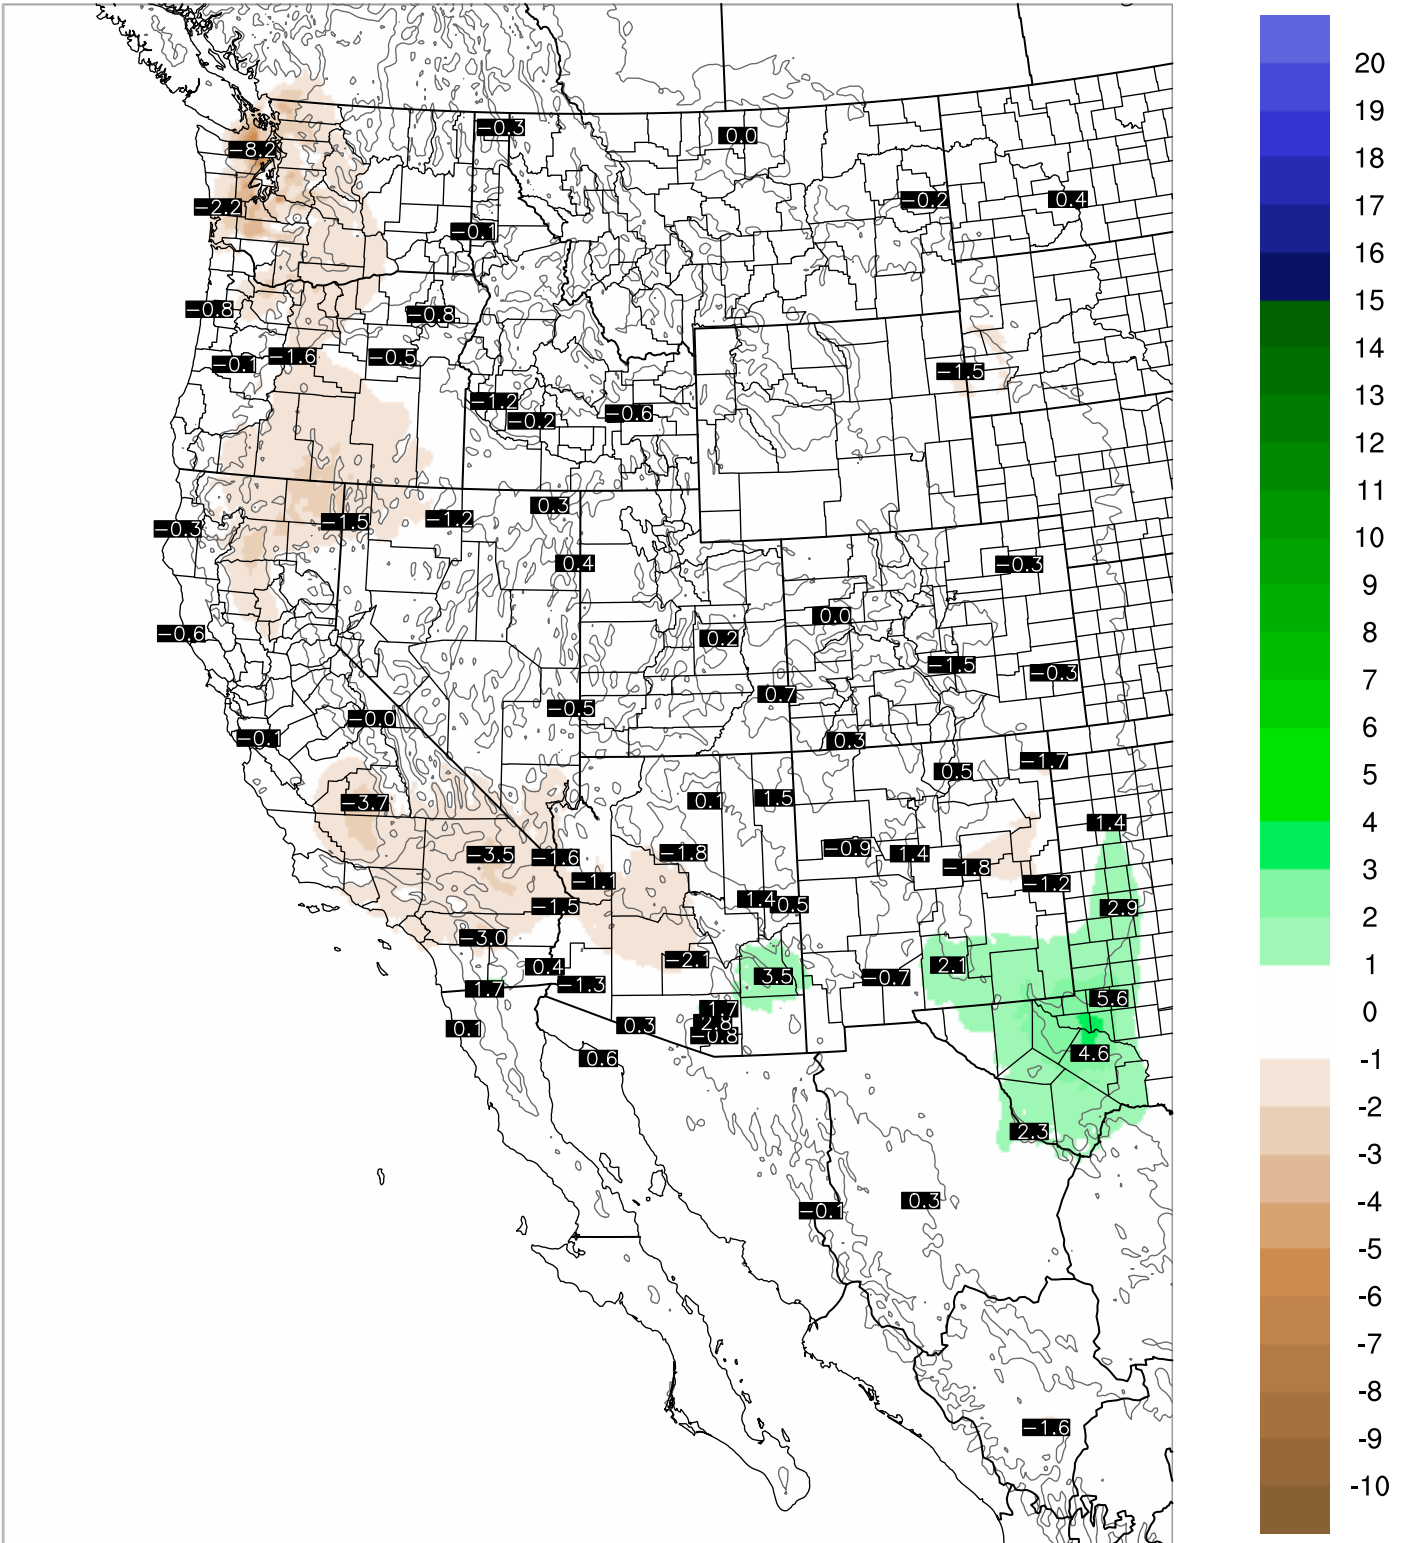

Corrected PWV 27 Sep 2021 8:45 UTC

PWV Error(mm) Obs-Init

Corrected PWV 27 Sep 2021 8:45 UTC

PWV Error(mm) Obs-Init