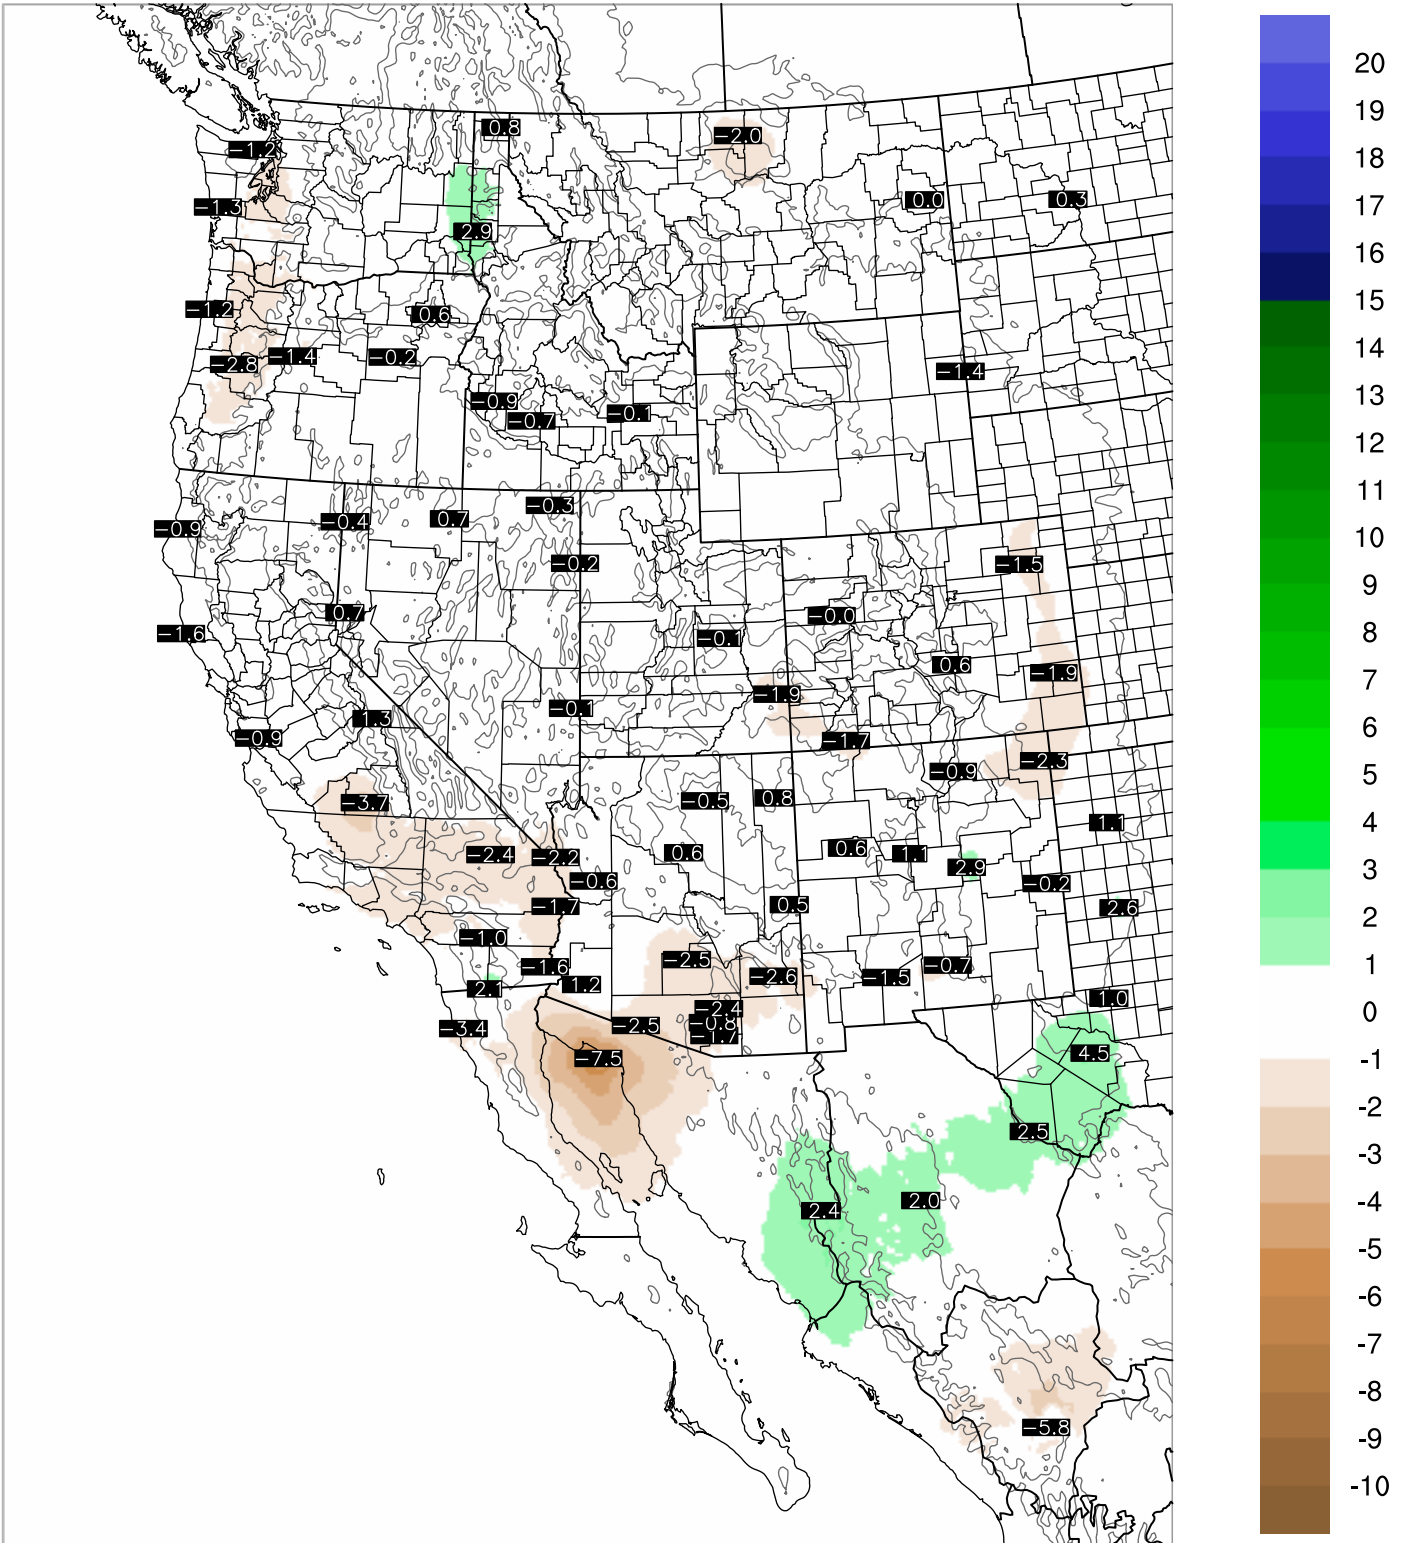

# Corrected PWV 26 Sep 2021 8:45 UTC

# PWV Error(mm) Obs-Init

Corrected PWV 26 Sep 2021 8:45 UTC

PWV Error(mm) Obs-Init