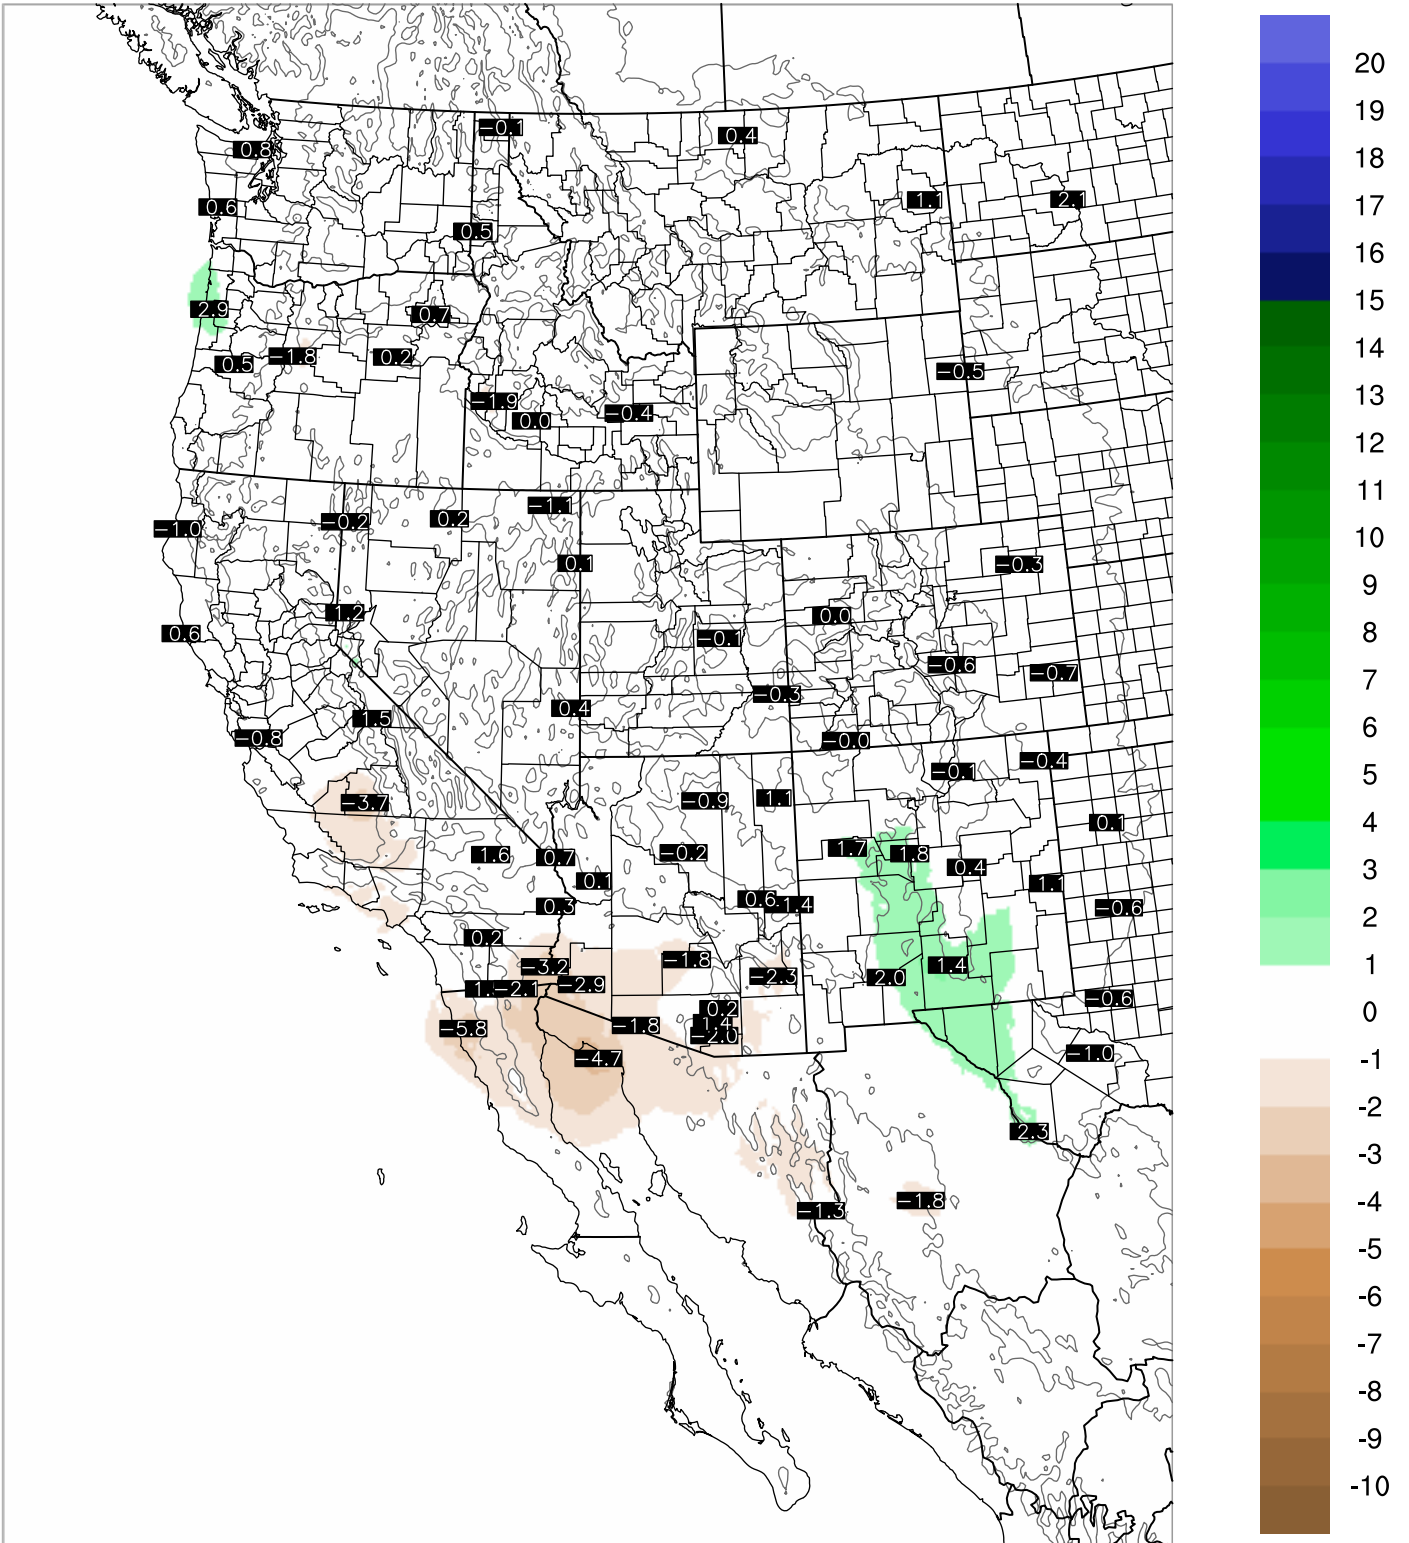

# Corrected PWV 25 Sep 2021 8:45 UTC

# PWV Error(mm) Obs-Init

Corrected PWV 25 Sep 2021 8:45 UTC

PWV Error(mm) Obs-Init