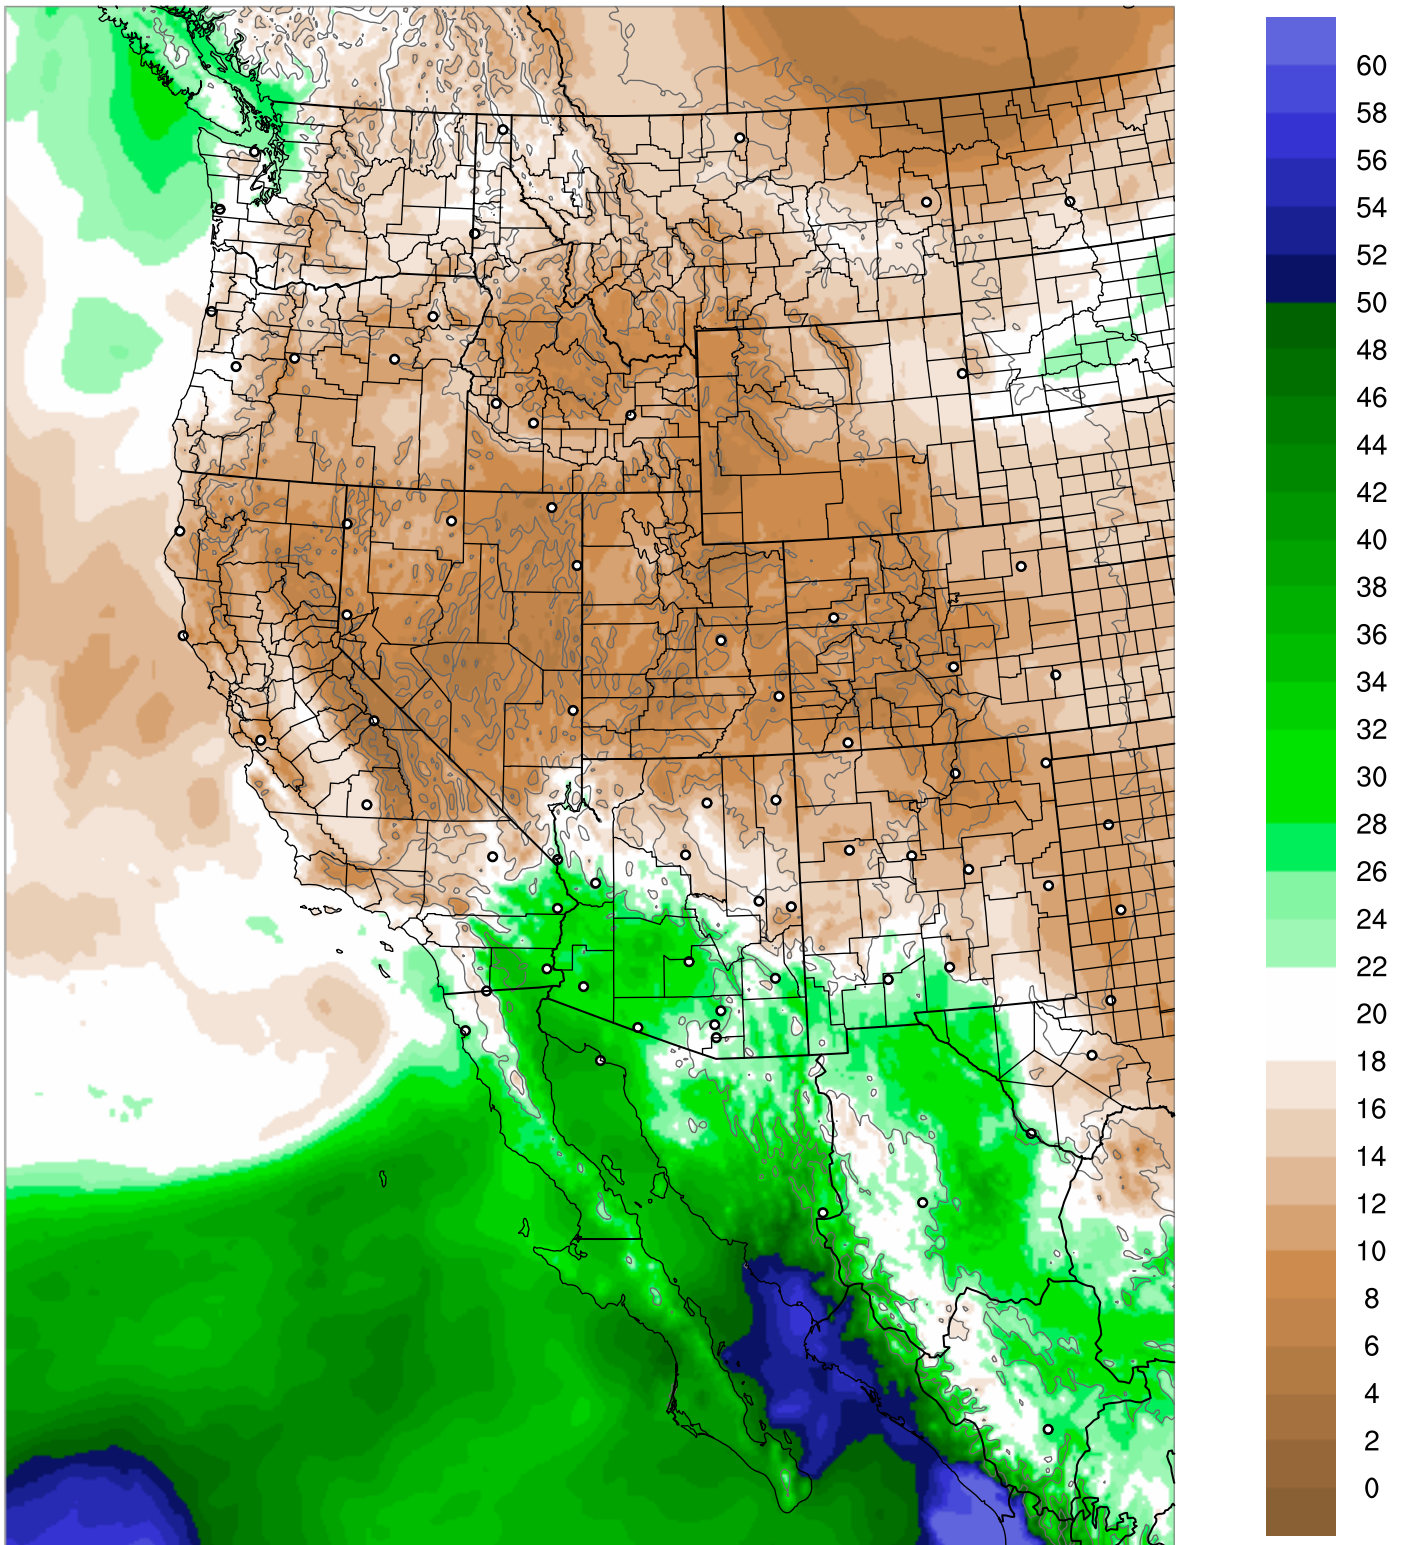

Corrected PWV 24 Sep 2021 8:45 UTC

PWV Error(mm) Obs-Init

Corrected PWV 24 Sep 2021 8:45 UTC

PWV Error(mm) Obs-Init