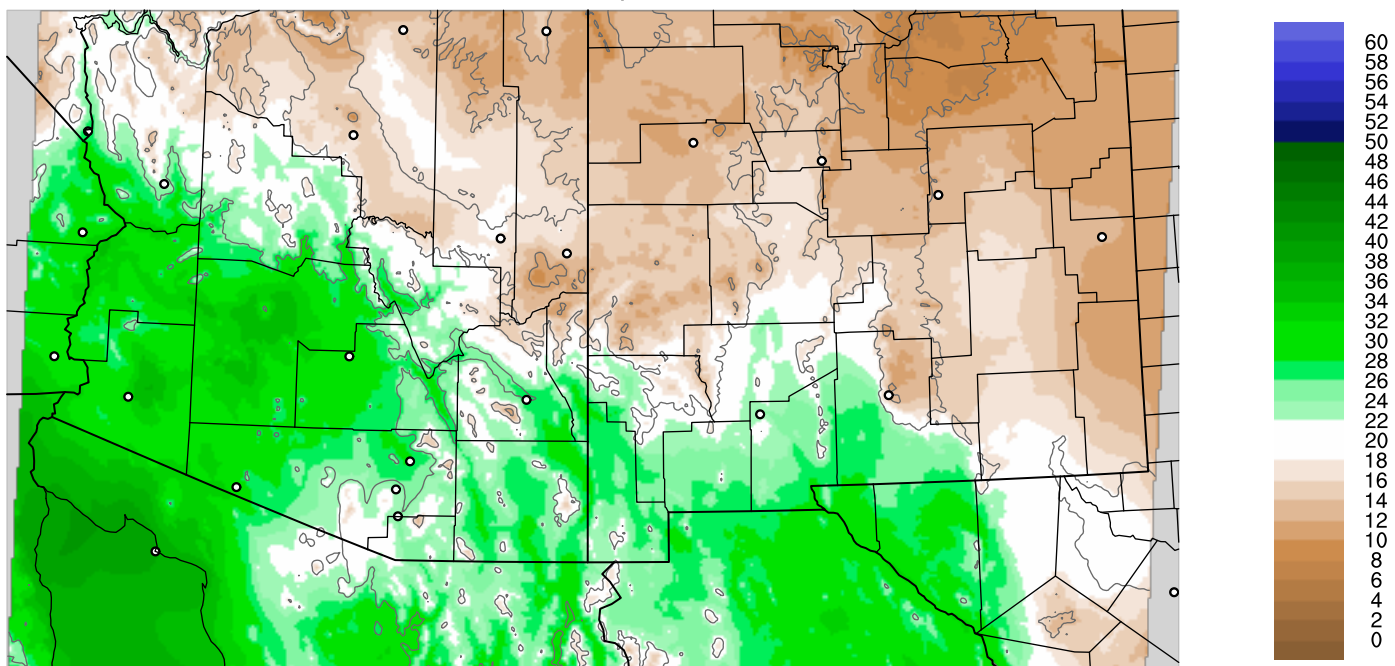

Corrected PWV 24 Sep 2021 8:45 UTC

PWV Error(mm) Obs-Init

Corrected PWV 24 Sep 2021 8:45 UTC

PWV Error(mm) Obs-Init