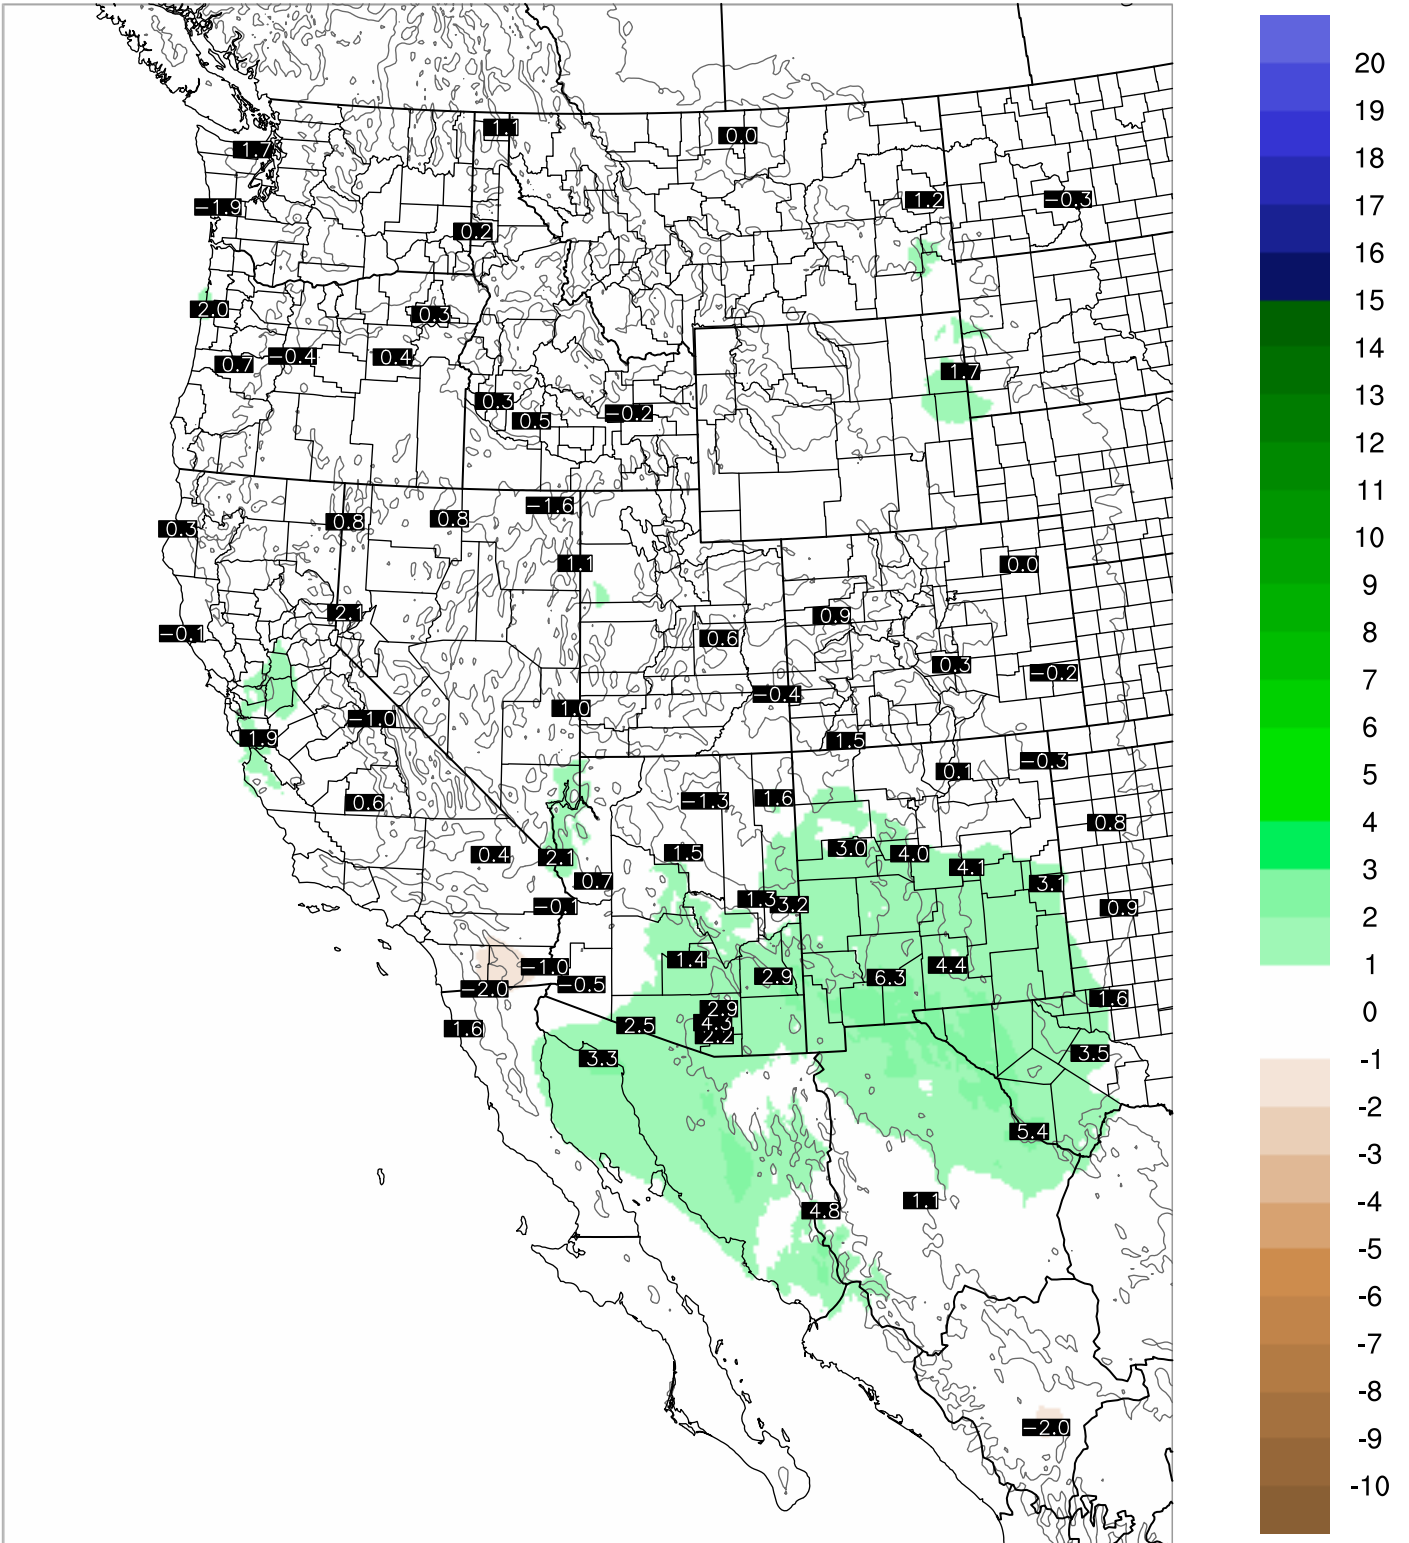

Corrected PWV 24 Sep 2021 8:45 UTC

PWV Error(mm) Obs-Init

Corrected PWV 24 Sep 2021 8:45 UTC

PWV Error(mm) Obs-Init