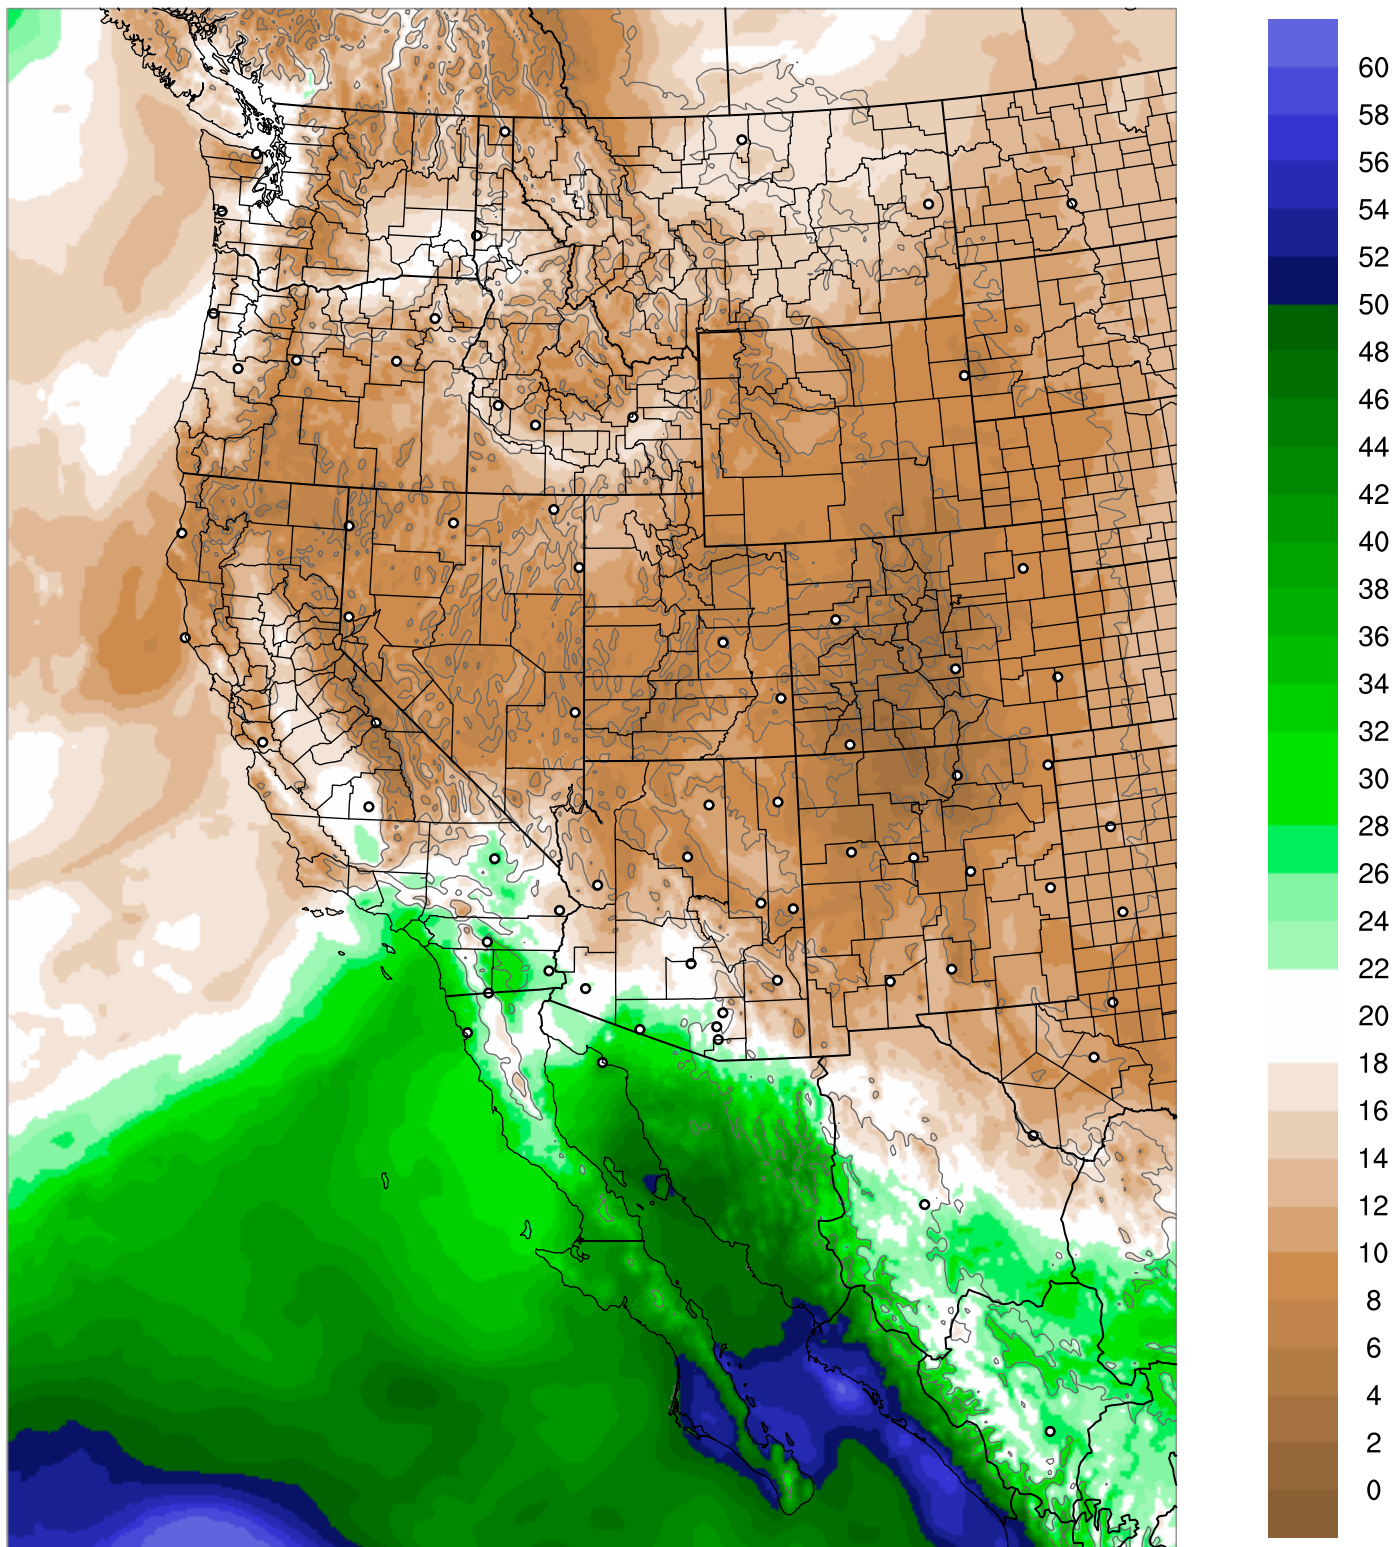

Corrected PWV 23 Sep 2021 8:45 UTC

PWV Error(mm) Obs-Init

Corrected PWV 23 Sep 2021 8:45 UTC

PWV Error(mm) Obs-Init