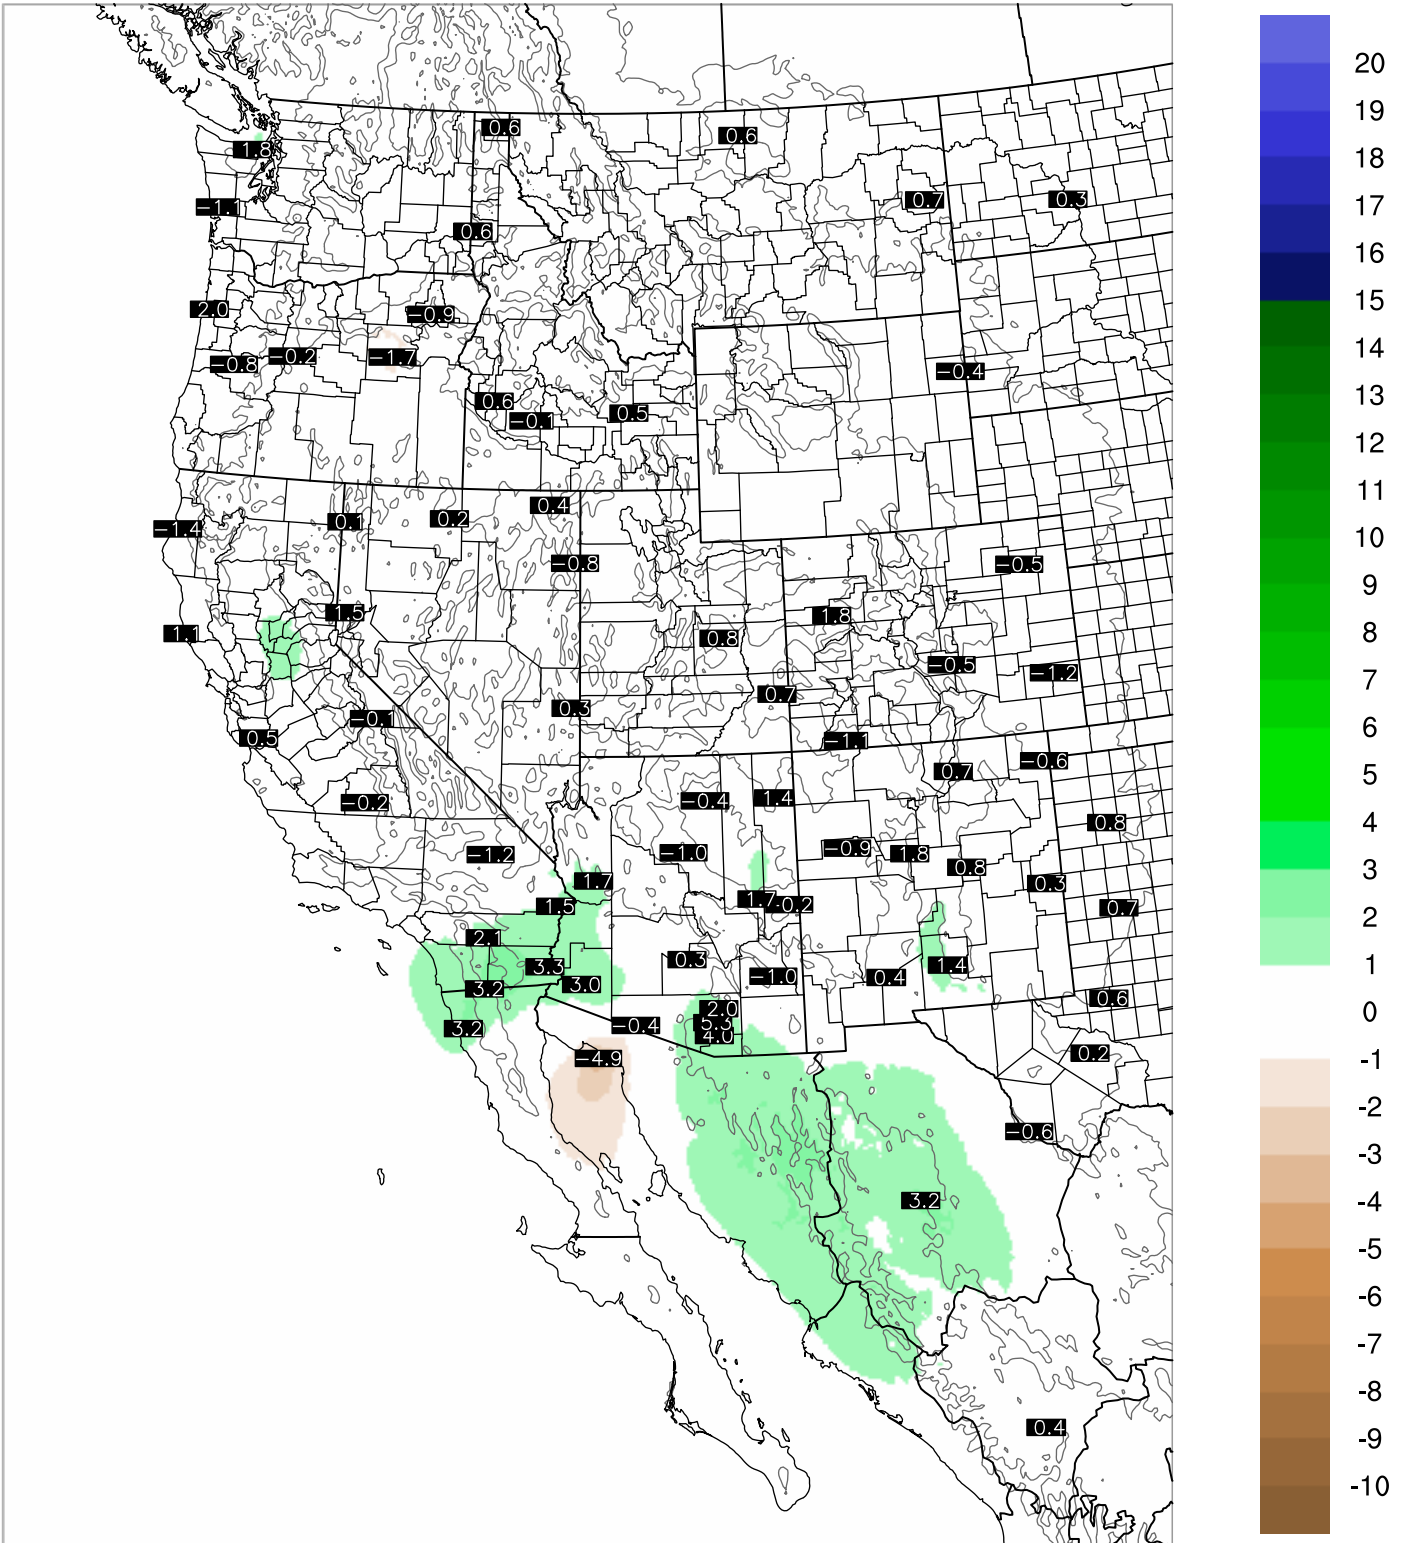

Corrected PWV 23 Sep 2021 8:45 UTC

PWV Error(mm) Obs-Init

Corrected PWV 23 Sep 2021 8:45 UTC

PWV Error(mm) Obs-Init