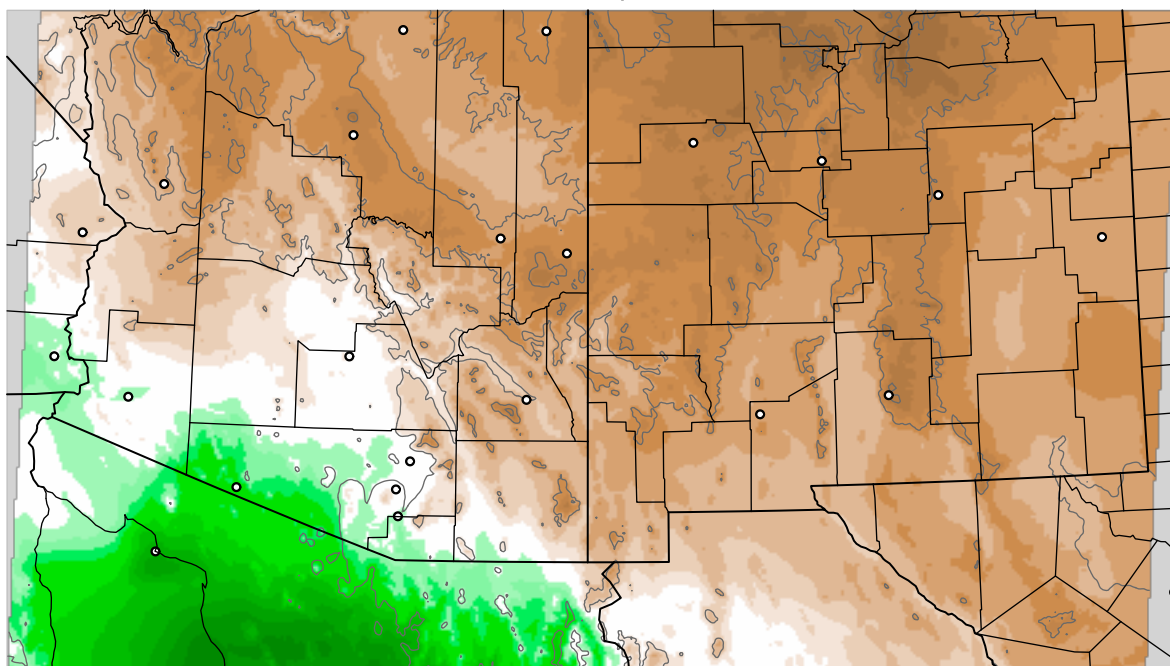

Corrected PWV 23 Sep 2021 8:45 UTC

PWV Error(mm) Obs-Init

Corrected PWV 23 Sep 2021 8:45 UTC

PWV Error(mm) Obs-Init