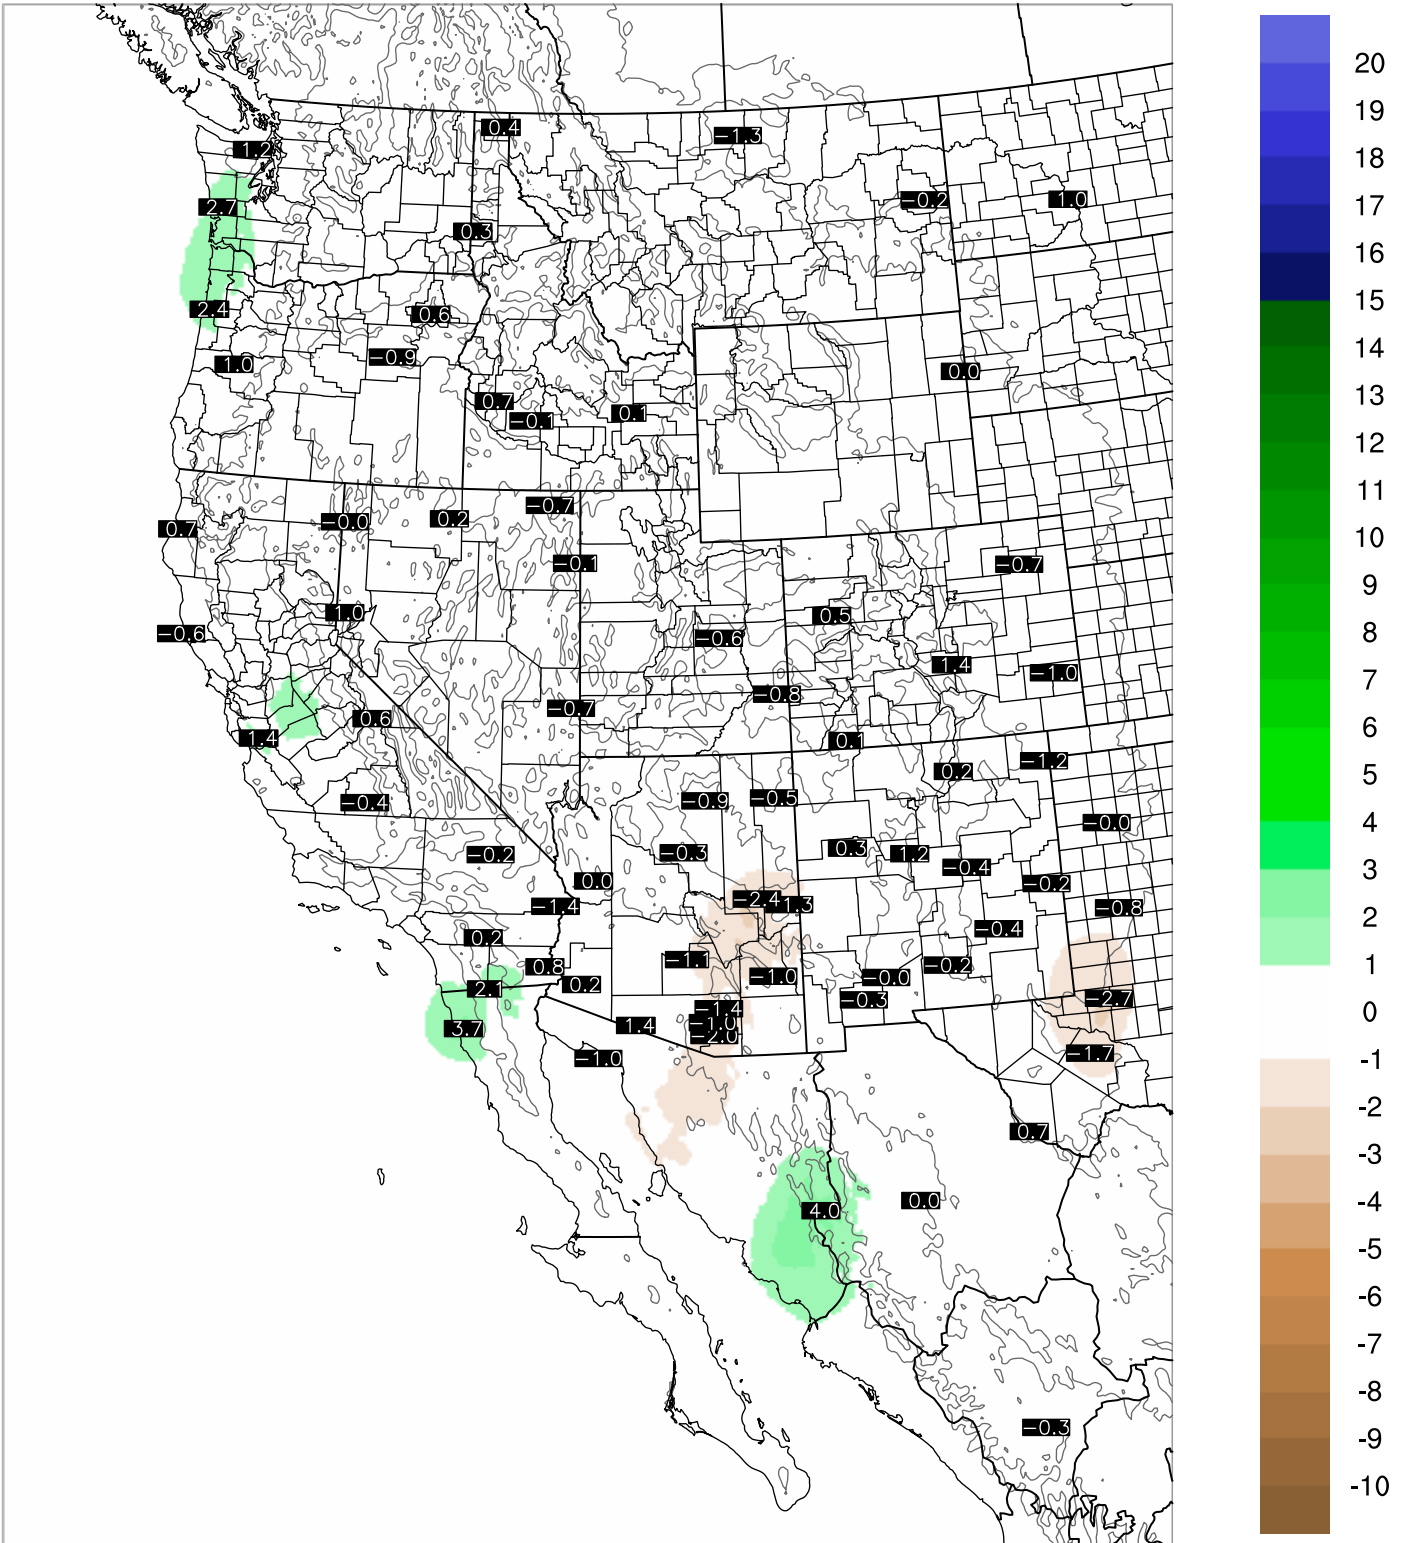

Corrected PWV 22 Sep 2021 8:45 UTC

PWV Error(mm) Obs-Init

Corrected PWV 22 Sep 2021 8:45 UTC

PWV Error(mm) Obs-Init