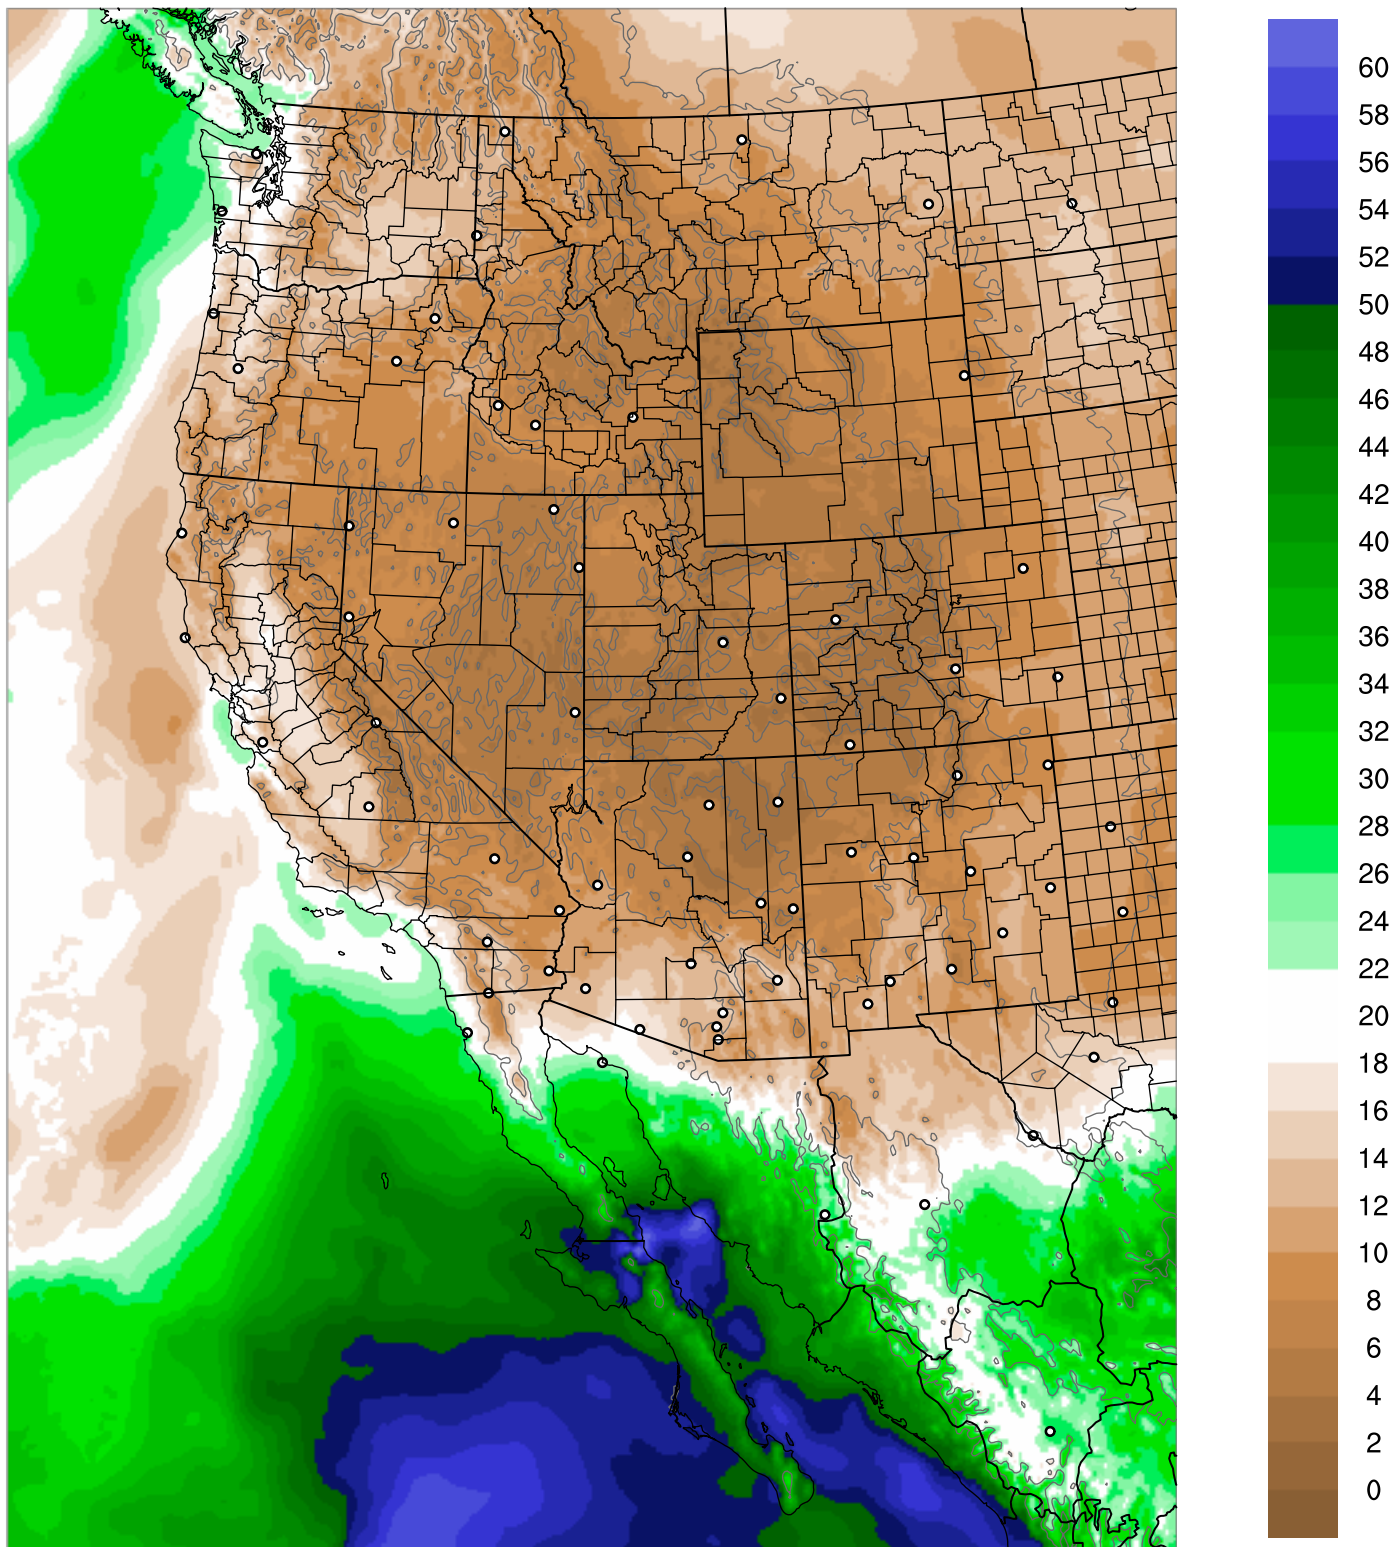

Corrected PWV 22 Sep 2021 8:45 UTC

PWV Error(mm) Obs-Init

Corrected PWV 22 Sep 2021 8:45 UTC

PWV Error(mm) Obs-Init