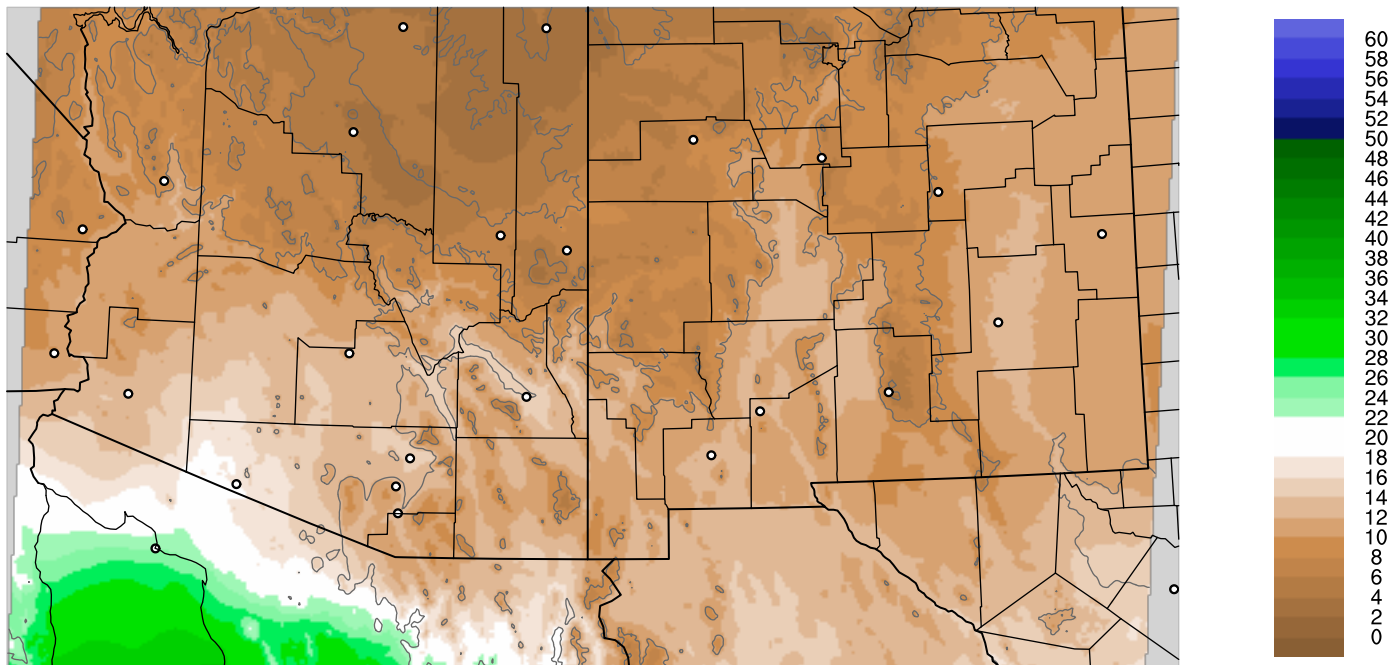

Corrected PWV 22 Sep 2021 8:45 UTC

PWV Error(mm) Obs-Init

Corrected PWV 22 Sep 2021 8:45 UTC

PWV Error(mm) Obs-Init