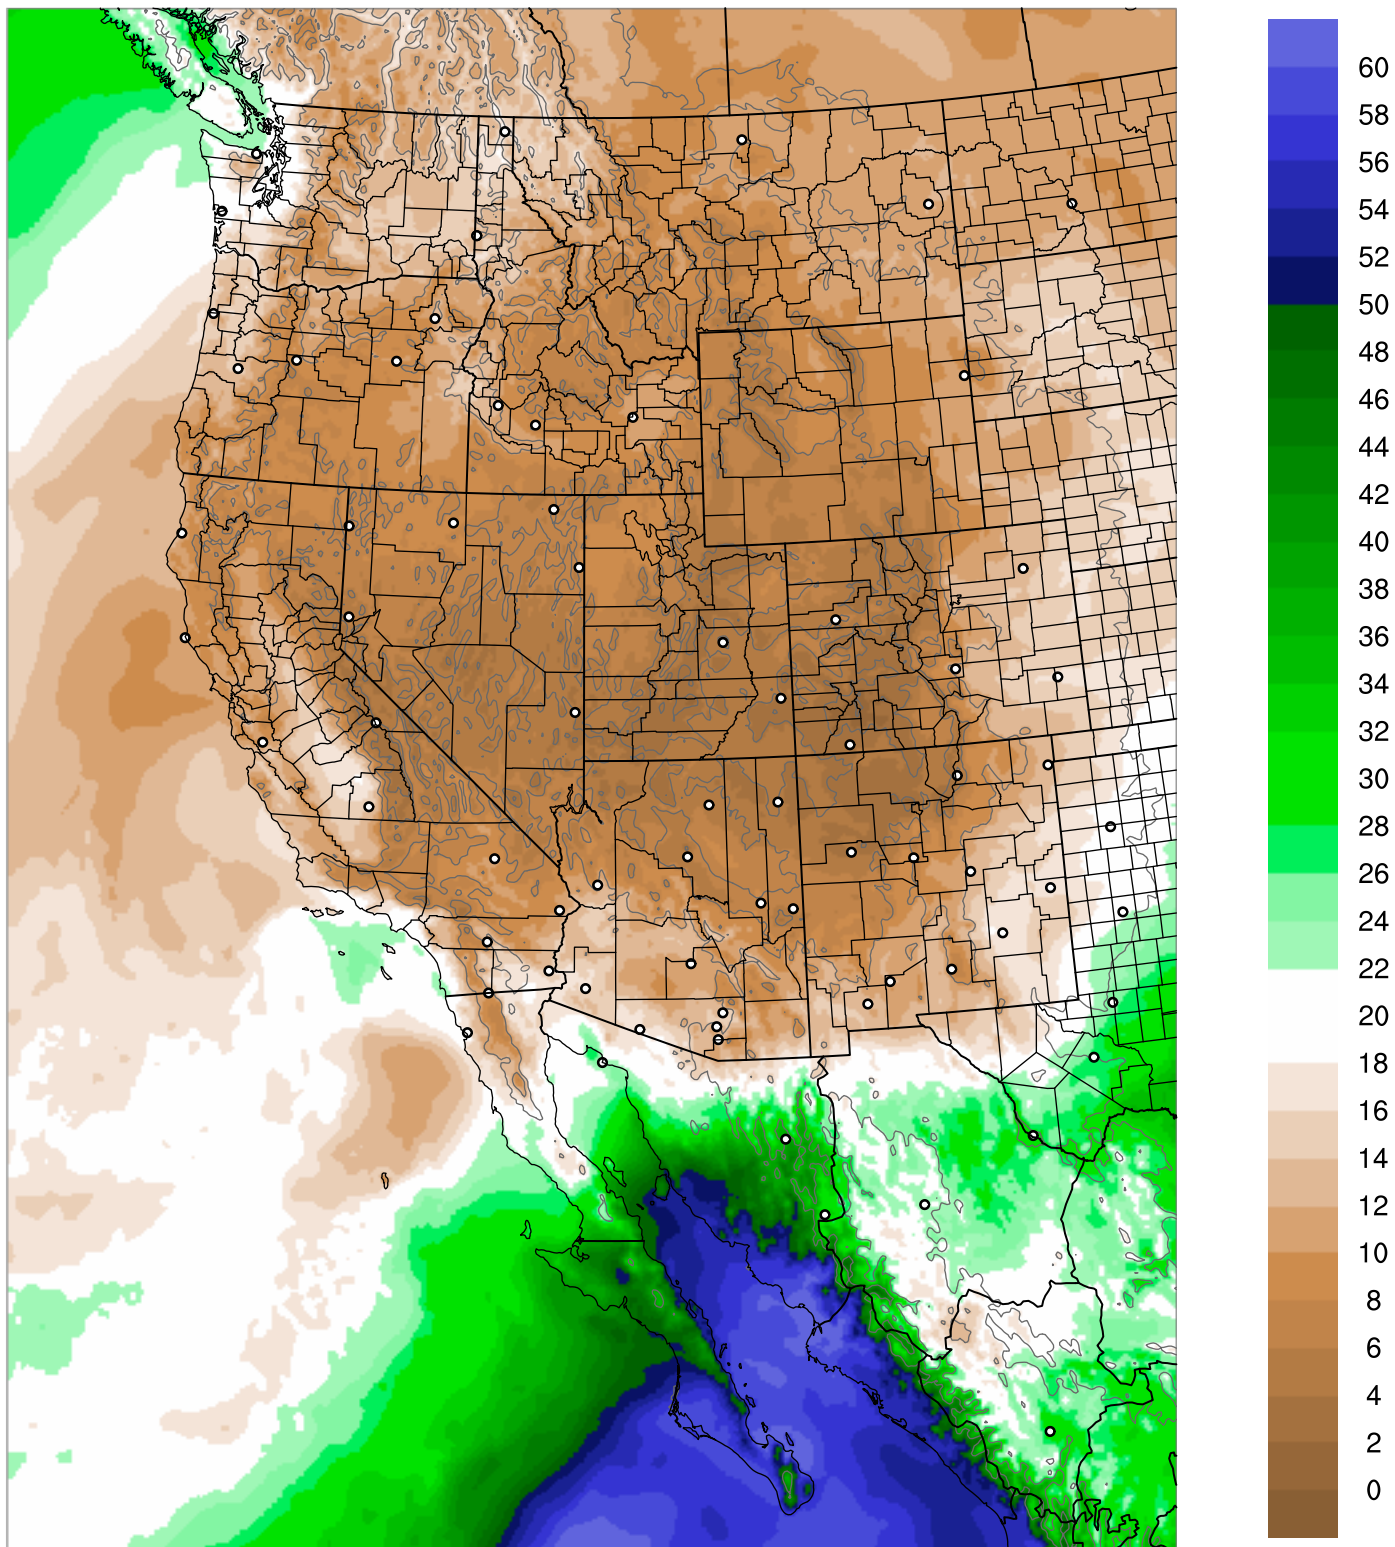

Corrected PWV 21 Sep 2021 8:45 UTC

Corrected PWV 21 Sep 2021 8:45 UTC

PWV Error(mm) Obs-Init