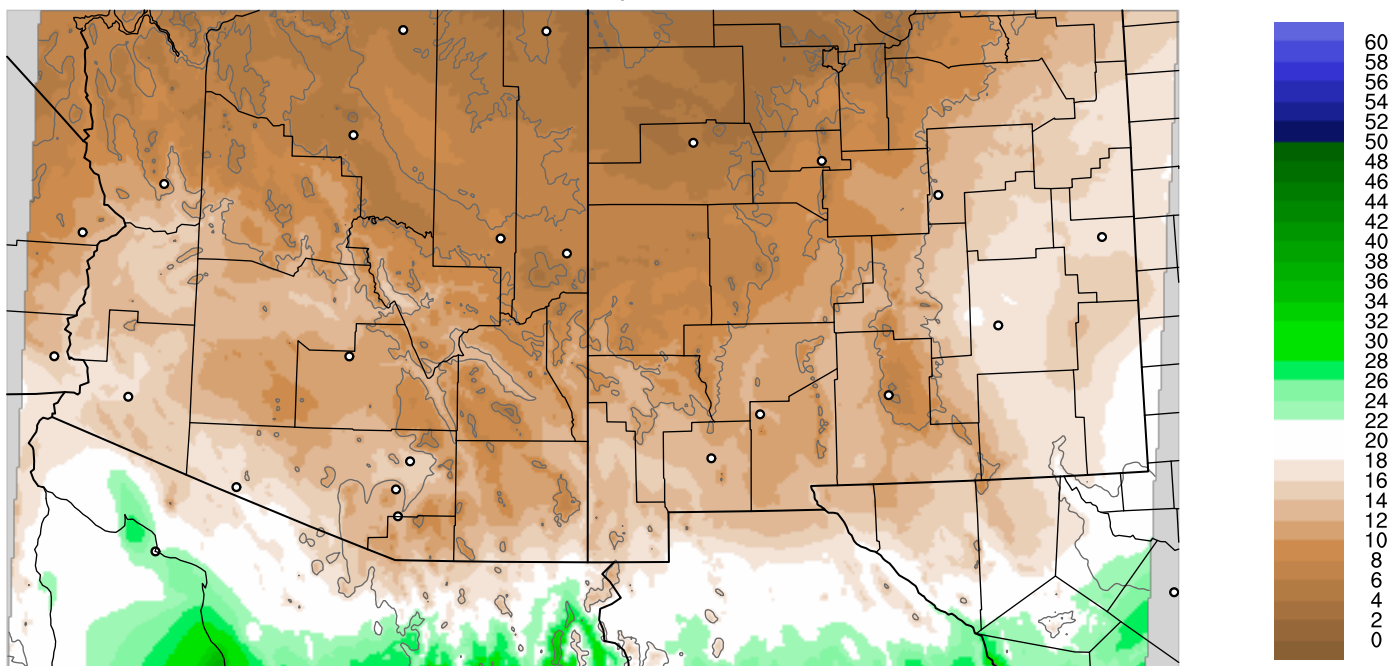

Corrected PWV 21 Sep 2021 8:45 UTC

Corrected PWV 21 Sep 2021 8:45 UTC

PWV Error(mm) Obs-Init