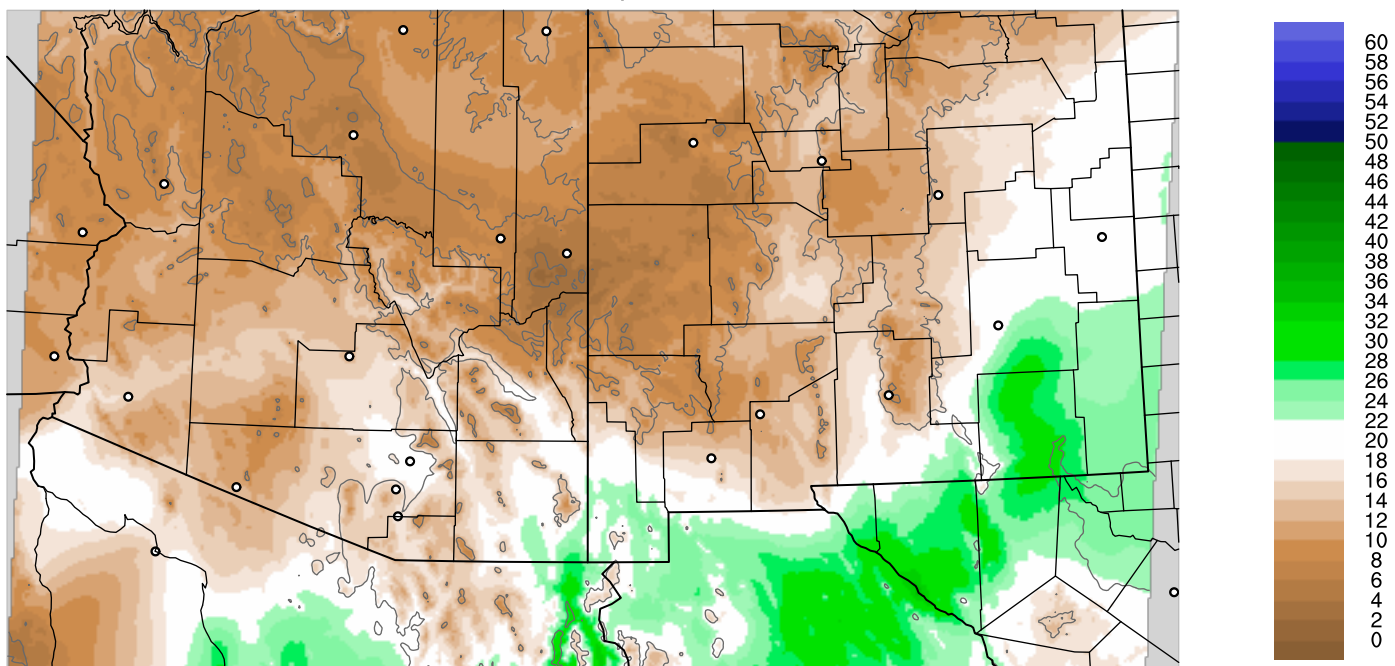

# PWV Error(mm) Obs-Init

Corrected PWV 20 Sep 2021 8:45 UTC

PWV Error(mm) Obs-Init