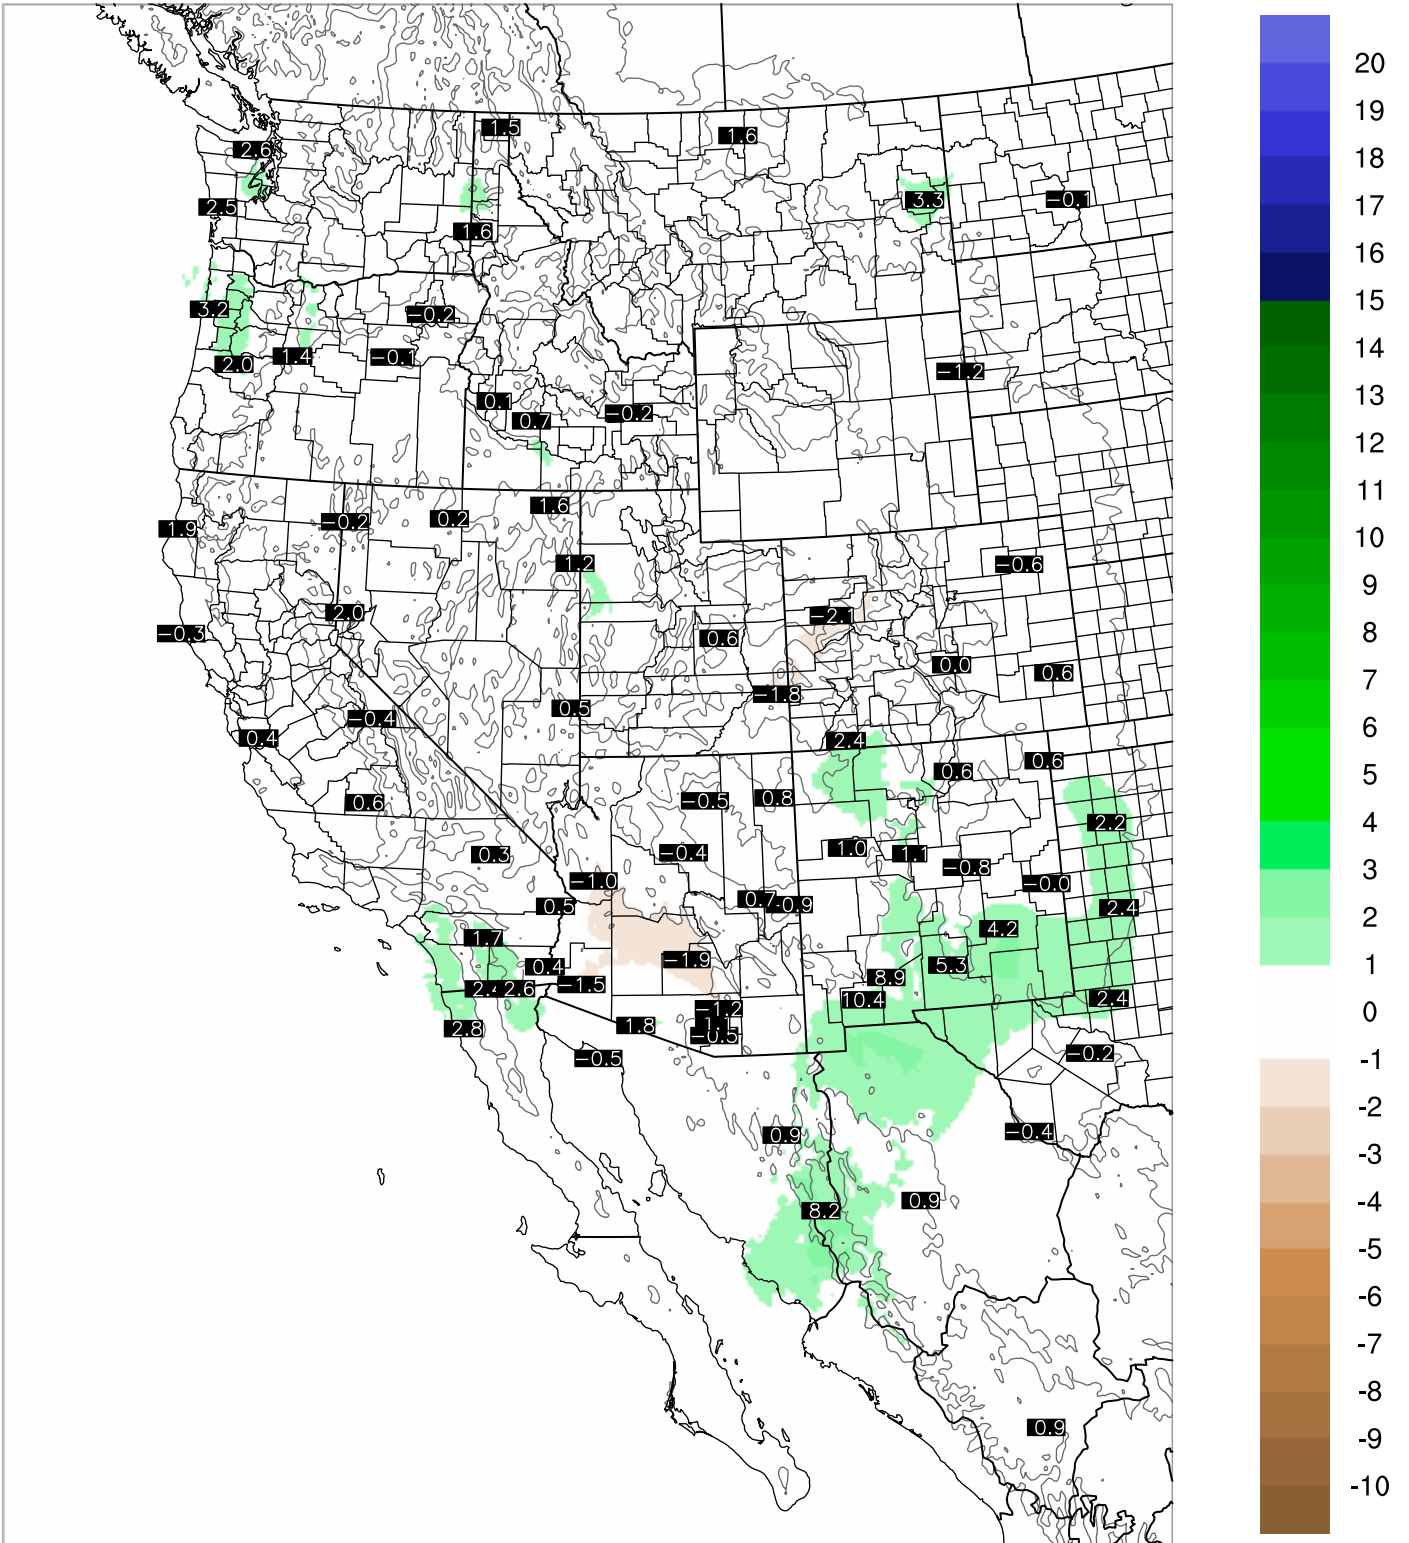

# Corrected PWV 20 Sep 2021 8:45 UTC

# PWV Error(mm) Obs-Init

Corrected PWV 20 Sep 2021 8:45 UTC

PWV Error(mm) Obs-Init