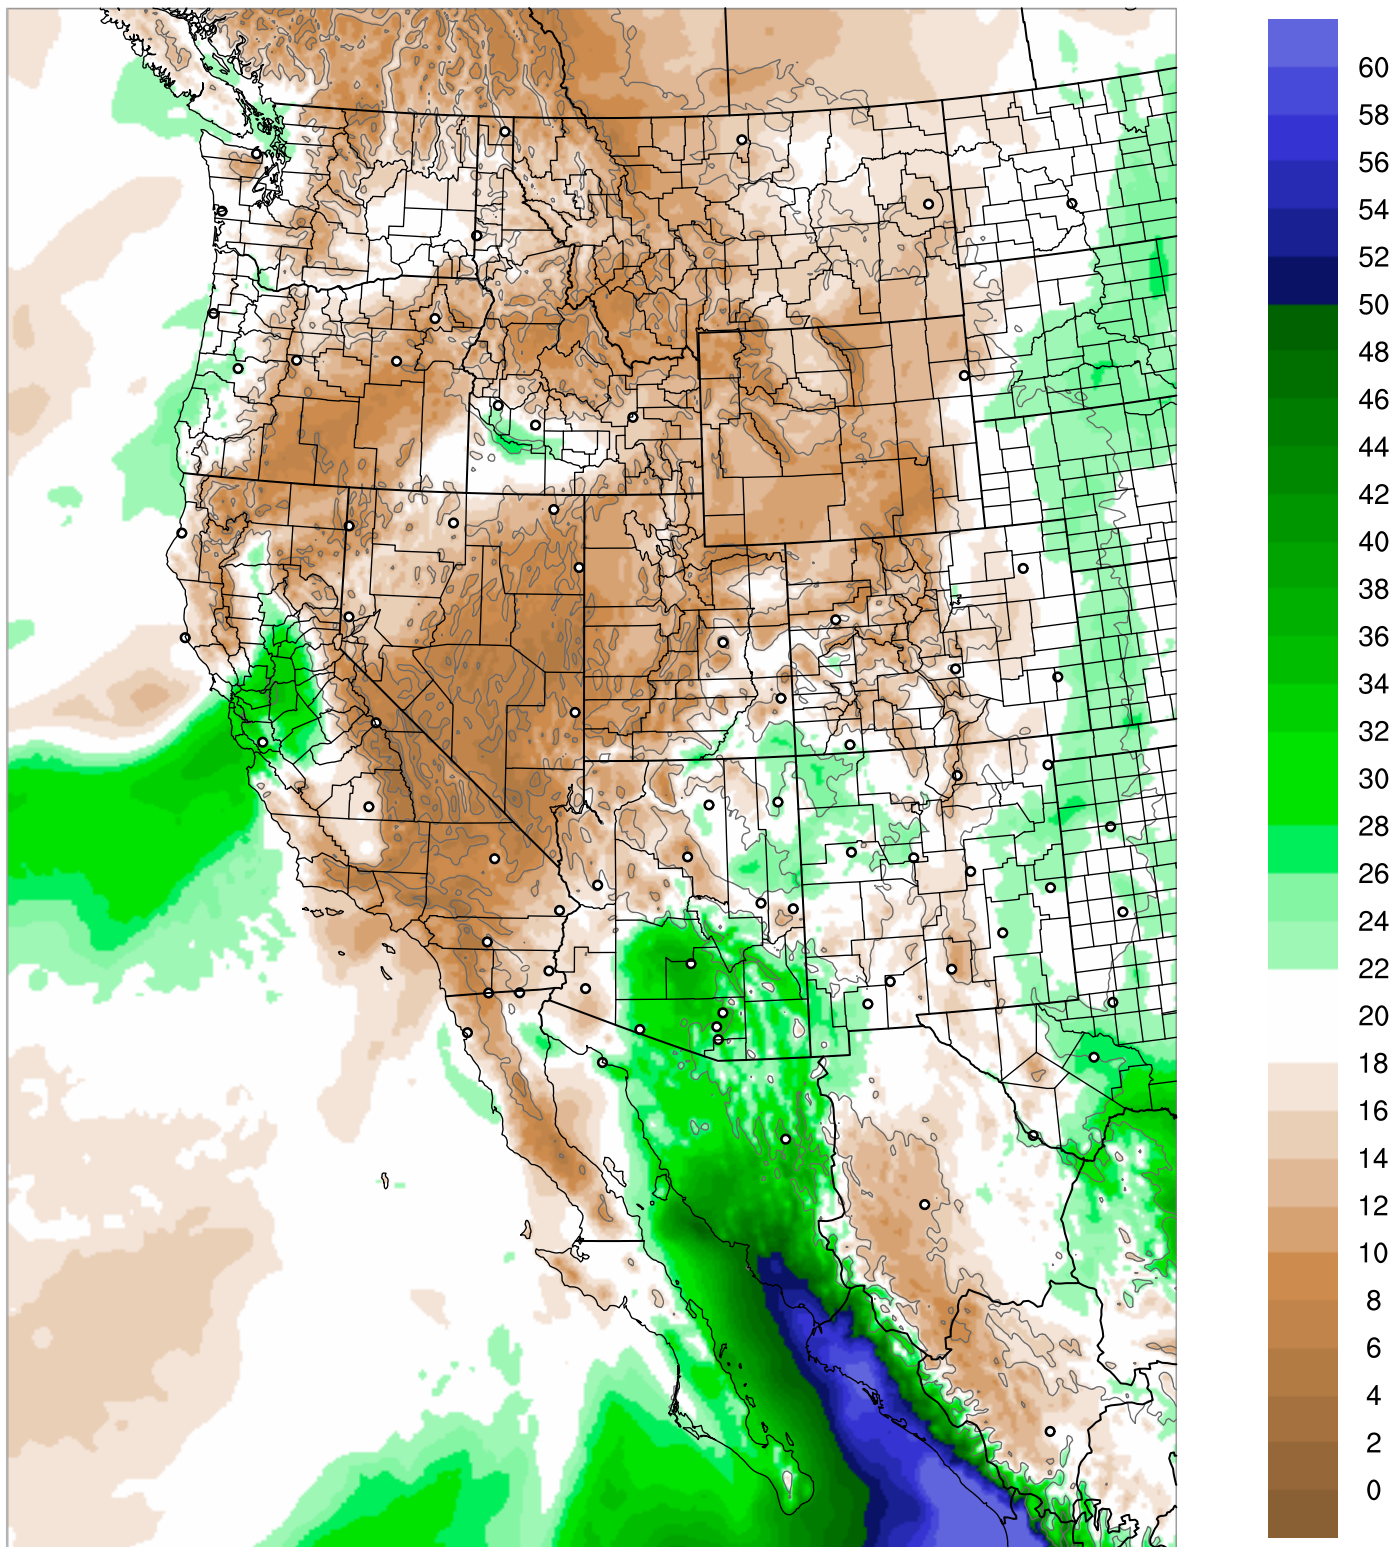

Corrected PWV 19 Sep 2021 8:45 UTC

PWV Error(mm) Obs-Init

Corrected PWV 19 Sep 2021 8:45 UTC

PWV Error(mm) Obs-Init