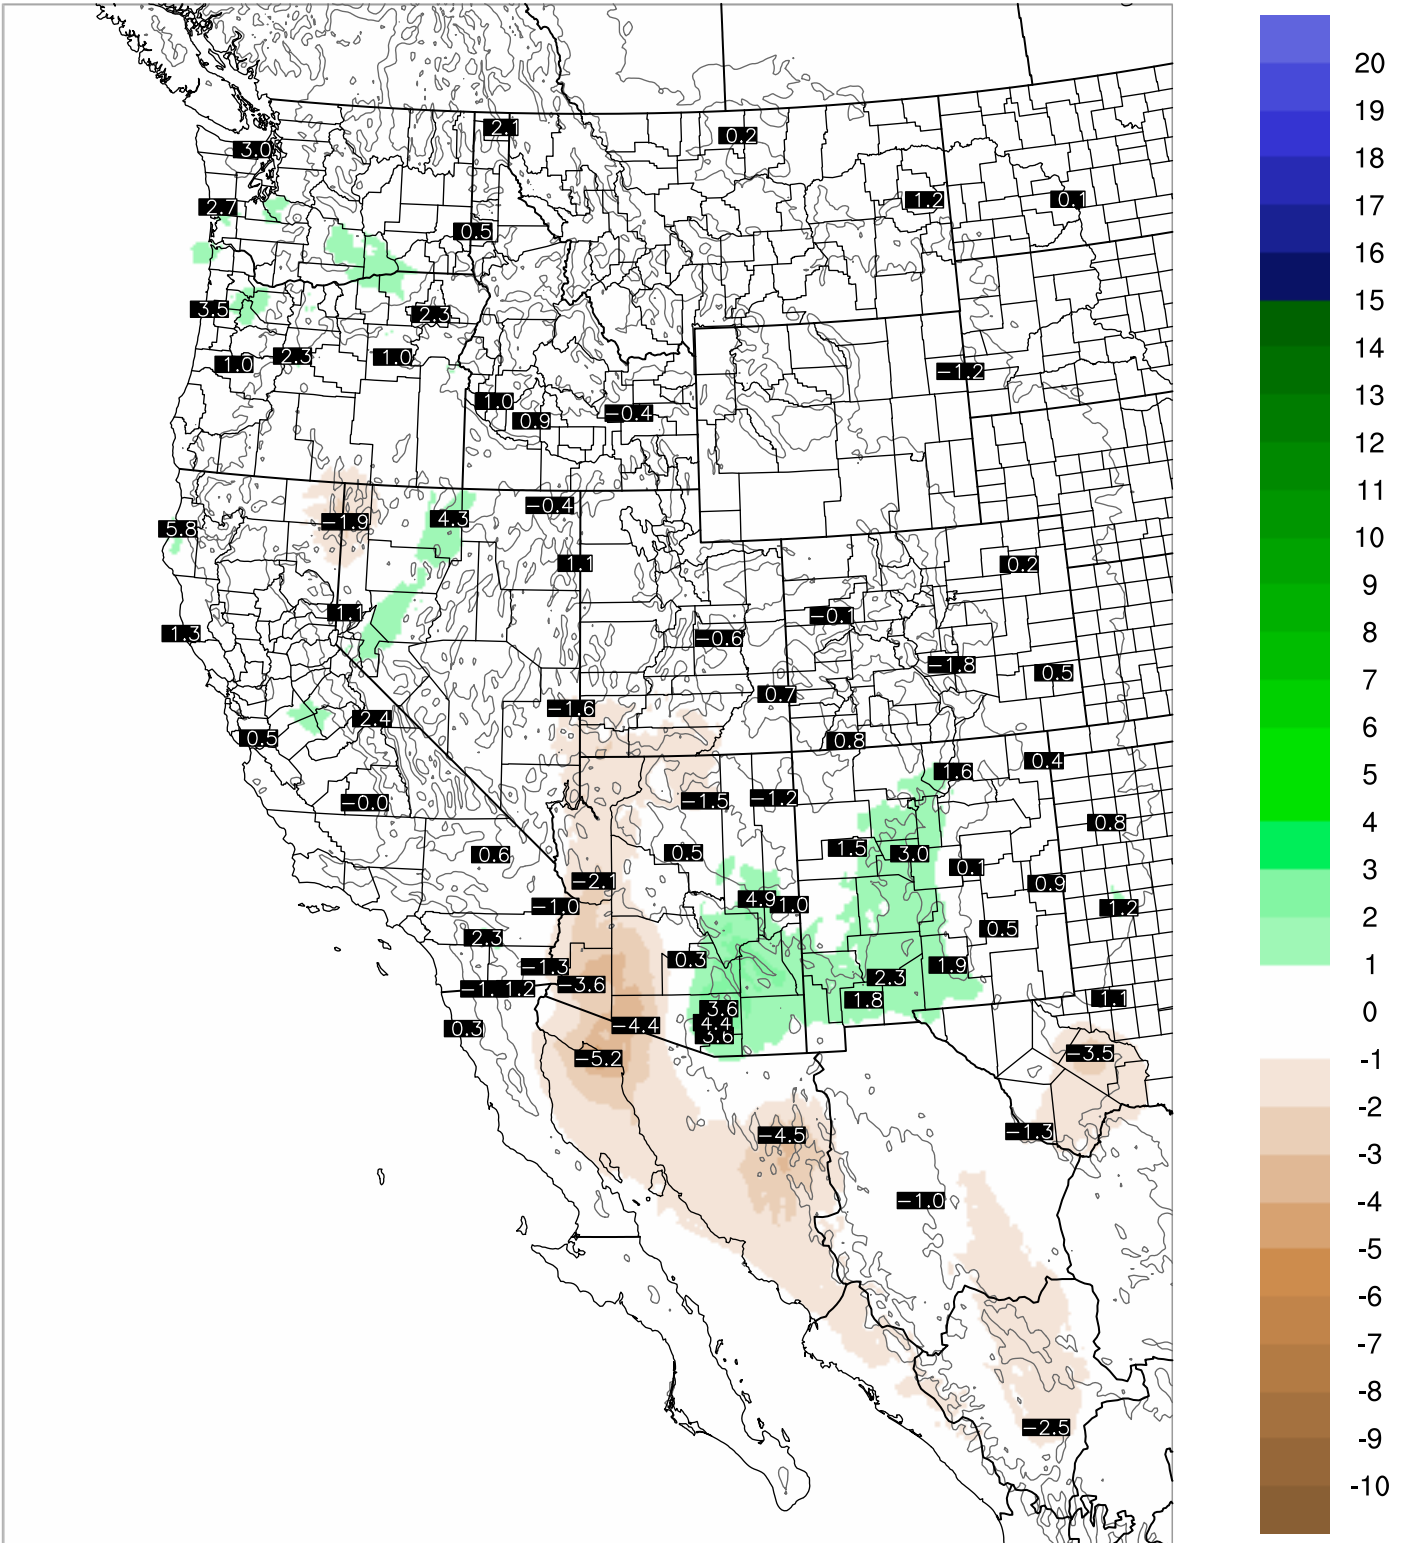

Corrected PWV 19 Sep 2021 8:45 UTC

PWV Error(mm) Obs-Init

Corrected PWV 19 Sep 2021 8:45 UTC

PWV Error(mm) Obs-Init