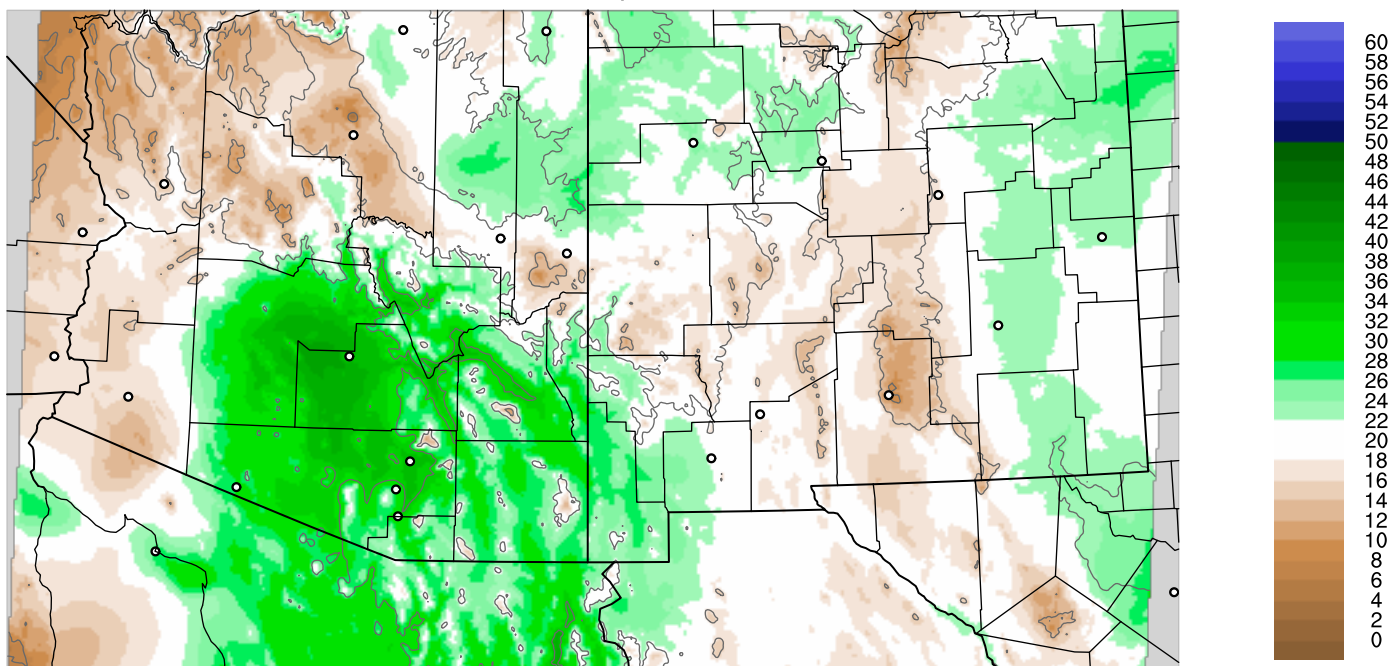

Corrected PWV 19 Sep 2021 8:45 UTC

PWV Error(mm) Obs-Init

Corrected PWV 19 Sep 2021 8:45 UTC

PWV Error(mm) Obs-Init