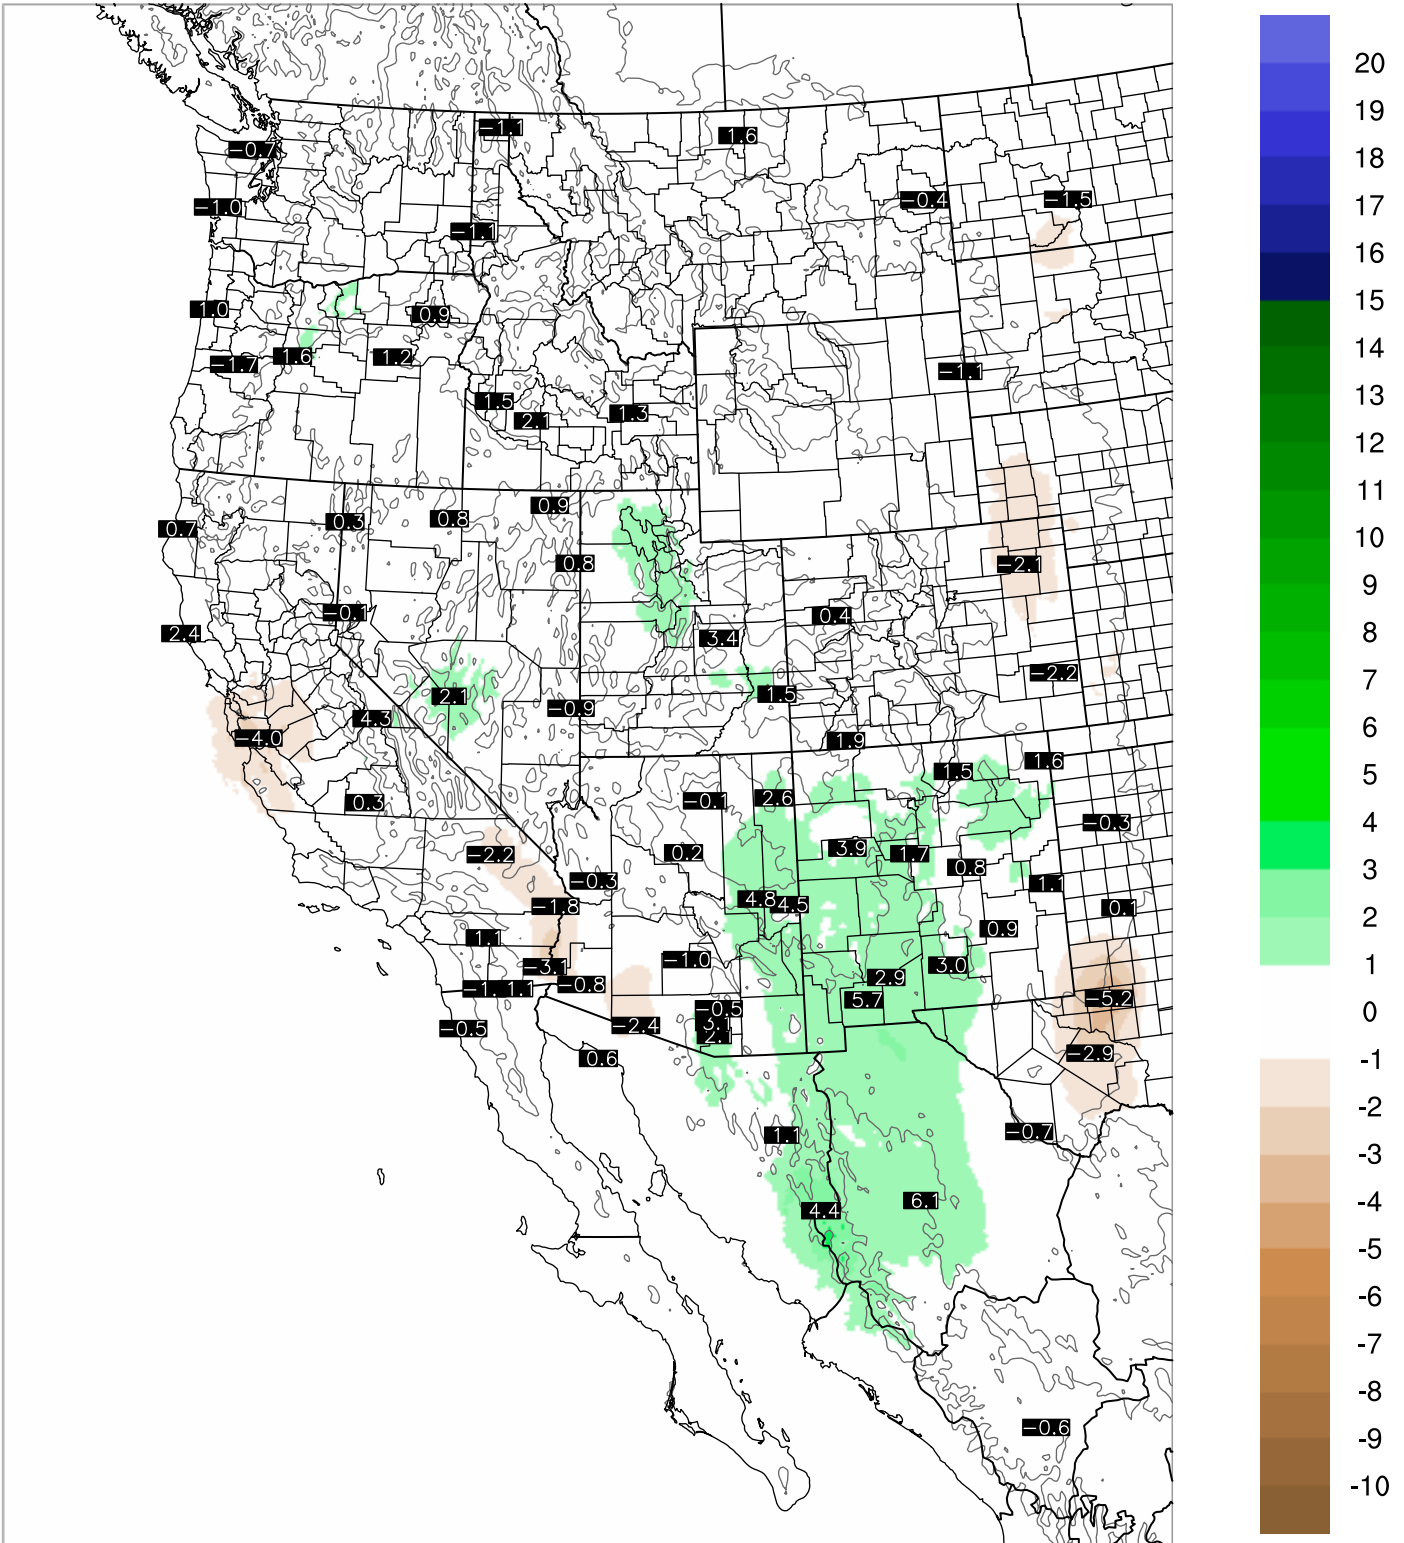

# Corrected PWV 18 Sep 2021 8:45 UTC

# PWV Error(mm) Obs-Init

Corrected PWV 18 Sep 2021 8:45 UTC

PWV Error(mm) Obs-Init