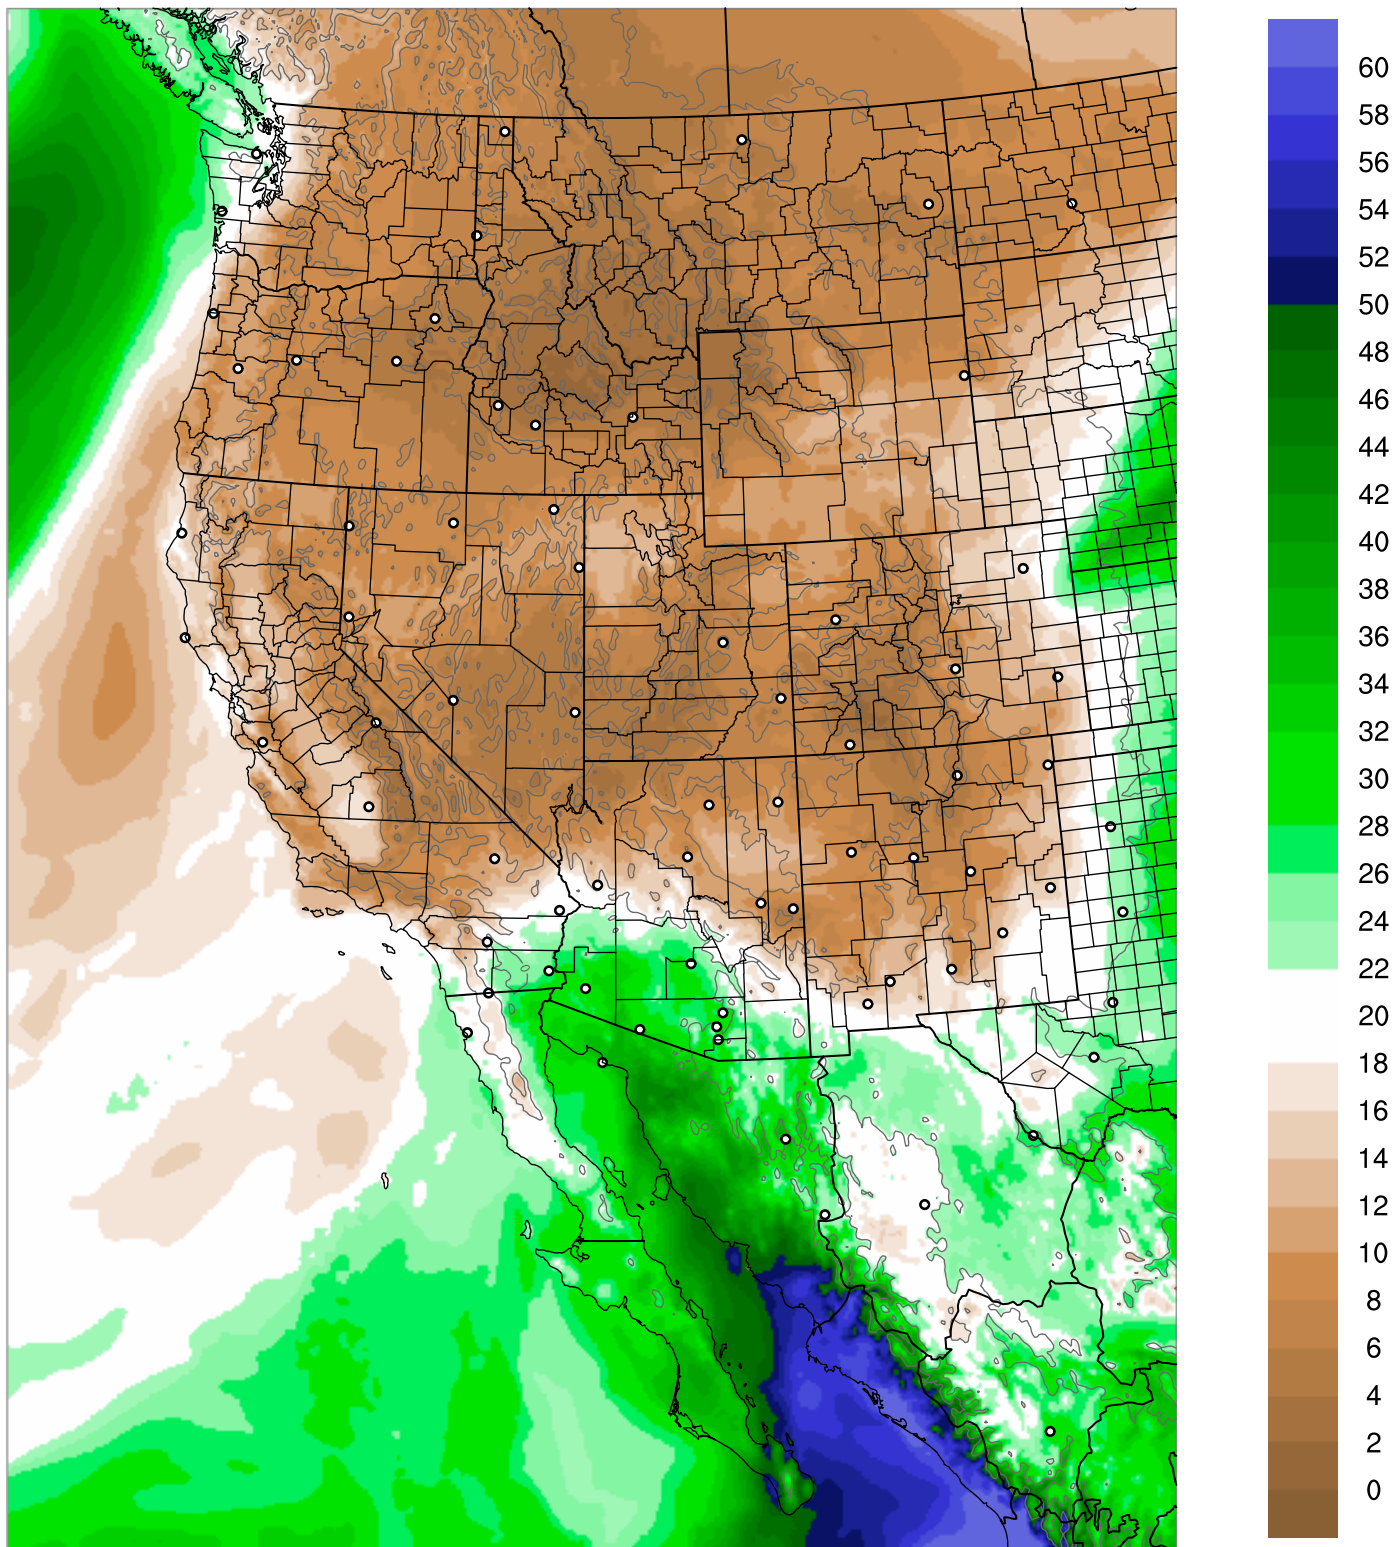

# Corrected PWV 17 Sep 2021 8:45 UTC

Corrected PWV 17 Sep 2021 8:45 UTC

PWV Error(mm) Obs-Init