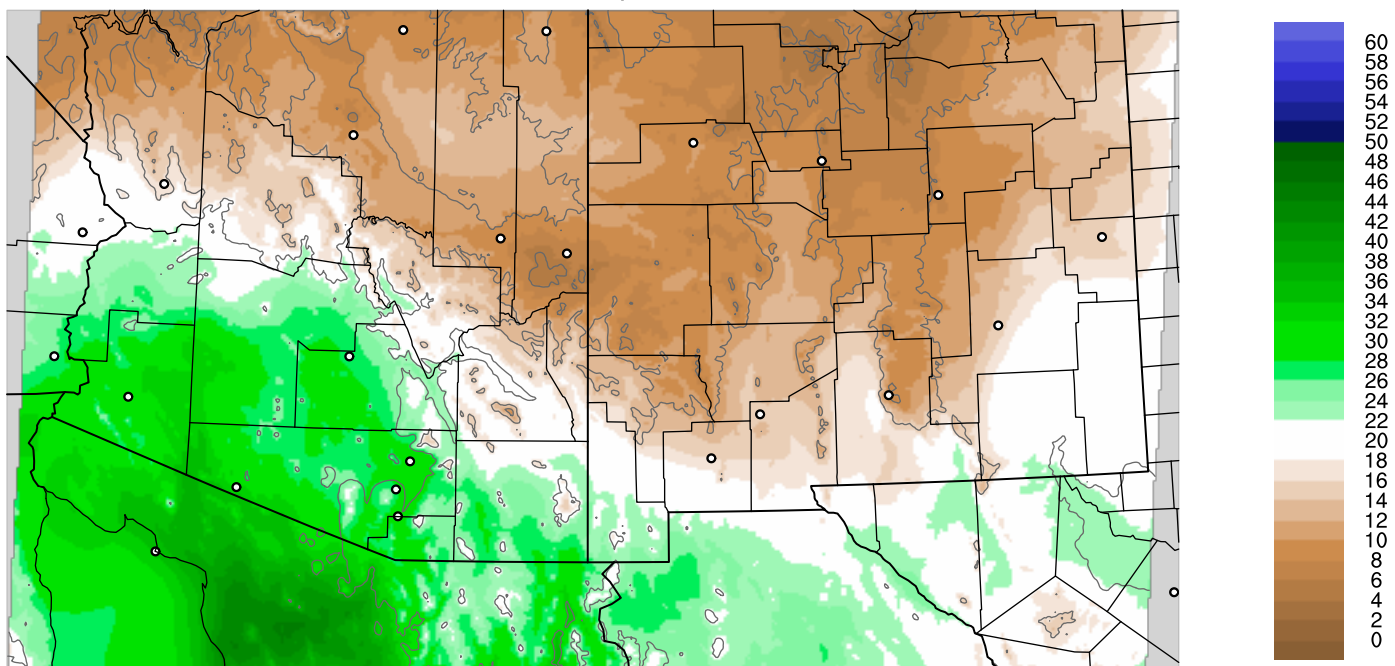

# Corrected PWV 17 Sep 2021 8:45 UTC

Corrected PWV 17 Sep 2021 8:45 UTC

PWV Error(mm) Obs-Init