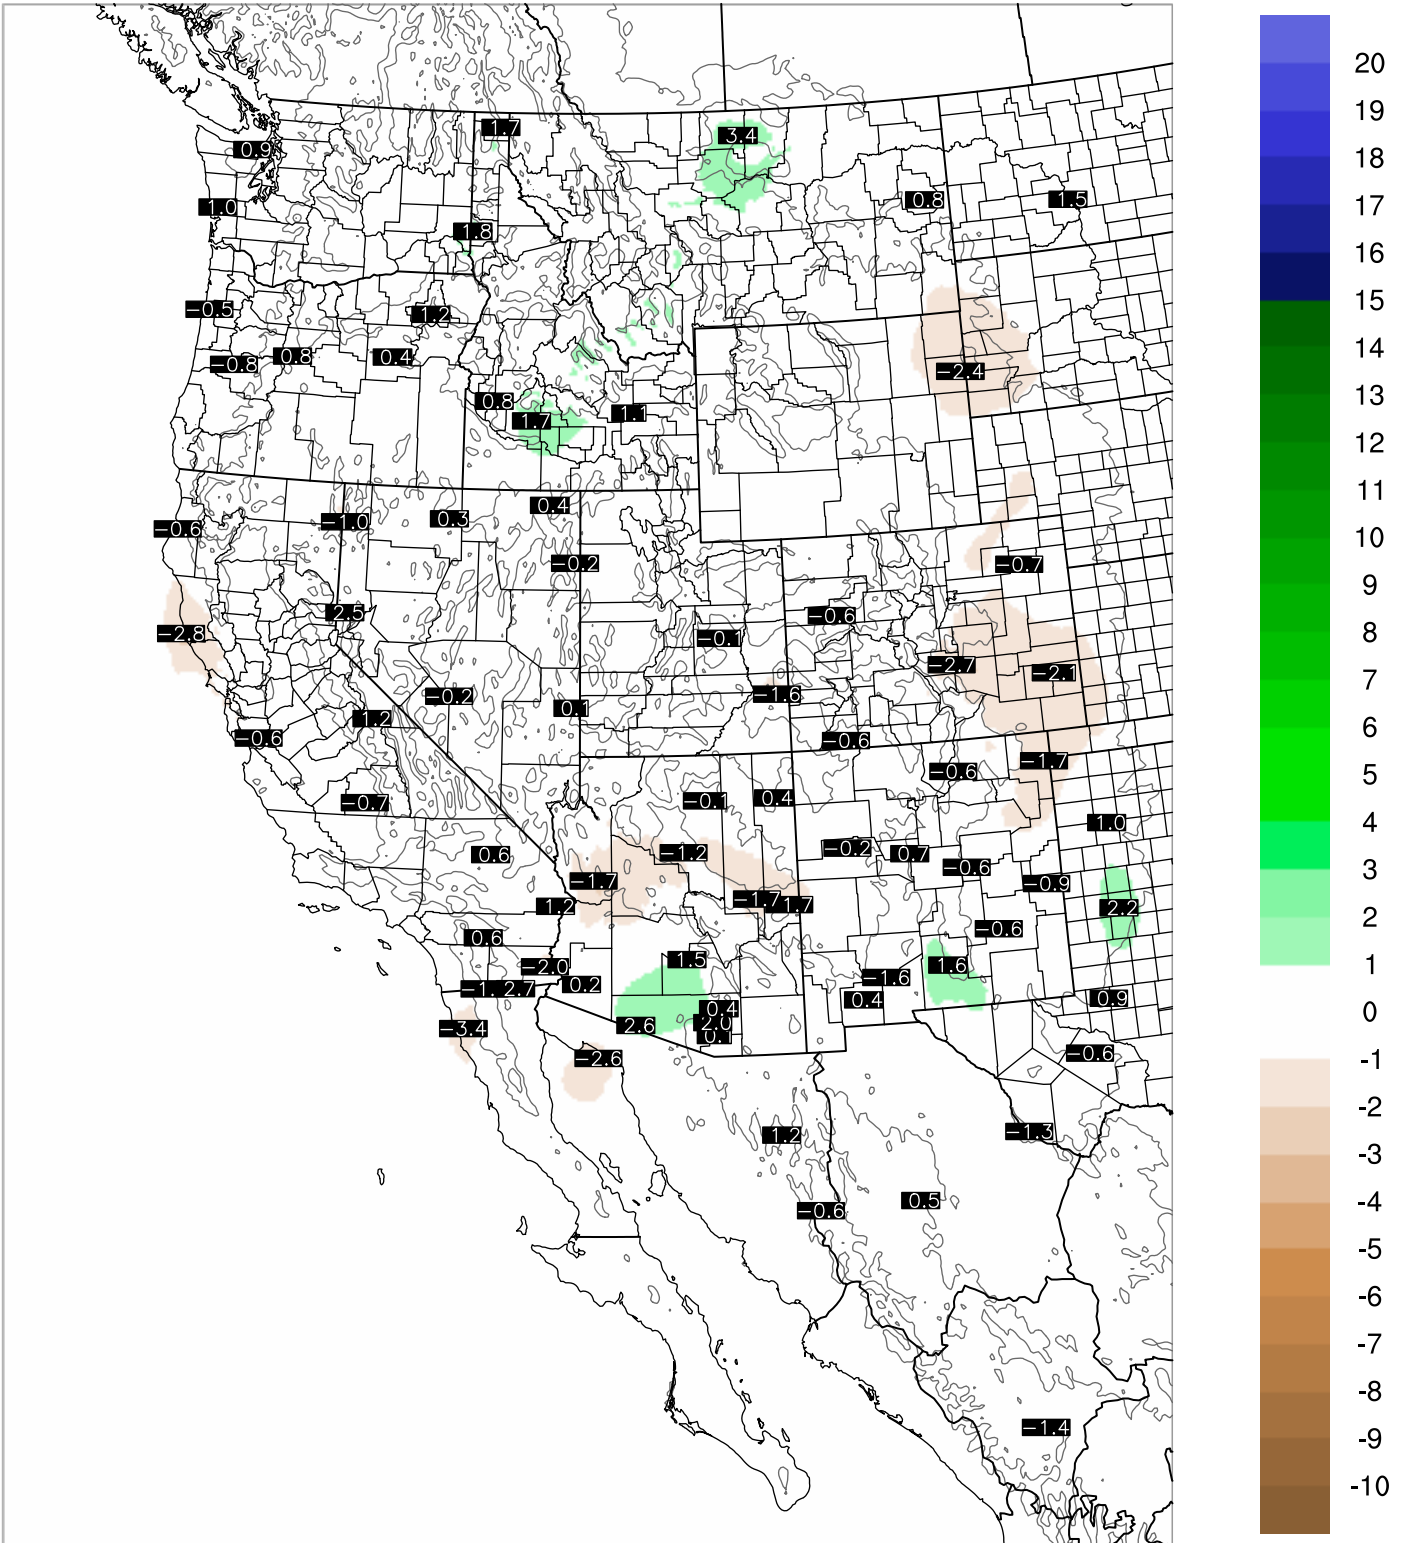

# Corrected PWV 16 Sep 2021 8:45 UTC

# PWV Error(mm) Obs-Init

Corrected PWV 16 Sep 2021 8:45 UTC

PWV Error(mm) Obs-Init