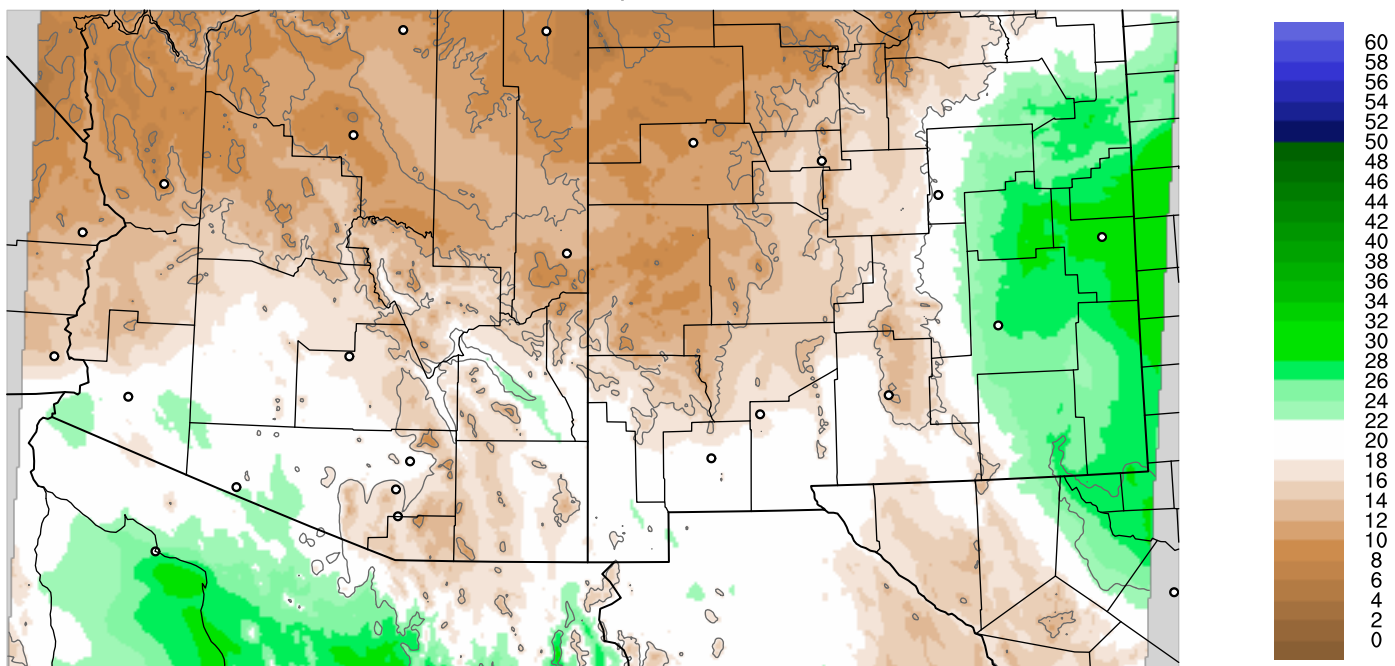

Corrected PWV 15 Sep 2021 8:45 UTC

PWV Error(mm) Obs-Init

Corrected PWV 15 Sep 2021 8:45 UTC

PWV Error(mm) Obs-Init