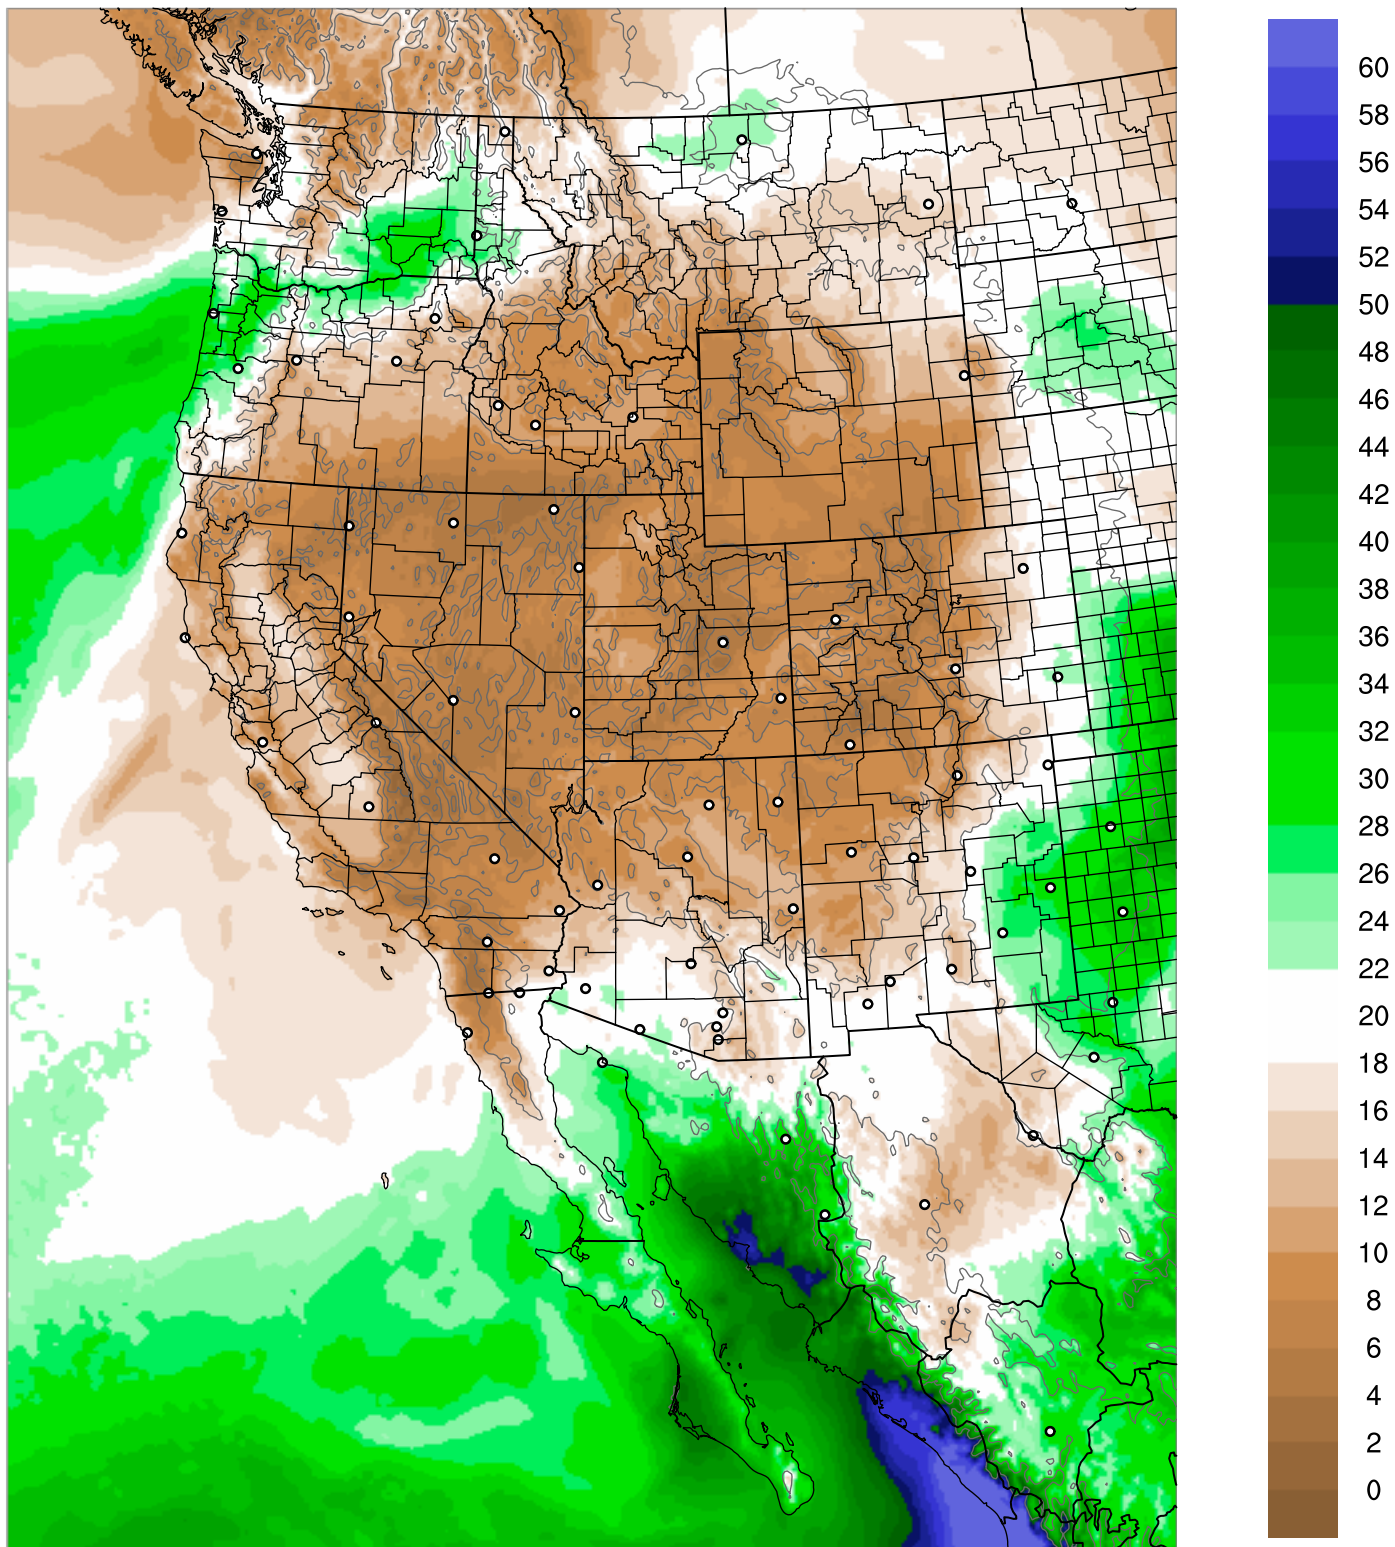

Corrected PWV 15 Sep 2021 8:45 UTC

PWV Error(mm) Obs-Init

Corrected PWV 15 Sep 2021 8:45 UTC

PWV Error(mm) Obs-Init