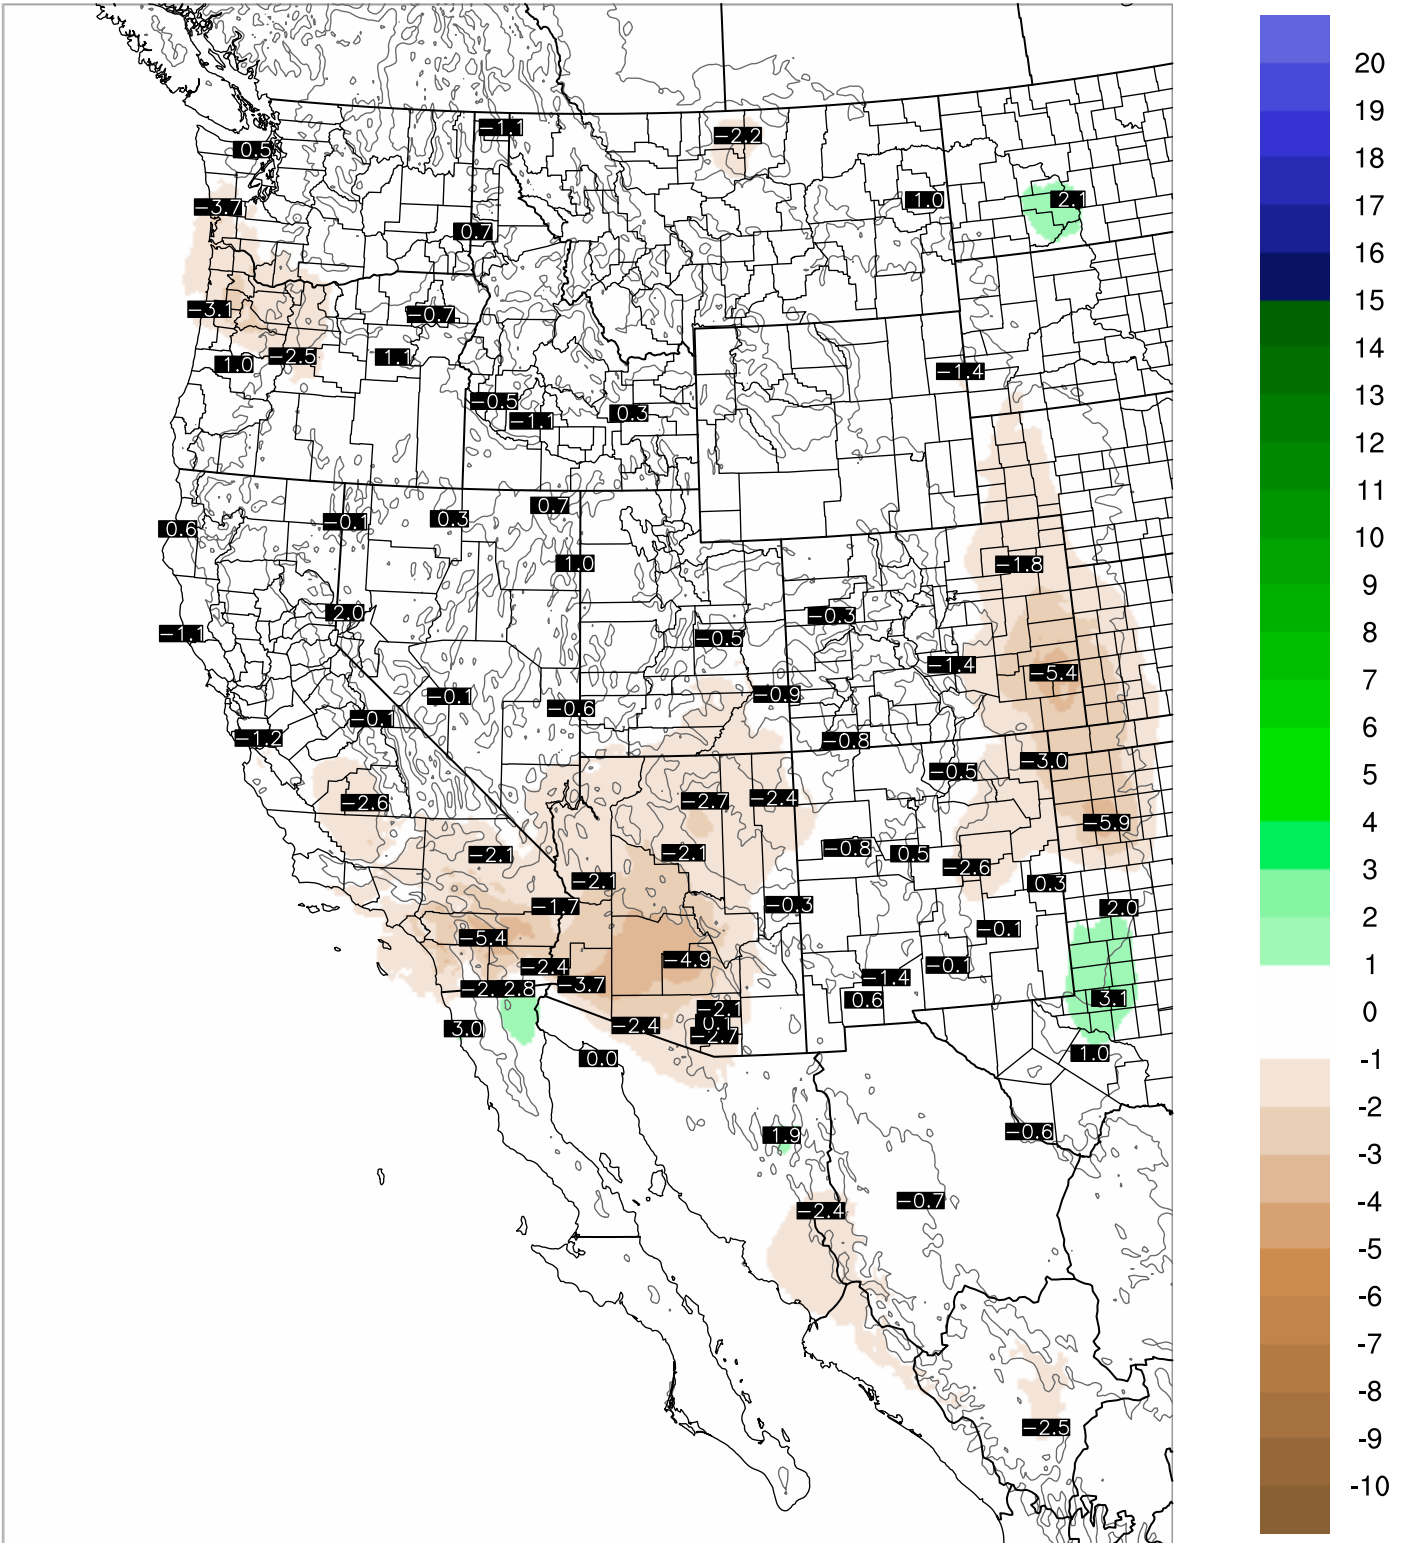

Corrected PWV 15 Sep 2021 8:45 UTC

PWV Error(mm) Obs-Init

Corrected PWV 15 Sep 2021 8:45 UTC

PWV Error(mm) Obs-Init