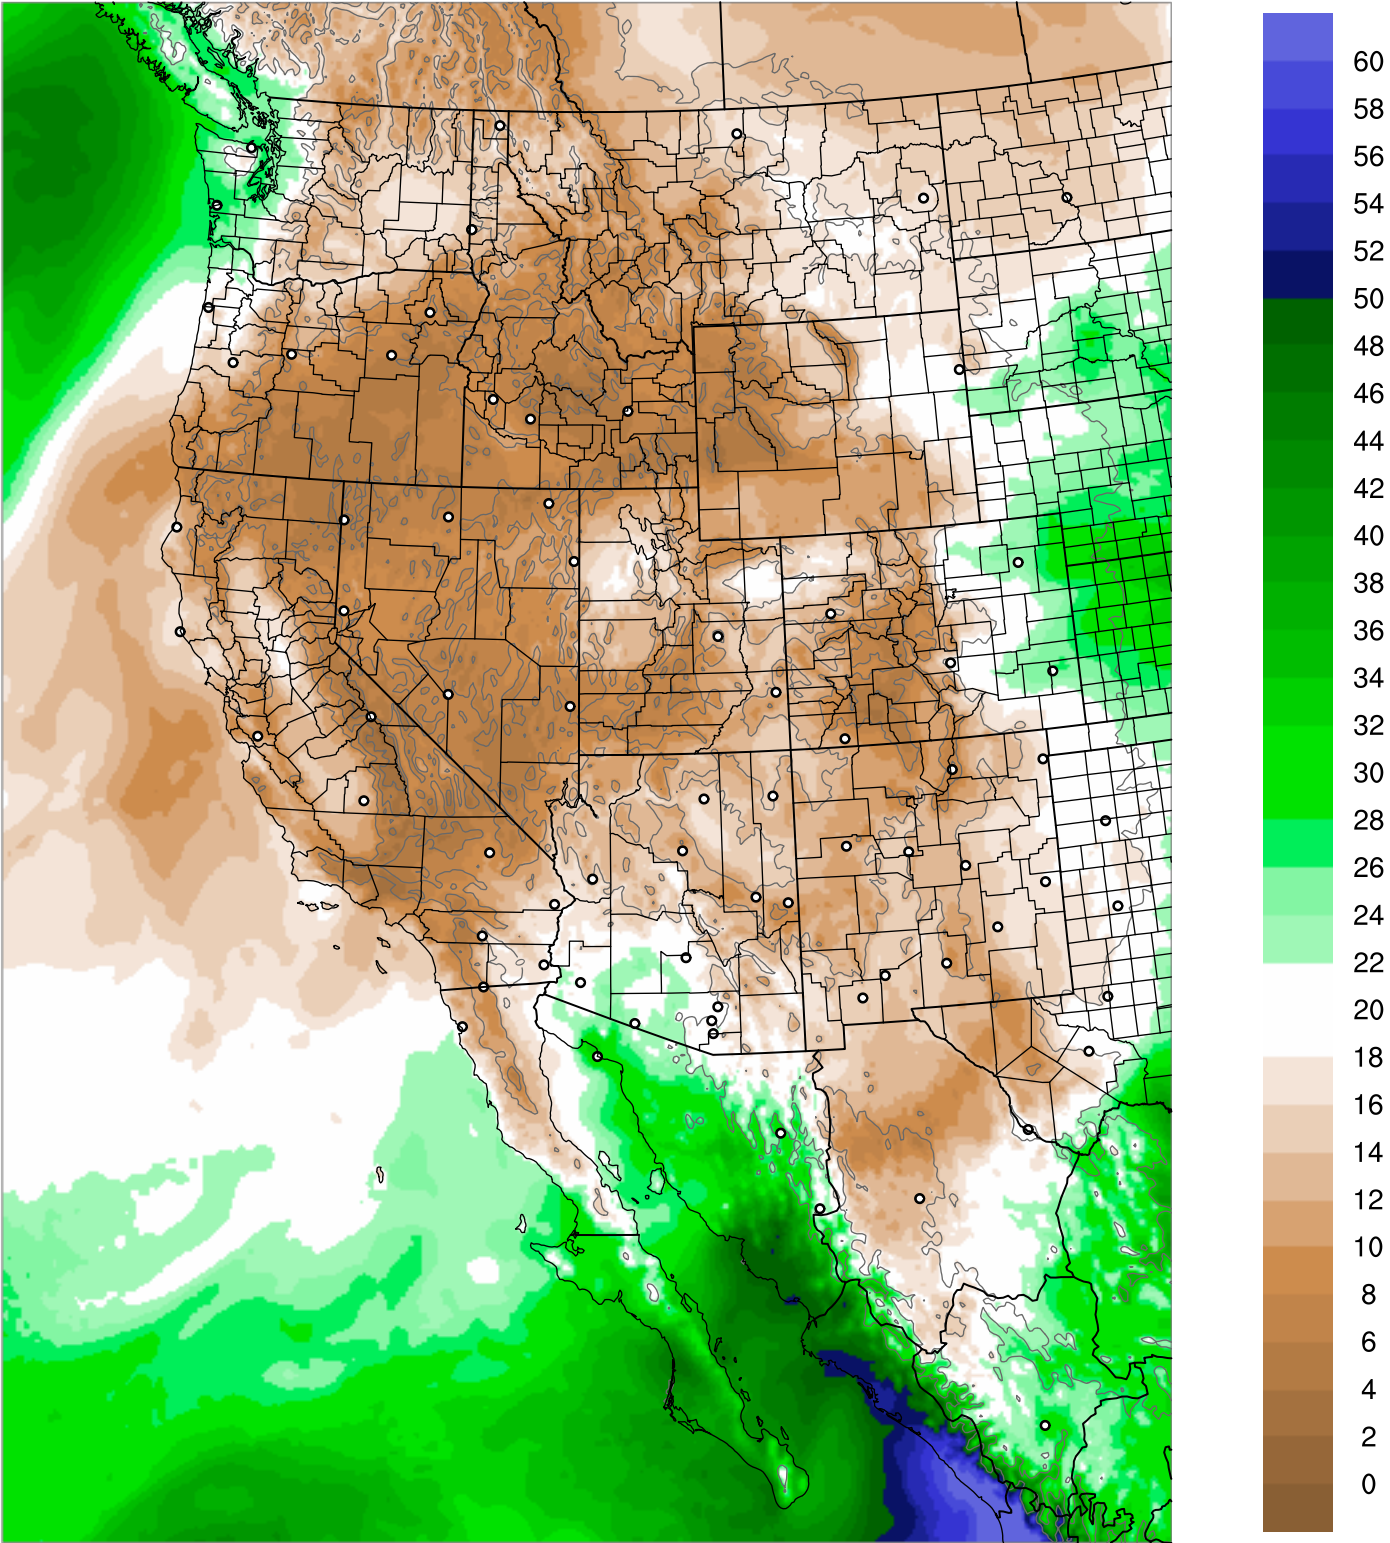

Corrected PWV 14 Sep 2021 8:45 UTC

PWV Error(mm) Obs-Init

Corrected PWV 14 Sep 2021 8:45 UTC

PWV Error(mm) Obs-Init