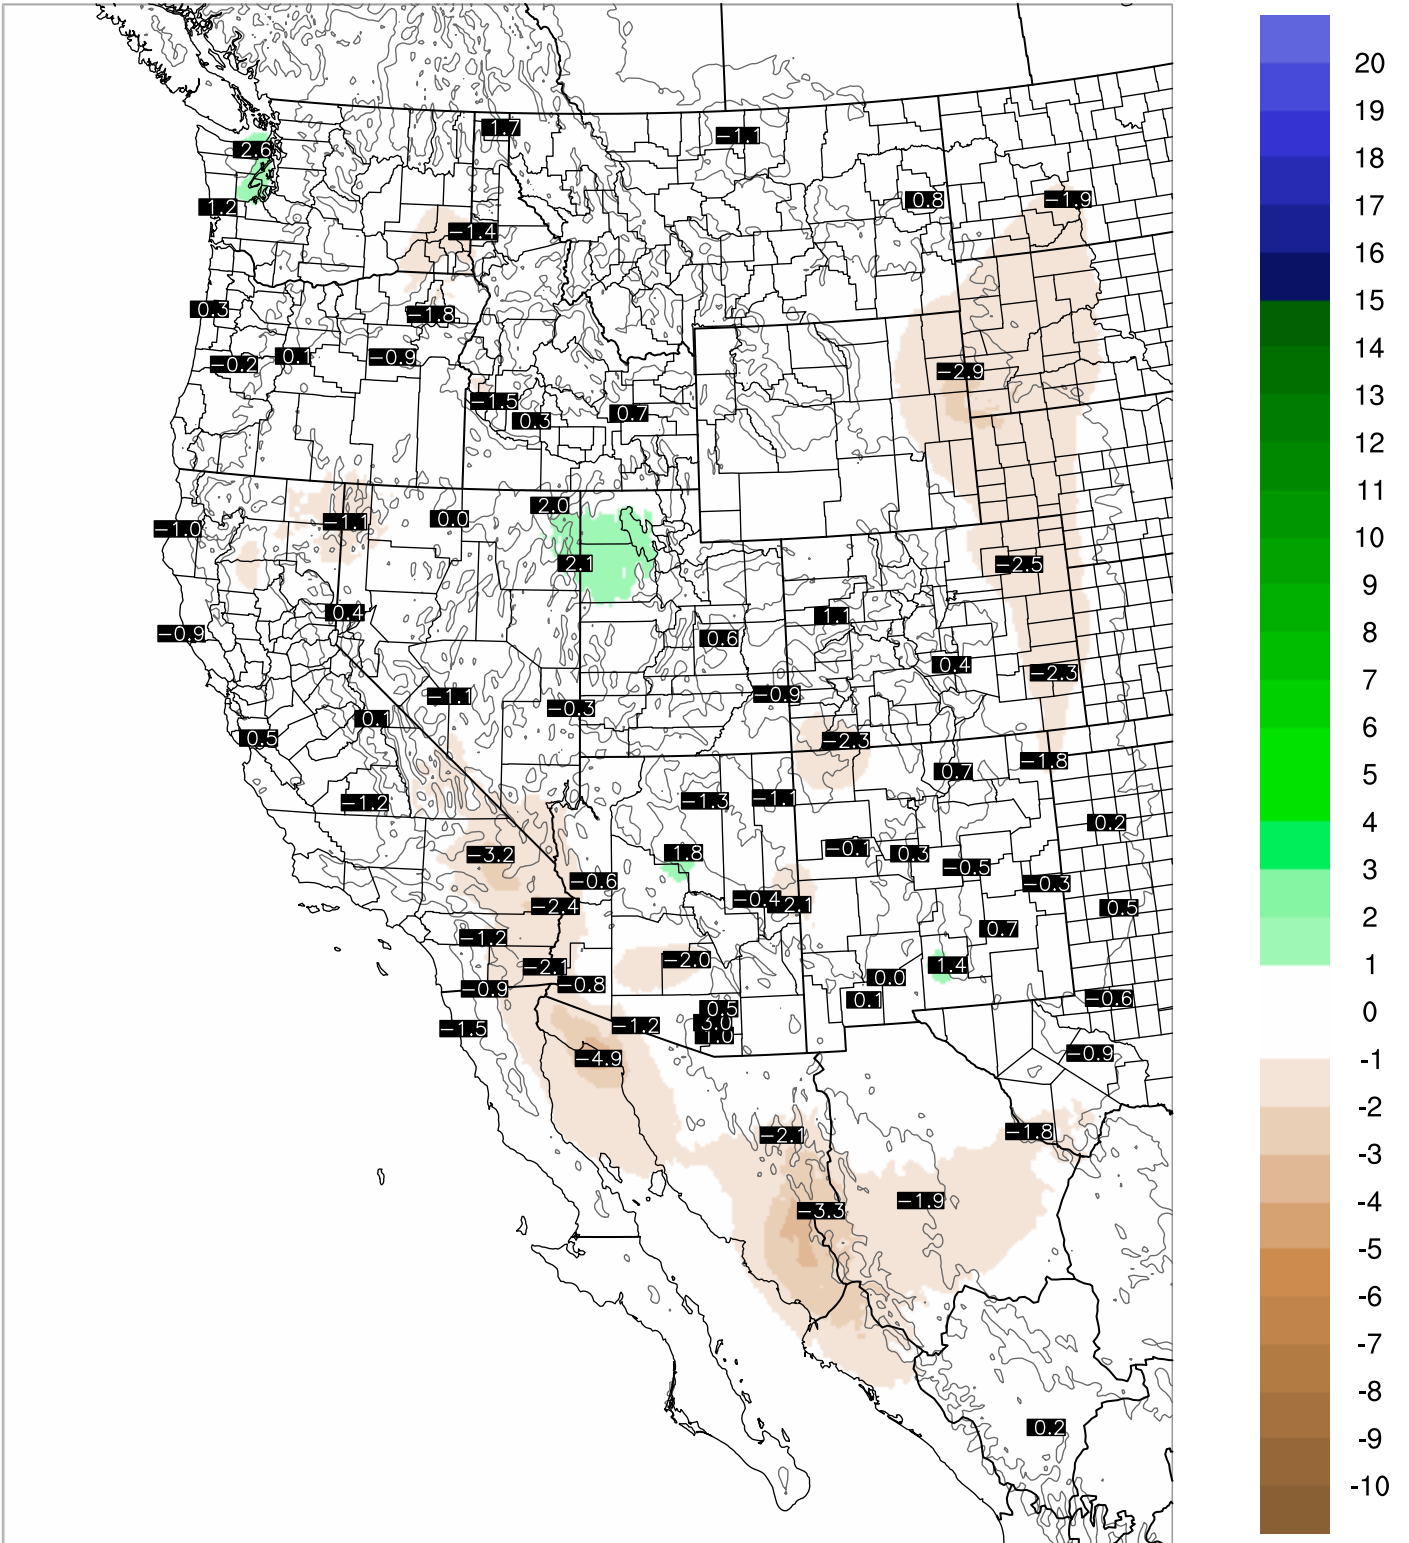

Corrected PWV 14 Sep 2021 8:45 UTC

PWV Error(mm) Obs-Init

Corrected PWV 14 Sep 2021 8:45 UTC

PWV Error(mm) Obs-Init