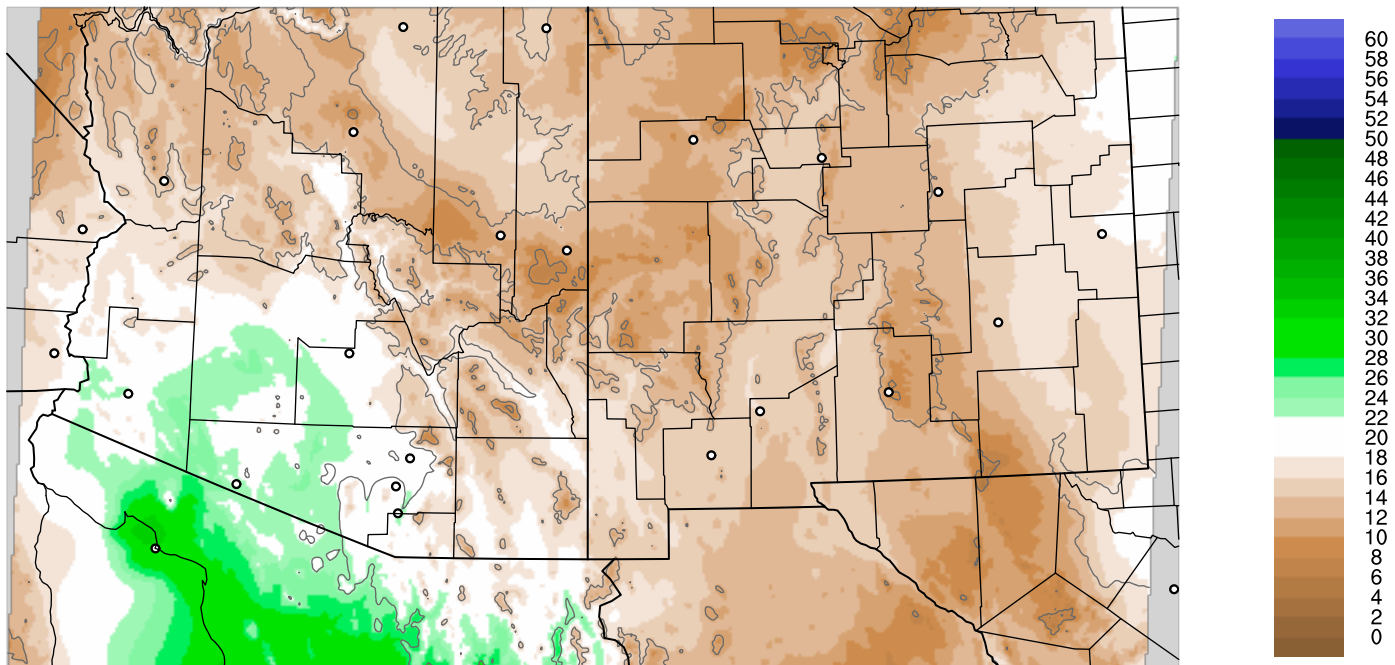

Corrected PWV 14 Sep 2021 8:45 UTC

PWV Error(mm) Obs-Init

Corrected PWV 14 Sep 2021 8:45 UTC

PWV Error(mm) Obs-Init