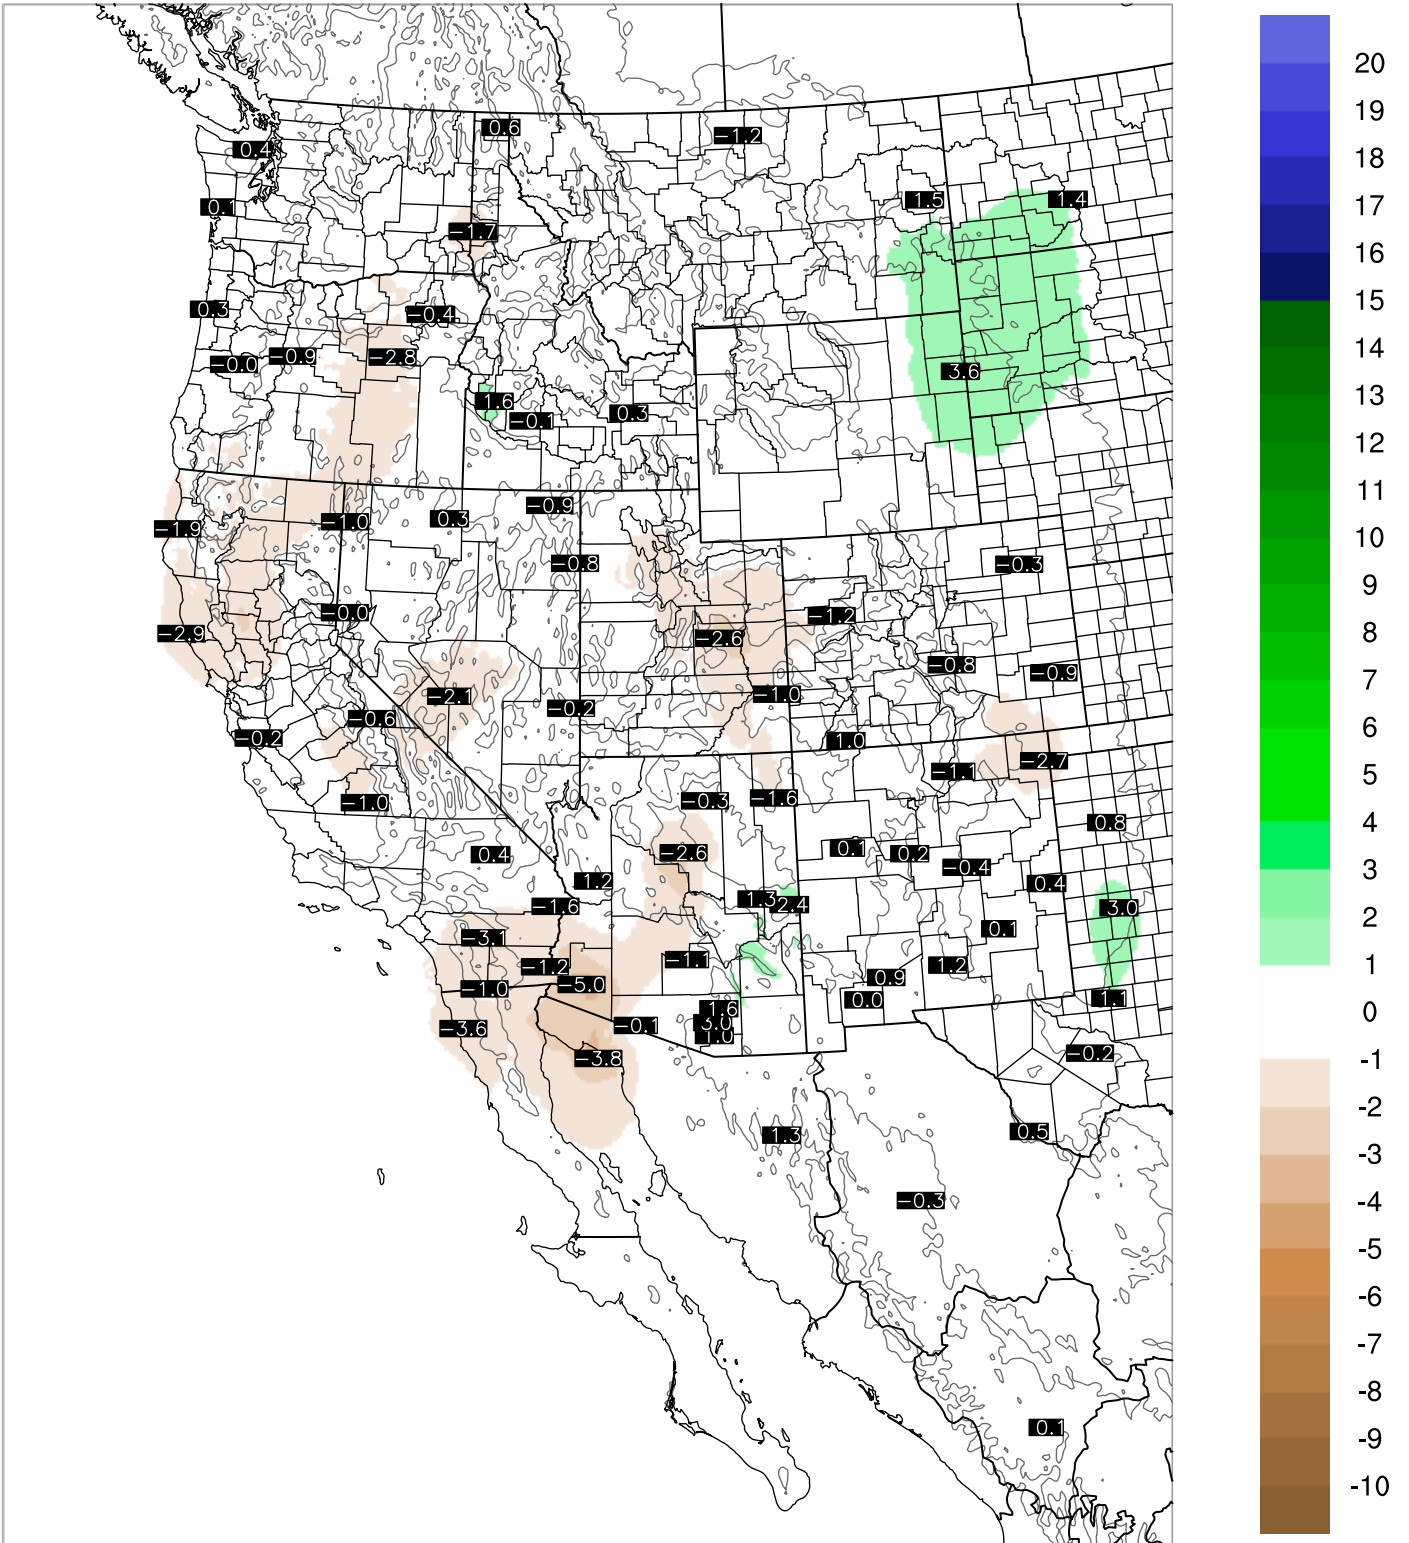

Corrected PWV 13 Sep 2021 8:45 UTC

PWV Error(mm) Obs-Init

Corrected PWV 13 Sep 2021 8:45 UTC

PWV Error(mm) Obs-Init