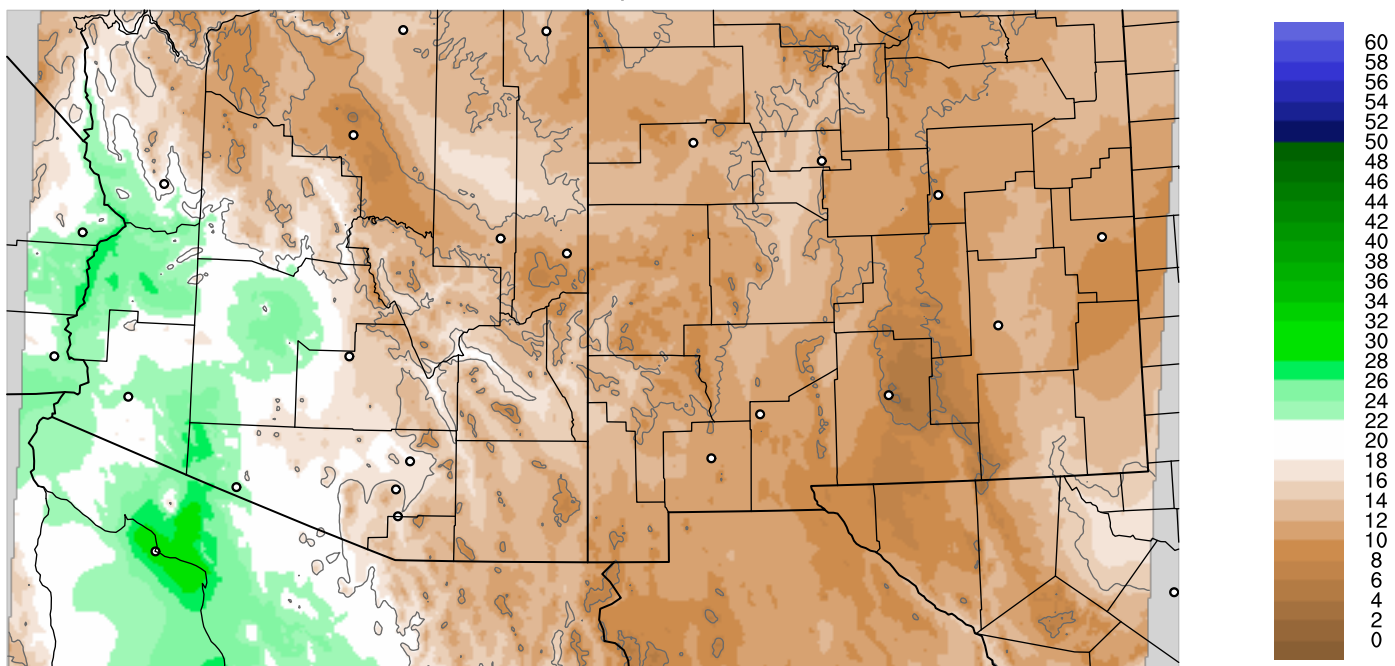

Corrected PWV 13 Sep 2021 8:45 UTC

PWV Error(mm) Obs-Init

Corrected PWV 13 Sep 2021 8:45 UTC

PWV Error(mm) Obs-Init