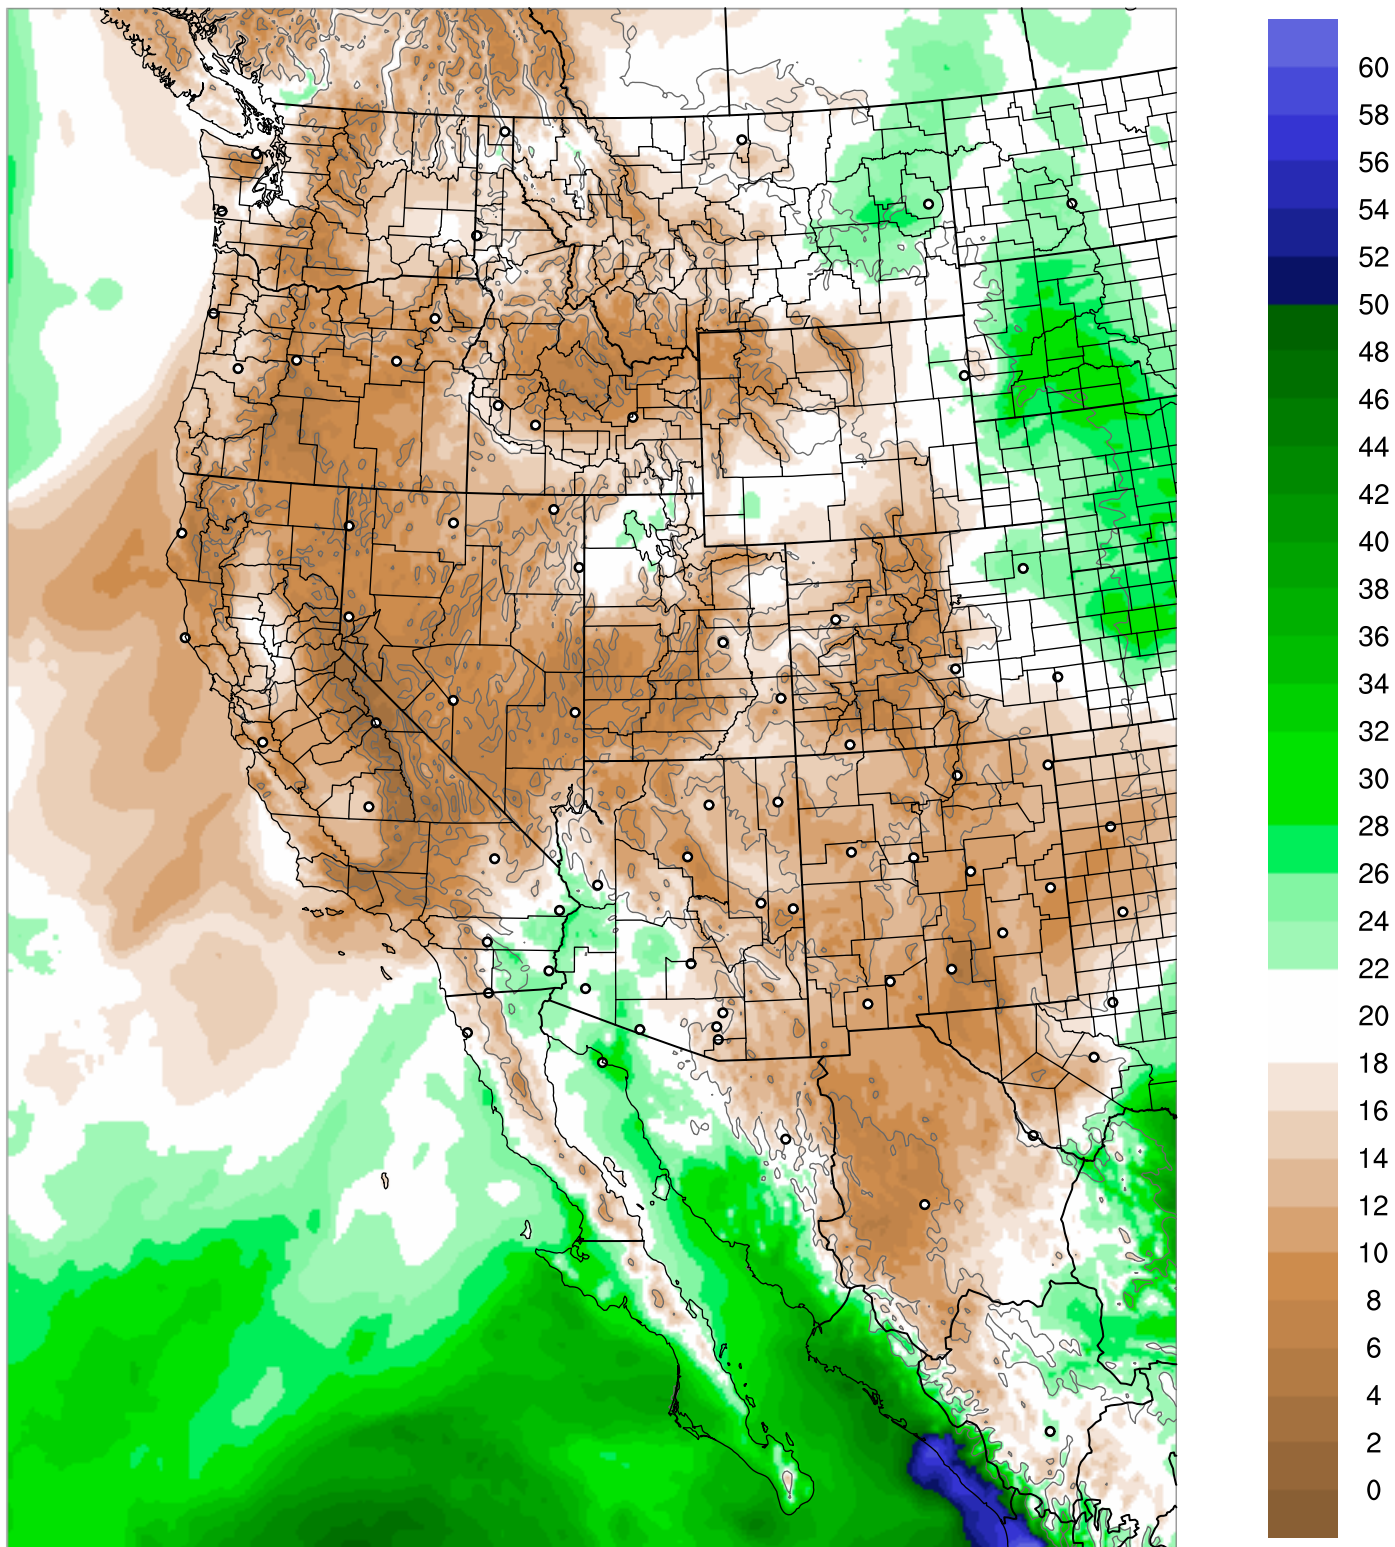

Corrected PWV 13 Sep 2021 8:45 UTC

PWV Error(mm) Obs-Init

Corrected PWV 13 Sep 2021 8:45 UTC

PWV Error(mm) Obs-Init