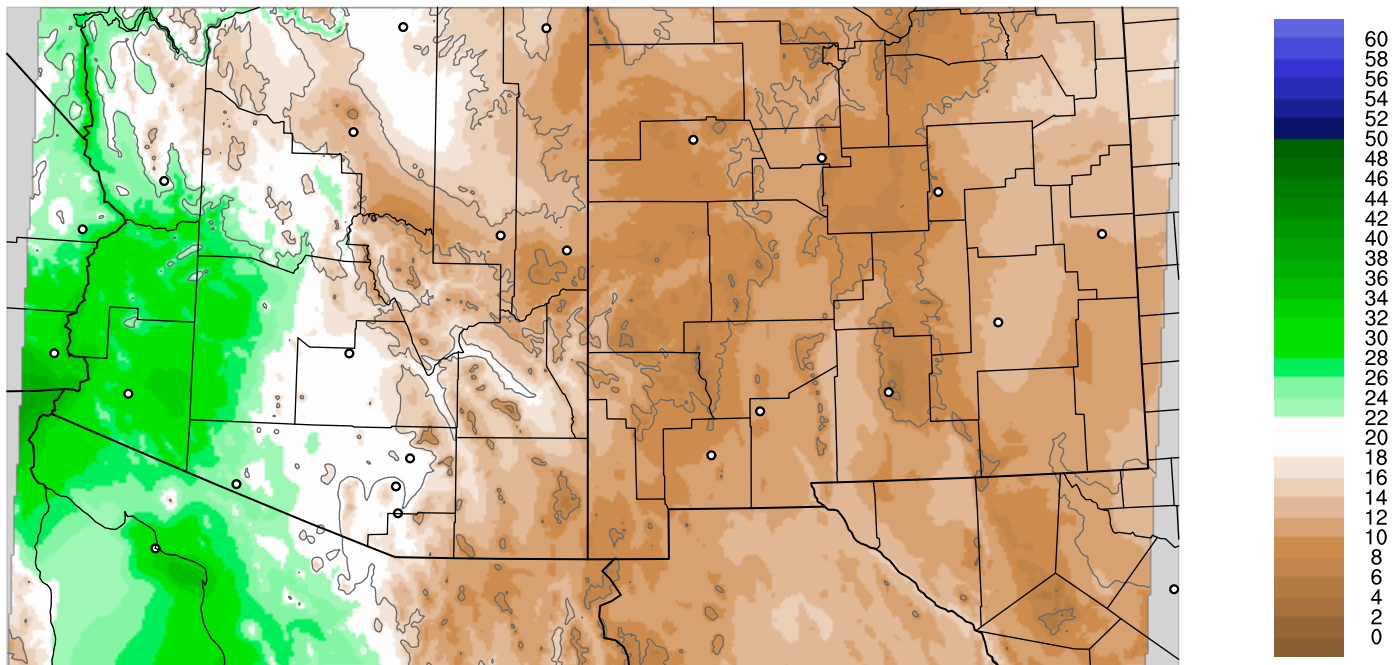

Corrected PWV 12 Sep 2021 8:45 UTC

PWV Error(mm) Obs-Init

Corrected PWV 12 Sep 2021 8:45 UTC

PWV Error(mm) Obs-Init