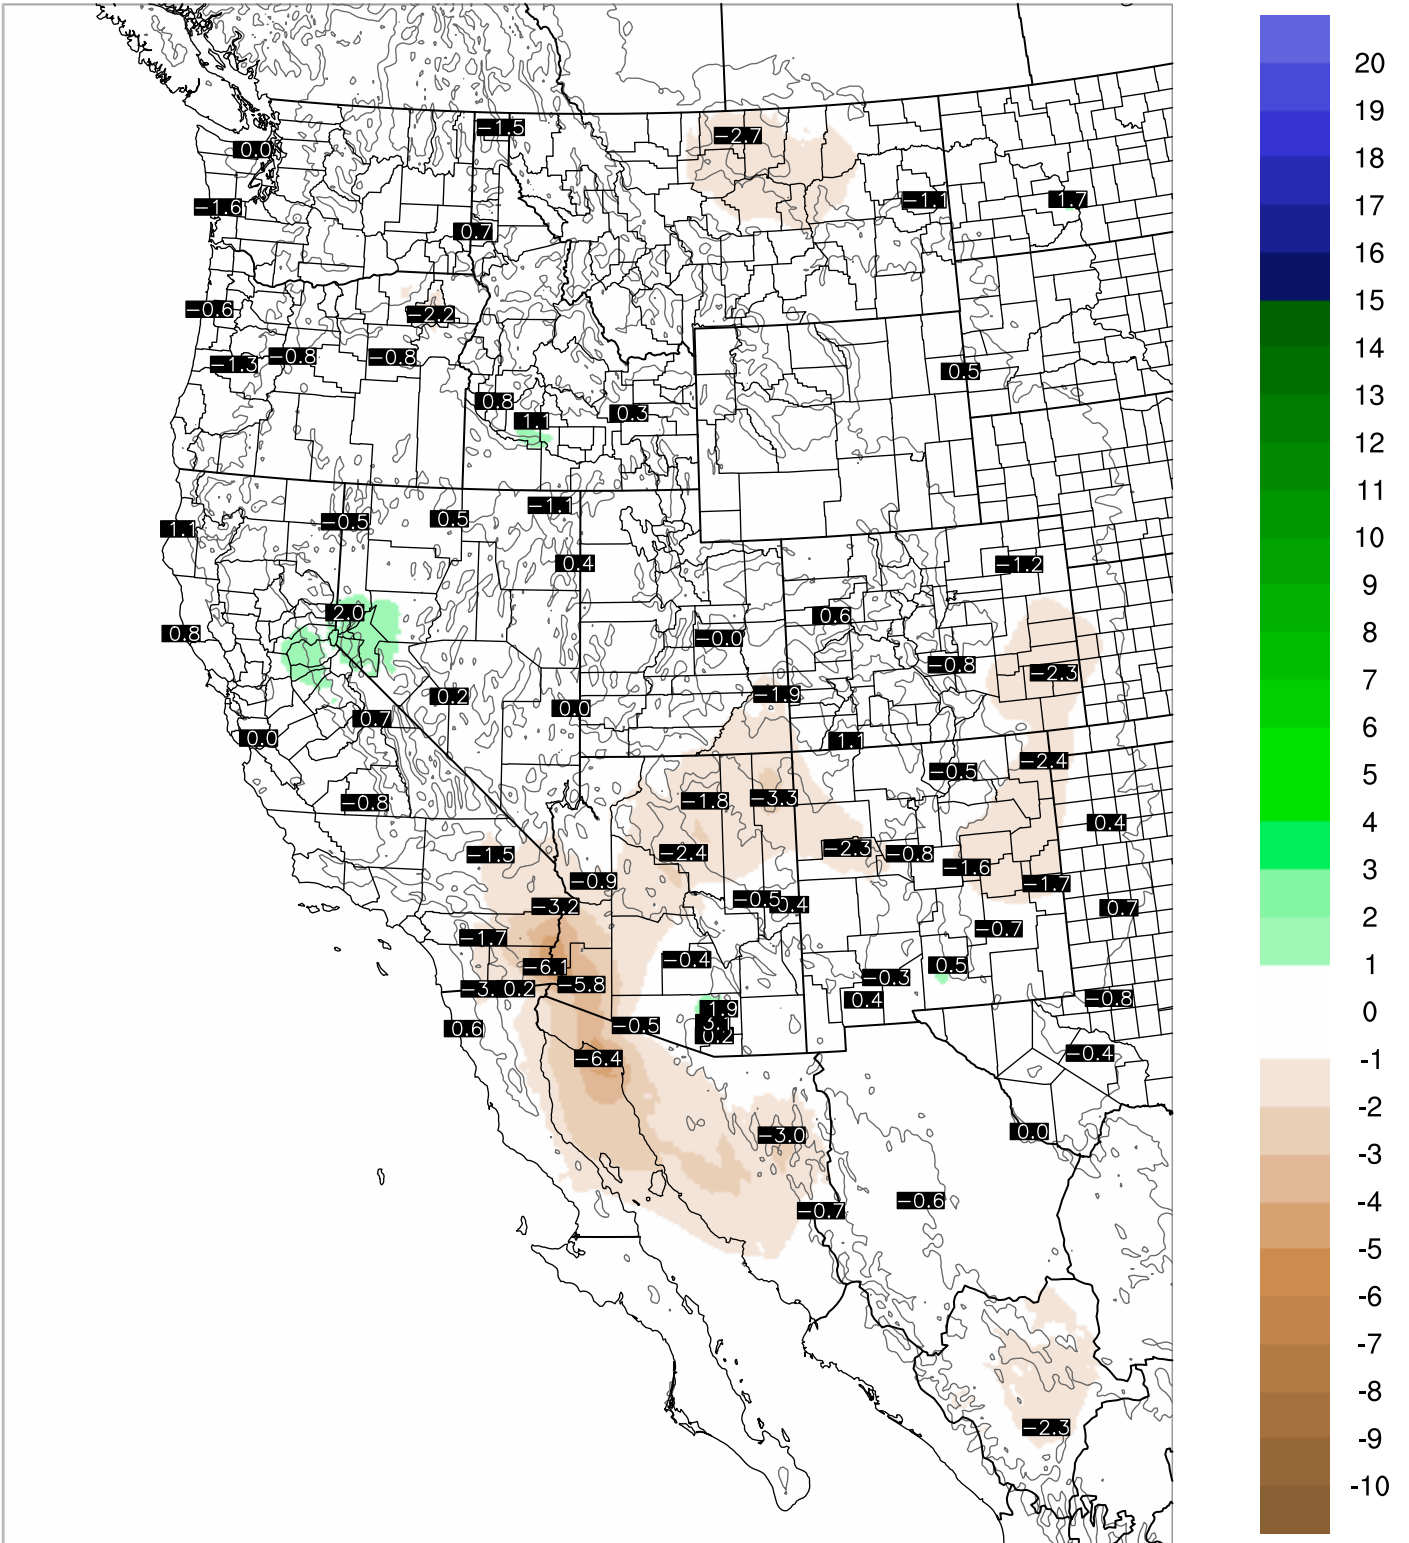

Corrected PWV 12 Sep 2021 8:45 UTC

PWV Error(mm) Obs-Init

Corrected PWV 12 Sep 2021 8:45 UTC

PWV Error(mm) Obs-Init