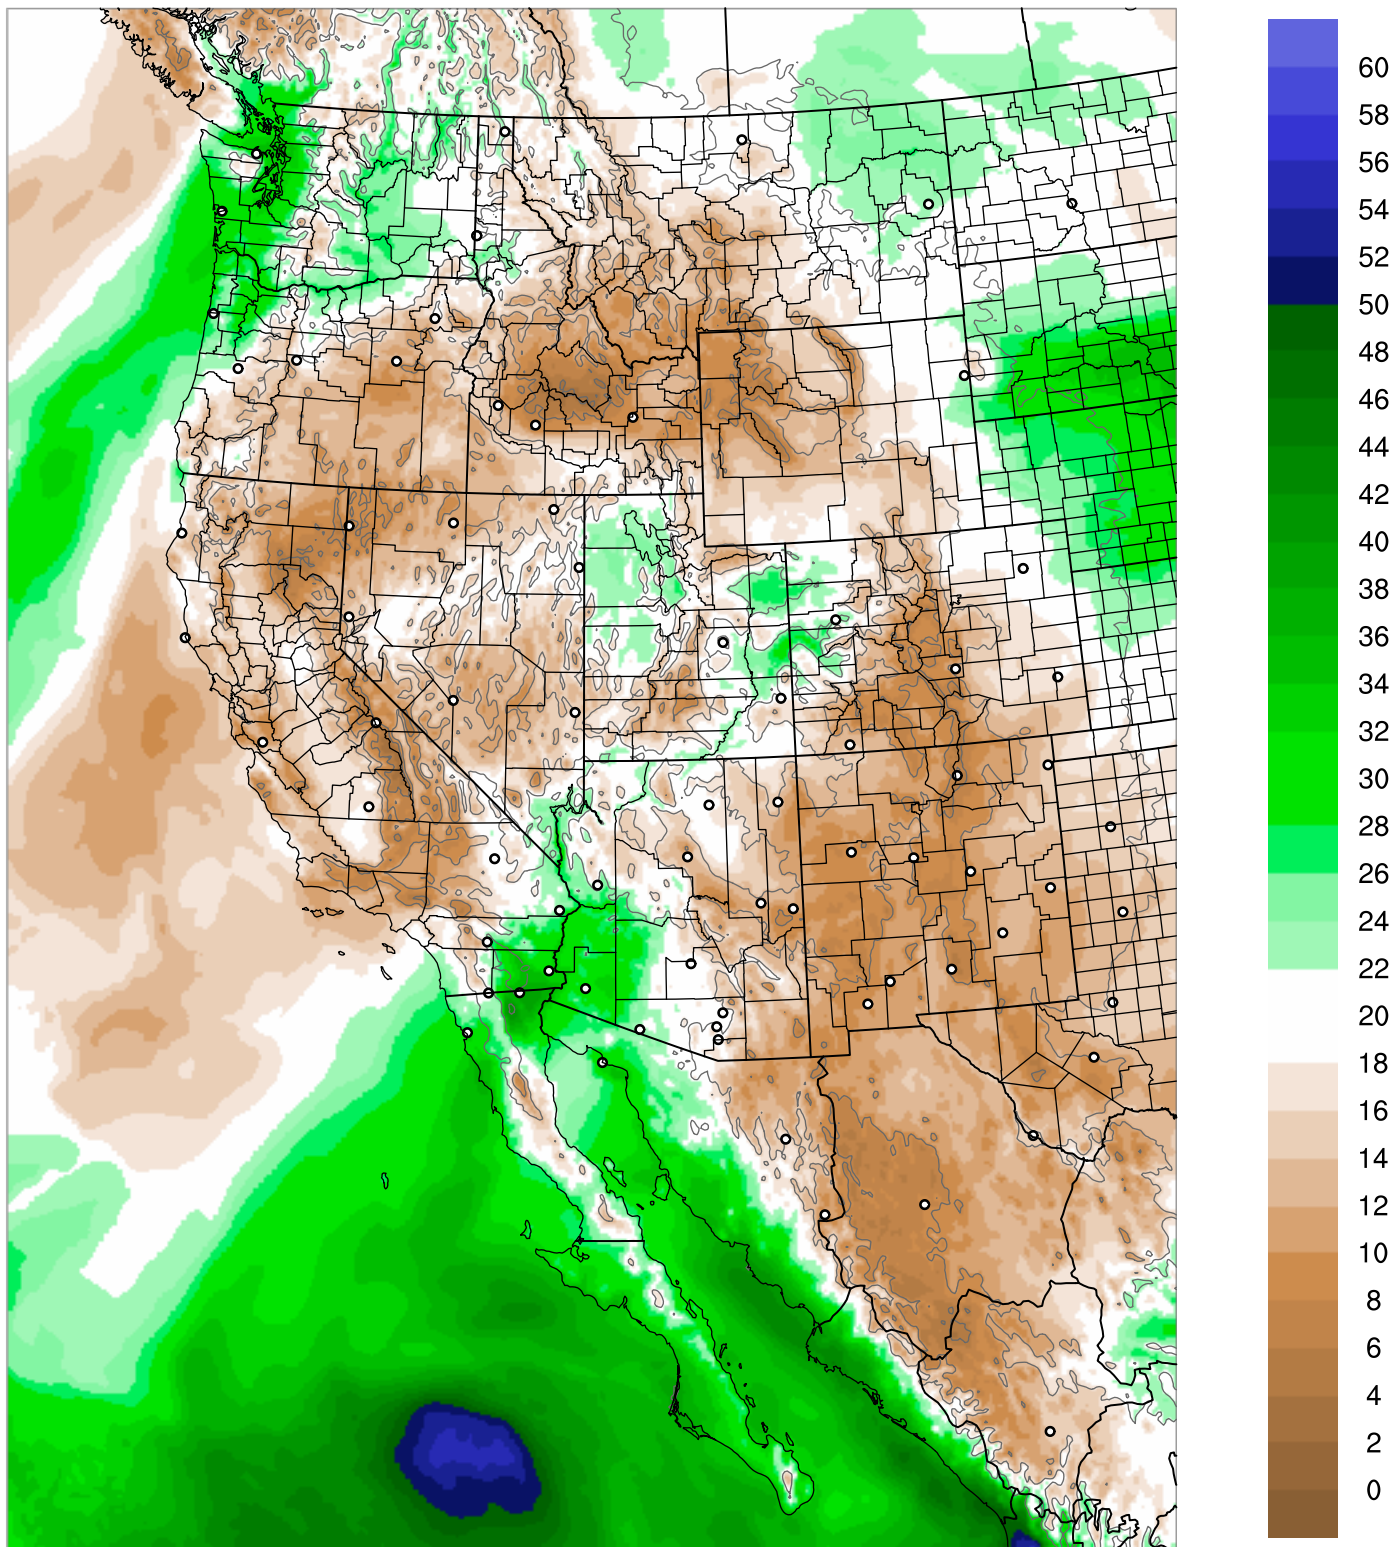

Corrected PWV 12 Sep 2021 8:45 UTC

PWV Error(mm) Obs-Init

Corrected PWV 12 Sep 2021 8:45 UTC

PWV Error(mm) Obs-Init