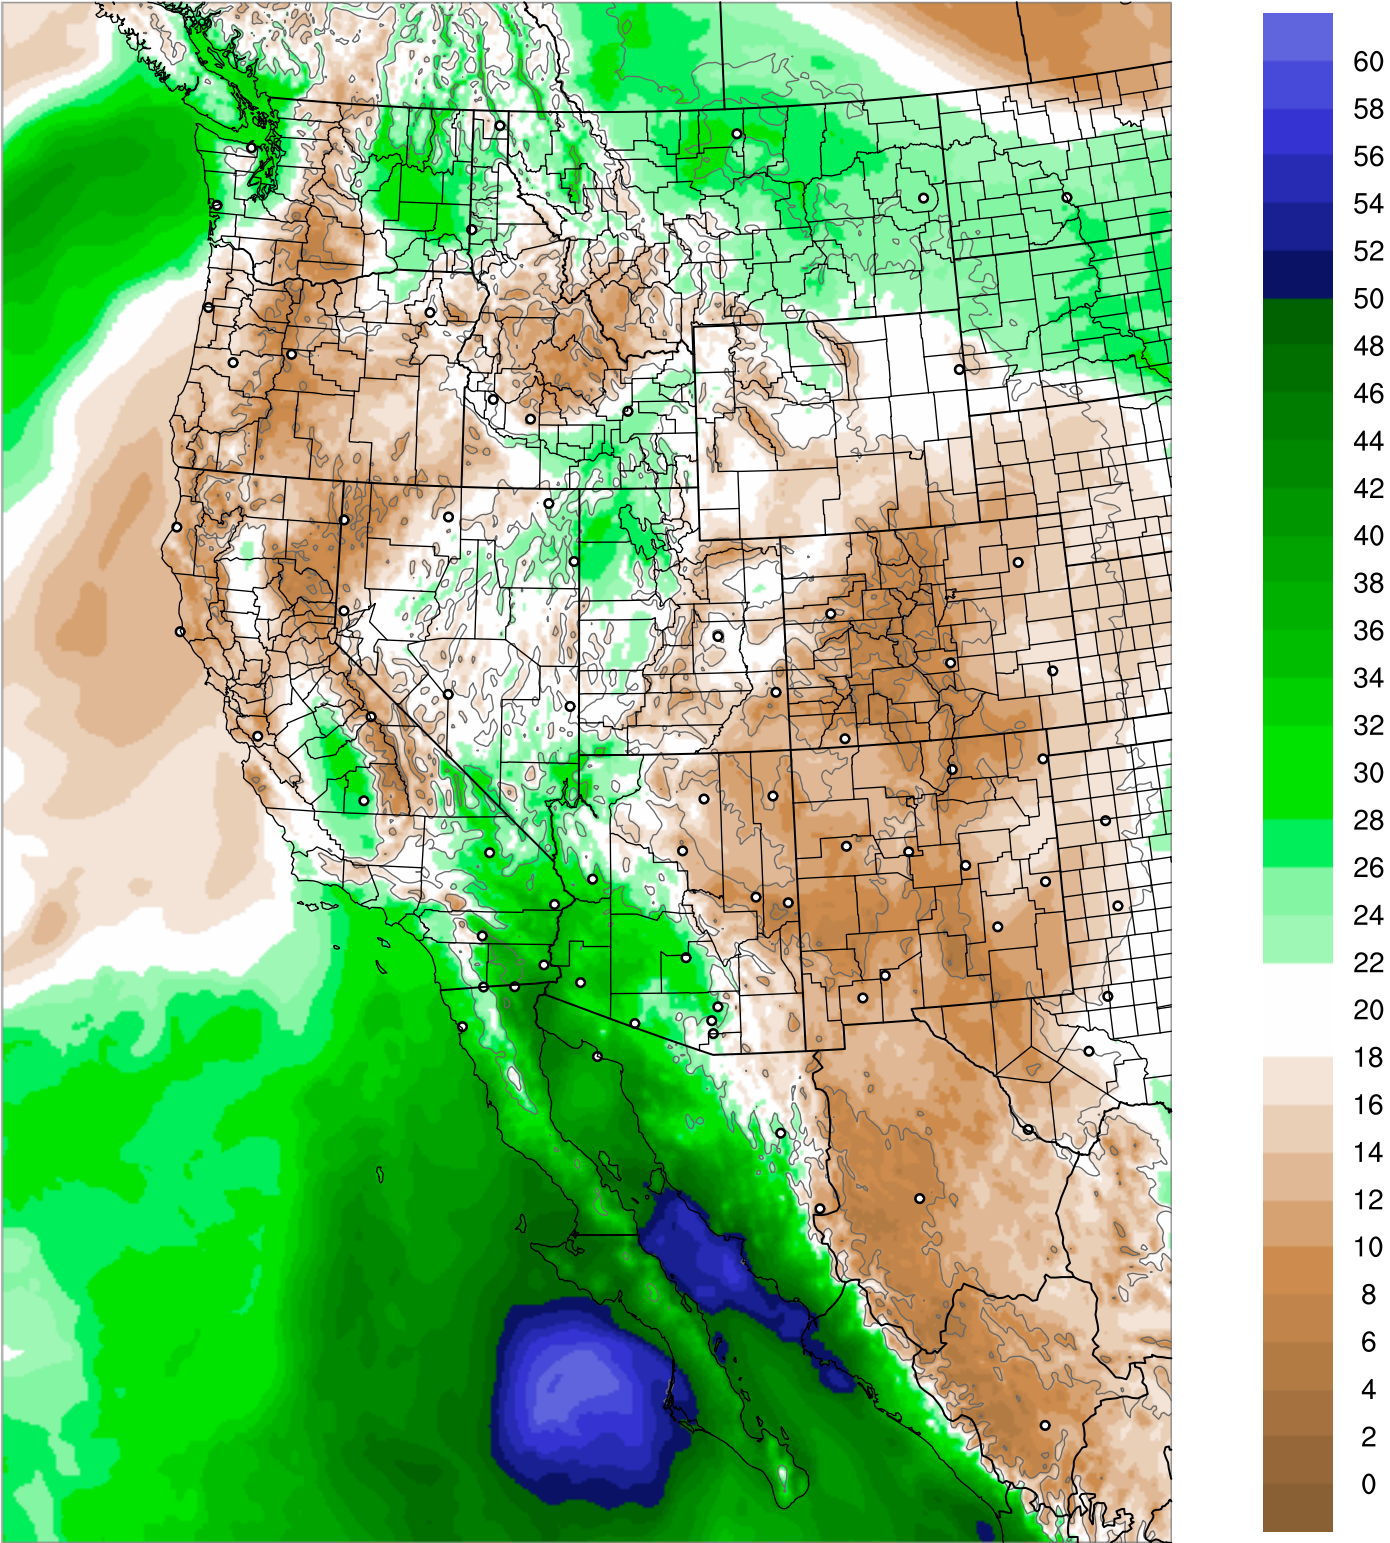

Corrected PWV 11 Sep 2021 8:45 UTC

PWV Error(mm) Obs-Init

Corrected PWV 11 Sep 2021 8:45 UTC

PWV Error(mm) Obs-Init