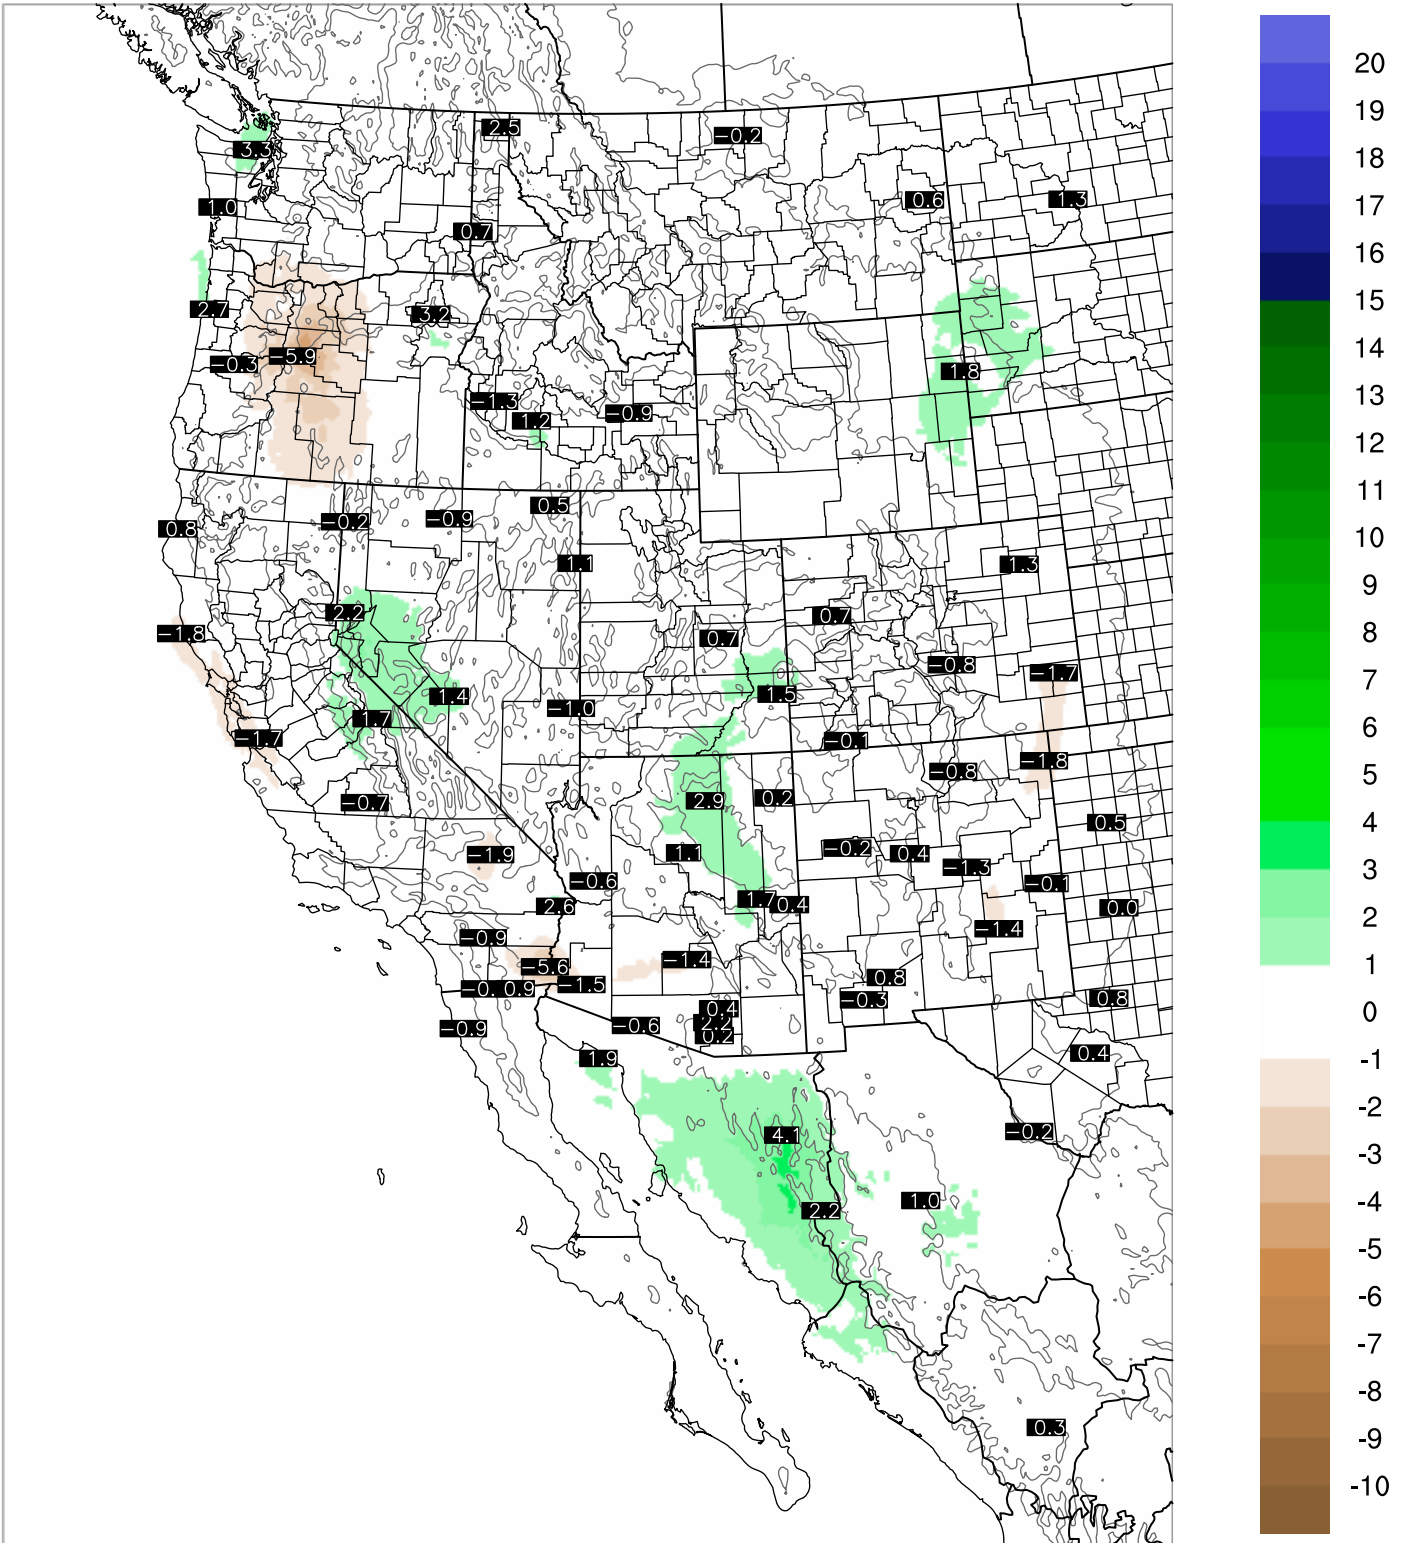

Corrected PWV 11 Sep 2021 8:45 UTC

PWV Error(mm) Obs-Init

Corrected PWV 11 Sep 2021 8:45 UTC

PWV Error(mm) Obs-Init