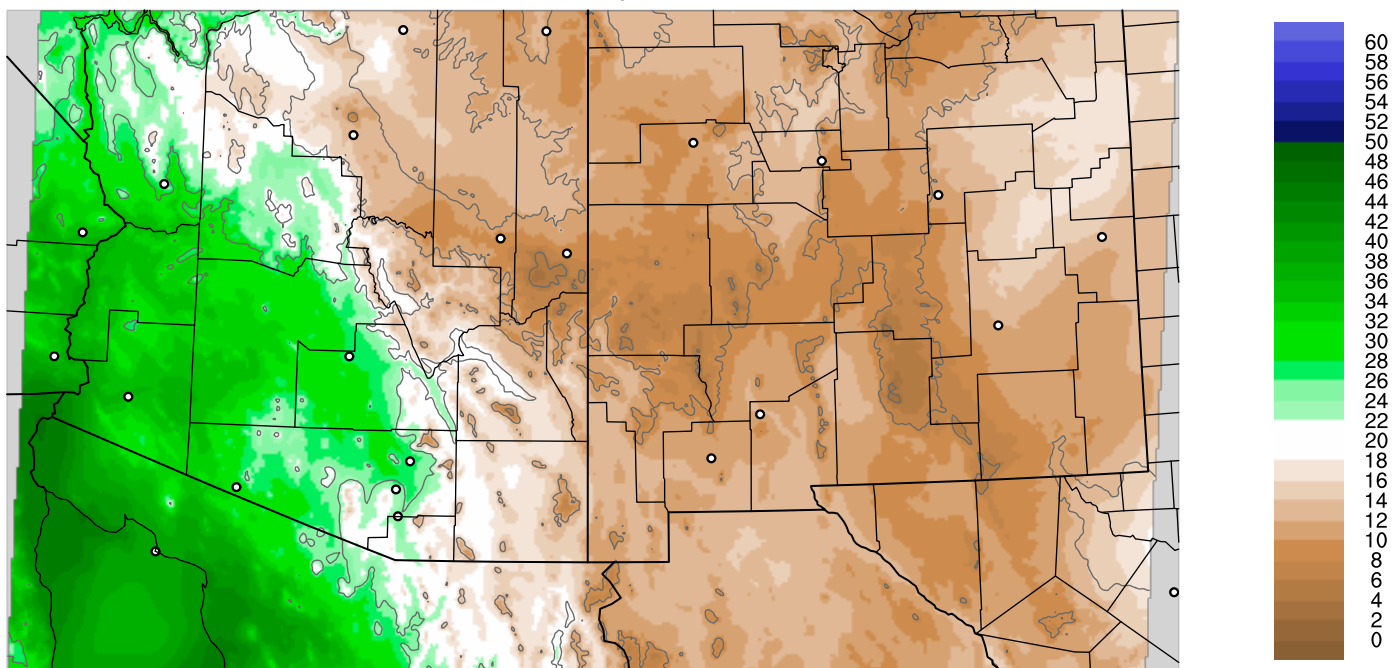

Corrected PWV 11 Sep 2021 8:45 UTC

PWV Error(mm) Obs-Init

Corrected PWV 11 Sep 2021 8:45 UTC

PWV Error(mm) Obs-Init