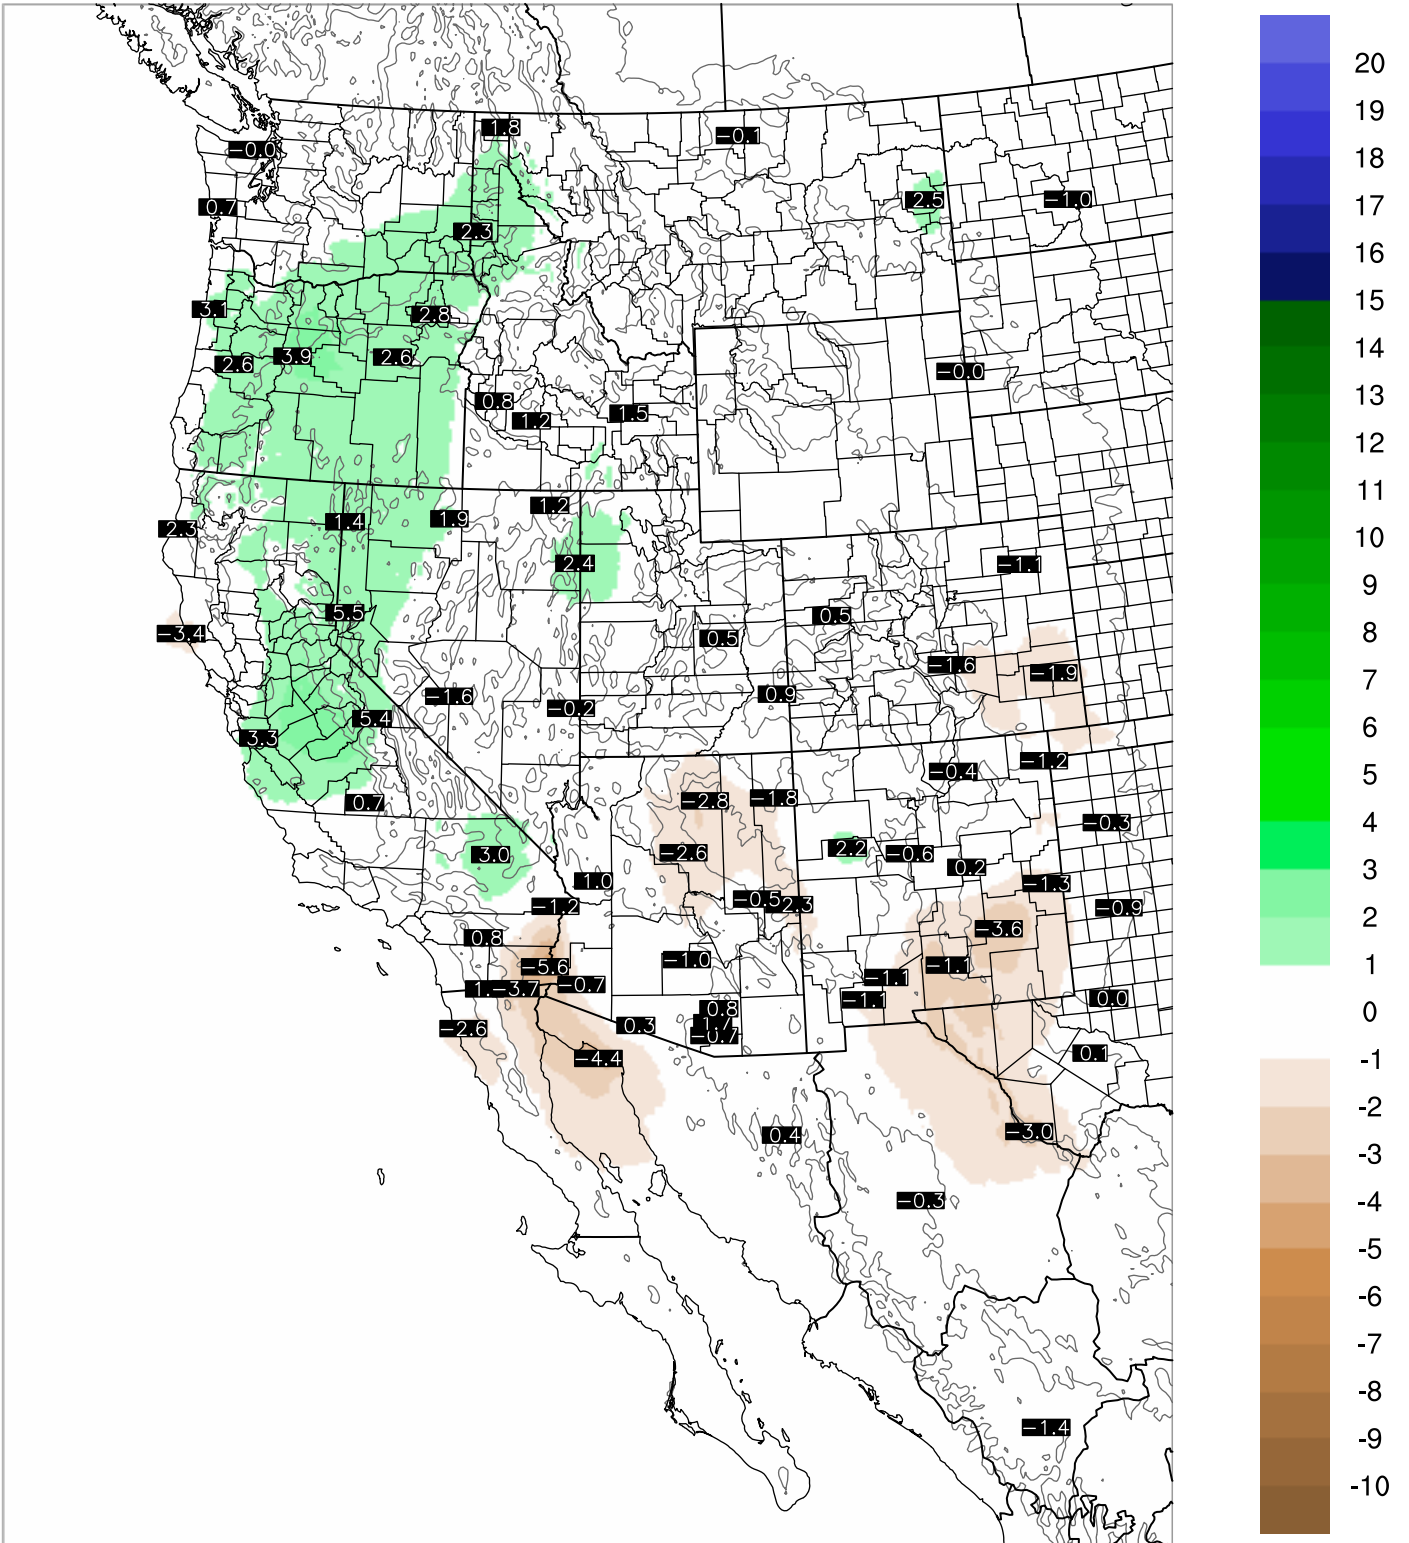

# Corrected PWV 10 Sep 2021 8:45 UTC

# PWV Error(mm) Obs-Init

Corrected PWV 10 Sep 2021 8:45 UTC

PWV Error(mm) Obs-Init