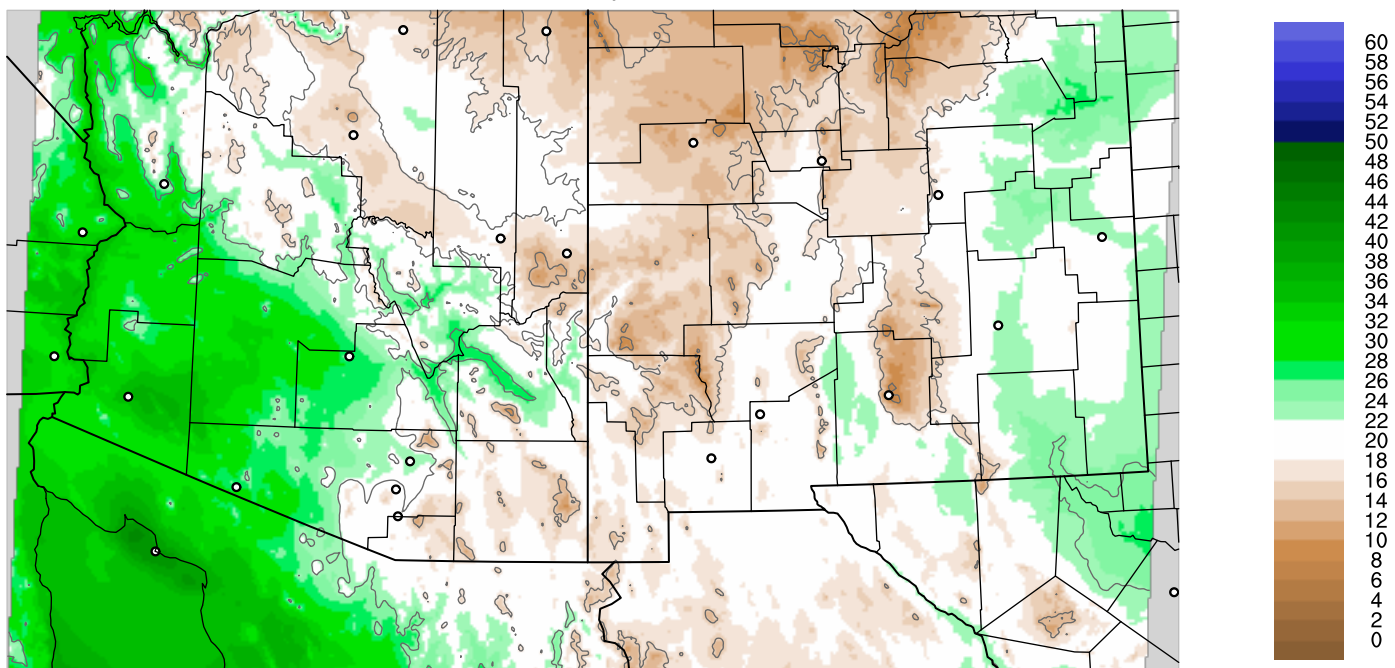

Corrected PWV 9 Sep 2021 8:45 UTC

PWV Error(mm) Obs-Init

Corrected PWV 9 Sep 2021 8:45 UTC

PWV Error(mm) Obs-Init