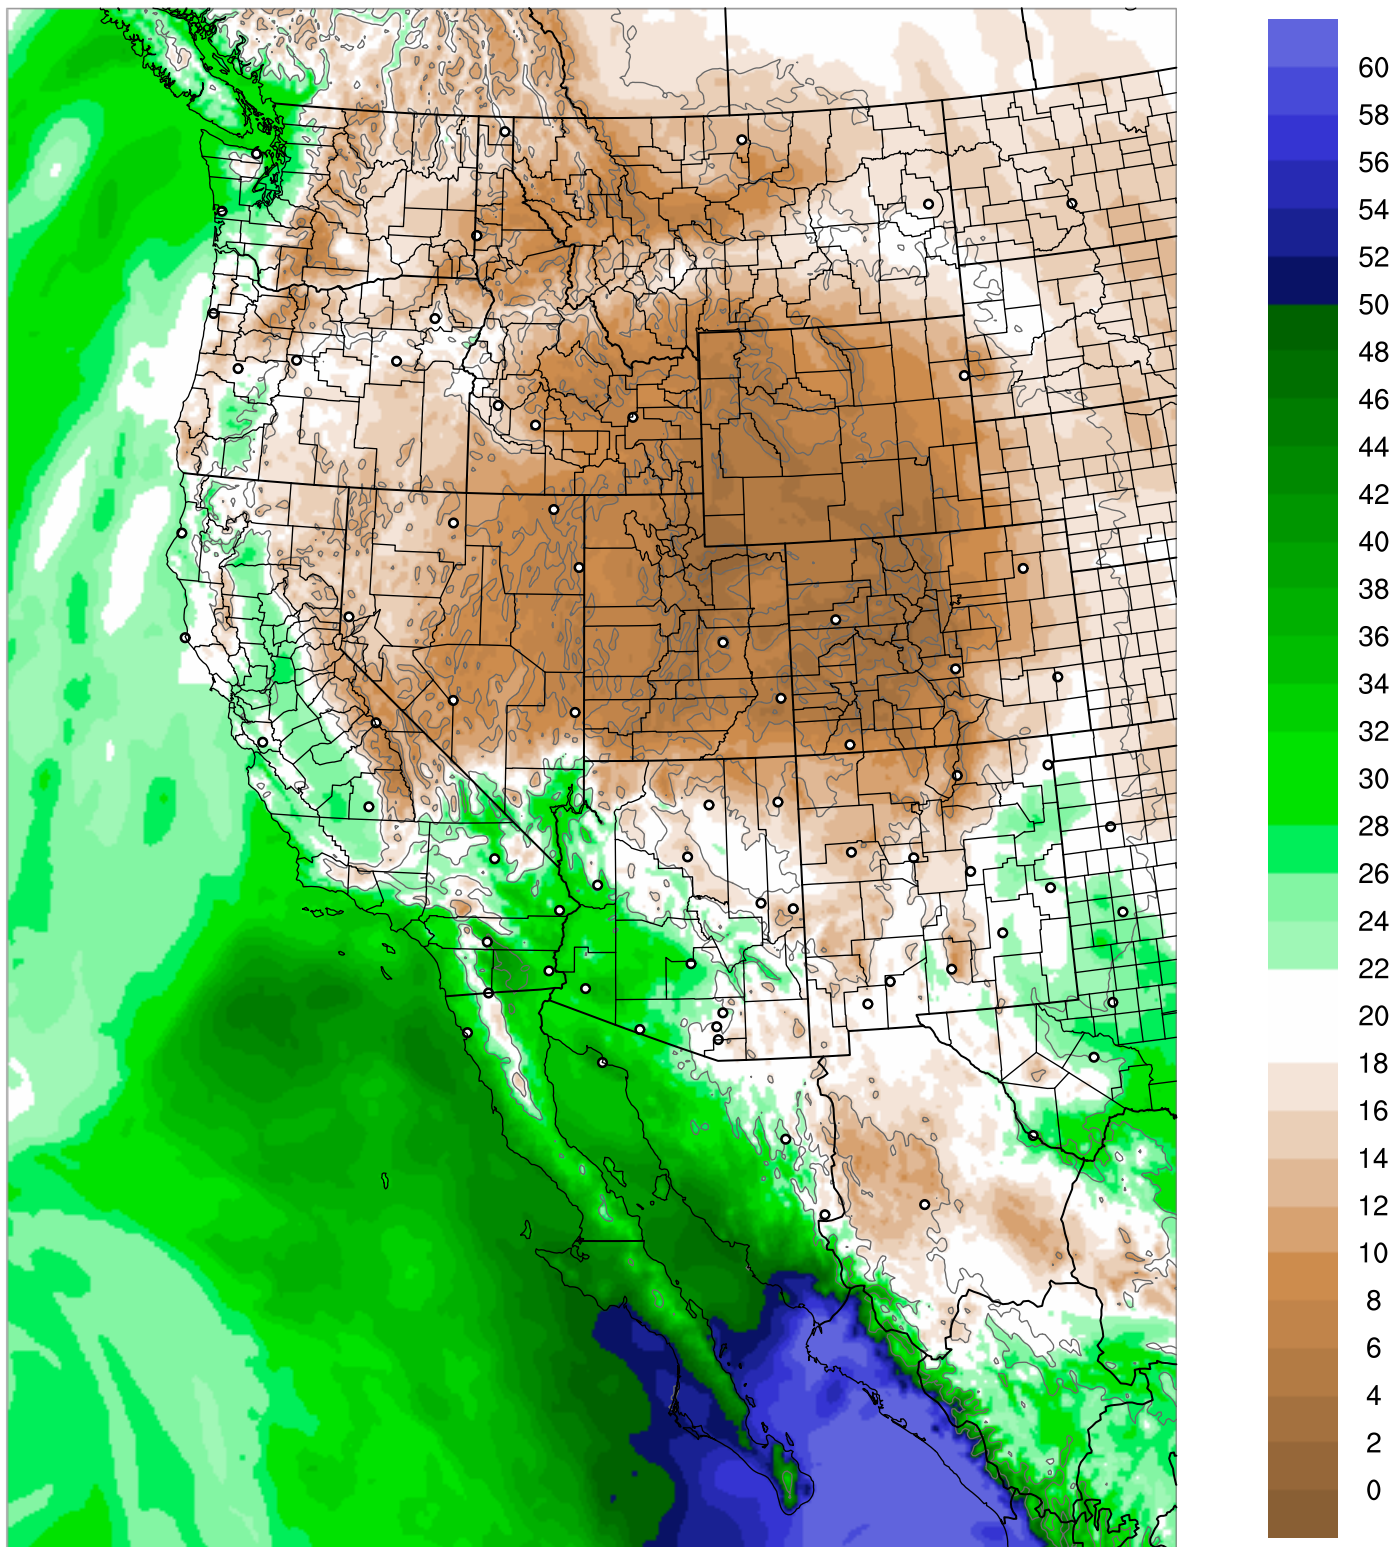

Corrected PWV 9 Sep 2021 8:45 UTC

PWV Error(mm) Obs-Init

Corrected PWV 9 Sep 2021 8:45 UTC

PWV Error(mm) Obs-Init