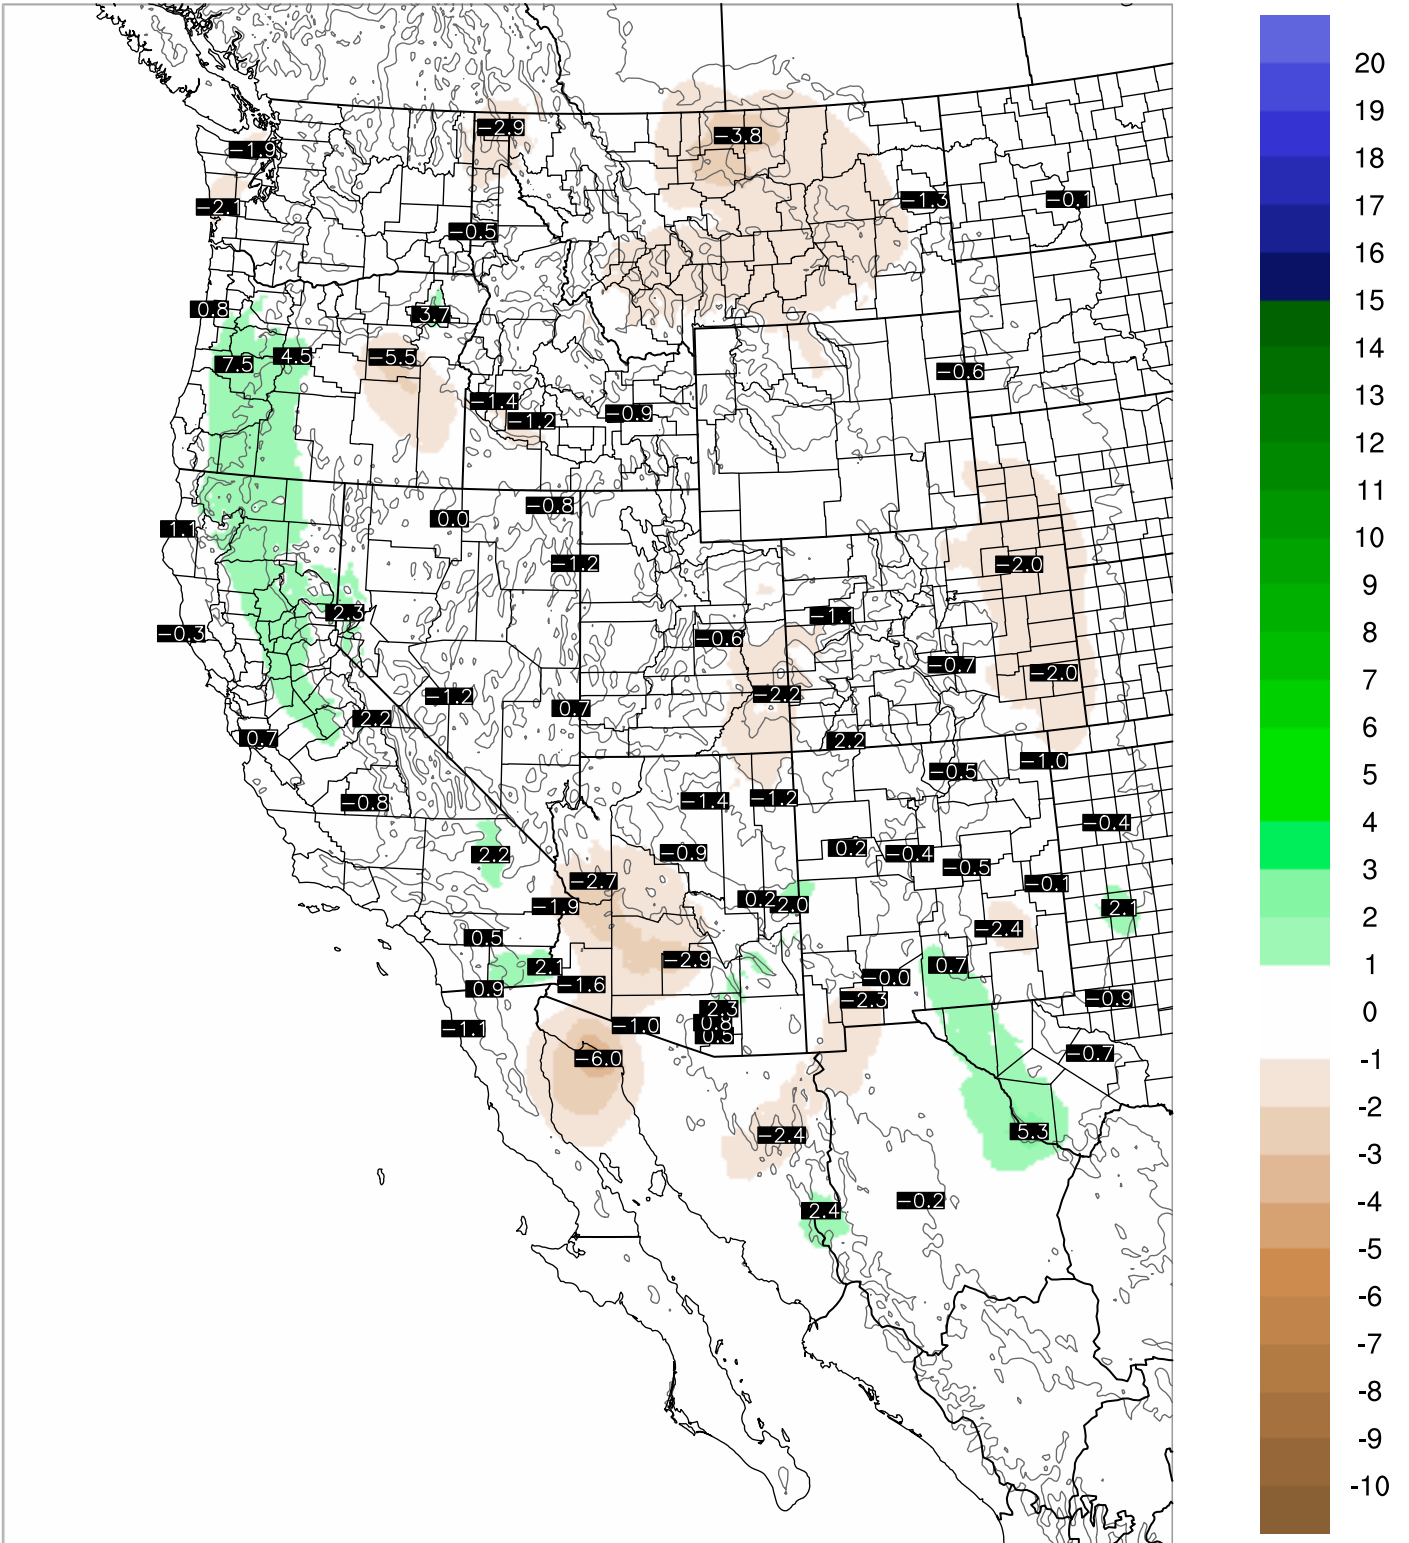

Corrected PWV 9 Sep 2021 8:45 UTC

PWV Error(mm) Obs-Init

Corrected PWV 9 Sep 2021 8:45 UTC

PWV Error(mm) Obs-Init