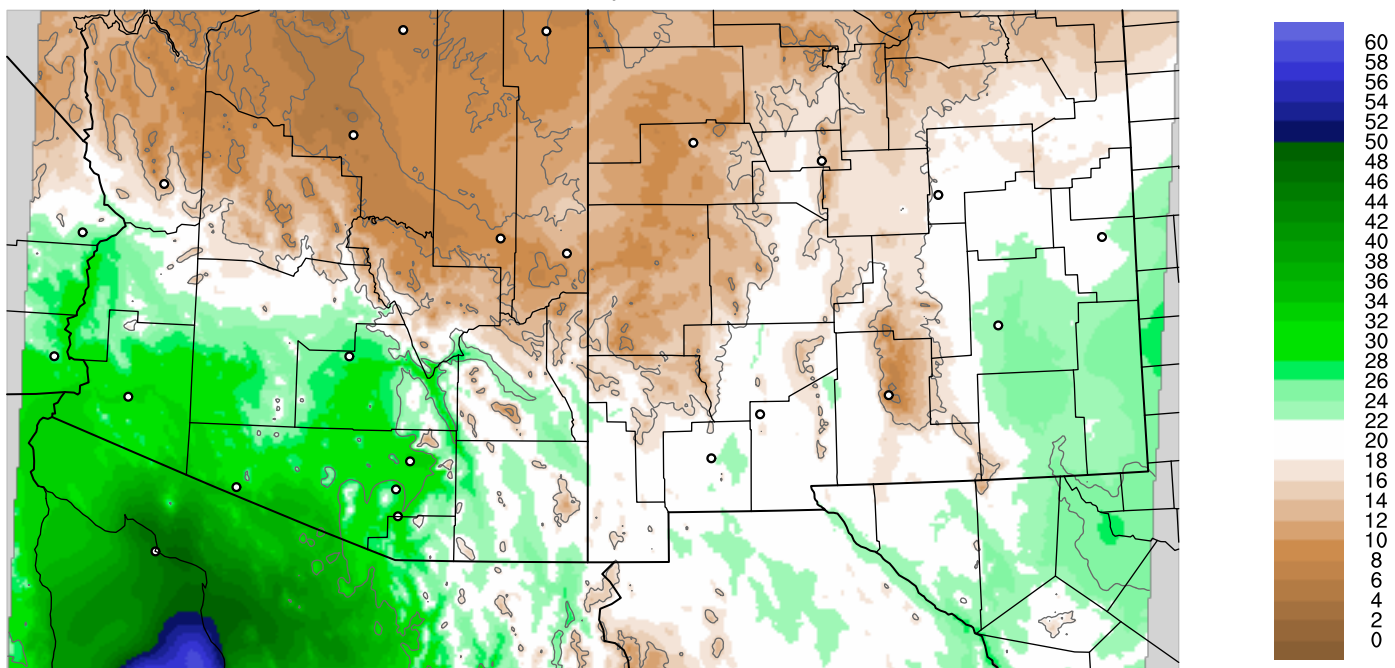

Corrected PWV 8 Sep 2021 8:45 UTC

PWV Error(mm) Obs-Init

Corrected PWV 8 Sep 2021 8:45 UTC

PWV Error(mm) Obs-Init