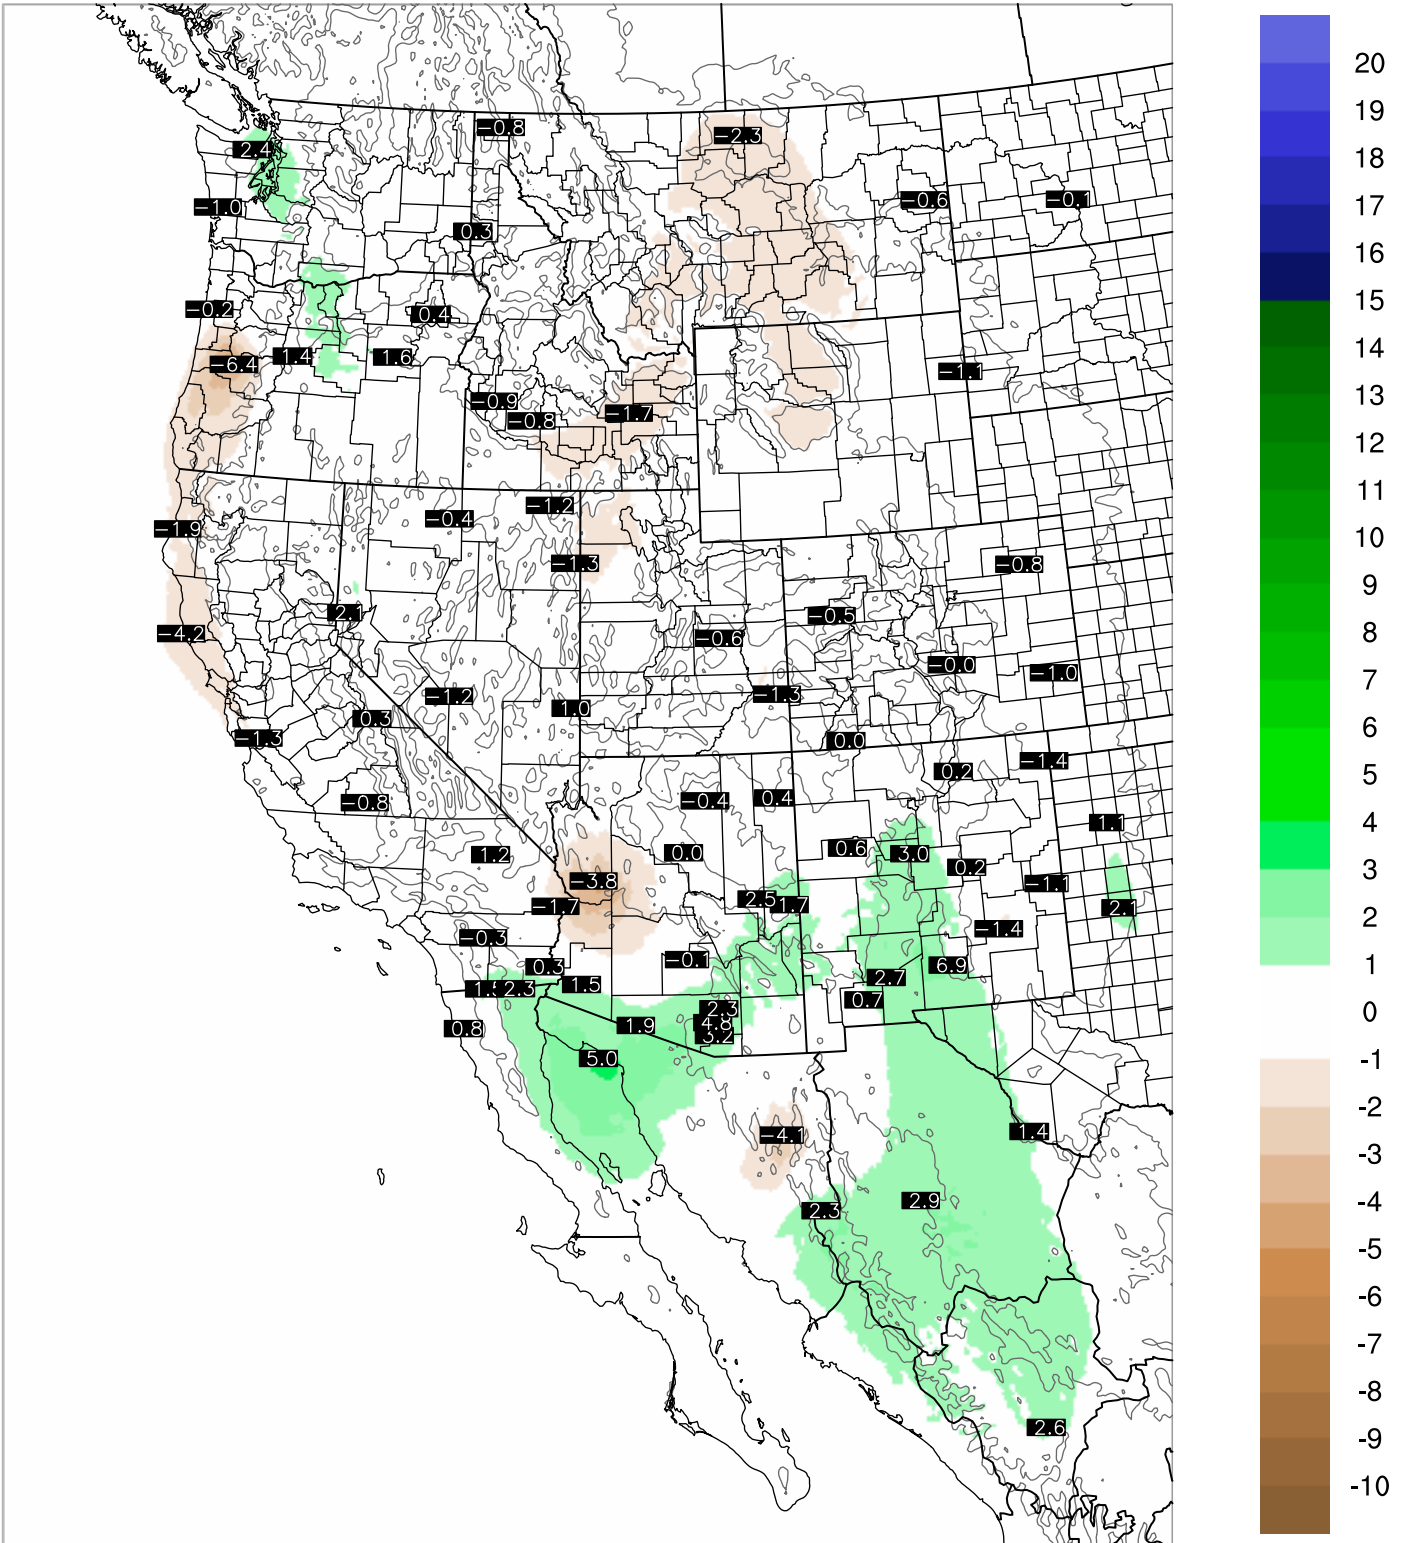

Corrected PWV 8 Sep 2021 8:45 UTC

PWV Error(mm) Obs-Init

Corrected PWV 8 Sep 2021 8:45 UTC

PWV Error(mm) Obs-Init