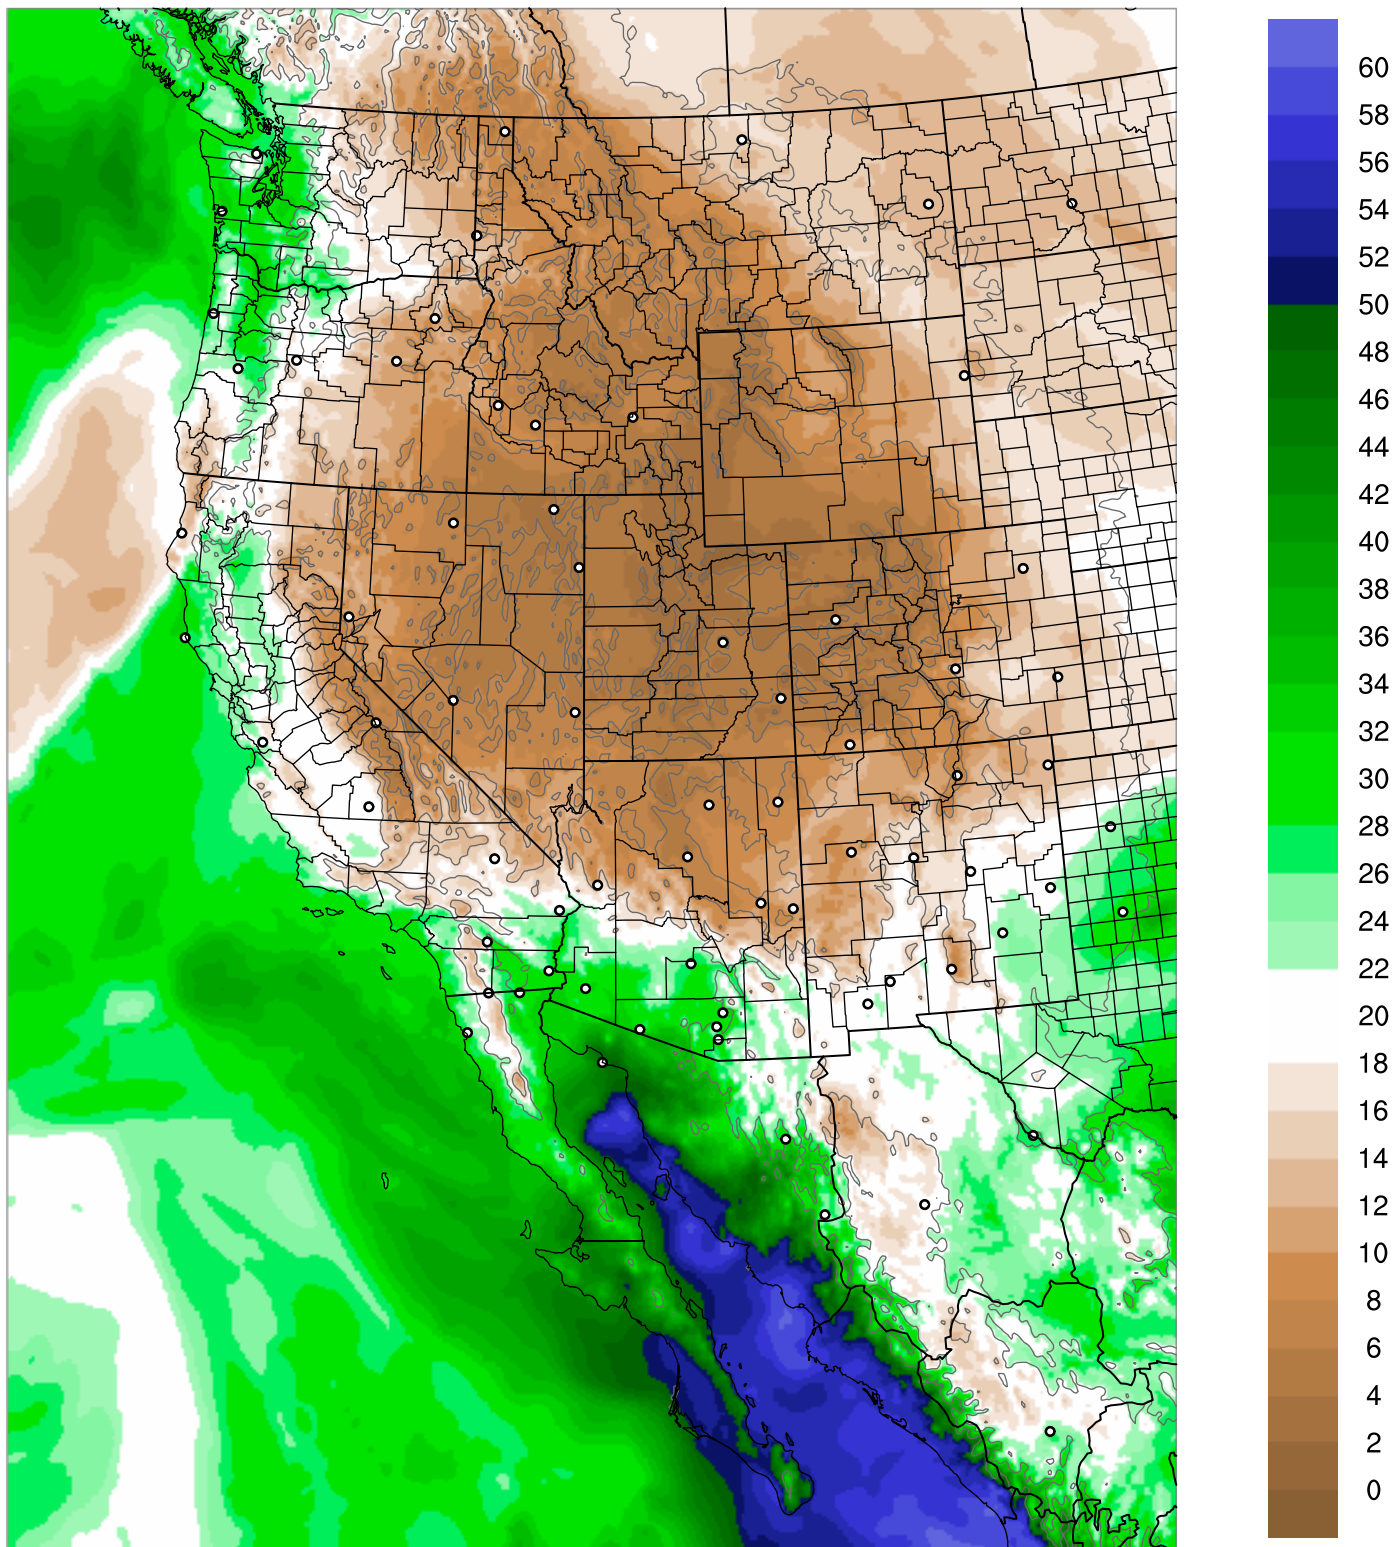

Corrected PWV 8 Sep 2021 8:45 UTC

PWV Error(mm) Obs-Init

Corrected PWV 8 Sep 2021 8:45 UTC

PWV Error(mm) Obs-Init