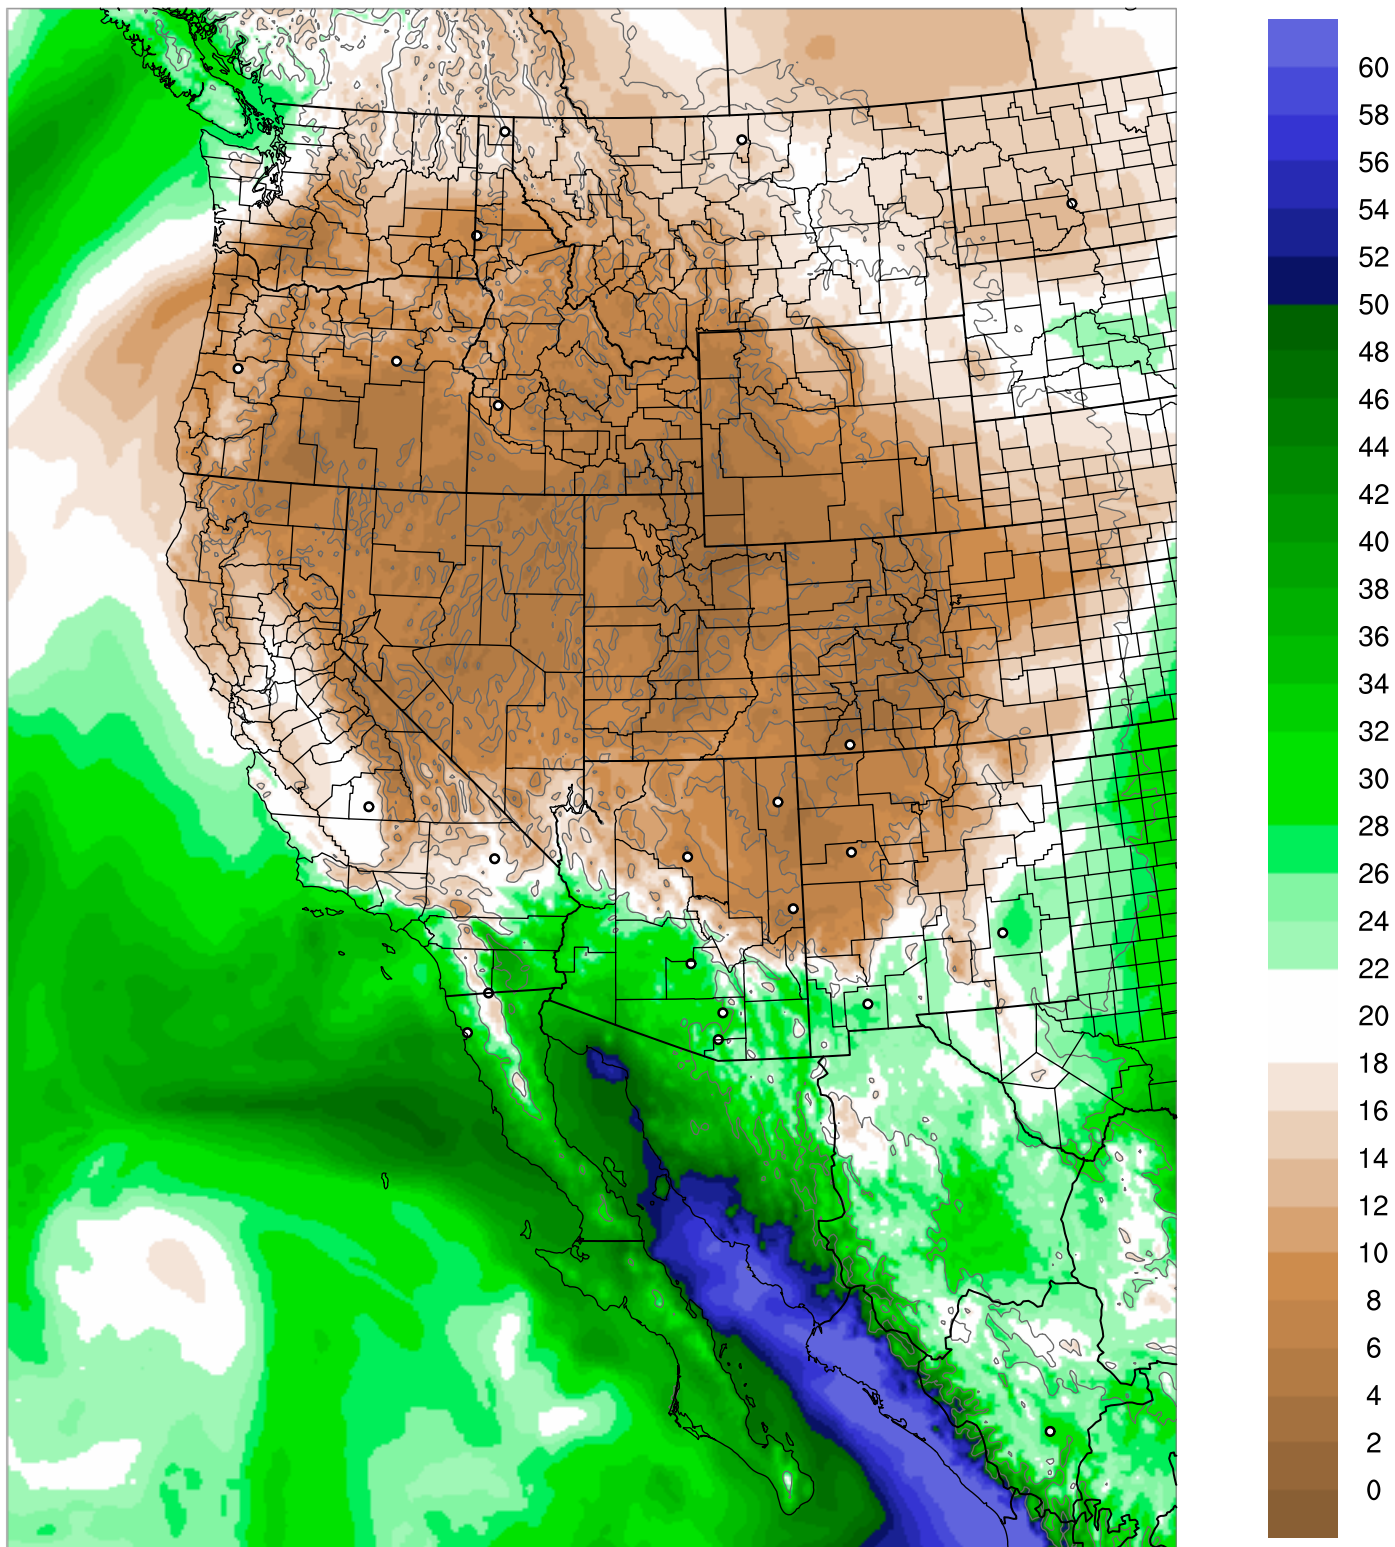

# Corrected PWV 7 Sep 2021 8:45 UTC

Corrected PWV 7 Sep 2021 8:45 UTC

PWV Error(mm) Obs-Init