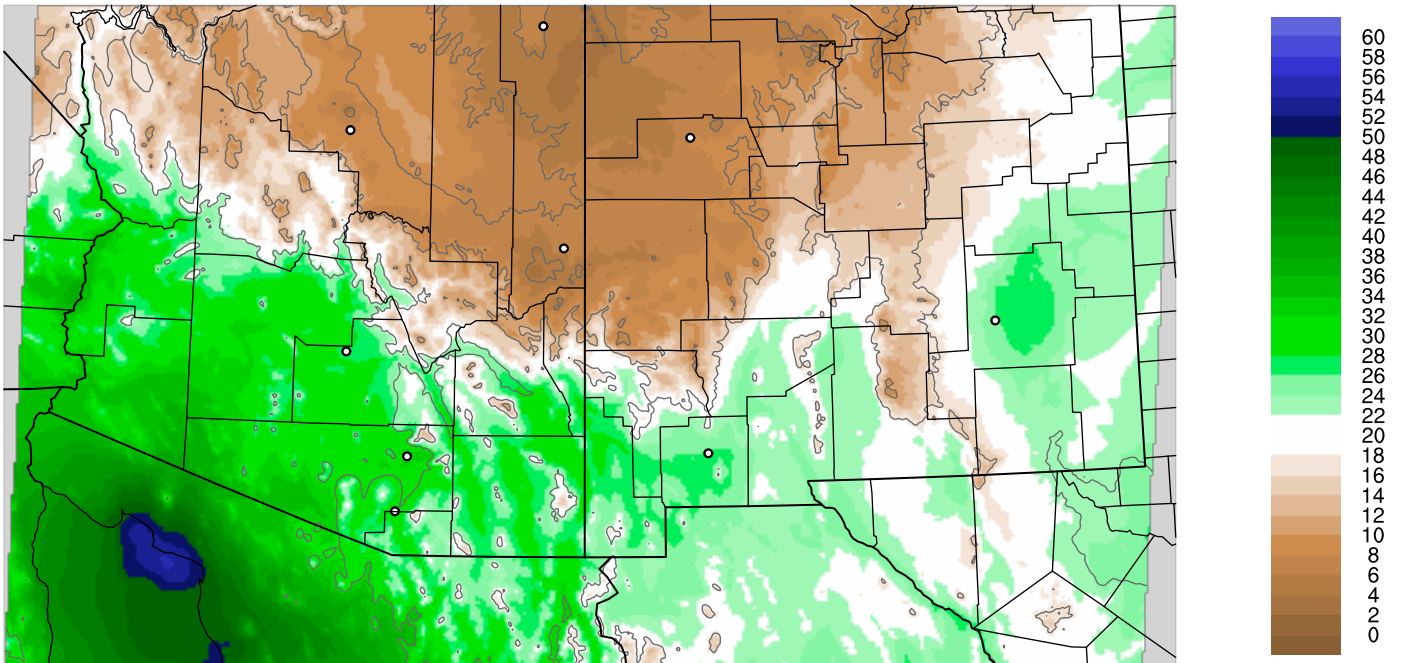

# Corrected PWV 7 Sep 2021 8:45 UTC

Corrected PWV 7 Sep 2021 8:45 UTC

PWV Error(mm) Obs-Init