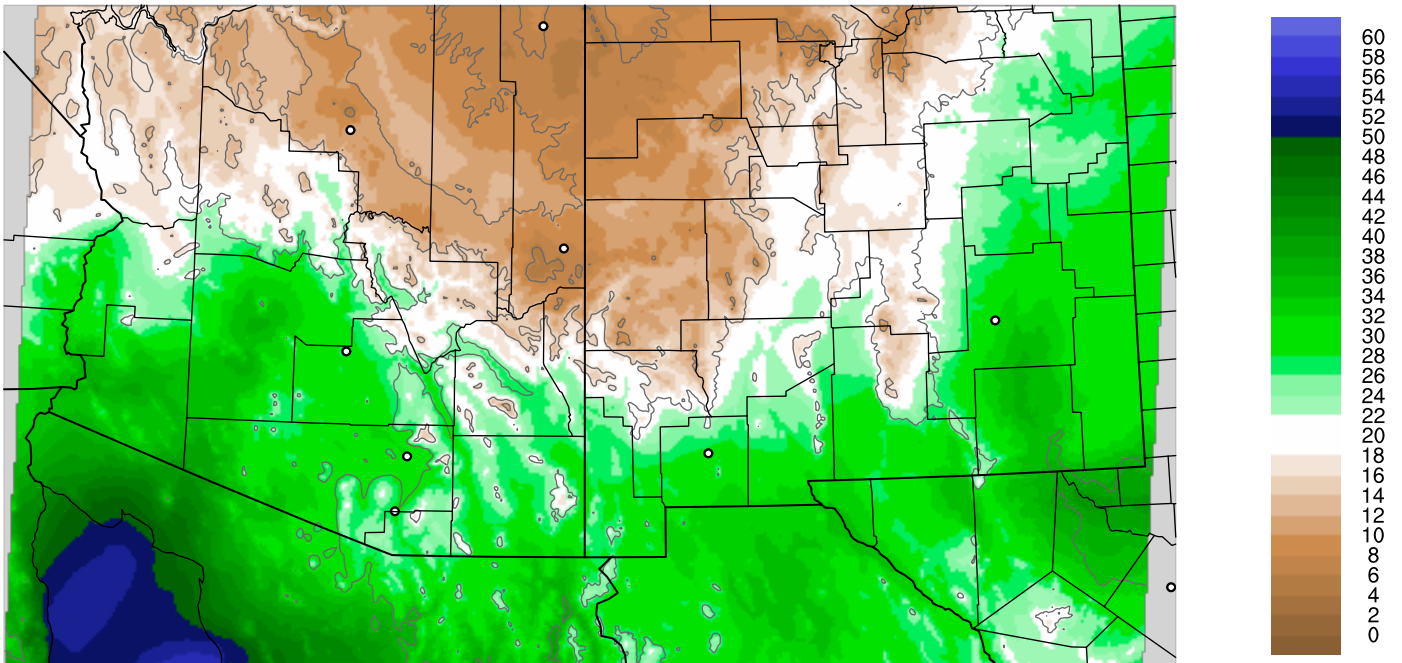

Corrected PWV 6 Sep 2021 8:45 UTC

PWV Error(mm) Obs-Init

Corrected PWV 6 Sep 2021 8:45 UTC

PWV Error(mm) Obs-Init