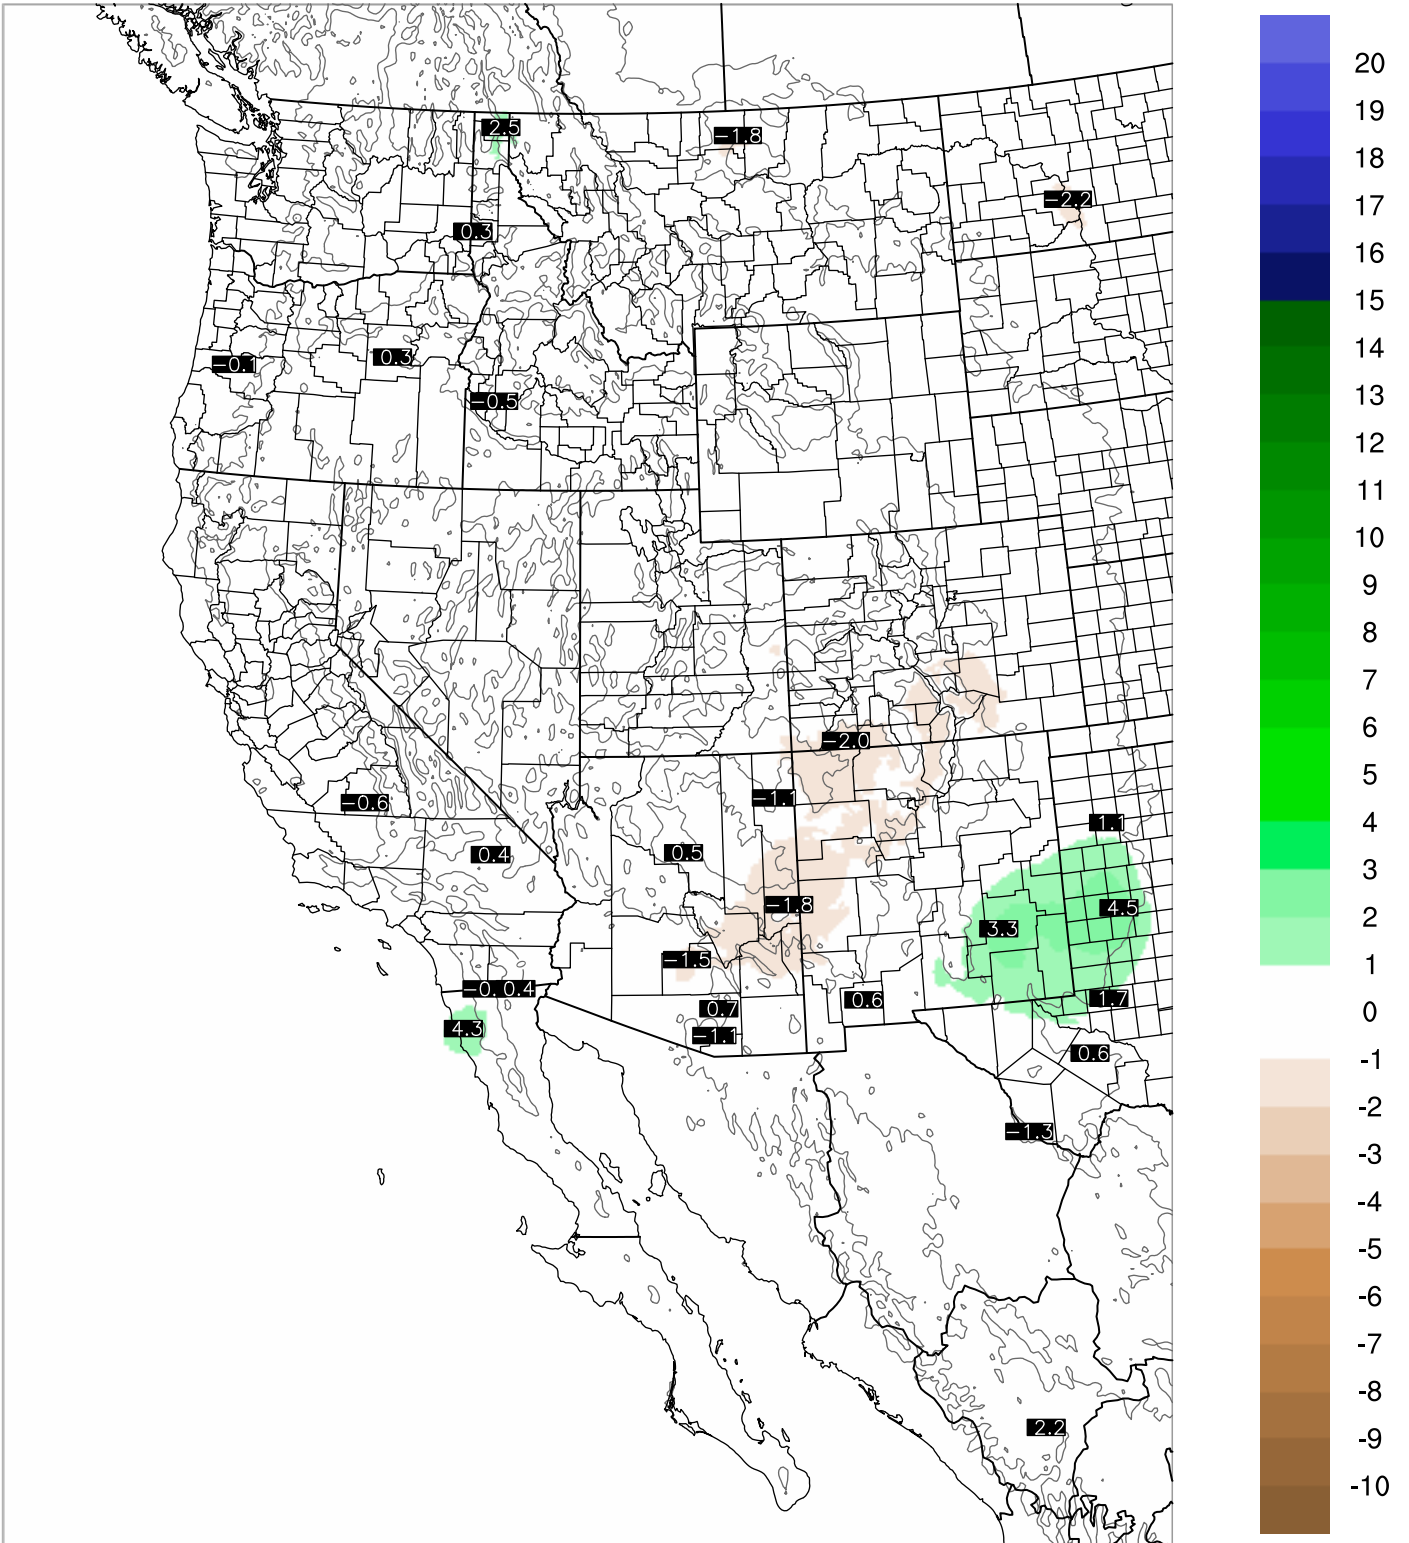

Corrected PWV 6 Sep 2021 8:45 UTC

PWV Error(mm) Obs-Init

Corrected PWV 6 Sep 2021 8:45 UTC

PWV Error(mm) Obs-Init