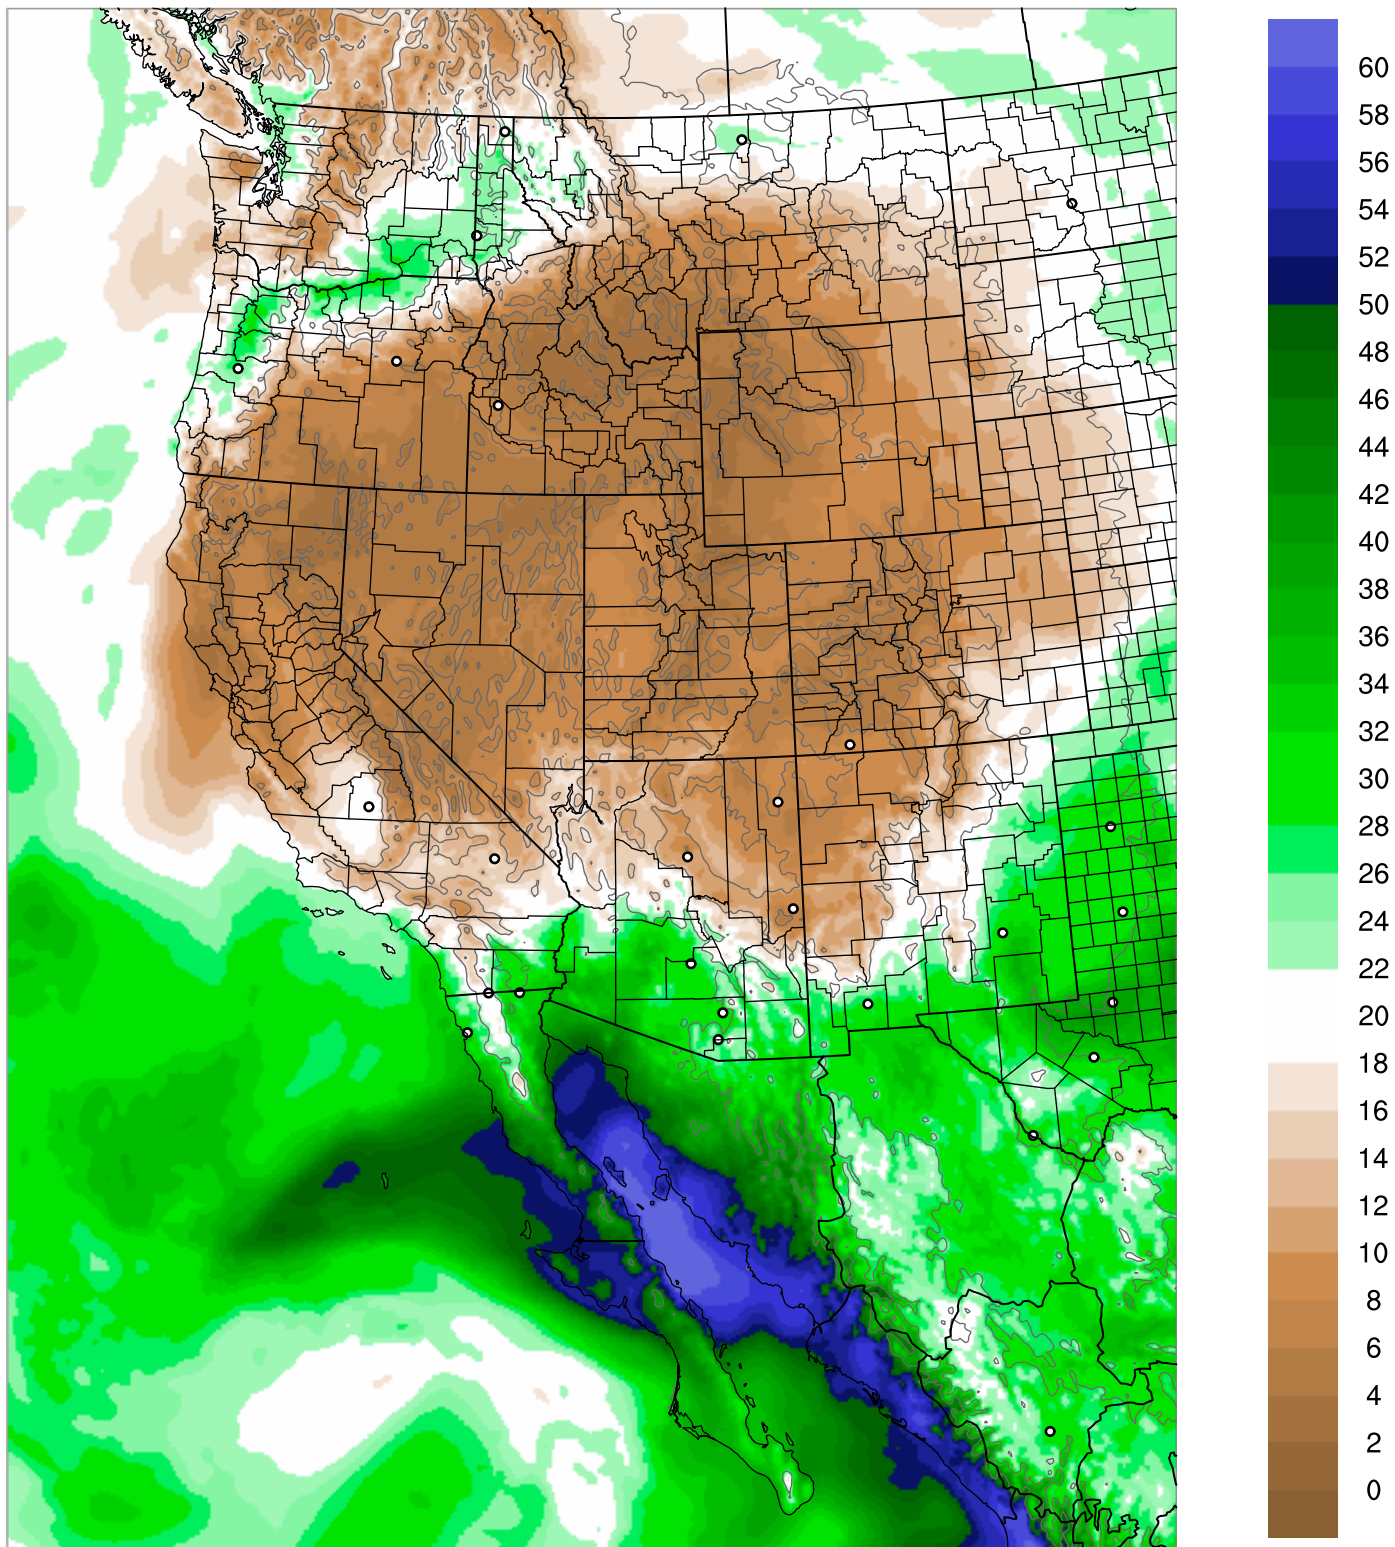

Corrected PWV 6 Sep 2021 8:45 UTC

PWV Error(mm) Obs-Init

Corrected PWV 6 Sep 2021 8:45 UTC

PWV Error(mm) Obs-Init